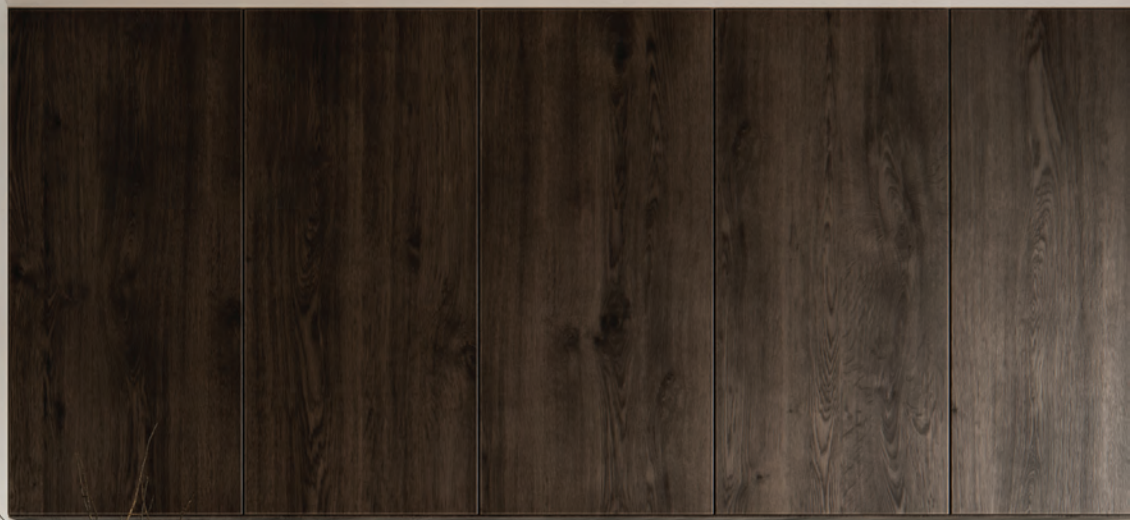

SLD50 NAKED

Your lighting, your choice.

Discover more