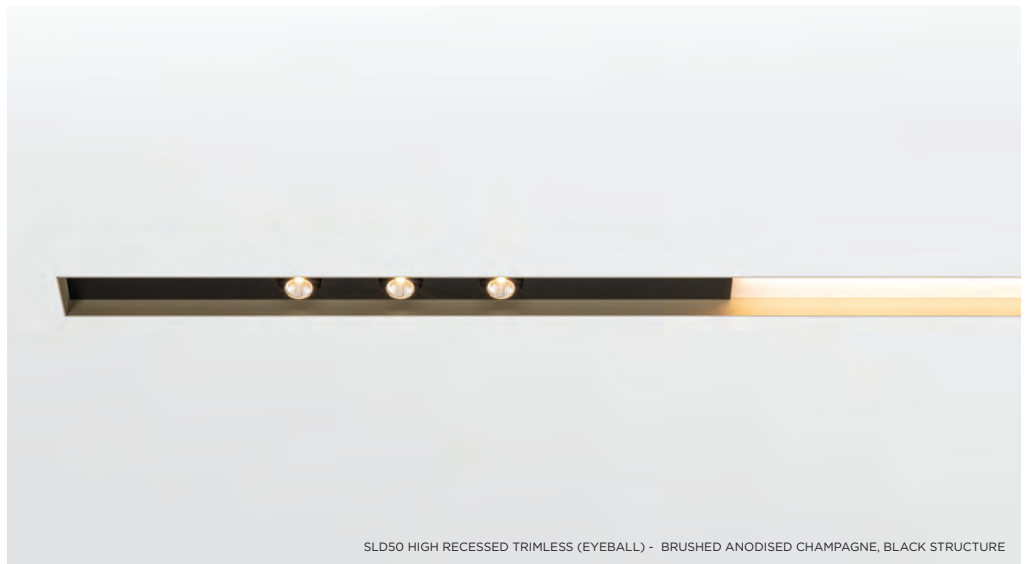

# SLD50 HIGH

*Always aim high.*

*Discover more*

SLD50 HIGH SUSPENDED (EYEBALL) - BLACK STRUCTURE, BRUSHED ANODISED CHAMPAGNE

SLD50 HIGH SURFACE (EYEBALL) - BRUSHED ANODISED CHAMPAGNE, BLACK STRUCTURE

SLD50 HIGH SUSPENDED  
PRIVATE RESIDENCE, BUDAPEST (HU)