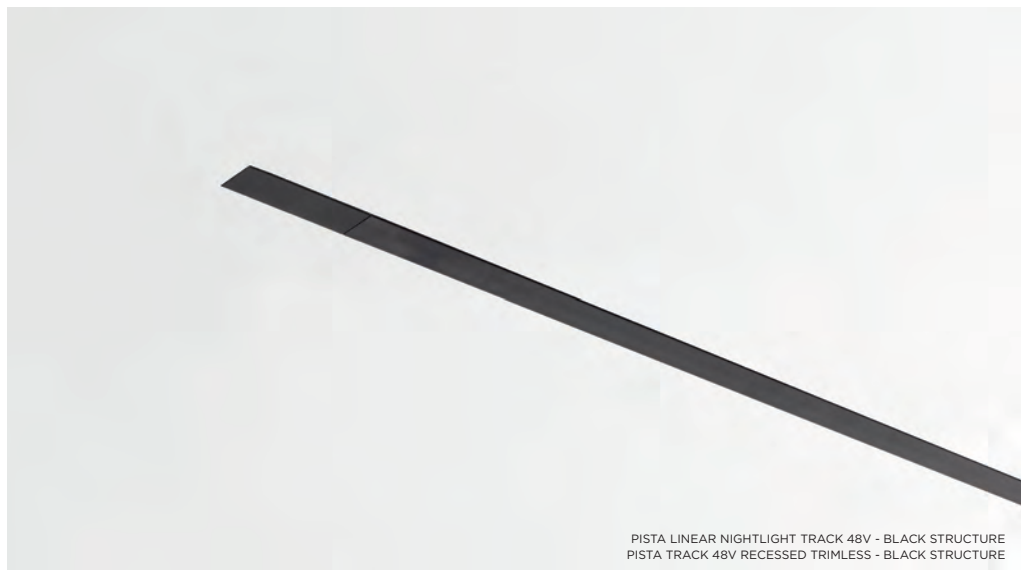

PISTA LINEAR NIGHTLIGHT TRACK 48V - BLACK STRUCTURE
PISTA TRACK 48V RECESSED TRIMLESS - BLACK STRUCTURE

PISTA LINEAR NIGHTLIGHT TRACK 48V - BLACK STRUCTURE
PISTA TRACK 48V RECESSED TRIMLESS - BLACK STRUCTURE