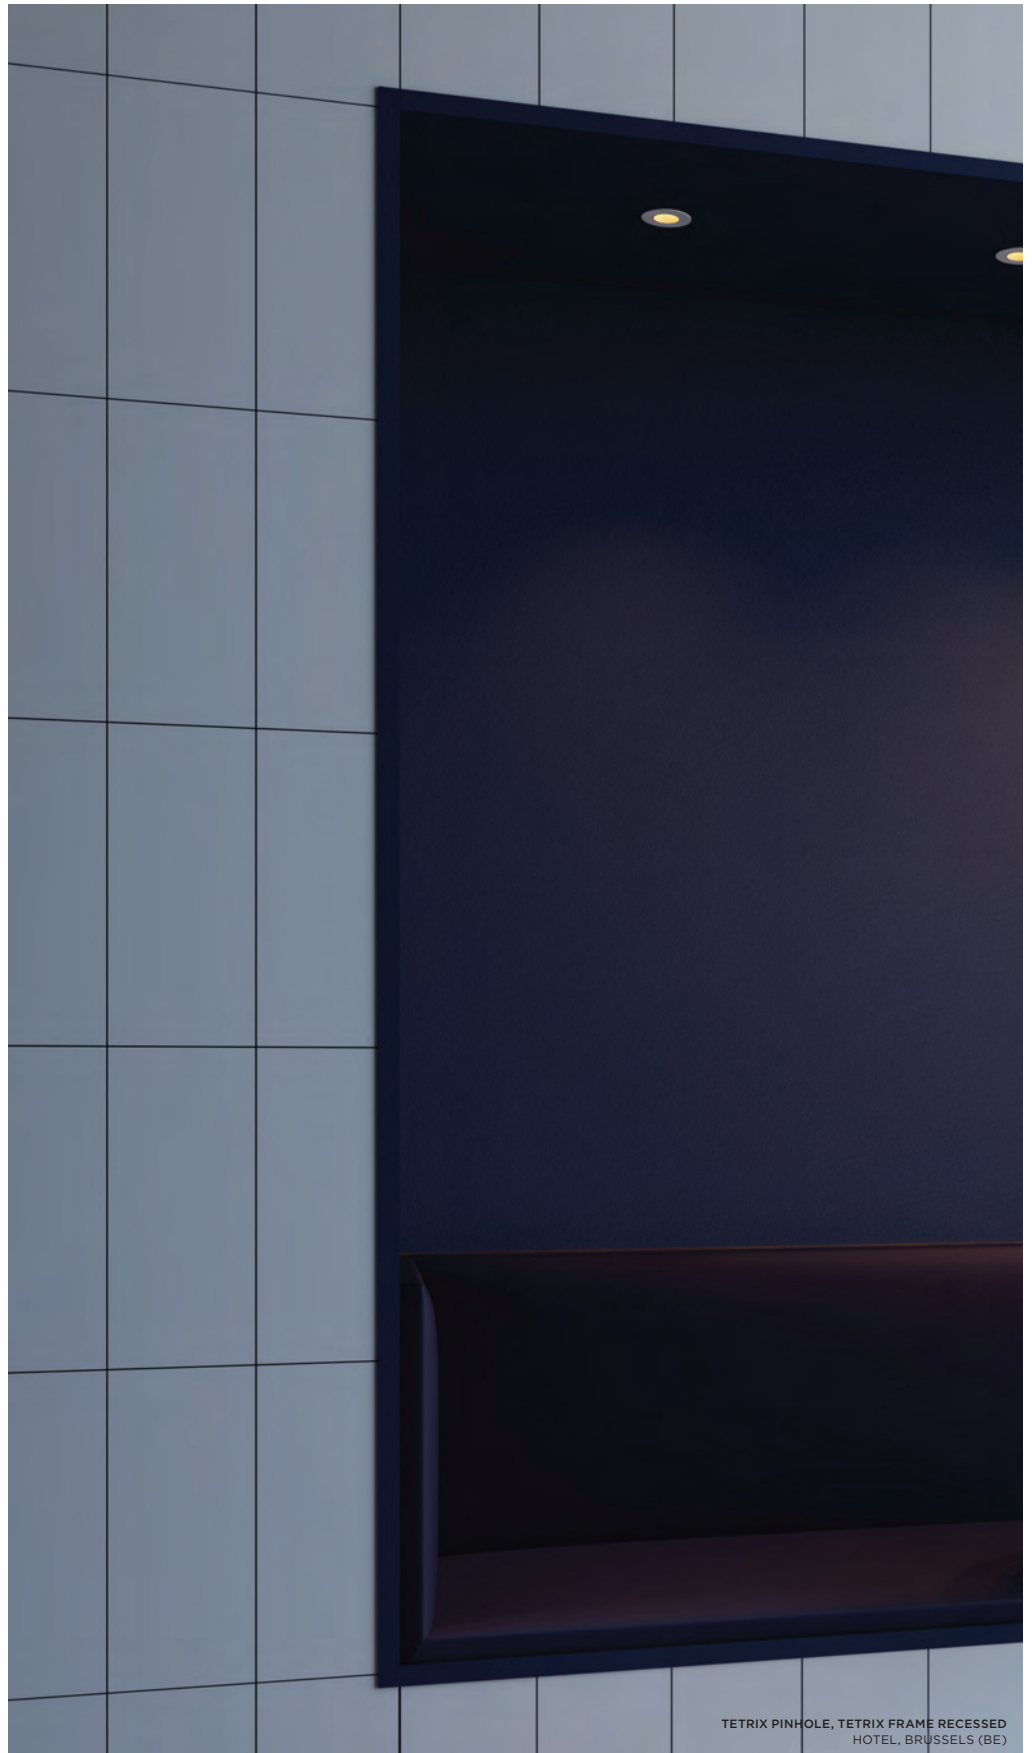

Tetrix Pinhole

A decisive light beam from a distinctive design. Tetrix Pinhole's wide rim adds a contrasting presence in black, or blends in nicely in white. Its deep-recessed light source minimises glare and makes small zones, coves or reading nooks even cosier. An IP55 rating makes Tetrix Pinhole ideal for wet and damp areas, and wellness environments.

TETRIX PINHOLE, TETRIX FRAME RECESSED
HOTEL, BRUSSELS (BE)