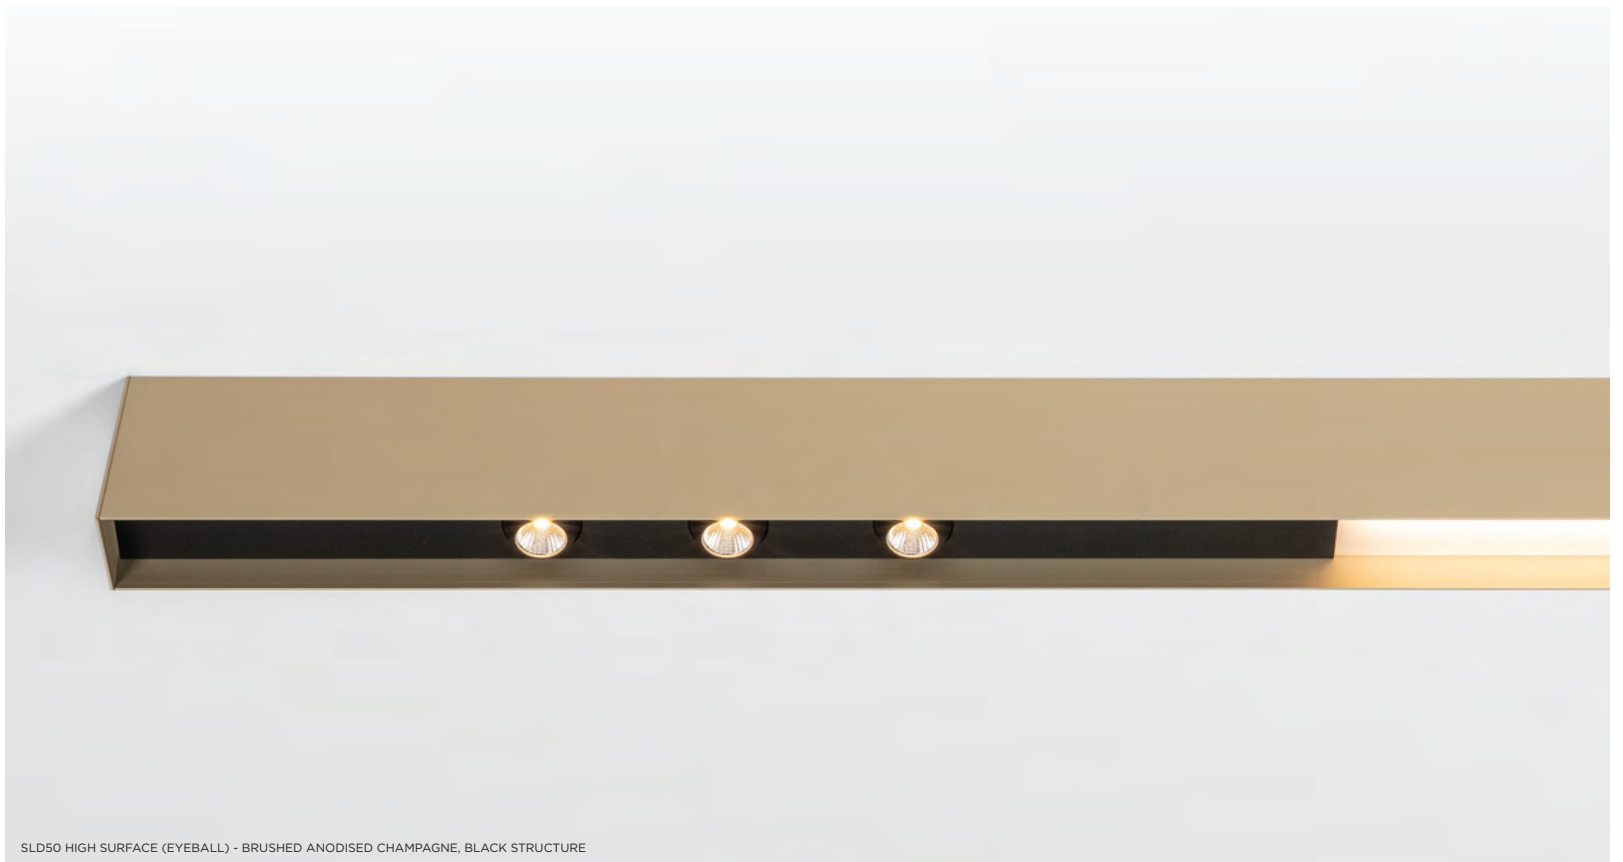

# SLD50 HIGH

*Always aim high.*

*Discover more*

SLD50 HIGH SUSPENDED (EYEBALL) - BLACK STRUCTURE, BRUSHED ANODISED CHAMPAGNE

SLD50 HIGH SURFACE (EYEBALL) - BRUSHED ANODISED CHAMPAGNE, BLACK STRUCTURE

SLD50 HIGH SUSPENDED  
PRIVATE RESIDENCE, BUDAPEST (HU)