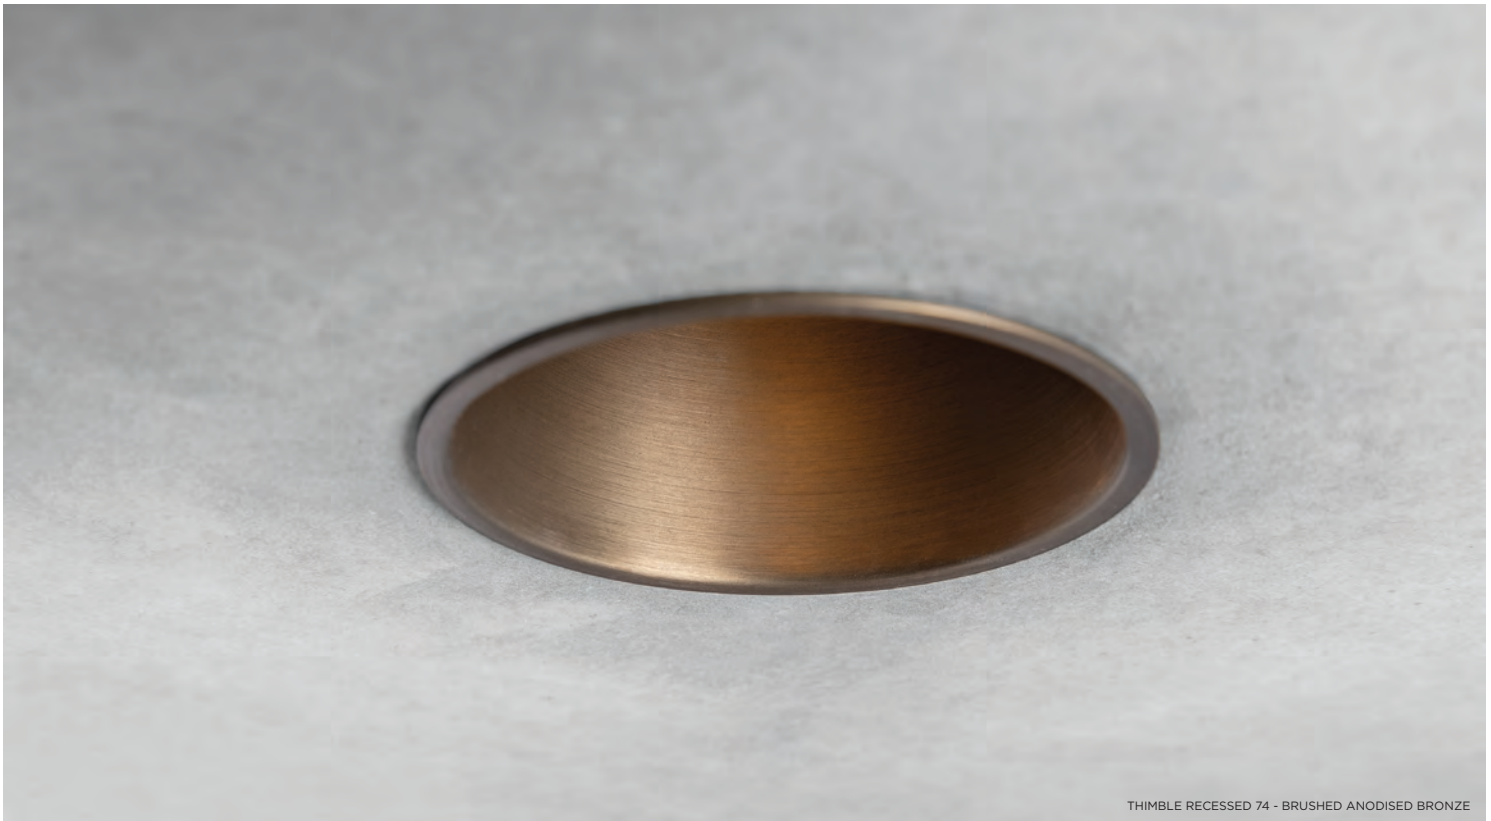

THIMBLE RECESSED 74 - BRUSHED ANODISED BRONZE