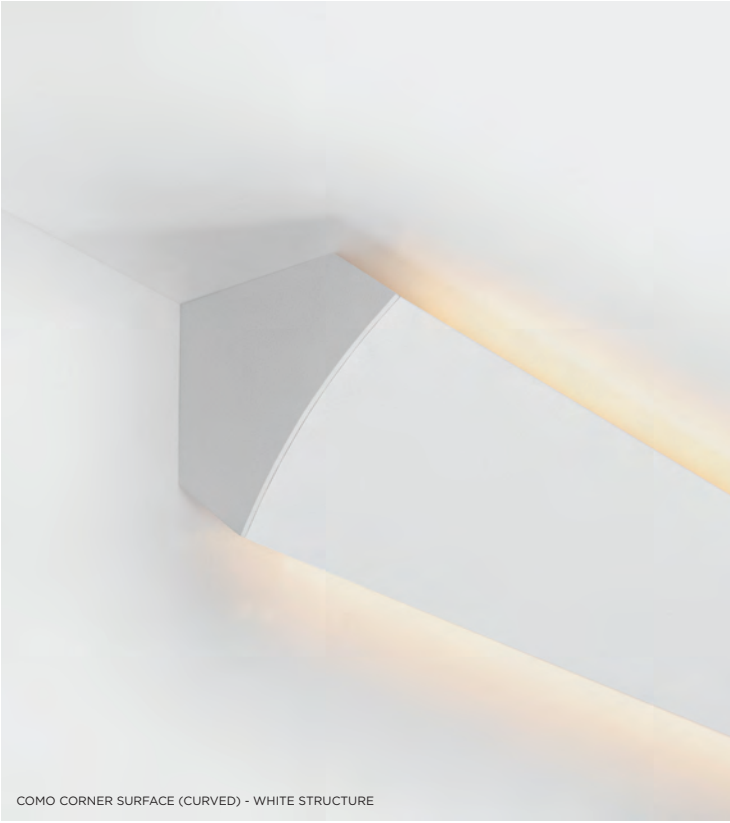

COMO CORNER SURFACE (CURVED) - WHITE STRUCTURE