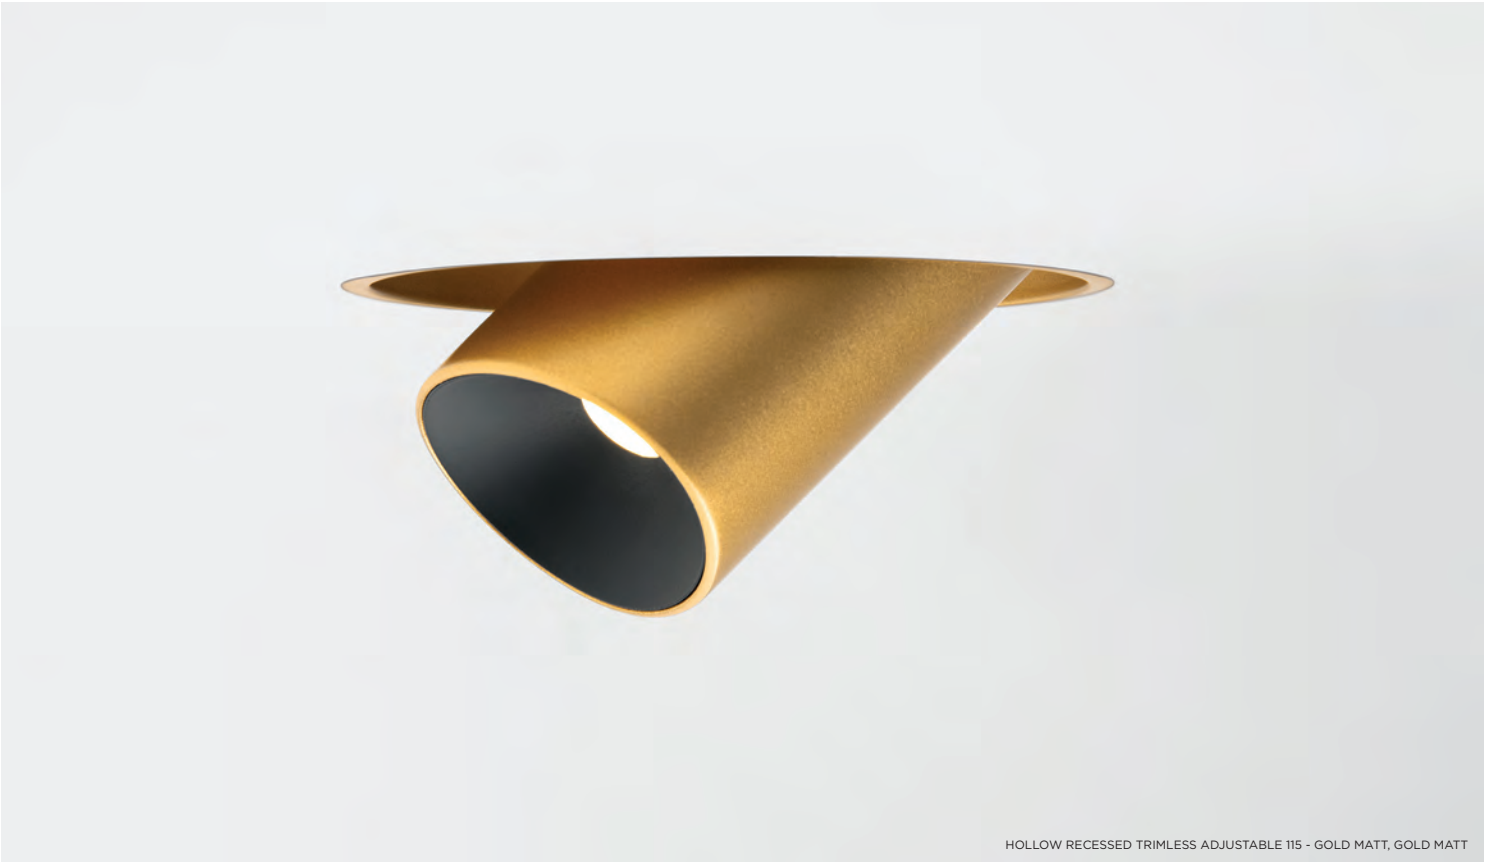

HOLLOW RECESSED TRIMLESS ADJUSTABLE 115 - GOLD MATT, GOLD MATT