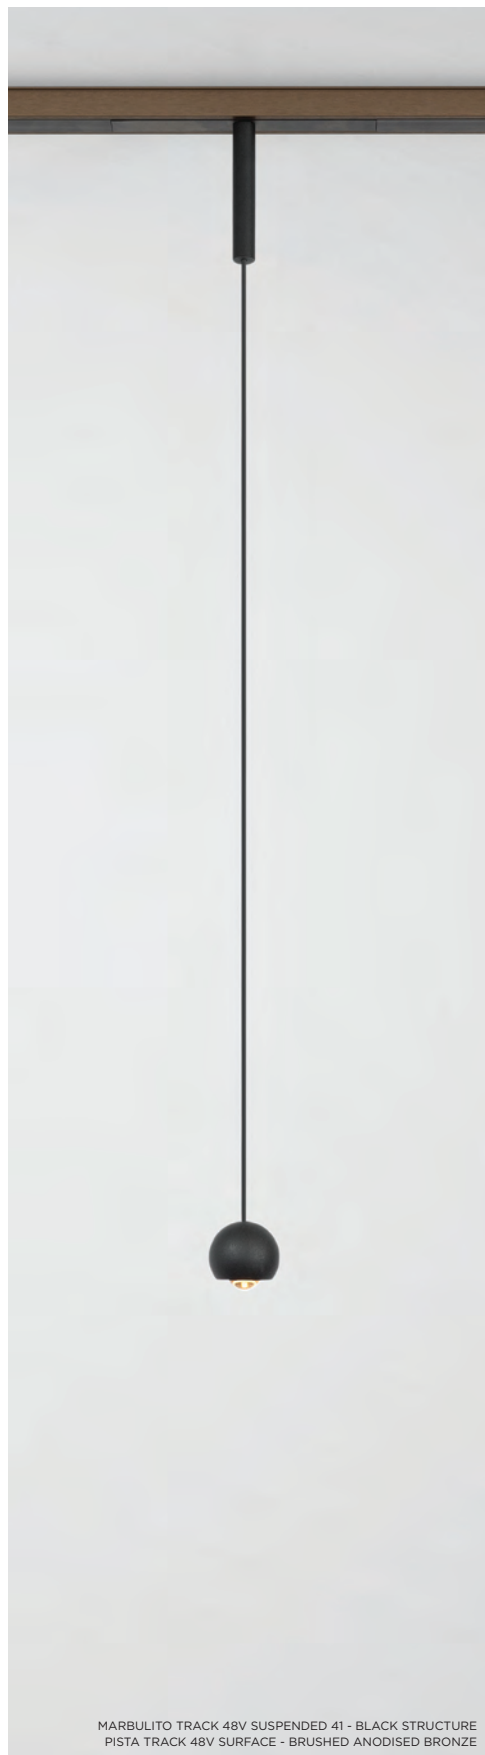

PLACEBO TRACK 48V SUSPENDED UP 60 - BRUSHED ANODISED CHAMPAGNE
PLACEBO GLASS TUBE UP (130MM)
PISTA TRACK 48V SURFACE - BRUSHED ANODISED CHAMPAGNE

MARBULITO TRACK 48V SUSPENDED 41 - BLACK STRUCTURE
PISTA TRACK 48V SURFACE - BRUSHED ANODISED BRONZE