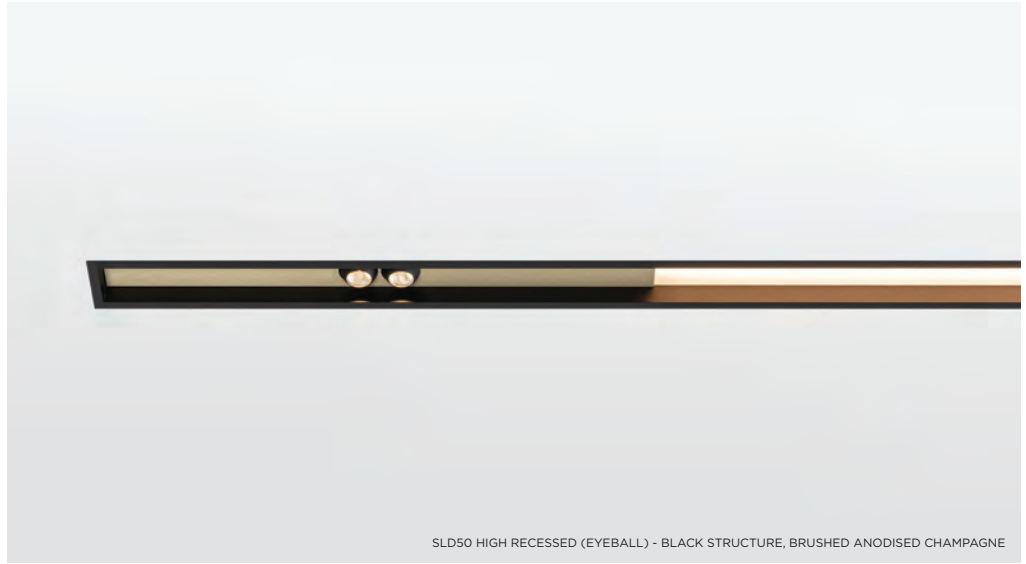

# SLD50 HIGH

*Always aim high.*

*Discover more*

SLD50 HIGH SUSPENDED (EYEBALL) - BLACK STRUCTURE, BRUSHED ANODISED CHAMPAGNE

SLD50 HIGH SURFACE (EYEBALL) - BRUSHED ANODISED CHAMPAGNE, BLACK STRUCTURE

SLD50 HIGH SUSPENDED  
PRIVATE RESIDENCE, BUDAPEST (HU)