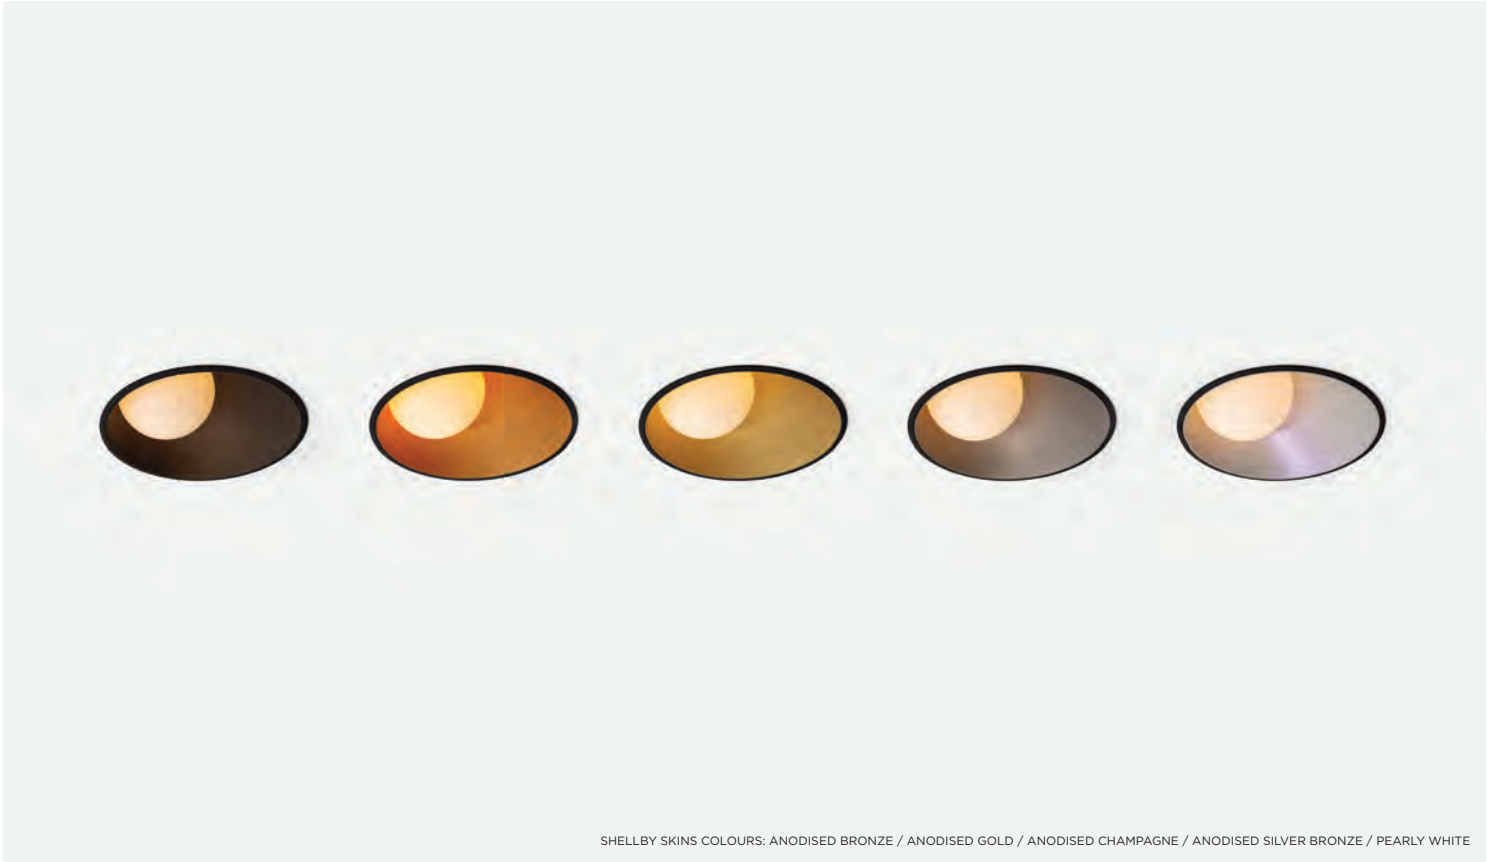

# SHELLBY

*Sun by day, moon by night.*

*Discover more*

SHELLBY SKINS COLOURS: ANODISED BRONZE / ANODISED GOLD / ANODISED CHAMPAGNE / ANODISED SILVER BRONZE / PEARLY WHITE

SHELLBY RECESSED 184 - WHITE STRUCTURE  
SHELLBY SKIN ANODISED CHAMPAGNE