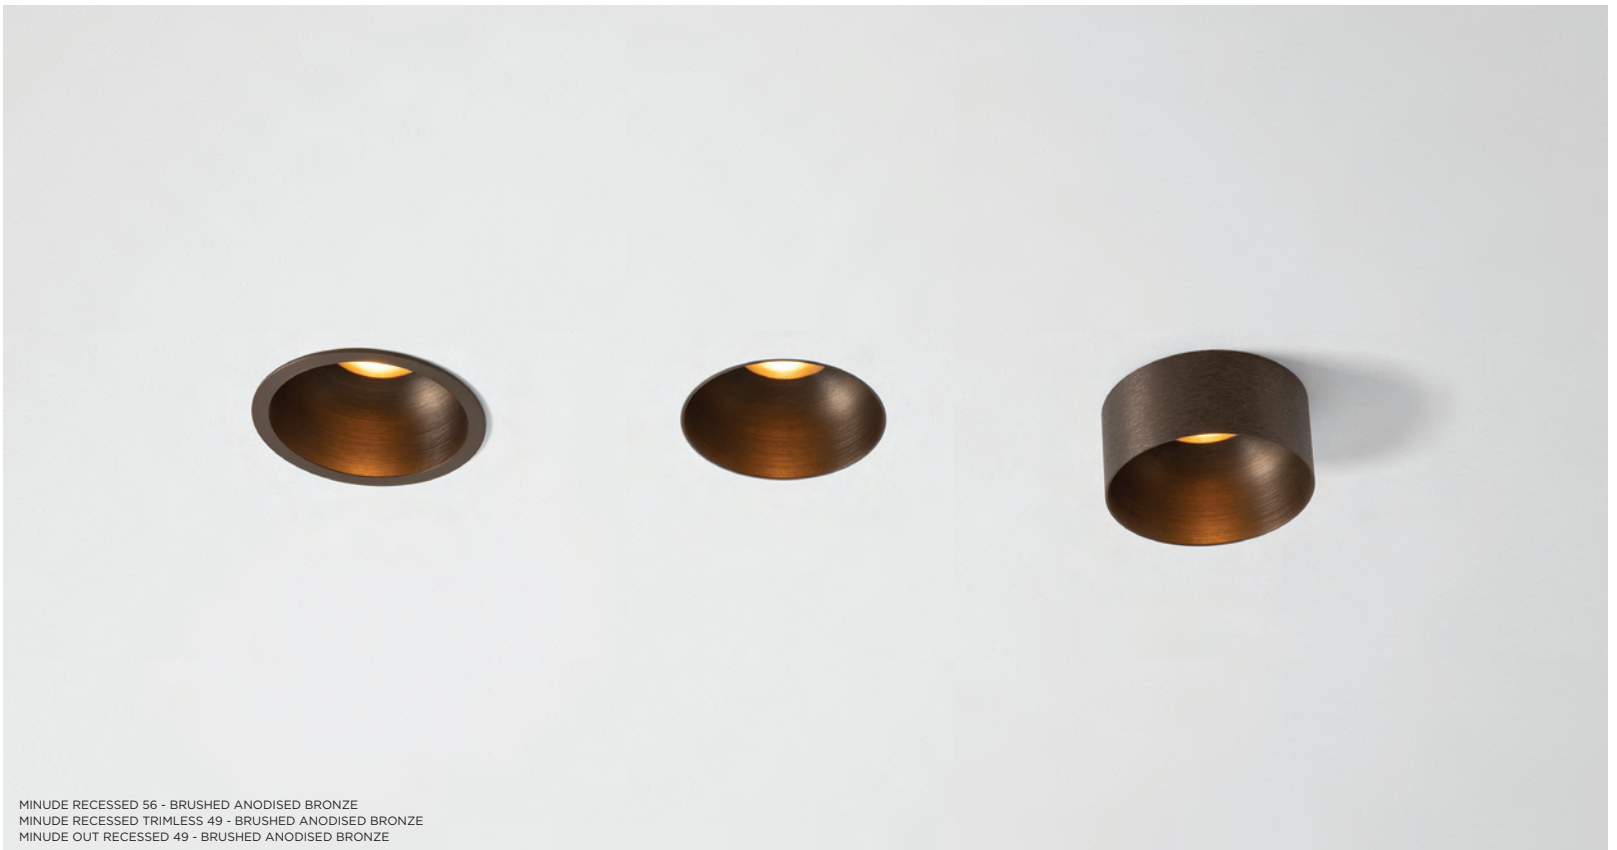

MINUDE OUT RECESSED 49 - BRUSHED ANODISED SILVER BRONZE

MINUDE RECESSED 56 - BRUSHED ANODISED BRONZE
MINUDE RECESSED TRIMLESS 49 - BRUSHED ANODISED BRONZE
MINUDE OUT RECESSED 49 - BRUSHED ANODISED BRONZE