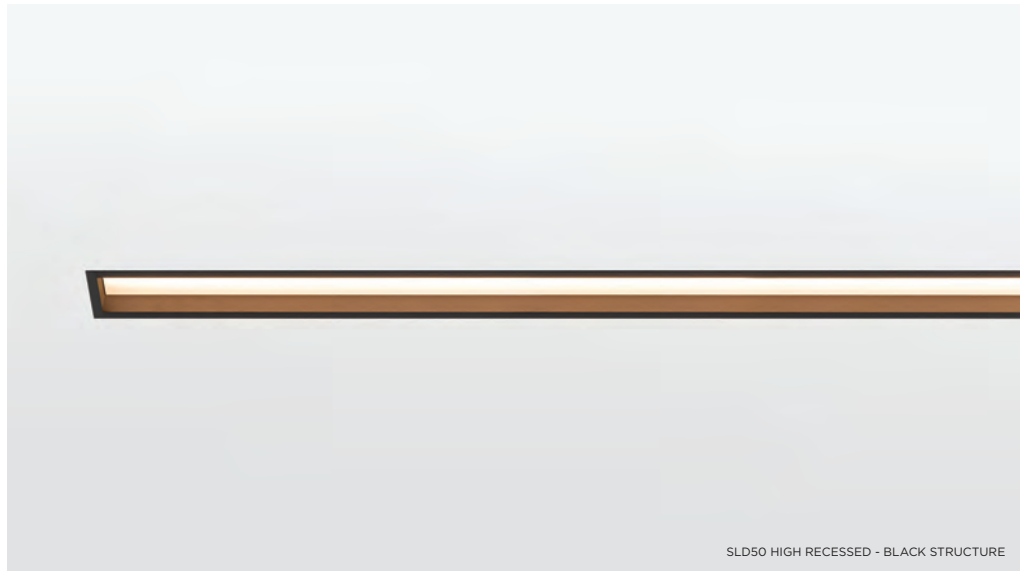

# SLD50 HIGH

*Always aim high.*

*Discover more*

SLD50 HIGH SUSPENDED (EYEBALL) - BLACK STRUCTURE, BRUSHED ANODISED CHAMPAGNE

SLD50 HIGH SURFACE (EYEBALL) - BRUSHED ANODISED CHAMPAGNE, BLACK STRUCTURE

SLD50 HIGH SUSPENDED  
PRIVATE RESIDENCE, BUDAPEST (HU)