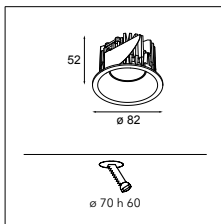

Smart lotis 82 IP55 LED warm dim GE

1X LED ARRAY INCL. 6W

DRIVER > SEE PRODUCT PAGE ON WEBSITE

SMART COMBINATIONS > SEE PAGES 320-329

CONNECTED > SEE GOODIES

INSTALLATION ACCESSORIES

10889830 CONBOX 190X192X130X256

12290130 GYPKIT 190X190 - Ø70

12291030 GYPKIT 210X190-2XØ70 R35-88

12500230 SMART RECESSED RING 82