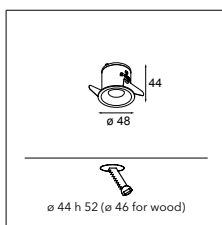

Smart cake 48 LED GE

1X HIGH POWER LED INCL. 1.5W

! 3500K ON REQUEST

DRIVER > SEE PRODUCT PAGE ON WEBSITE

SMART COMBINATIONS > SEE PAGES 320-329

CONNECTED > SEE GOODIES

INSTALLATION ACCESSORIES

10889530 CONBOX 100X123X80X187

12290730 GYPKIT 100X120 - Ø45