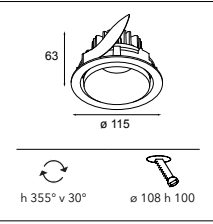

WARM DIM

Smart kup 115 adjustable LED warm dim GE

1X LED ARRAY INCL. 12W

DRIVER > SEE PRODUCT PAGE ON WEBSITE

SMART COMBINATIONS > SEE PAGES 320-329

CONNECTED > SEE GOODIES

INSTALLATION ACCESSORIES

10889830 CONBOX 190X192X130X256

12290530 GYPKIT 190X190 - Ø108

12810230 RECESSED RING Ø127 H100