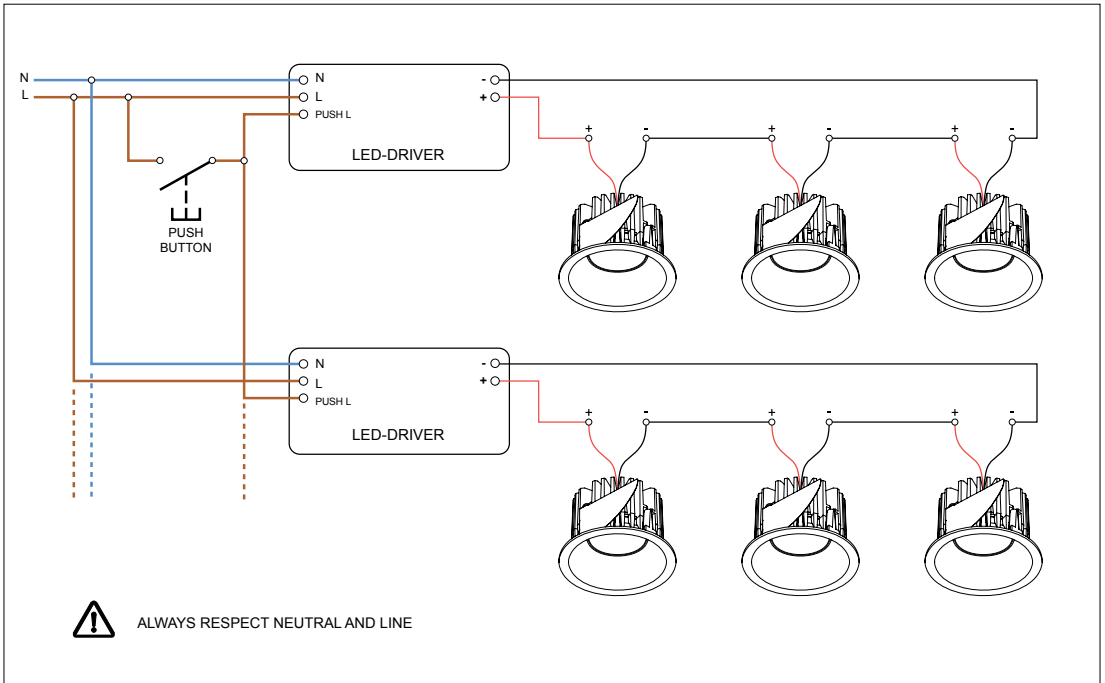

Wiring diagrams

PUSHDIM - SINGLE DIM CHANNEL

PUSHDIM - DOUBLE DIM CHANNEL

PUSHDIM - MASTER SLAVE WITH SYNCHRONISATION CABLE

Wiring diagrams - Pista track 48V

HUE 1-10V

1-10V

DALI