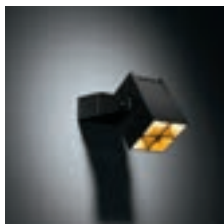

Julien square foot IP54 LED GI

1X HIGH POWER LED INCL. 4W

! NOT SUITABLE FOR INSTALLATION $\leq$ 5KM FROM THE COAST