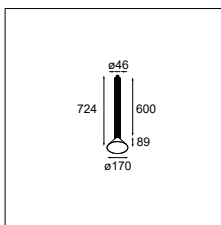

Extruded 600mm LED GE

1X LED ARRAY INCL. 8.5W

! SUSPENSION KIT NOT INCLUDED

DRIVER > SEE PRODUCT PAGE ON WEBSITE

CONNECTED > SEE GOODIES

INSTALLATION ACCESSORIES > SEE BELOW