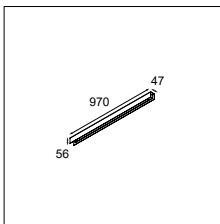

United (974mm) 1x LED GI

3X LEDLINE INCL. 4.5W

CONNECTED > SEE GOODIES

INSTALLATION ACCESSORIES

13395009 UNITED COVER (974MM) 1X WHITE STRUC

13395032 UNITED COVER (974MM) 1X BLACK STRUC

11060709 SUSPENSION KIT 4M - 3X0.75 (2 CABLES) - WHITE STRUC

11060732 SUSPENSION KIT 4M - 3X0.75 (2 CABLES) - BLACK STRUC

11061709 SUSPENSION KIT 4M - 5X0.75 (2 CABLES) - WHITE STRUC

11061732 SUSPENSION KIT 4M - 5X0.75 (2 CABLES) - BLACK STRUC