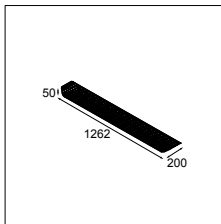

Vaeder LED GI

8X LED LINE INCL. 4W

CONNECTED > SEE GOODIES

DALI/PUSHDIM/1-10V	2700K / CRI90+	3000K / CRI90+	4000K / CRI90+
black struc - black	14080048	14080148	14080248
black struc - white	14080072	14080172	14080272
donkey grey struc - black	14080075	14080175	14080275
donkey grey struc - white	14080074	14080174	14080274
white struc - black	14080029	14080129	14080229
white struc - white	14080073	14080173	14080273

LUMINAIRE OUTPUT & POWER CONSUMPTION (white struc - white)

2700K / 65°	2303lm / 36W
3000K / 65°	2245lm / 36W
4000K / 65°	2669lm / 36W