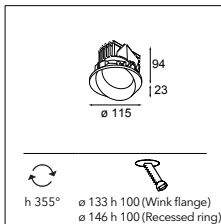

Wink asy 115 LED spotlight GE

1X LED ARRAY INCL. 16.2W

! MUST BE USED WITH RECESSED RING OR FLANGE
! LED LIGHT IS INSERTED AT A 30° ANGLE

DRIVER > SEE PRODUCT PAGE ON WEBSITE

CONNECTED > SEE GOODIES

INSTALLATION ACCESSORIES

13073009 WINK 115 FLANGE WHSTR (FALSE/CONCRETE CEILINGS)

13073032 WINK 115 FLANGE BLSTR (FALSE/CONCRETE CEILINGS)

14204030 RECESSED RING Ø146 (FALSE CEILINGS)

Friends of

hue

500mA

IP54

GWT 960°

0.86KG

	2700K / CRI90+	3000K / CRI90+	
	black struc	13071932	13072032
white struc	13071909	13072009	

LUMINAIRE OUTPUT & POWER CONSUMPTION (white struc)

	350mA	500mA	700mA
2700K	805lm / 11W	1061lm / 16.2W	1331lm / 23.4W
3000K	791lm / 11W	1042lm / 16.2W	1307lm / 23.4W