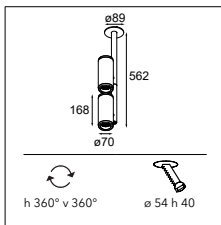

Médard 70 stretched semi-recessed 2x LED warm dim GE

2X LED ARRAY INCL. 12W

DRIVER > SEE PRODUCT PAGE ON WEBSITE

CONNECTED > SEE GOODIES