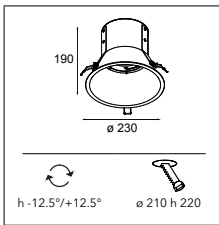

Lotis 230 AR111 GE

1X QR-LP 111 | G53 | MAX. 50W

! CAN BE COMBINED WITH M-LED 111