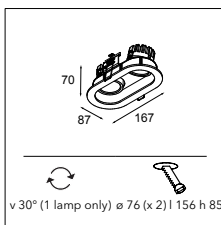

Duell recessed 2x LED RG

2X LED ARRAY INCL. | 9.2W

CONNECTED > SEE GOODIES

INSTALLATION ACCESSORIES

10889830 CONBOX 190X192X130X256

12290930 GYPKIT 190X190 - R38X80

NOT DIMMABLE	2700K / CRI90+	
	20°	
white struc - black	11072229	
white struc - champagne	11072239	
white struc - gold	11072289	

1-10V/PUSHDIM	2700K / CRI90+	
	20°	40°
white struc - champagne	11072139	11072339
white struc - gold	-	11072389

LUMINAIRE OUTPUT & POWER CONSUMPTION (white struc (champagne interior) - values per lamp)

2700K / 20°

592lm / 22W