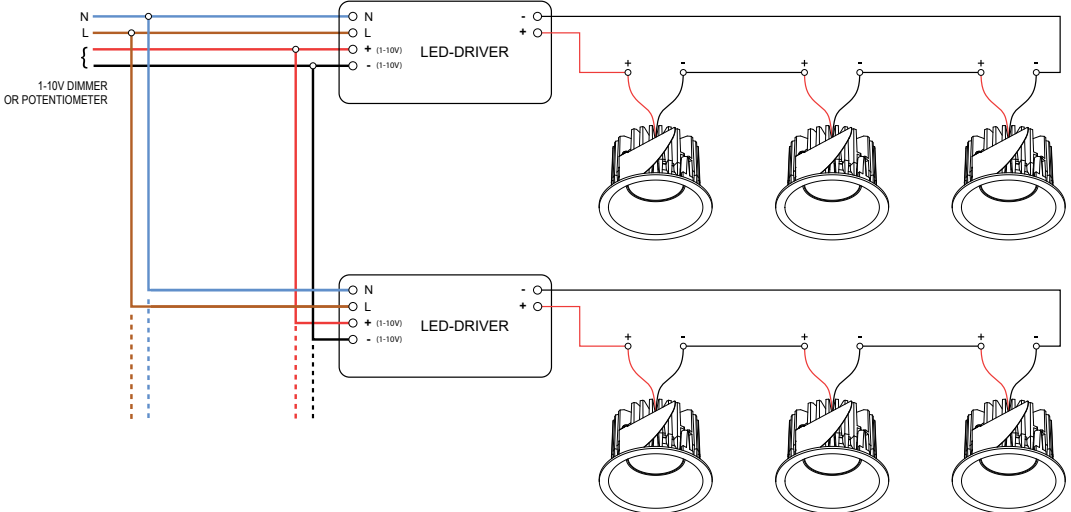

1-10V

ALWAYS RESPECT POLARITY OF 1-10V SIGNAL