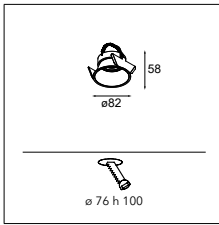

Lotis 82 for LED GE (NEW)

1X LED (NOT INCL.)

! MUST BE USED WITH M-LED 50

DRIVER > SEE PRODUCT PAGE ON WEBSITE

CONNECTED > SEE GOODIES

M-LED > SEE BELOW

INSTALLATION ACCESSORIES

10889830 CONBOX 190X192X130X256

12290830 GYPKIT 190X190-Ø76

black (brushed)	13080602
black struc	13080632
bronze (brushed)	13080618
champagne (brushed)	13080617
gold (brushed)	13080646
silver bronze (brushed)	13080606
white struc	13080609

LUMINAIRE OUTPUT & POWER CONSUMPTION (white struc - M-LED 50 alu)

	350mA	500mA
2700K / 25°	406lm / 6.2W	521lm / 9.2W
3000K / 25°	430lm / 6.2W	577lm / 9.2W
3500K / 25°	446lm / 6.2W	600lm / 9.2W
4000K / 25°	459lm / 6.2W	616lm / 9.2W