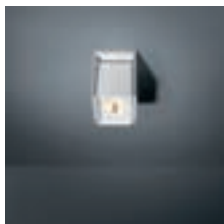

Rektor recessed LED GE

1X LED ARRAY INCL. 16.25W

DRIVER > SEE PRODUCT PAGE ON WEBSITE

CONNECTED > SEE GOODIES

INSTALLATION ACCESSORIES

10490330 CONBOX 112X172X100X236

12291330 GYPKIT 170X112-Ø65

	2700K / CRI90+		3000K / CRI90+	
	25°	40°	25°	40°
black struc	12821032	12821132	12822032	12822132
white struc	12821009	12821109	12822009	12822109

LUMINAIRE OUTPUT & POWER CONSUMPTION (white struc)

	350mA	500mA
2700K / 25°	916lm / 11W	1257lm / 16.25W
3000K / 25°	900lm / 11W	1234lm / 16.25W