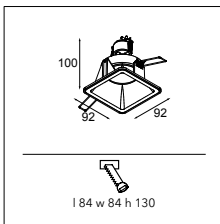

Lotis square IP55 GU10

1X QPAR 16 | GU10 | MAX. 50W

* RESISTIVE DIMMABLE ONLY WHEN USED WITH HALOGEN GU10 LAMP

CONNECTED > SEE GOODIES

INSTALLATION ACCESSORIES

10889830 CONBOX 190X192X130X256

12291230 GYPKIT 190X190X84X84

RESISTIVE DIMMABLE	
black struc	12614008
white struc	12614009