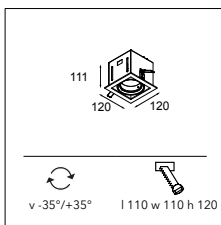

Mini multiple for Smart rings 1x LED GE

1X LED ARRAY INCL. 9.2W

! MUST BE USED WITH SMART FRONTRINGS

DRIVER > SEE PRODUCT PAGE ON WEBSITE

CONNECTED > SEE GOODIES

SMART FRONTRING > SEE BELOW

INSTALLATION ACCESSORIES

10400130 CONBOX 122X257X147X186

10420130 GYPKIT 255X152X110X110