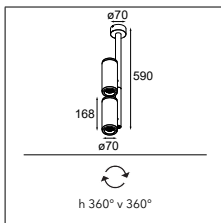

Médard 70 stretched 2x LED GI

2X LED ARRAY INCL. | 11W