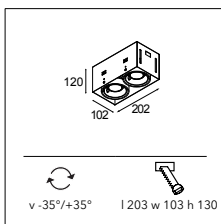

Mini multiple trimless 1x LED retrofit

1X LED GU10 INCL. 5.5W

CONNECTED > SEE GOODIES

INSTALLATION ACCESSORIES

10440130 CONBOX 137X158X130X215

10460130 RECESSED FRAME MINI MULTIPLE TRIMLESS 1X

Mini multiple trimless 2x LED retrofit