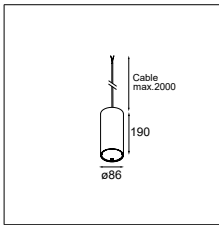

Smart tubed suspended 82 X-large LED for Kompas GE

LUMINAIRE NOT INCL.

! MUST BE COMBINED WITH KOMPAS CEILING BASE
(SEE MATRIX PAGES 108-109)
! MUST BE COMBINED WITH SMART 82
! LONGER SUSPENSION CABLE ON REQUEST

KOMPAS CEILING BASE > SEE PAGE 87

SMART COMBINATIONS > SEE PAGES 320-329

black struc	12843632
white struc	12843609