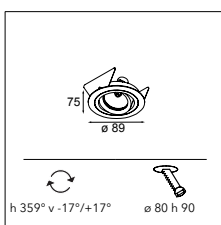

K-3 89 MR16 GE

1X QR-CBC 51 | GX5.3 | MAX. 50W

INSTALLATION ACCESSORIES

10889830 CONBOX 190X192X130X256

12290230 GYPKIT 190X190-Ø80

OPTICAL ACCESSORIES

10280102 BLRING Ø50 HIGH BLACK

alu	10270305
black	10270302
white struc	10270301