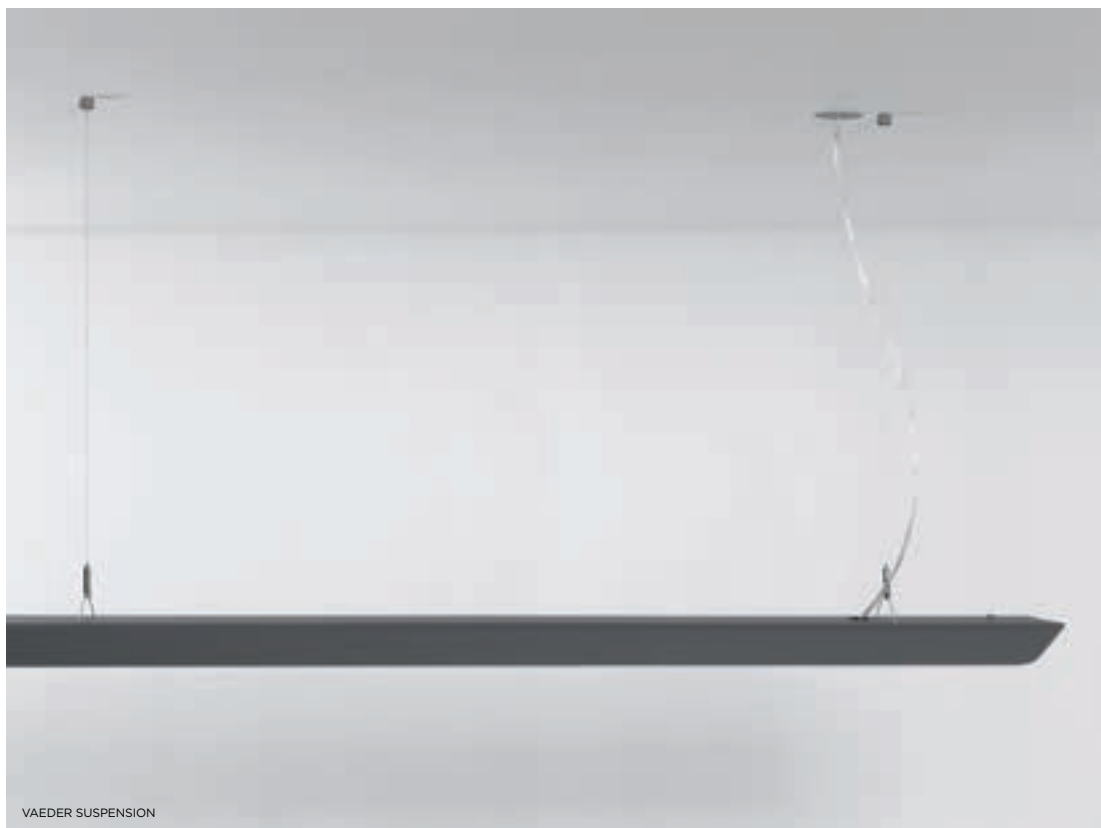

VAEDER

VAEDER SUSPENSION