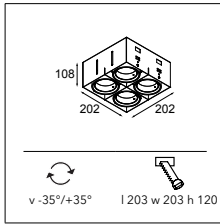

Mini multiple trimless for 4x LED GE

4X LED (NOT INCL.)

! MUST BE USED WITH M-LED 70

DRIVER > SEE PRODUCT PAGE ON WEBSITE

CONNECTED > SEE GOODIES

M-LED > SEE LEFT PAGE

INSTALLATION ACCESSORIES

10440430 CONBOX 237X258X130X315

10460430 RECESSED FRAME MINI MULTIPLE TRIMLESS 4X

black	13131302
white struc	13131309

LUMINAIRE OUTPUT & POWER CONSUMPTION (white struc - value per lamp module)

	350mA	500mA
2700K / 25°	571lm / 6.2W	734lm / 9.2W
3000K / 25°	605lm / 6.2W	813lm / 9.2W
4000K / 25°	649lm / 6.2W	871lm / 9.2W