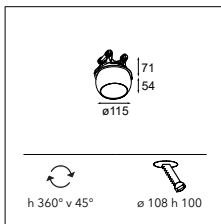

Marbul recessed 115 1x LED warm dim GE

1X LED ARRAY INCL. 12W

! MUST BE COMBINED WITH MAGNETIC REFLECTOR

DRIVER > SEE PRODUCT PAGE ON WEBSITE

CONNECTED > SEE GOODIES

OPTICAL ACCESSORIES

10219330	MAGNETIC REFLECTOR Ø82 LED WARM DIM 25° ALU
10219430	MAGNETIC REFLECTOR Ø82 LED WARM DIM 40° ALU
10219830	MAGNETIC REFLECTOR Ø82 LED WARM DIM 40° CHAMPAGNE
10219630	MAGNETIC REFLECTOR Ø82 LED WARM DIM 40° GOLD

INSTALLATION ACCESSORIES

10889830	CONBOX 190X192X130X256
12290530	GYPKIT 190X190 - Ø108