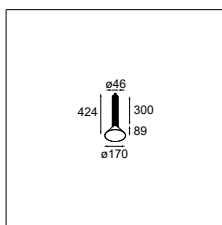

Extruded 300mm LED warm dim GE

1X LED ARRAY INCL. | 6W

! SUSPENSION KIT NOT INCLUDED

DRIVER > SEE PRODUCT PAGE ON WEBSITE

CONNECTED > SEE GOODIES

INSTALLATION ACCESSORIES > SEE BELOW