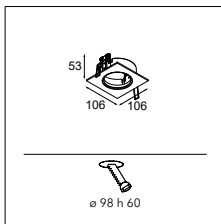

K-set 77 1x

0.20KG

LUMINAIRE NOT INCL

! TO BE COMBINED WITH K-77

black struc	14052032
donkey grey struc	14052071
white struc	14052009