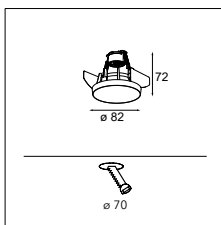

Smart kup 82 GU10 GE for tube/box

1X LED GU10 EXCL. INCL.

SMART COMBINATIONS > SEE PAGES 320-329

CONNECTED > SEE GOODIES