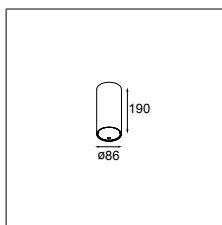

Smart surface tubed 82 X-large LED GE

LUMINAIRE NOT INCL.

* ONLY WHEN COMBINED WITH SMART 82 LED IP55

⁽¹⁾ WHEN USED WITH SMART 82 GU10 FOR TUBE

⁽²⁾ WHEN USED WITH SMART 82 LED GE

SMART COMBINATIONS > SEE PAGES 320-329

DRIVER > SEE PRODUCT PAGE ON WEBSITE