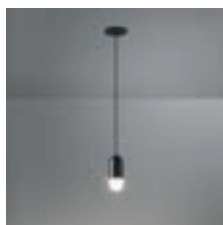

Placebo down LED GE

1X LED MODULE INCL. 6.3W

! MUST BE COMBINED WITH GLASS TUBE OR GLASS BALL (NOT INCLUDED);
! LUMEN OUTPUT DEPENDS ON CHOICE OF GLASS ACCESSORY
! LONGER SUSPENSION CABLE ON REQUEST

DRIVER > SEE PRODUCT PAGE ON WEBSITE

CONNECTED > SEE GOODIES

PLACEBO SHADES > SEE BELOW

OPTICAL ACCESSORIES

12624038	PLACEBO GLASS TUBE DOWN (46MM) WHITE MATT
12624238	PLACEBO GLASS TUBE DOWN (130MM) WHITE MATT
12626038	PLACEBO GLASS BALL DOWN (Ø90MM) WHITE MATT
12626238	PLACEBO GLASS BALL DOWN (Ø155MM) WHITE MATT