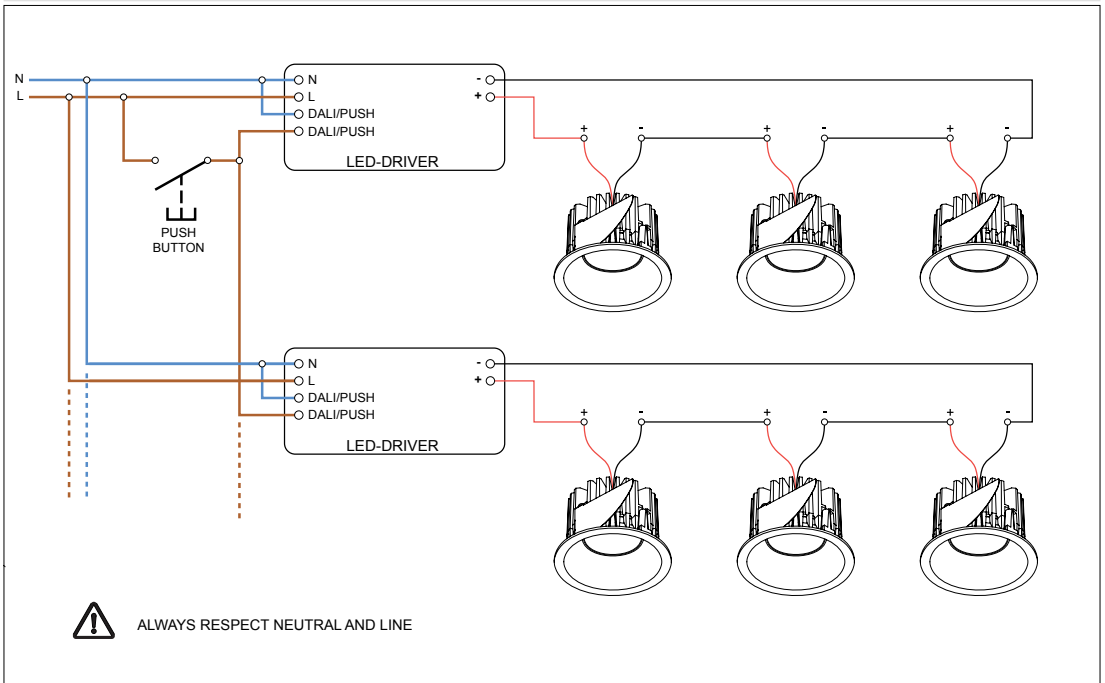

Wiring diagrams

PUSHDIM - SINGLE DIM CHANNEL

PUSHDIM - DOUBLE DIM CHANNEL

PUSHDIM - MASTER SLAVE WITH SYNCHRONISATION CABLE

Wiring diagrams - Pista track 48V

HUE 1-10V

1-10V

DALI