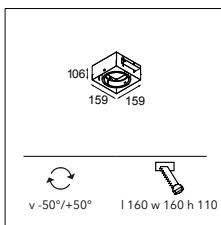

Multiple trimless for 1x LED GE

1X LED (NOT INCL.)

! MUST BE USED WITH M-LED 111

DRIVER > SEE PRODUCT PAGE ON WEBSITE

CONNECTED > SEE GOODIES

M-LED > SEE BELOW

INSTALLATION ACCESSORIES

10430130 CONBOX 194X215X120X272

10450130 RECESSED FRAME MULTIPLETRIMLESS 1X