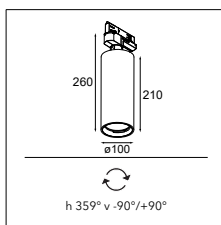

Charlatan track 100 LED GI

1X LED ARRAY INCL. 30.5W

! MUST BE COMBINED WITH REFLECTOR

TRACK COMPONENTS > SEE PAGES 508-511

OPTICAL ACCESSORIES

10210007	REFLECTOR Ø100 15°
10210008	REFLECTOR Ø100 25°
10210009	REFLECTOR Ø100 40°