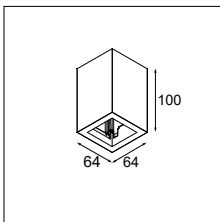

QBINI SURFACE BOX

SURFACE BOX 1X LED GE

13120009 WHITE STRUC
13120032 BLACK STRUC