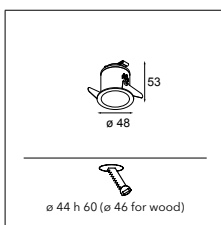

Smart lotis 48 IP55 LED warm dim GE

1X LED ARRAY INCL. | 4W

DRIVER > SEE PRODUCT PAGE ON WEBSITE

SMART COMBINATIONS > SEE PAGES 320-329

CONNECTED > SEE GOODIES

INSTALLATION ACCESSORIES

10889530 CONBOX 100X123X80X187

12290730 GYPKIT 100X120 - 045