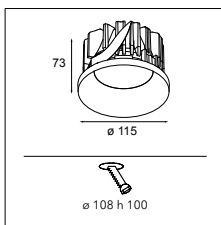

Smart kup 115 diffuse IP54 LED GE

1X LED ARRAY INCL. 16.25W

! 3500K ON REQUEST

DRIVER > SEE PRODUCT PAGE ON WEBSITE

SMART COMBINATIONS > SEE PAGES 320-329

CONNECTED > SEE GOODIES

INSTALLATION ACCESSORIES

10889830 CONBOX 190X192X130X256

12290530 GYPKIT 190X190 - Ø108

12810230 RECESSED RING Ø127 H100