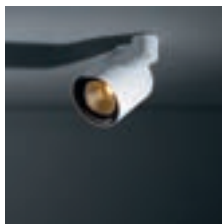

Stove LED GI

1X LED ARRAY INCL. 11W

INSTALLATION ACCESSORIES

10203009 BASE FLANGE Ø90 H3 - WHITE STRUC

10203032 BASE FLANGE Ø90 H3 - BLACK STRUC

10204009 BASE FLANGE TUBE Ø90 H20 - WHITE STRUC

10204032 BASE FLANGE TUBE Ø90 H20 - BLACK STRUC

OPTICAL ACCESSORIES

11949730 REFLECTOR LED Ø80 FLOOD

11949930 REFLECTOR LED Ø80 SPOT