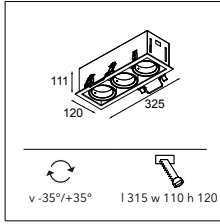

WARM DIM

Mini multiple for 3x LED GE

3X LED (NOT INCL.)

! MUST BE USED WITH M-LED 70

DRIVER > SEE PRODUCT PAGE ON WEBSITE

CONNECTED > SEE GOODIES

M-LED > SEE LEFT PAGE

INSTALLATION ACCESSORIES

10400330 CONBOX 257X327X147X321

10420330 GYPKIT 345X287X315X110

alu - black	13130205
white struc	13130209

LUMINAIRE OUTPUT & POWER CONSUMPTION (white struc - value per lamp module)

	350mA	500mA
2700K / 25°	571lm / 6.2W	734lm / 9.2W
3000K / 25°	605lm / 6.2W	813lm / 9.2W
4000K / 25°	649lm / 6.2W	871lm / 9.2W

WARM DIM