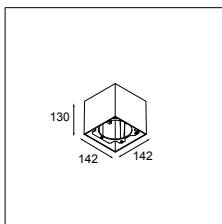

Smart surface box 115 1x LED warm dim GI

LUMINAIRE NOT INCL.

! TO BE COMBINED WITH SMART 115 ADJUSTABLE WARM DIM
! 350MA DRIVER INCLUDED

SMART COMBINATIONS > SEE PAGES 320-329

SMART MASK > SEE ABOVE