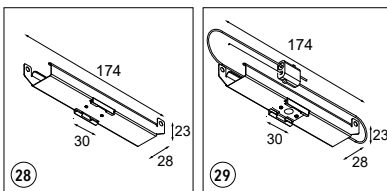

EXTRA

- 13410001 PISTA BRACKET FOR CLIMATE CONTROL CEILINGS (10 PIECES) (28)
- 13410003 PISTA BRACKET INCL. SAFETY CABLE FOR CLIMATE CONTROL CEILINGS (10 PIECES) (29)