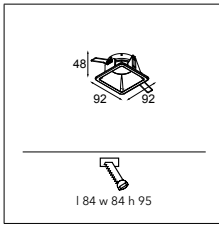

Lotis square IP55 for LED GE

1X LED (NOT INCL.)

! MUST BE USED WITH M-LED 50

DRIVER > SEE PRODUCT PAGE ON WEBSITE

CONNECTED > SEE GOODIES

M-LED > SEE BELOW

INSTALLATION ACCESSORIES

10889830 CONBOX 190X192X130X256

12291230 GYPKIT 190X190X84X84

black struc	12619108
white struc	12619109

LUMINAIRE OUTPUT & POWER CONSUMPTION (white struc - M-LED 50 alu)

	350mA	500mA
2700K / 25°	460lm / 6.2W	591lm / 9.2W
3000K / 25°	487lm / 6.2W	655lm / 9.2W
3500K / 25°	506lm / 6.2W	681lm / 9.2W
4000K / 25°	533lm / 6.2W	715lm / 9.2W