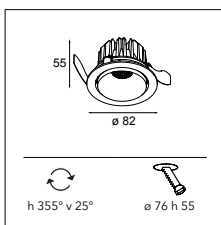

Smart kup 82 adjustable LED warm dim GE

1X LED ARRAY INCL. 6W

DRIVER > SEE PRODUCT PAGE ON WEBSITE

SMART COMBINATIONS > SEE PAGES 320-329

CONNECTED > SEE GOODIES

INSTALLATION ACCESSORIES

10889830 CONBOX 190X192X130X256

12290830 GYPKIT 190X190-Ø76

12500230 SMART RECESSED RING 82