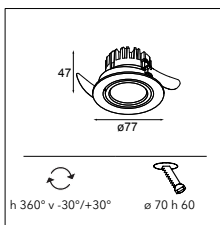

K77 adjustable LED GE

1X LED ARRAY INCL. 9.2W

DRIVER > SEE PRODUCT PAGE ON WEBSITE

CONNECTED > SEE GOODIES

K-SET > SEE BELOW (MORE INFO SEE PAGES 78-83)

INSTALLATION ACCESSORIES

10889830 CONBOX 190X192X130X256

12290130 GYPKIT 190X190 - Ø70