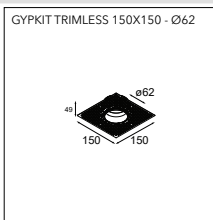

INSTALLATION ACCESSORIES