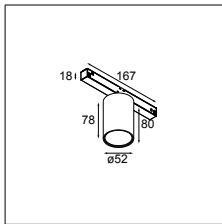

Smart surface tubed 48 track 48V 1x LED GI

LUMINAIRE NOT INCL.

! TO BE COMBINED WITH SMART 48 (+)

TRACK 48V COMPONENTS > SEE PAGES 462-467