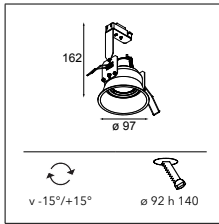

Lotis 97 adjustable GU10

1X QPAR 16 | GU10 | MAX. 50W

* RESISTIVE DIMMABLE ONLY WHEN USED WITH HALOGEN GU10 LAMP

CONNECTED > SEE GOODIES

INSTALLATION ACCESSORIES

12290330 GYPKIT190X190-Ø92

RESISTIVE DIMMABLE	
alu	10881305
black	10881302
white struc	10881309