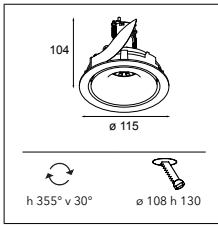

Smart cake 115 adjustable GU10

1X LED GU10 INCL. | GU10 | MAX. 50W

* RESISTIVE DIMMABLE ONLY WHEN USED WITH HALOGEN GU10 LAMP

SMART COMBINATIONS > SEE PAGES 320-329

CONNECTED > SEE GOODIES

INSTALLATION ACCESSORIES

10889830 CONBOX 190X192X130X256

12290530 GYPKIT 190X190 - Ø108

12810230 RECESSED RING Ø127 H100