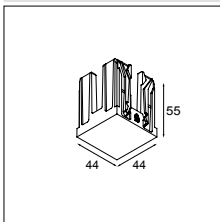

QBINI BLIND COVER

QBINI BLIND COVER

14261009 WHITE STRUC
14261032 BLACK STRUC
14261046 GOLD