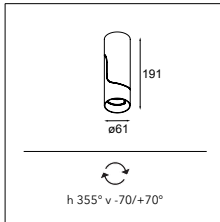

Semih 61 ceiling LED warm dim GI

1X LED MODULE INCL. 12W

! MUST BE COMBINED WITH MAGNETIC REFLECTOR

OPTICAL ACCESSORIES

10218730	MAGNETIC REFLECTOR Ø57 LED WARM DIM 25° ALU
10218830	MAGNETIC REFLECTOR Ø57 LED WARM DIM 40° ALU
10219230	MAGNETIC REFLECTOR Ø57 LED WARM DIM 50° CHAMPAGNE
10219030	MAGNETIC REFLECTOR Ø57 LED WARM DIM 50° GOLD