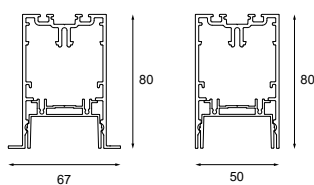

SLD50

POLY OUT

POLY IN

NAKED

HIGH

more info? supermodular.com/en/sld50-naked
supermodular.com/en/sld50-office-compliant
supermodular.com/en/sld50-poly-in
supermodular.com/en/sld50-poly-out
supermodular.com/en/sld50-high
configurator.supermodular.com

A member of our popular SLD family, SLD50 is a thin, attractive (50 mm wide) variant. To complement its linear light, designers can incorporate Modular L.I.'s Eyeball, a small yet highly powerful, adjustable spot that can be rotated 360° and adjusted 30° in both directions. Its sleek design makes SLD50 a perfect solution for offices. Its luscious colours, champagne, gold, bronze and silver bronze will not go unnoticed in residential and hospitality environments.

The sexiest member of our gang

With SLD50 naked you can think up your own configuration: different outer and inner profiles in different colour combinations, 4 possible mountings, the naked linear LED tubes that come in 3 different lengths and the option to add 1 or 2 accent lights, in the form of our naked Eyeball luminaires. Office, residential and hospitality settings won't get enough of our warm colour options for the inner profiles (champagne, gold, bronze and silver bronze).

Always aim high

If more powerful light combined with the same brilliant esthetics of SLD50 naked is your desire, SLD50 high fulfills it. Perfect for a space in which users require an extra degree of visual comfort. Its deep recessed light units provide powerful luminance, the perfect fit for an office looking to add architectural feel to its ambiance. Available in SLD50 colours, trimless, in a surface mounted, suspended and recessed version, and with flange, for the recessed version only.