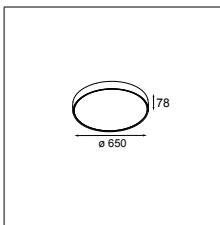

Flat moon 650 ceiling down LED GI

1X MED-POWER LED INCL. 62W

CONNECTED > SEE GOODIES

OPTICAL ACCESSORIES

13289200 FLAT MOON PRISMATIC DIFFUSER 650/670

13289300 FLAT MOON ICE PRISMATIC DIFFUSER 650/670