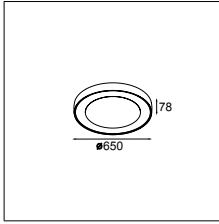

Flat moon eclips 650 ceiling down LED GI

LED MODULE INCL. 36W

CONNECTED > SEE GOODIES