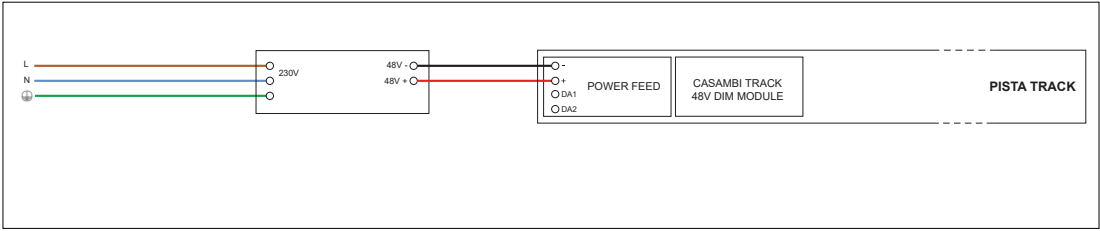

CASAMBI TRACK 48V DIM MODULE