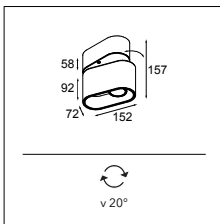

CONNECTED > SEE GOODIES