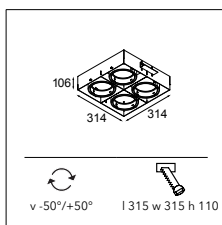

Multiple trimless for 4x LED GE

4X LED (NOT INCL.)

! MUST BE USED WITH M-LED 111

DRIVER > SEE PRODUCT PAGE ON WEBSITE

CONNECTED > SEE GOODIES

M-LED > SEE LEFT PAGE

INSTALLATION ACCESSORIES

10430430 CONBOX 349X370X120X427

10450430 RECESSED FRAME MULTIPLETRIMLESS 4X