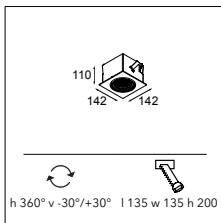

Marcel 1x LED GE

1X LED ARRAY INCL. 17.2W

DRIVER > SEE PRODUCT PAGE ON WEBSITE

CONNECTED > SEE GOODIES

OPTICAL ACCESSORIES

10212700 TRANSPARENT GLASS Ø79

10212703 SPREADLENS Ø79

10212702 HONEYCOMB Ø79

11949730 REFLECTOR LED Ø80 FLOOD

11949830 REFLECTOR LED Ø80 MEDIUM

11949930 REFLECTOR LED Ø80 SPOT