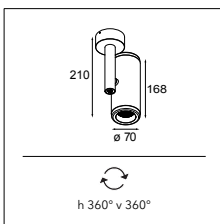

TRAILING EDGE DIMMABLE	1800K - 3000K / CRI90+	
	25°	40°
black struc	12732332	12732432
white struc	12732309	12732409

LUMINAIRE OUTPUT & POWER CONSUMPTION

(white struc)

@3000K / 25°	802lm / 13.5W