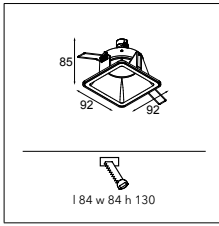

INSTALLATION ACCESSORIES

10889830 CONBOX 190X192X130X256

12291130 GYPKIT 190X190X78X78

RESISTIVE DIMMABLE	
black	12610002
white struc	12610009

Lotis square IP55 MR16 GE

1X QR-C 51 | GX5.3 | MAX. 50W

INSTALLATION ACCESSORIES