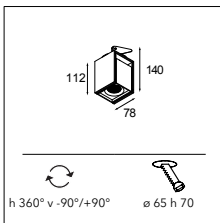

Rektor recessed LED GE

1X LED ARRAY INCL. 16.25W

DRIVER > SEE PRODUCT PAGE ON WEBSITE

CONNECTED > SEE GOODIES

INSTALLATION ACCESSORIES

10490330 CONBOX 112X172X100X236

12291330 GYPKIT 170X112-Ø65

	2700K / CRI90+		3000K / CRI90+	
	25°	40°	25°	40°
black struc	12821032	12821132	12822032	12822132
white struc	12821009	12821109	12822009	12822109

LUMINAIRE OUTPUT & POWER CONSUMPTION (white struc)

	350mA	500mA
2700K / 25°	916lm / 11W	1257lm / 16.25W
3000K / 25°	900lm / 11W	1234lm / 16.25W