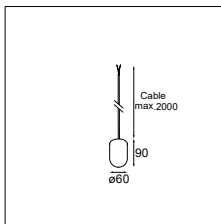

Placebo up LED for Kompas GE

1X LED ARRAY INCL. 6.3W

! MUST BE COMBINED WITH KOMPAS CEILING BASE (SEE MATRIX PAGES 108-109)
! MUST BE COMBINED WITH GLASS TUBE OR GLASS BALL (NOT INCLUDED);
LUMEN OUTPUT DEPENDS ON CHOICE OF GLASS ACCESSORY
! CAN BE COMBINED WITH PLACEBO SHADES
! LONGER SUSPENSION CABLE ON REQUEST

KOMPAS CEILING BASE > SEE PAGE 87

PLACEBO SHADES > SEE BELOW

OPTICAL ACCESSORIES

12623038	PLACEBO GLASS TUBE UP (46MM) WHITE MATT
12623238	PLACEBO GLASS TUBE UP (130MM) WHITE MATT
12625038	PLACEBO GLASS BALL UP (Ø90MM) WHITE MATT
12625238	PLACEBO GLASS BALL UP (Ø155MM) WHITE MATT