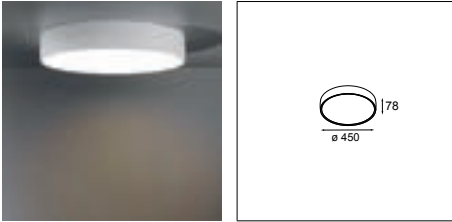

Flat moon 450 ceiling down LED GI

1X MED-POWER LED INCL. 25.9W

CONNECTED > SEE GOODIES

OPTICAL ACCESSORIES

13289000 FLAT MOON PRISMATIC DIFFUSER 450/470

13289100 FLAT MOON ICE PRISMATIC DIFFUSER 450/470