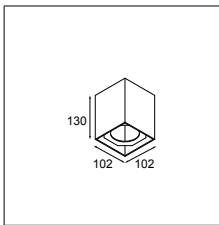

Smart surface box 82 1x LED GI

LUMINAIRE NOT INCL.

! 500mA DRIVER INCLUDED

SMART COMBINATIONS > SEE PAGES 320-329

SMART MASK > SEE ABOVE

TRAILING EDGE DIMMABLE	
black struc	12514032
white struc	12514009

DALI	
black struc	12514232
white struc	12514209

1-10V/PUSHDIM	
black struc	12514132
white struc	12514109

WARM DIM