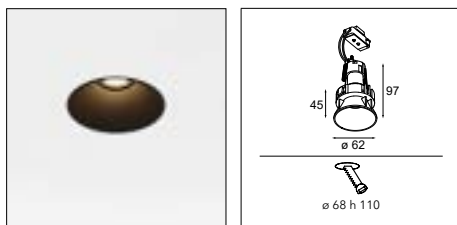

Tetrix Oblique 62 LED Hue retrofit

1X LED GU10 INCL. GU10 5.2W

CONNECTED > SEE GOODIES

INSTALLATION ACCESSORIES

13510038 TETRIX FRAME ROUND 74 WHITE MATT

13510083 TETRIX FRAME ROUND 74 BLACK MATT

13515430 RECESSED RING Ø62