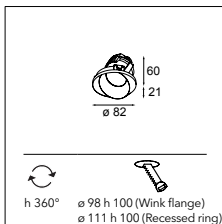

Wink asy 82 LED GE