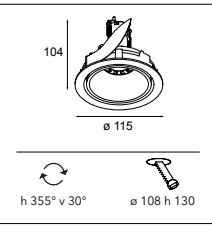

Smart lotis 115 adjustable GU10

1X LED GU10 INCL. | GU10 | MAX. 50W

* RESISTIVE DIMMABLE ONLY WHEN USED WITH HALOGEN GU10 LAMP

SMART COMBINATIONS > SEE PAGES 320-329

CONNECTED > SEE GOODIES

INSTALLATION ACCESSORIES

10889830 CONBOX 190X192X130X256

12290530 GYPKIT 190X190 - Ø108

12810230 RECESSED RING Ø127 H100