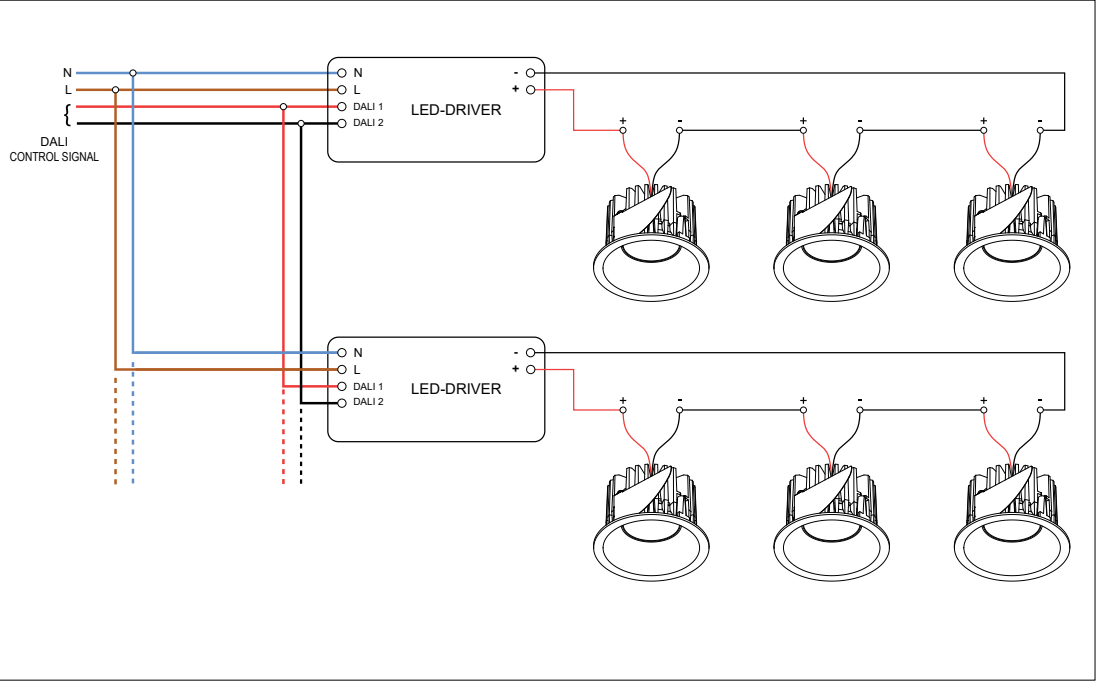

DALI

LED DRIVER WITH 1X LED OUTPUT / 2X LED OUTPUT