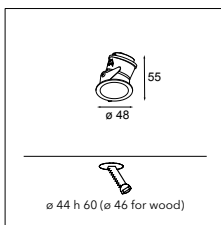

Smart asy lotis 48 IP55 LED GE

1X HIGH POWER LED INCL. | 1.5W

! 3500K ON REQUEST

DRIVER > SEE PRODUCT PAGE ON WEBSITE

SMART COMBINATIONS > SEE PAGES 320-329

CONNECTED > SEE GOODIES

INSTALLATION ACCESSORIES

10889530 CONBOX 100X123X80X187

12290730 GYPKIT 100X120-045

WARM DIM