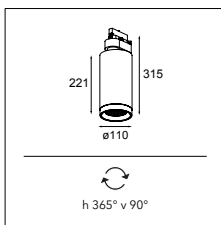

Kanon track 110 LED GI

1X LED ARRAY INCL. 40W