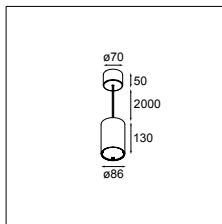

Smart tubed suspension 82 large LED GI

LUMINAIRE NOT INCL.

! 500mA DRIVER INCLUDED

SMART COMBINATIONS > SEE PAGES 320-329

black struc	12842032
brushed alu	12842024
white struc	12842009

WARM DIM