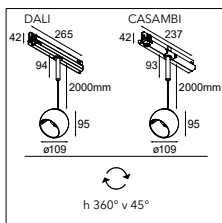

Marbul suspension adjustable track LED GI

1X LED ARRAY INCL. 6W

! MUST BE COMBINED WITH MAGNETIC REFLECTOR

CONNECTED > SEE GOODIES

OPTICAL ACCESSORIES

10216830	MAGNETIC REFLECTOR Ø82 LED 10° ALU
10216930	MAGNETIC REFLECTOR Ø82 LED 10° CHAMPAGNE
10217030	MAGNETIC REFLECTOR Ø82 LED 10° GOLD
10217130	MAGNETIC REFLECTOR Ø82 LED 25° ALU
10217230	MAGNETIC REFLECTOR Ø82 LED 25° CHAMPAGNE
10217330	MAGNETIC REFLECTOR Ø82 LED 25° GOLD
10217430	MAGNETIC REFLECTOR Ø82 LED 40° ALU
10217530	MAGNETIC REFLECTOR Ø82 LED 40° CHAMPAGNE
10217630	MAGNETIC REFLECTOR Ø82 LED 40° GOLD

TRACK COMPONENTS > SEE PAGES 508-511