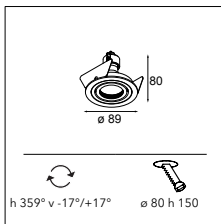

K-1 89 GU10

1X QPAR 16 | GU10 | MAX. 50W

* RESISTIVE DIMMABLE ONLY WHEN USED WITH HALOGEN GU10 LAMP

CONNECTED > SEE GOODIES

INSTALLATION ACCESSORIES

10889830 CONBOX 190X192X130X256

12290230 GYPKIT 190X190-Ø80

OPTICAL ACCESSORIES

10280102 BLRING Ø50 HIGH BLACK

RESISTIVE DIMMABLE	
alu	10274905
black	10274902
white struc	10274901