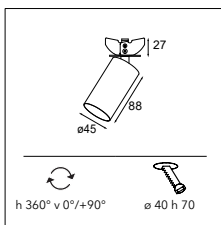

Minude 45 adjustable semi-recessed 1x LED GE

1X LED ARRAY INCL. | 8.1W

DRIVER > SEE PRODUCT PAGE ON WEBSITE

CONNECTED > SEE GOODIES

INSTALLATION ACCESSORIES

10889530 CONBOX 100X123X80X187

12293130 GYPKIT 100X120-Ø40

	2700K / CRI90+	3000K / CRI90+
	30°	30°
ano black	11461081	11461181
ano bronze	11461082	11461182
ano champagne	11461041	11461141
ano silver bronze	11461084	11461184
black struc	11461032	11461132
white struc	11461009	11461109

LUMINAIRE OUTPUT & POWER CONSUMPTION (white struc)

	350mA	500mA
2700K / 30°	498lm / 5.6W	686lm / 8.1W
3000K / 30°	498lm / 5.6W	686lm / 8.1W