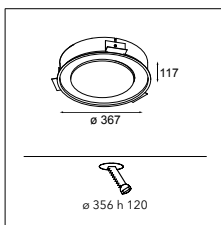

Downut flange 367 TL5C GI

1X T16-R 2GX13 55W