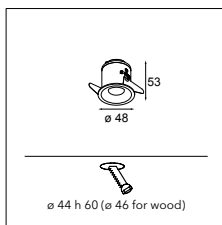

Smart cake 48 + IP55 LED GE

1X LED ARRAY INCL. 3W

! 3500K ON REQUEST

DRIVER > SEE PRODUCT PAGE ON WEBSITE

SMART COMBINATIONS > SEE PAGES 320-329

CONNECTED > SEE GOODIES

INSTALLATION ACCESSORIES

10889530 CONBOX 100X123X80X187

12290730 GYPKIT 100X120 - Ø45