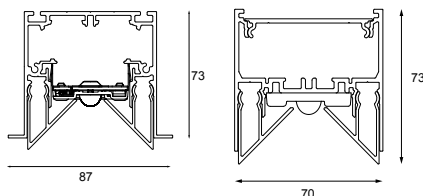

07 — GOODIES

COMO CORNER
PRIVATE RESIDENCE, NICE (FR)

DRUPL 70 SHARP COVER

DRUPL 70 FLANGE STRAIGHT COVER

DRUPL 70 UPLIGHT

DRUPL

CURVED COVER

SHARP COVER