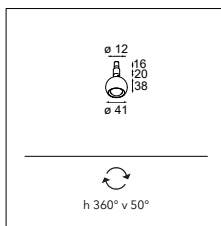

Marbulito jack LED GE

1X LED ARRAY INCL. 4.4W

! MUST BE COMBINED WITH CEILING BASE JACK OR MODUPOINT LED

CONNECTED > SEE GOODIES

CEILING BASE JACK > SEE BELOW

MODUPOINT LED > SEE BELOW

INSTALLATION ACCESSORIES

13240009 MODUPOINT LED STICK 10CM GE WHITE STRUC

13240032 MODUPOINT LED STICK 10CM GE BLACK STRUC

13240109 MODUPOINT LED STICK 20CM GE WHITE STRUC

13240132 MODUPOINT LED STICK 20CM GE BLACK STRUC

13240209 MODUPOINT LED STICK 30CM GE WHITE STRUC

13240232 MODUPOINT LED STICK 30CM GE BLACK STRUC