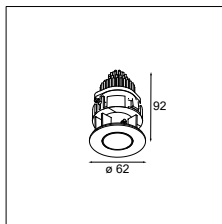

Tetrix Pinhole 62 IP55 LED GE

1X LED ARRAY INCL. | 7.2W

DRIVER > SEE PRODUCT PAGE ON WEBSITE

CONNECTED > SEE GOODIES

INSTALLATION ACCESSORIES > SEE PAGE 347