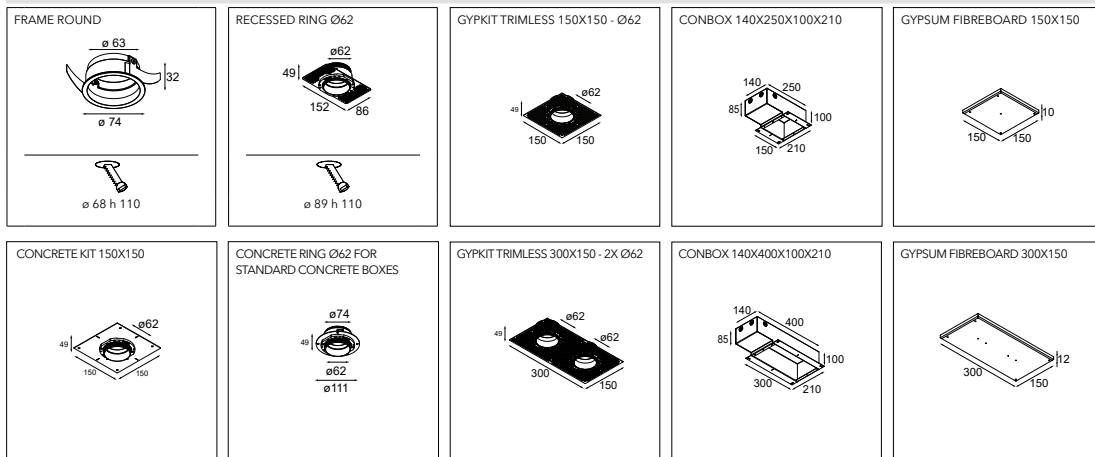

TETRIX CONE - TRIMLESS

TETRIX CONE - TRIMLESS

INSTALLATION ACCESSORIES