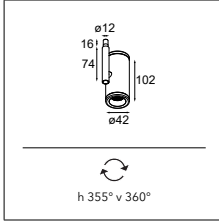

WARM DIM

Médard 42 jack LED warm dim GE

1X LED ARRAY INCL. 6W

! MUST BE COMBINED WITH CEILING BASE JACK OR MODUPOINT LED
! COMBINATION WITH MODUPOINT DEEP RECESSED REQUIRES THE USE OF MODUPOINT STICK

CONNECTED > SEE GOODIES

CEILING BASE JACK > SEE BELOW

MODUPOINT LED > SEE BELOW

INSTALLATION ACCESSORIES

13240009	MODUPOINT LED STICK 10CM GE WHITE STRUC
13240032	MODUPOINT LED STICK 10CM GE BLACK STRUC
13240109	MODUPOINT LED STICK 20CM GE WHITE STRUC
13240132	MODUPOINT LED STICK 20CM GE BLACK STRUC
13240209	MODUPOINT LED STICK 30CM GE WHITE STRUC
13240232	MODUPOINT LED STICK 30CM GE BLACK STRUC