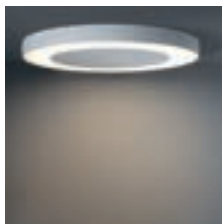

Flat moon eclips 950 ceiling down LED GI

LED MODULE INCL. 67W

CONNECTED > SEE GOODIES