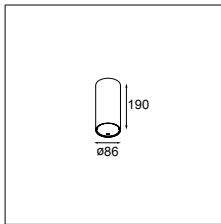

Smart surface tubed 82 X-large LED GI

LUMINAIRE NOT INCL.

* ONLY WHEN COMBINED WITH SMART 82 LED IP55

! 500mA DRIVER INCLUDED

SMART COMBINATIONS > SEE PAGES 320-329

230V

IP54*

GWT
960*

1.28KG

TRAILING EDGE DIMMABLE	
black struc	12843032
brushed alu	12843024
white struc	12843009
DALI	
black struc	12843232
brushed alu	12843224
white struc	12843209
1-10V/PUSHDIM	
black struc	12843132
brushed alu	12843124
white struc	12843109

WARM DIM