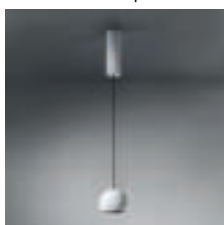

Smart ball suspension 82 warm dim GI

LUMINAIRE NOT INCL.

! TO BE COMBINED WITH SMART 82 WARM DIM

! 350MA DRIVER INCLUDED

SMART COMBINATIONS > SEE PAGES 320-329