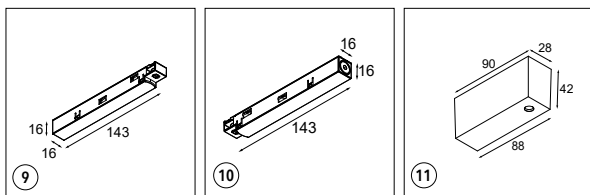

TRACK 48V

POWER FEED

13410809 PISTA TRACK 48V POWER FEED LEFT WHITE STRUC (9)

13410832 PISTA TRACK 48V POWER FEED LEFT BLACK STRUC (9)

13410909 PISTA TRACK 48V POWER FEED RIGHT WHITE STRUC (10)

13410932 PISTA TRACK 48V POWER FEED RIGHT BLACK STRUC (10)

13411509 PISTA TRACK 48V POWER FEED CABLE 2M 4X1.5MM² + CONNECTION BOX WHITE STRUC (11)

13411532 PISTA TRACK 48V POWER FEED CABLE 2M 4X1.5MM² + CONNECTION BOX BLACK STRUC (11)