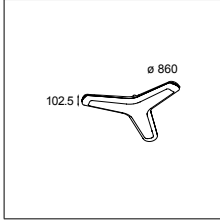

izar LED GI

1X LED INCL. 30W

CONNECTED > SEE GOODIES

INSTALLATION ACCESSORIES

11061809	SUSPENSION KIT 4M - 3X 0.75 (3 CABLES) - WHITE STRUC
11061832	SUSPENSION KIT 4M - 3X 0.75 (3 CABLES) - BLACK STRUC
11061909	SUSPENSION KIT 4M - 5X 0.75 (3 CABLES) - WHITE STRUC
11061932	SUSPENSION KIT 4M - 5X 0.75 (3 CABLES) - BLACK STRUC
11064009	SUSPENSION KIT REC. 4M - 3X 0.75 (3 CABLES) - WHSTR/WHSTR
11064058	SUSPENSION KIT REC. 4M - 3X 0.75 (3 CABLES) - WHSTR/BLSTR
11064059	SUSPENSION KIT REC. 4M - 3X 0.75 (3 CABLES) - WHSTR/ALU
11064109	SUSPENSION KIT REC. 4M - 5X 0.75 (3 CABLES) - WHSTR/WHSTR
11064158	SUSPENSION KIT REC. 4M - 5X 0.75 (3 CABLES) - WHSTR/BLSTR
11064159	SUSPENSION KIT REC. 4M - 5X 0.75 (3 CABLES) - WHSTR/ALU
11340409	SUSPENSION SET 4M (3 CABLES) - WHITE STRUC (NO POWER FEED INCL.)

ELECTRICAL

11340738	IZAR ELECTRICAL CONNECTION WHITE STRUC

NOT DIMMABLE	3000K / CRI80
	115°
shiny white	11340801
1-10V	3000K / CRI80
	115°
shiny white	11345801
DALI/PUSHDIM	3000K / CRI80
	115°
shiny white	11346801

LUMINAIRE OUTPUT & POWER CONSUMPTION
(shiny white)

3000K	1447lm / 32W

01 — CEILING

02 — JACK

03 — TRACK

04 — WALL

05 — EXTERIOR

06 — PROFILES

07 — GOODIES