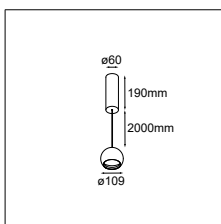

Smart ball suspension 82 GI

LUMINAIRE NOT INCL.

! 500mA DRIVER INCLUDED

SMART COMBINATIONS > SEE PAGES 320-329