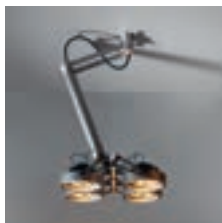

Nomad 4x LED AR111 GI

4X LED MODULE INCL. 12W

CONNECTED > SEE GOODIES