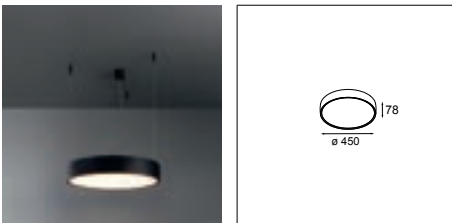

Flat moon 450 suspension down LED GI

1X MED-POWER LED INCL. 25.9W

! SUSPENSION KIT NOT INCLUDED

CONNECTED > SEE GOODIES

INSTALLATION ACCESSORIES

13309009 FLAT MOON 450 LED COVERPLATE WHITE STRUC

13309032 FLAT MOON 450 LED COVERPLATE BLACK STRUC

11061809 SUSPENSION KIT 4M - 3X0.75 (3 CABLES) - WHITE STRUC

11061832 SUSPENSION KIT 4M - 3X0.75 (3 CABLES) - BLACK STRUC

11061909 SUSPENSION KIT 4M - 5X0.75 (3 CABLES) - WHITE STRUC

11061932 SUSPENSION KIT 4M - 5X0.75 (3 CABLES) - BLACK STRUC

11066009 SUSPENSION KIT 4M / 3X0.75 TRIANGLE (3 CABLES) WHITE STRUC

11066032 SUSPENSION KIT 4M / 3X0.75 TRIANGLE (3 CABLES) BLACK STRUC

11066109 SUSPENSION KIT 4M / 5X0.75 TRIANGLE (3 CABLES) WHITE STRUC

11066132 SUSPENSION KIT 4M / 5X0.75 TRIANGLE (3 CABLES) BLACK STRUC

OPTICAL ACCESSORIES

13289000 FLAT MOON PRISMATIC DIFFUSER 450/470

13289100 FLAT MOON ICE PRISMATIC DIFFUSER 450/470