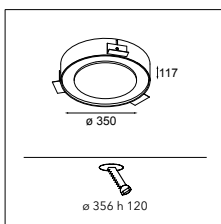

Downut 350 TL5C GI

1X T16-R 2GX13 55W