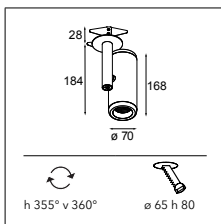

Médard 70 semi-recessed LED warm dim GE

1X LED ARRAY INCL. 12W

DRIVER > SEE PRODUCT PAGE ON WEBSITE

CONNECTED > SEE GOODIES

INSTALLATION ACCESSORIES

10490330 CONBOX 112X172X100X236

12291330 GYPKIT 170X112-065