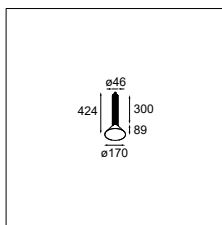

Extruded 300mm LED GE

1X LED ARRAY INCL. | 8.5W

! SUSPENSION KIT NOT INCLUDED

DRIVER > SEE PRODUCT PAGE ON WEBSITE

CONNECTED > SEE GOODIES

INSTALLATION ACCESSORIES > SEE BELOW