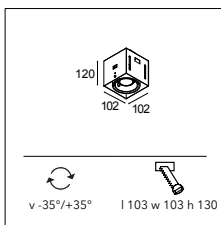

Mini multiple trimless 1x LED retrofit

1X LED GU10 INCL. 5.5W

CONNECTED > SEE GOODIES

INSTALLATION ACCESSORIES

10440130 CONBOX 137X158X130X215

10460130 RECESSED FRAME MINI MULTIPLE TRIMLESS 1X