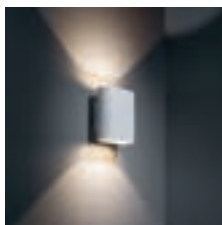

Duell wall IP55 LED

2X LED MODULE INCL. 6W

! OUTDOOR USE: NOT SUITABLE FOR INSTALLATION ≤ 5 KM FROM THE COAST