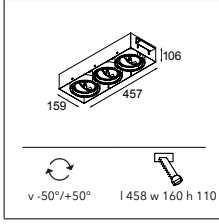

Multiple trimless 3x AR111 GE

3X QR-LP 111 | G53 | MAX. 50W

! CAN BE COMBINED WITH M-LED 111

M-LED > SEE LEFT PAGE

INSTALLATION ACCESSORIES

10430330 CONBOX 492X215X120X570

10450330 RECESSED FRAME MULTIPLETRIMLESS 3X