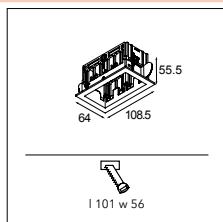

QBINI FRAME 2X

14172009 WHITE STRUC
14172032 BLACK STRUC
14172046 GOLD