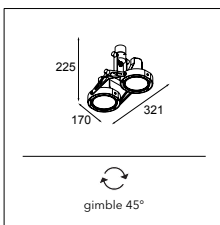

Nomad 2x PAR30

2X QPAR 30 | E27 | MAX. 75W

* RESISTIVE DIMMABLE ONLY WHEN USED WITH HALOGEN PAR30 LAMP

! BASE FLANGE OPTIONAL

INSTALLATION ACCESSORIES

10203005 BASE FLANGE Ø90 H3 - ALU

10203009 BASE FLANGE Ø90 H3 - WHITE STRUC

10203032 BASE FLANGE Ø90 H3 - BLACK STRUC

10204005 BASE FLANGE TUBE Ø90 H20 - ALU

10204009 BASE FLANGE TUBE Ø90 H20 - WHITE STRUC

10204032 BASE FLANGE TUBE Ø90 H20 - BLACK STRUC