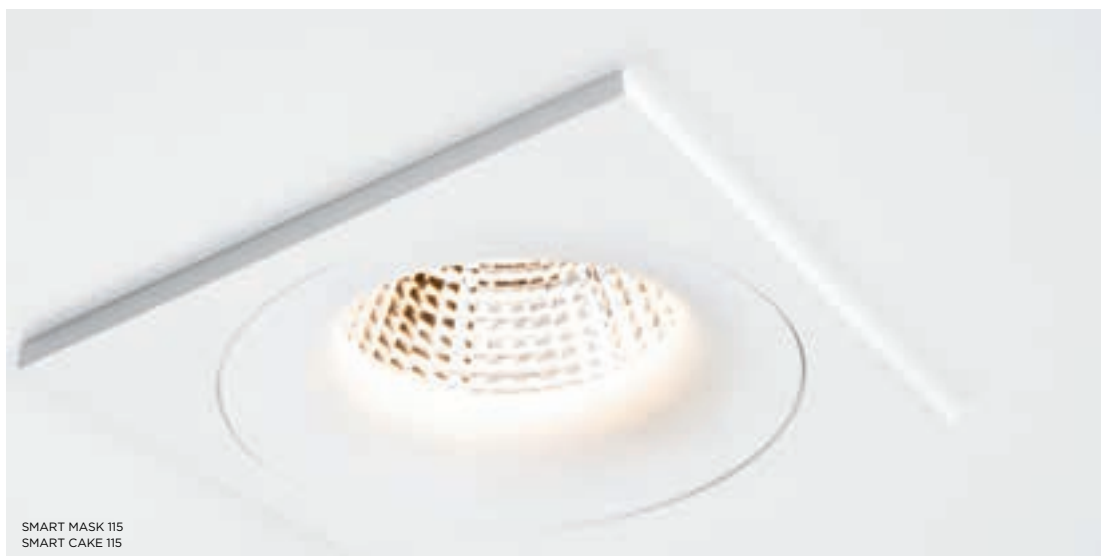

SMART MASK 48
SMART LOTIS 48