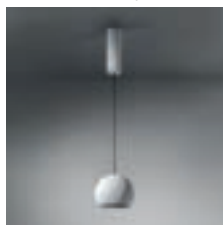

Smart ball suspension 115 warm dim GI

LUMINAIRE NOT INCL.

! TO BE COMBINED WITH SMART 115 WARM DIM
! 350MA DRIVER INCLUDED

SMART COMBINATIONS > SEE PAGES 320-329