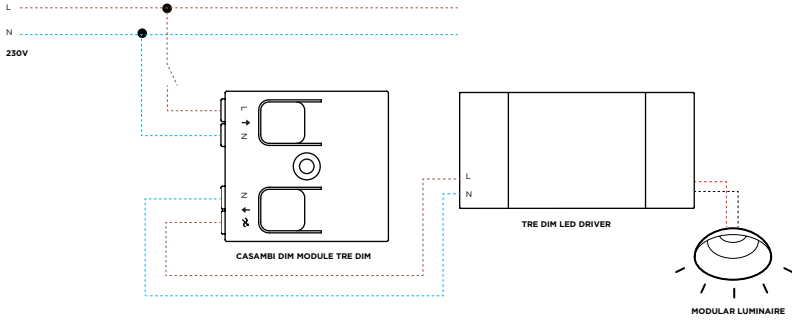

TRAILING EDGE DIMMABLE (GE FIXTURES)

CONNECT ONLY 1 LED DRIVER TO THE CASAMBI MODULE