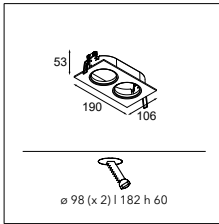

K-set 72 2x

LUMINAIRE NOT INCL.

! TO BE COMBINED WITH K-72 AND PUPIL

0.34KG

black struc	14042132
donkey grey struc	14042171
white struc	14042109