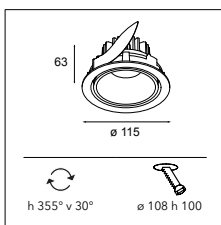

Smart lotis 115 adjustable LED GE

1X LED ARRAY INCL. 9.2W

! 3500K ON REQUEST

DRIVER > SEE PRODUCT PAGE ON WEBSITE

SMART COMBINATIONS > SEE PAGES 320-329

CONNECTED > SEE GOODIES

INSTALLATION ACCESSORIES

10889830 CONBOX 190X192X130X256

12290530 GYPKIT 190X190 - Ø108

12810230 RECESSED RING Ø127 H100