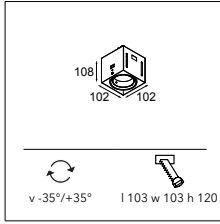

WARM DIM

Mini multiple trimless for 1x LED GE

1X LED (NOT INCL.)

! MUST BE USED WITH M-LED 70

DRIVER > SEE PRODUCT PAGE ON WEBSITE

CONNECTED > SEE GOODIES

M-LED > SEE BELOW

INSTALLATION ACCESSORIES

10440130 CONBOX 137X158X130X215

10460130 RECESSED FRAME MINI MULTIPLE TRIMLESS 1X

black	13131002
white struc	13131009

LUMINAIRE OUTPUT & POWER CONSUMPTION (white struc - value per lamp module)

	350mA	500mA
2700K / 25°	571lm / 6.2W	734lm / 9.2W
3000K / 25°	605lm / 6.2W	813lm / 9.2W
4000K / 25°	649lm / 6.2W	871lm / 9.2W

WARM DIM