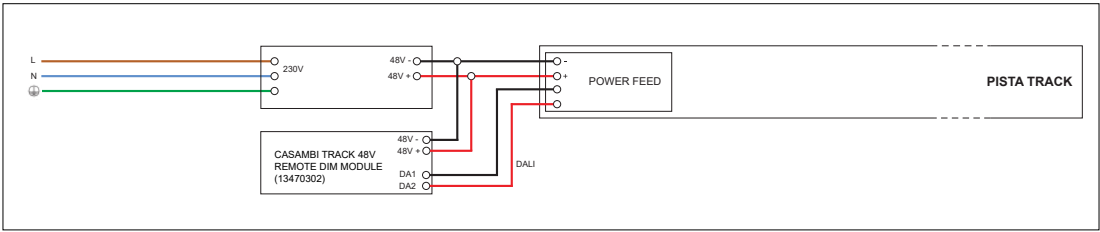

CASAMBI TRACK 48V REMOTE DIM MODULE