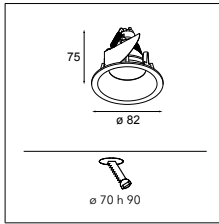

Smart lotis 82 MR16 GE

1X QR-CBC 51 | GU 5.3 | MAX. 50W

INSTALLATION ACCESSORIES

10889830 CONBOX 190X192X130X256

12290130 GYPKIT 190X190 - Ø70

12291030 GYPKIT 210X190-2XØ70 R35-88

12500230 SMART RECESSED RING 82

black struc

12450032