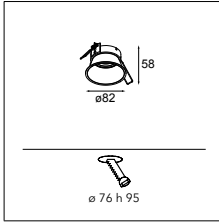

WARM DIM

Lotis 82 for LED GE

1X LED (NOT INCL.)

! MUST BE USED WITH M-LED 50

DRIVER > SEE PRODUCT PAGE ON WEBSITE

CONNECTED > SEE GOODIES

M-LED > SEE BELOW

INSTALLATION ACCESSORIES

10889830 CONBOX 190X192X130X256

12290830 GYPKIT 190X190-Ø76

alu	13080005
black	13080002
gold	13080046
white struc	13080009

LUMINAIRE OUTPUT & POWER CONSUMPTION (white struc - M-LED 50 alu)

	350mA	500mA
2700K / 25°	406lm / 6.2W	521lm / 9.2W
3000K / 25°	430lm / 6.2W	577lm / 9.2W
3500K / 25°	446lm / 6.2W	600lm / 9.2W
4000K / 25°	459lm / 6.2W	616lm / 9.2W

WARM DIM