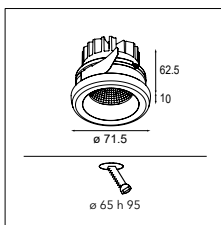

Médard recessed 70 LED GE

1X LED MODULE INCL. 9.2W

DRIVER > SEE PRODUCT PAGE ON WEBSITE

CONNECTED > SEE GOODIES