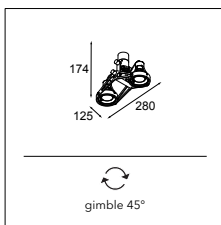

Nomad 2x GU10

2X QPAR 16-20 | GU10 | 50-75W

* RESISTIVE DIMMABLE ONLY WHEN USED WITH HALOGEN GU10 LAMP

! BASE FLANGE OPTIONAL

CONNECTED > SEE GOODIES

INSTALLATION ACCESSORIES

10203005 BASE FLANGE Ø90 H3 - ALU