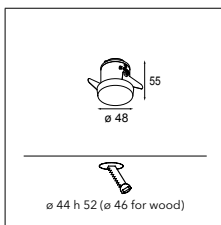

Smart kup 48 IP55 LED warm dim GE

1X LED ARRAY INCL. | 4W

DRIVER > SEE PRODUCT PAGE ON WEBSITE

SMART COMBINATIONS > SEE PAGES 320-329

CONNECTED > SEE GOODIES

INSTALLATION ACCESSORIES

10889530 CONBOX 100X123X80X187

12290730 GYPKIT 100X120 - 045