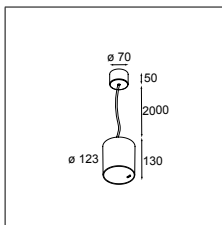

Smart tubed suspension 115 LED warm dim GI

LUMINAIRE NOT INCL.

! TO BE COMBINED WITH SMART 115 ADJUSTABLE WARM DIM
! 350MA DRIVER INCLUDED

230V

R.C

GWT 960°
1.55KG

TRAILING EDGE DIMMABLE

1800K - 3000K

black struc	13141532
white struc	13141509