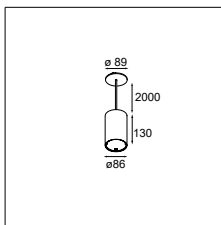

Smart tubed suspension 82 large LED GE

LUMINAIRE NOT INCL.

! LONGER SUSPENSION CABLE ON REQUEST

SMART COMBINATIONS > SEE PAGES 320-329

DRIVER > SEE PRODUCT PAGE ON WEBSITE

black struc	12842832
white struc	12842809