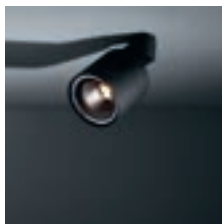

Stove LED GE

1X LED ARRAY INCL. 16.2W

! CAN BE USED WITH GEAR ACCESS COVER PLATE

DRIVER > SEE PRODUCT PAGE ON WEBSITE

CONNECTED > SEE GOODIES

INSTALLATION ACCESSORIES

11932009 GEAR ACCESS COVERPLATE (CUTOUT SIZE Ø127 H130)

10203009 BASE FLANGE Ø90 H3 - WHITE STRUC

10203032 BASE FLANGE Ø90 H3 - BLACK STRUC

10204009 BASE FLANGE TUBE Ø90 H20 - WHITE STRUC

10204032 BASE FLANGE TUBE Ø90 H20 - BLACK STRUC

OPTICAL ACCESSORIES

11949730 REFLECTOR LED Ø80 FLOOD

11949930 REFLECTOR LED Ø80 SPOT