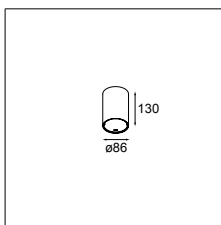

Smart surface tubed 82 large LED GE

LUMINAIRE NOT INCL.

* ONLY WHEN COMBINED WITH SMART 82 LED IP55

SMART COMBINATIONS > SEE PAGES 320-329

DRIVER > SEE PRODUCT PAGE ON WEBSITE

alu brushed	12845024
black struc	12845032
white struc	12845009