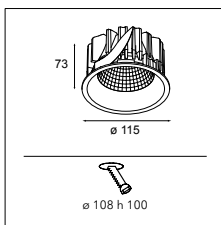

Smart lotis 115 LED GE

1X LED ARRAY INCL. 16.25W

! 3500K ON REQUEST

DRIVER > SEE PRODUCT PAGE ON WEBSITE

SMART COMBINATIONS > SEE PAGES 320-329

CONNECTED > SEE GOODIES

INSTALLATION ACCESSORIES

10889830 CONBOX 190X192X130X256

12290530 GYPKIT 190X190 - Ø108

12810230 RECESSED RING Ø127 H100