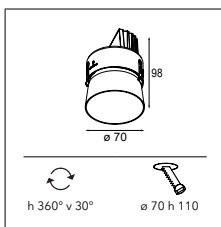

Thimble 70 trimless adjustable LED GE

1X LED ARRAY INCL. 8.1W

! INSTALLATION ACCESSORIES REQUIRED

DRIVER > SEE PRODUCT PAGE ON WEBSITE

CONNECTED > SEE GOODIES

INSTALLATION ACCESSORIES

11624030	CONBOX 140X250X100X210
11624130	CONBOX 140X400X100X210
12292430	GYPKITTRIMLESS 150X150 - Ø70
12292530	GYPKITTRIMLESS 300X150 - 2X Ø70
11624230	CONCRETE KIT 150X150 - Ø70
12292630	GYPNUM FIBREBOARD 150X150
12292730	GYPNUM FIBREBOARD 300X150
11624330	RECESSED RING Ø70
11624430	CONCRETE RING Ø70 STAND CONCRETE BOXES