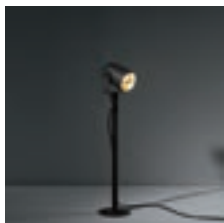

Julien round IP54 LED GE

1X HIGH POWER LED INCL. 4W

! NOT SUITABLE FOR INSTALLATION ≤5KM FROM THE COAST

LUMINAIRE OUTPUT & POWER CONSUMPTION (black struc)	
3000K / 25°	159lm / 4W

DRIVER > SEE PRODUCT PAGE ON WEBSITE

	3000K / CRI90+
	25°
black struc	10731308

LUMINAIRE OUTPUT & POWER CONSUMPTION (black struc)	
3000K / 25°	159lm / 4W