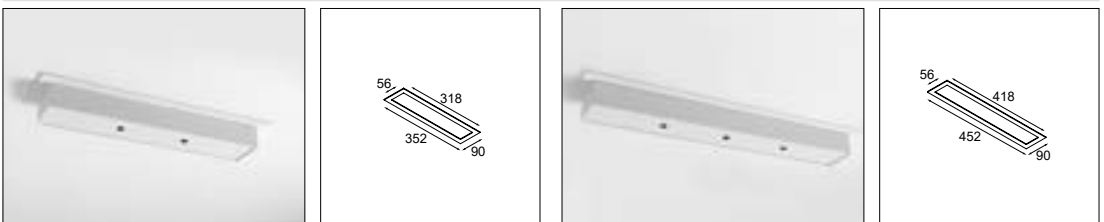

CEILING BASE BACKPLATE