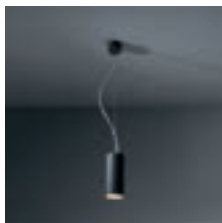

Lotis tubed suspension GU10

1X QPAR 16 | GU10 | MAX. 35W

* RESISTIVE DIMMABLE ONLY WHEN USED WITH HALOGEN GU10 LAMP

CONNECTED > SEE GOODIES