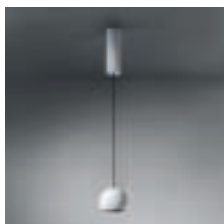

Smart ball suspension 82 GI

LUMINAIRE NOT INCL.

! 500mA DRIVER INCLUDED

SMART COMBINATIONS > SEE PAGES 320-329