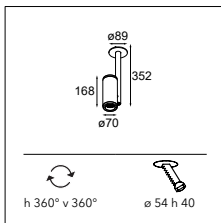

WARM DIM

Médard 70 stretched semi-recessed 1x LED warm dim GE

1X LED ARRAY INCL. 12W

DRIVER > SEE PRODUCT PAGE ON WEBSITE

CONNECTED > SEE GOODIES