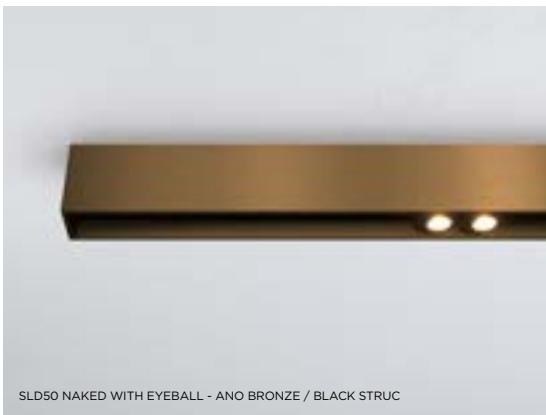

02 — JACK

01 — CEILING

SLD50 WITH FORTIMO LEDLINE - ANO BRONZE

SLD50 NAKED WITH EYEBALL - ANO BRONZE / BLACK STRUC

SLD50 NAKED WITH EYEBALL - BLACK STRUC / BRONZE

SLD50 HIGH WITH EYEBALL - ANO BRONZE / BLACK STRUC