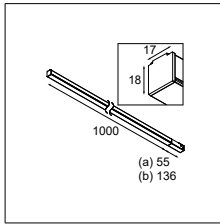

Pista track 48V LED linear night light (1000mm) GI

1X LED-STRIP INCL. | 17W

CONNECTED > SEE GOODIES

TRACK 48V COMPONENTS > SEE PAGES 462-467