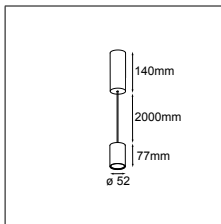

Smart tubed suspension 48 LED GI

LUMINAIRE NOT INCL.

! 500mA DRIVER INCLUDED

SMART COMBINATIONS > SEE PAGES 320-329

TRAILING EDGE DIMMABLE	
black struc	12902032
white struc	12902009