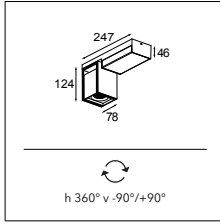

CONNECTED > SEE GOODIES

230V

IP20

1.38KG

TRAILING EDGE DIMMABLE	2700K / CRI90+		3000K / CRI90+	
	25°	40°	25°	40°
black struc - black struc	12826056	12826156	12828056	12828156
black struc - brushed alu	12826062	12826162	12828062	12828162
black struc - chrome	12826064	12826164	12828064	12828164
black struc - smoked bronze	12826067	12826167	12828067	12828167
white struc - brushed alu	12826061	12826161	12828061	12828161
white struc - chrome	12826063	12826163	12828063	12828163
white struc - smoked bronze	12826066	12826166	12828066	12828166
white struc - white struc	12826009	12826109	12828009	12828109

1-10V/PUSHDIM	2700K / CRI90+		3000K / CRI90+	
	25°	40°	25°	40°
black struc - black struc	12825056	12825156	12827056	12827156
black struc - brushed alu	12825062	12825162	12827062	12827162
black struc - chrome	12825064	12825164	12827064	12827164
black struc - smoked bronze	12825067	12825167	12827067	12827167
white struc - brushed alu	12825061	12825161	12827061	12827161
white struc - chrome	12825063	12825163	12827063	12827163
white struc - smoked bronze	12825066	12825166	12827066	12827166
white struc - white struc	12825009	12825109	12827009	12827109

LUMINAIRE OUTPUT & POWER CONSUMPTION (white struc - white struc)

2700K / 25°

1257lm / 19W

3000K / 25°

1233lm / 19W

WARM DIM