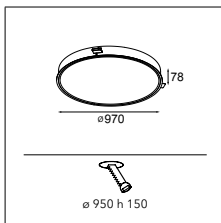

LUMINAIRE OUTPUT & POWER CONSUMPTION

(white struc)

2700K / 110°	6430lm / 70W
3000K / 110°	6232lm / 70W
4000K / 110°	7077lm / 70W

Flat moon 970 recessed LED GI

1X MED-POWER LED INCL. 129W

CONNECTED > SEE GOODIES