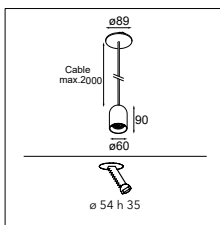

Placebo down LED GE

1X LED MODULE INCL. 6.3W

! MUST BE COMBINED WITH GLASS TUBE OR GLASS BALL (NOT INCLUDED);
! LUMEN OUTPUT DEPENDS ON CHOICE OF GLASS ACCESSORY
! LONGER SUSPENSION CABLE ON REQUEST

DRIVER > SEE PRODUCT PAGE ON WEBSITE

CONNECTED > SEE GOODIES

PLACEBO SHADES > SEE BELOW

OPTICAL ACCESSORIES

12624038	PLACEBO GLASS TUBE DOWN (46MM) WHITE MATT
12624238	PLACEBO GLASS TUBE DOWN (130MM) WHITE MATT
12626038	PLACEBO GLASS BALL DOWN (Ø90MM) WHITE MATT
12626238	PLACEBO GLASS BALL DOWN (Ø155MM) WHITE MATT