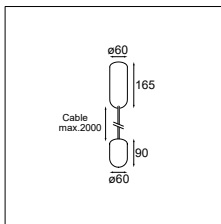

Placebo up LED GI

1X LED MODULE INCL. 6.3W

! MUST BE COMBINED WITH GLASS TUBE OR GLASS BALL (NOT INCLUDED);
LUMEN OUTPUT DEPENDS ON CHOICE OF GLASS ACCESSORY
! LONGER SUSPENSION CABLE ON REQUEST

CONNECTED > SEE GOODIES

PLACEBO SHADES > SEE PAGE 211

OPTICAL ACCESSORIES

12623038	PLACEBO GLASS TUBE UP (46MM) WHITE MATT
12623238	PLACEBO GLASS TUBE UP (130MM) WHITE MATT
12625038	PLACEBO GLASS BALL UP (Ø90MM) WHITE MATT
12625238	PLACEBO GLASS BALL UP (Ø155MM) WHITE MATT