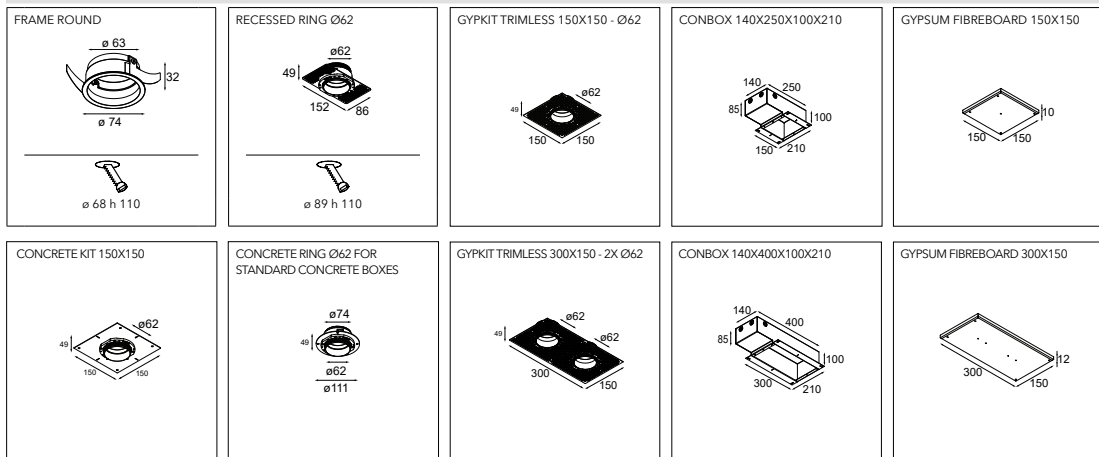

TETRIX ADJUSTABLE - FLANGE

TETRIX ADJUSTABLE - FLANGE

INSTALLATION ACCESSORIES