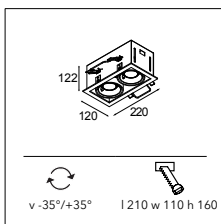

Mini multiple 2x LED retrofit

2X LED GU10 INCL. 5.5W

CONNECTED > SEE GOODIES

INSTALLATION ACCESSORIES

10400230 CONBOX 257X222X147X321

10420230 GYPKIT 240X287X210X110