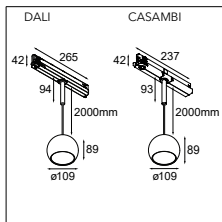

Marbul suspension track LED warm dim GI

1X LED ARRAY INCL. 12W

! MUST BE COMBINED WITH MAGNETIC REFLECTOR

CONNECTED > SEE GOODIES

OPTICAL ACCESSORIES

10219330	MAGNETIC REFLECTOR Ø82 LED WARM DIM 25° ALU
10219430	MAGNETIC REFLECTOR Ø82 LED WARM DIM 40° ALU
10219830	MAGNETIC REFLECTOR Ø82 LED WARM DIM 40° CHAMPAGNE
10219630	MAGNETIC REFLECTOR Ø82 LED WARM DIM 40° GOLD

TRACK COMPONENTS > SEE PAGES 508-511