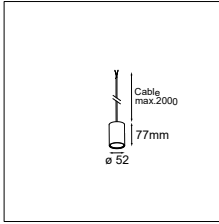

Smart tubed suspended 48 1x LED for Kompas GE

LUMINAIRE NOT INCL.

! MUST BE COMBINED WITH KOMPAS CEILING BASE
(SEE MATRIX PAGES 108-109)
! MUST BE COMBINED WITH SMART 48

KOMPAS CEILING BASE > SEE PAGE 87

SMART COMBINATIONS > SEE PAGES 320-329

black struc	12903232
white struc	12903209