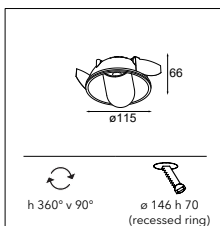

LUMINAIRE OUTPUT & POWER CONSUMPTION (white struc - white struc)

	350mA	500mA
2700K / 30°	346lm / 5.7W	467lm / 8.5W
3000K / 30°	353lm / 5.7W	476lm / 8.5W

Hollow 115 trimless LED GE

1X LED ARRAY INCL. 8.5W