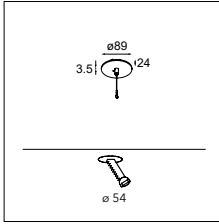

Extruded suspension kit 2m semi-recessed GE

±
IP20
GWT 960°
0.16KG
▲

LUMINAIRE NOT INCL.

DRIVER > SEE DRIVER MATRIX

black strut	13523032
white matt	13523036