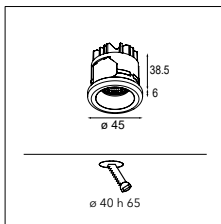

Médard recessed 42 LED GE

1X LED MODULE INCL. 4.4W

DRIVER > SEE PRODUCT PAGE ON WEBSITE

CONNECTED > SEE GOODIES

INSTALLATION ACCESSORIES

10889530 CONBOX 100X123X80X187

12293130 GYPKIT 100X120-Ø40