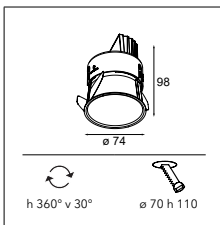

Thimble 74 adjustable LED GE

1X LED ARRAY INCL. | 8.1W

DRIVER > SEE PRODUCT PAGE ON WEBSITE

CONNECTED > SEE GOODIES

INSTALLATION ACCESSORIES

11624030 CONBOX 140X250X100X210

11624130 CONBOX 140X400X100X210

12292630 GYPSUM FIBREBOARD 150X150

12292730 GYPSUM FIBREBOARD 300X150

11624430 CONCRETE RING Ø70 STAND CONCRETE BOXES