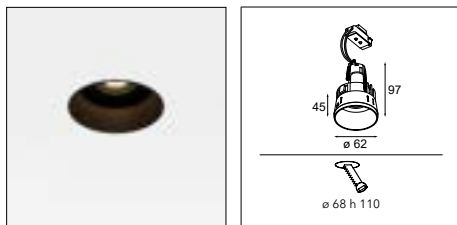

OPTICAL ACCESSORIES

LIGHT CONE Ø44

LIGHT CONE Ø64

SNOOT Ø32

HONEYCOMB Ø33

Tetrix Straight 62 LED Hue retrofit

1X LED GU10 INCL. | GU10 | 5.2W

CONNECTED > SEE GOODIES