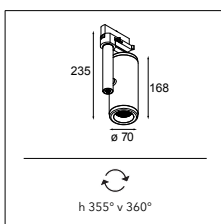

Médard 70 track LED warm dim GI

1X LED ARRAY INCL. 12W

TRACK COMPONENTS > SEE PAGES 508-511