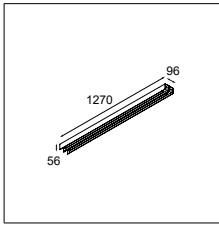

United (1274mm) 2x LED GI

8X LEDLINE INCL. 4.5W

CONNECTED > SEE GOODIES

INSTALLATION ACCESSORIES

13392109 UNITED COVER (1274MM) 2X WHITE STRUC

13392132 UNITED COVER (1274MM) 2X BLACK STRUC

11065209 TWIN SUSPENSION KIT 4M 3X0.75 (2 CABLES) - WHITE STRUC

11065232 TWIN SUSPENSION KIT 4M 3X0.75 [2 CABLES] BLACK STRUC

11065409 TWIN SUSPENSION KIT 4M 5X0.75 [2 CABLES] WHITE STRUC

11065432 TWIN SUSPENSION KIT 4M 5X0.75 [2 CABLES] BLACK STRUC