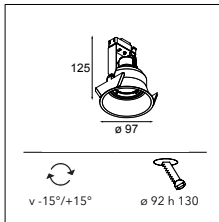

Lotis 97 concrete adjustable GU10

1X QPAR 16 | GU10 | MAX. 50W

* RESISTIVE DIMMABLE ONLY WHEN USED WITH HALOGEN GU10 LAMP

CONNECTED > SEE GOODIES