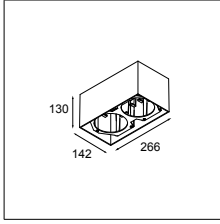

Smart surface box 115 2x LED GE

LUMINAIRE NOT INCL.

DRIVER > SEE PRODUCT PAGE ON WEBSITE

SMART COMBINATIONS > SEE PAGES 320-329

SMART MASK

12810109 SMART MASK 115 2X - WHITE STRUC

12810132 SMART MASK 115 2X - BLACK STRUC

12810146 SMART MASK 115 2X - GOLD