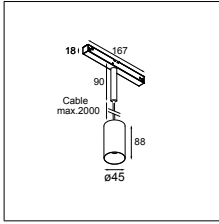

Minude 45 suspension track 48V 1x LED GI

1X LED ARRAY INCL. 8.1W

! ALL WHITE PISTA 48V SPOTS HAVE A WHITE 48V TRACK ADAPTER.
ALL OTHER COLOURS HAVE A BLACK ADAPTER. DEVIATION FROM THIS IS ONLY POSSIBLE ON REQUEST.

CONNECTED > SEE GOODIES

TRACK 48V COMPONENTS > SEE PAGES 462-467

1-10V	2700K / CRI90+	3000K / CRI90+
	30°	30°
ano black	11462081	11462281
ano bronze	11462082	11462282
ano champagne	11462041	11462241
ano silver bronze	11462084	11462284
black struc	11462032	11462232
white struc	11462009	11462209

DALI	2700K / CRI90+	3000K / CRI90+
	30°	30°
ano black	11462181	11462381
ano bronze	11462182	11462382
ano champagne	11462141	11462341
ano silver bronze	11462184	11462384
black struc	11462132	11462332
white struc	11462109	11462309

LUMINAIRE OUTPUT & POWER CONSUMPTION (white struc)

2700K / 30°	686lm / 10.5W
3000K / 30°	686lm / 10.5W

01 — CEILING

02 — JACK

03 — TRACK

04 — WALL

05 — EXTERIOR

06 — PROFILES

07 — GOODIES