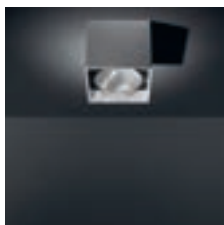

Smart surface box 115 1x LED GI

LUMINAIRE NOT INCL.

! 500mA DRIVER INCLUDED

SMART COMBINATIONS > SEE PAGES 320-329

SMART MASK > SEE ABOVE