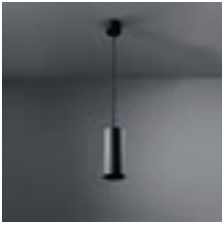

Smart tubed suspension 82 X-large LED warm dim GI

LUMINAIRE NOT INCL.

! TO BE COMBINED WITH SMART 82 WARM DIM
! 350MA DRIVER INCLUDED

SMART COMBINATIONS > SEE PAGES 320-329