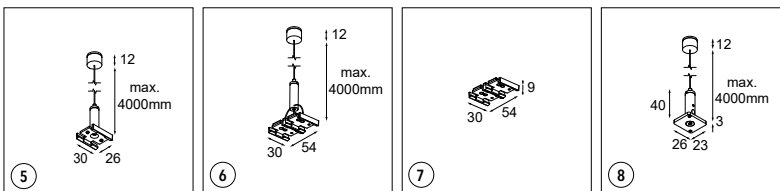

SUSPENSION

13411409 PISTA TRACK 48V SUSPENSION CABLE 4M WHITE STRUC (5)

13411432 PISTA TRACK 48V SUSPENSION CABLE 4M BLACK STRUC (5)

13411709 PISTA TRACK 48V TWIN SUSPENSION CABLE 4M WHITE STRUC (6)

13411732 PISTA TRACK 48V TWIN SUSPENSION CABLE 4M BLACK STRUC (6)

13411809 PISTA TRACK 48V TWIN BRACKET WHITE STRUC (7)

13411832 PISTA TRACK 48V TWIN BRACKET BLACK STRUC (7)

12360709 PISTA TRACK 48V UP/DOWN SUSPENSION CABLE 4M WHITE STRUC (8)

12360732 PISTA TRACK 48V UP/DOWN SUSPENSION CABLE 4M BLACK STRUC (8)