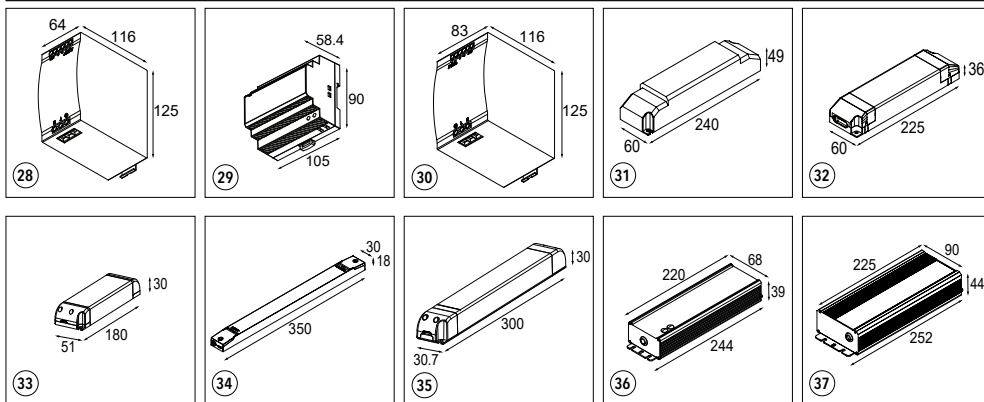

REMOTE LED GEAR (MORE INFO SEE PAGE 651)

1. **12407530** LED gear 48V 120W - DIN RAIL (28)
2. **13551530** LED gear 48V 150W - DIN RAIL (29)
3. **12408430** LED gear 48V 240W - DIN RAIL (30)
4. **13550730** LED gear 48V 50-150W (31)
5. **13550630** LED gear 48V 70W (32)
6. **12408730** LED gear 48V 75W (33)
7. **13550230** LED gear 48V 100W (34)
8. **12408630** LED gear 48V 120W (35)
9. **13550330** LED gear 48V 150W (34)
10. **12408930** LED gear 48V 240W (36)
11. **12409030** LED gear 48V 320W (37)