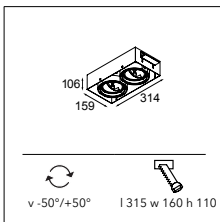

Multiple trimless 2x AR111 GE

2X QR-LP 111 | G53 | MAX. 50W

! CAN BE COMBINED WITH M-LED 111

M-LED > SEE BELOW

INSTALLATION ACCESSORIES

10430230 CONBOX 349X215X120X427

10450230 RECESSED FRAME MULTIPLETRIMLESS 2X

black	10360202
white struc	10360209

M-LED

11298002 M-LED 111 2700K 15° GE BLACK MATT

11298009 M-LED 111 2700K 15° GE WHITE STRUC

11298024 M-LED 111 2700K 15° GE BRUSHED ALU

11298102 M-LED 111 2700K 25° GE BLACK MATT

11298109 M-LED 111 2700K 25° GE WHITE STRUC

11298124 M-LED 111 2700K 25° GE BRUSHED ALU

11298202 M-LED 111 2700K 40° GE BLACK MATT

11298209 M-LED 111 2700K 40° GE WHITE STRUC

11298224 M-LED 111 2700K 40° GE BRUSHED ALU

11298302 M-LED 111 3000K 15° GE BLACK MATT

11298309 M-LED 111 3000K 15° GE WHITE STRUC

11298324 M-LED 111 3000K 15° GE BRUSHED ALU

11298402 M-LED 111 3000K 25° GE BLACK MATT

11298409 M-LED 111 3000K 25° GE WHITE STRUC

11298424 M-LED 111 3000K 25° GE BRUSHED ALU

11298502 M-LED 111 3000K 40° GE BLACK MATT

11298509 M-LED 111 3000K 40° GE WHITE STRUC

11298524 M-LED 111 3000K 40° GE BRUSHED ALU

11298602 M-LED 111 4000K 15° GE BLACK MATT

11298609 M-LED 111 4000K 15° GE WHITE STRUC

11298624 M-LED 111 4000K 15° GE BRUSHED ALU

11298702 M-LED 111 4000K 25° GE BLACK MATT

11298709 M-LED 111 4000K 25° GE WHITE STRUC

11298724 M-LED 111 4000K 25° GE BRUSHED ALU

11298802 M-LED 111 4000K 40° GE BLACK MATT

11298809 M-LED 111 4000K 40° GE WHITE STRUC

11298824 M-LED 111 4000K 40° GE BRUSHED ALU