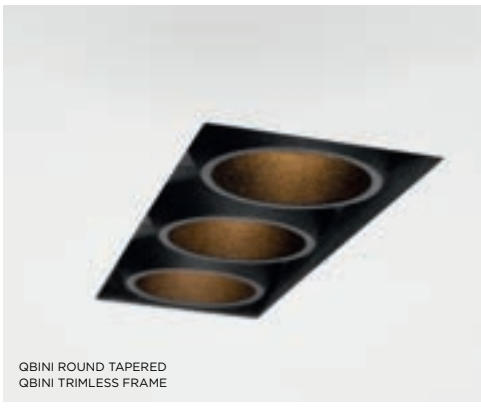

Qbini surface box 2x LED GE

LUMINAIRE NOT INCLUDED

black struc	13120132
white struc	13120109

QBINI ROUND IN
QBINI BLIND COVER
QBINI TRIMLESS FRAME

QBINI SQUARE OUT
QBINI FRAME

QBINI SQUARE TAPERED
QBINI FRAME