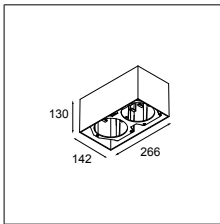

Smart surface box 115 2x LED warm dim GI

LUMINAIRE NOT INCL.

! TO BE COMBINED WITH SMART 115 ADJUSTABLE WARM DIM
! 350MA DRIVER INCLUDED

SMART COMBINATIONS > SEE PAGES 320-329

SMART MASK > SEE ABOVE