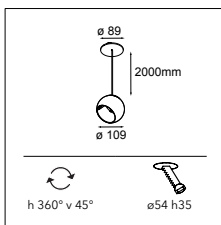

Marbul suspension adjustable LED GE

1X LED ARRAY INCL. 9.3W

! MUST BE COMBINED WITH MAGNETIC REFLECTOR
! LONGER SUSPENSION CABLE ON REQUEST

DRIVER > SEE PRODUCT PAGE ON WEBSITE

CONNECTED > SEE GOODIES

OPTICAL ACCESSORIES

10216830	MAGNETIC REFLECTOR Ø82 LED 10° ALU
10216930	MAGNETIC REFLECTOR Ø82 LED 10° CHAMPAGNE
10217030	MAGNETIC REFLECTOR Ø82 LED 10° GOLD
10217130	MAGNETIC REFLECTOR Ø82 LED 25° ALU
10217230	MAGNETIC REFLECTOR Ø82 LED 25° CHAMPAGNE
10217330	MAGNETIC REFLECTOR Ø82 LED 25° GOLD
10217430	MAGNETIC REFLECTOR Ø82 LED 40° ALU
10217530	MAGNETIC REFLECTOR Ø82 LED 40° CHAMPAGNE
10217630	MAGNETIC REFLECTOR Ø82 LED 40° GOLD