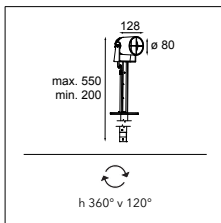

Julien round IP54 LED GE

1X HIGH POWER LED INCL. 4W

! NOT SUITABLE FOR INSTALLATION ≤5KM FROM THE COAST

LUMINAIRE OUTPUT & POWER CONSUMPTION (black struc)	
3000K / 25°	159lm / 4W

DRIVER > SEE PRODUCT PAGE ON WEBSITE

	3000K / CRI90+
	25°
black struc	10731308

LUMINAIRE OUTPUT & POWER CONSUMPTION (black struc)	
3000K / 25°	159lm / 4W