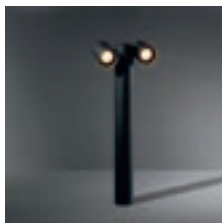

Lowieze high IP54 2x LED GI

2X HIGH POWER LED INCL. 4W

! NOT SUITABLE FOR INSTALLATION ≤ 5 KM FROM THE COAST

INSTALLATION ACCESSORIES

11189802 EARTH PIN H350