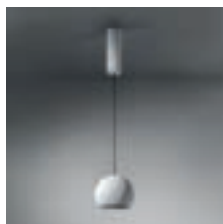

Smart ball suspension 115 GI

LUMINAIRE NOT INCL.

! 500mA DRIVER INCLUDED

SMART COMBINATIONS > SEE PAGES 320-329

WARM DIM