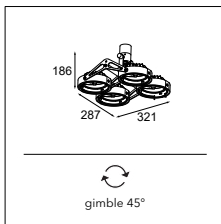

Nomad 4x LED AR111 GE

4X LED MODULE INCL. 12W

* 250mA PER AR111 LED LAMP

DRIVER > SEE PRODUCT PAGE ON WEBSITE

CONNECTED > SEE GOODIES