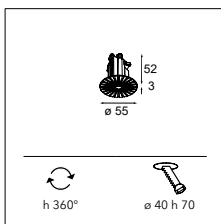

Modupoint LED trimless

LUMINAIRE NOT INCL

! MUST BE USED WITH JACK LED FIXTURES:
MARBULITO > SEE PAGES 384-389
MÉDARD > SEE PAGES 390-395
MINUDE > SEE PAGES 396-401
! MOUNT LED DRIVER REMOTE AND ACCESSIBLE

INSTALLATION ACCESSORIES

13240009 MODUPOINT LED STICK 10CM GE WHITE STRUC

13240032 MODUPOINT LED STICK 10CM GE BLACK STRUC

13240109 MODUPOINT LED STICK 20CM GE WHITE STRUC

13240132 MODUPOINT LED STICK 20CM GE BLACK STRUC

13240209 MODUPOINT LED STICK 30CM GE WHITE STRUC

13240232 MODUPOINT LED STICK 30CM GE BLACK STRUC

n/a	13240400