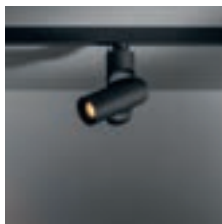

Semih 61 track LED GI

1X LED MODULE INCL. 8.1W

! MUST BE COMBINED WITH MAGNETIC REFLECTOR OR LENS

TRACK COMPONENTS > SEE PAGES 508-511

OPTICAL ACCESSORIES

10218030	MAGNETIC REFLECTOR Ø57 LED 15° ALU
10218130	MAGNETIC REFLECTOR Ø57 LED 25° ALU
10218230	MAGNETIC REFLECTOR Ø57 LED 40° ALU
10218630	MAGNETIC REFLECTOR Ø57 LED 40° CHAMPAGNE
10218430	MAGNETIC REFLECTOR Ø57 LED 40° GOLD
10217003	LENS Ø57 LED 30°
10213802	SNOOT Ø57 BLACK (ONLY IN COMBINATION WITH LENS)

230V

IP20

GWT
960°

0.75KG

TRAILING EDGE DIMMABLE	2700K / CRI90+	3000K / CRI90+
black struc	13441032	13441132
white struc	13441009	13441109

DALI	2700K / CRI90+	3000K / CRI90+
black struc	13441432	13441532
white struc	13441409	13441509

LUMINAIRE OUTPUT & POWER CONSUMPTION (white struc)

2700K / 25° alu	704lm / 11W
3000K / 25° alu	704lm / 11W
3000K / 25° lens	658lm / 11W