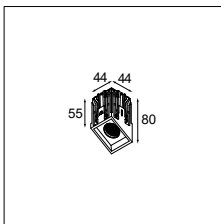

Qbini asy LED GE

1X LED ARRAY INCL. 4.3W

! MUST BE USED WITH QBINI (TRIMLESS) FRAME OR QBINI SURFACE BOX

DRIVER > SEE PRODUCT PAGE ON WEBSITE

CONNECTED > SEE GOODIES

QBINI (TRIMLESS) FRAME > SEE PAGE 235

QBINI SURFACE BOX > SEE PAGE 233, 235

OPTICAL ACCESSORIES

14191032 HONEYCOMB Ø26

14192032 SNOOT Ø26 BLACK

14193032 CROSSBLADE Ø26 BLACK