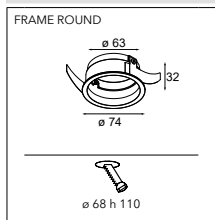

INSTALLATION ACCESSORIES