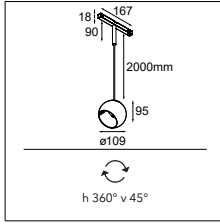

Marbul suspension adjustable track 48V LED GI

1X LED ARRAY INCL. 6W

! MUST BE COMBINED WITH MAGNETIC REFLECTOR
! LONGER SUSPENSION CABLE ON REQUEST
! WHITE PISTA 48V SPOTS HAVE A WHITE 48V TRACK ADAPTER.
BLACK PISTA 48V SPOTS HAVE A BLACK ADAPTER. DEVIATION FROM THIS IS ONLY POSSIBLE ON REQUEST.

CONNECTED > SEE GOODIES

OPTICAL ACCESSORIES

10216830	MAGNETIC REFLECTOR Ø82 LED 10° ALU
10216930	MAGNETIC REFLECTOR Ø82 LED 10° CHAMPAGNE
10217030	MAGNETIC REFLECTOR Ø82 LED 10° GOLD
10217130	MAGNETIC REFLECTOR Ø82 LED 25° ALU
10217230	MAGNETIC REFLECTOR Ø82 LED 25° CHAMPAGNE
10217330	MAGNETIC REFLECTOR Ø82 LED 25° GOLD
10217430	MAGNETIC REFLECTOR Ø82 LED 40° ALU
10217530	MAGNETIC REFLECTOR Ø82 LED 40° CHAMPAGNE
10217630	MAGNETIC REFLECTOR Ø82 LED 40° GOLD
TRACK 48V COMPONENTS > SEE PAGES 462-467