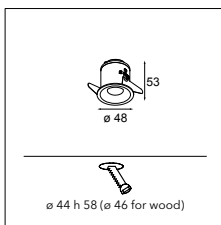

Smart cake 48 IP55 LED GE

1X HIGH POWER LED INCL. | 1.5W

! 3500K ON REQUEST

DRIVER > SEE PRODUCT PAGE ON WEBSITE

SMART COMBINATIONS > SEE PAGES 320-329

CONNECTED > SEE GOODIES

INSTALLATION ACCESSORIES

10889530 CONBOX 100X123X80X187

12290730 GYPKIT 100X120 - 045