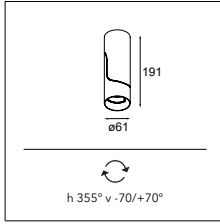

Semih 61 ceiling LED GI

1X LED MODULE INCL. 8.1W

! MUST BE COMBINED WITH MAGNETIC REFLECTOR OR LENS

CONNECTED > SEE GOODIES

OPTICAL ACCESSORIES

10218030	MAGNETIC REFLECTOR Ø57 LED 15° ALU
10218130	MAGNETIC REFLECTOR Ø57 LED 25° ALU
10218230	MAGNETIC REFLECTOR Ø57 LED 40° ALU
10218630	MAGNETIC REFLECTOR Ø57 LED 40° CHAMPAGNE
10218430	MAGNETIC REFLECTOR Ø57 LED 40° GOLD
10217003	LENS Ø57 LED 30°
10213802	SNOOT Ø57 BLACK (ONLY IN COMBINATION WITH LENS)