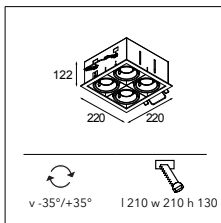

CONNECTED > SEE GOODIES

INSTALLATION ACCESSORIES

10400330 CONBOX 257X327X147X321

10420330 GYPKIT 345X287X315X110

RESISTIVE DIMMABLE	
alu - black	10351405
white struc	10351409

Mini multiple 4x GU10

4X QPAR 16 | GU10 | MAX. 50W