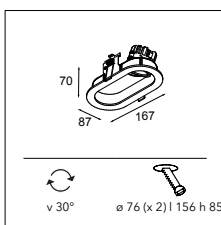

Duell recessed 1x LED GE

1X LED ARRAY INCL. 9.2W

DRIVER > SEE PRODUCT PAGE ON WEBSITE

CONNECTED > SEE GOODIES

INSTALLATION ACCESSORIES

10889830 CONBOX 190X192X130X256

12290930 GYPKIT 190X190 - R38X80