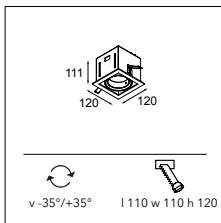

WARM DIM

Mini multiple for 1x LED GE

1X LED (NOT INCL.)

! MUST BE USED WITH M-LED 70

DRIVER > SEE PRODUCT PAGE ON WEBSITE

CONNECTED > SEE GOODIES

M-LED > SEE BELOW

INSTALLATION ACCESSORIES

10400130 CONBOX 122X257X147X186

10420130 GYPKIT 255X152X110X110

alu - black	13130005
white struc	13130009

LUMINAIRE OUTPUT & POWER CONSUMPTION (white struc - value per lamp module)

	350mA	500mA
2700K / 25°	571lm / 6.2W	734lm / 9.2W
3000K / 25°	605lm / 6.2W	813lm / 9.2W
4000K / 25°	649lm / 6.2W	871lm / 9.2W

WARM DIM