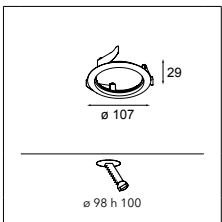

1X LED ARRAY INCL. 9.2W

! MUST BE USED WITH RECESSED RING OR FLANGE
! LED LIGHT IS INSERTED AT A 30° ANGLE

DRIVER > SEE PRODUCT PAGE ON WEBSITE

CONNECTED > SEE GOODIES

INSTALLATION ACCESSORIES

14203009 WINK 82 FLANGE WHSTR (FALSE/CONCRETE CEILINGS)

14203030 RECESSED RING Ø110 (FALSE CEILINGS)

14203032 WINK 82 FLANGE BLSTR (FALSE/CONCRETE CEILINGS)