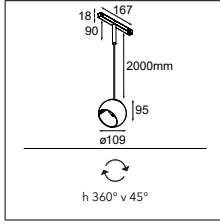

WARM DIM

Marbul suspension adjustable track 48V warm dim LED GI

1X LED ARRAY INCL. 12W

! MUST BE COMBINED WITH MAGNETIC REFLECTOR
! LONGER SUSPENSION CABLE ON REQUEST
! WHITE PISTA 48V SPOTS HAVE A WHITE 48V TRACK ADAPTER.
BLACK PISTA 48V SPOTS HAVE A BLACK ADAPTER. DEVIATION FROM THIS IS ONLY POSSIBLE ON REQUEST.

CONNECTED > SEE GOODIES

OPTICAL ACCESSORIES

10219330	MAGNETIC REFLECTOR Ø82 LED WARM DIM 25° ALU
10219430	MAGNETIC REFLECTOR Ø82 LED WARM DIM 40° ALU
10219830	MAGNETIC REFLECTOR Ø82 LED WARM DIM 40° CHAMPAGNE
10219630	MAGNETIC REFLECTOR Ø82 LED WARM DIM 40° GOLD
TRACK 48V COMPONENTS > SEE PAGES 462-467