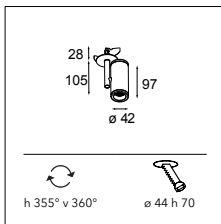

Médard 42 semi-recessed LED GE

1X LED ARRAY INCL. | 11.5W

DRIVER > SEE PRODUCT PAGE ON WEBSITE

CONNECTED > SEE GOODIES