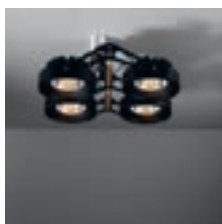

Nomad 111 4x LED GE

4X LED ARRAY INCL. 16.25W

! BASE FLANGE OPTIONAL

DRIVER > SEE PRODUCT PAGE ON WEBSITE

CONNECTED > SEE GOODIES

INSTALLATION ACCESSORIES

10203005 BASE FLANGE Ø90 H3 - ALU

10203009 BASE FLANGE Ø90 H3 - WHITE STRUC

10203032 BASE FLANGE Ø90 H3 - BLACK STRUC

10204005 BASE FLANGE TUBE Ø90 H20 - ALU

10204009 BASE FLANGE TUBE Ø90 H20 - WHITE STRUC

10204032 BASE FLANGE TUBE Ø90 H20 - BLACK STRUC