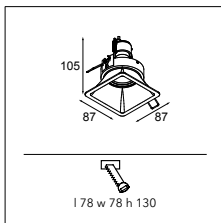

10889830 CONBOX 190X192X130X256

12291130 GYPKIT 190X190X78X78

black	12611002
white struc	12611009

Lotis square GU10

1X QPAR 16 | GU10 | MAX. 50W

* RESISTIVE DIMMABLE ONLY WHEN USED WITH HALOGEN GU10 LAMP

CONNECTED > SEE GOODIES