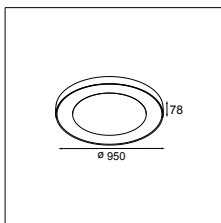

Flat moon eclips 950 suspension down LED GI

LED MODULE INCL. 67W

! SUSPENSION KIT NOT INCLUDED

CONNECTED > SEE GOODIES

INSTALLATION ACCESSORIES

11061809	SUSPENSION KIT 4M - 3X0.75 (3 CABLES) - WHITE STRUC
11061832	SUSPENSION KIT 4M - 3X0.75 (3 CABLES) - BLACK STRUC
11061909	SUSPENSION KIT 4M - 5X0.75 (3 CABLES) - WHITE STRUC
11061932	SUSPENSION KIT 4M - 5X0.75 (3 CABLES) - BLACK STRUC
11066009	SUSPENSION KIT 4M / 3X0.75 TRIANGLE (3 CABLES) WHITE STRUC
11066032	SUSPENSION KIT 4M / 3X0.75 TRIANGLE (3 CABLES) BLACK STRUC
11066109	SUSPENSION KIT 4M / 5X0.75 TRIANGLE (3 CABLES) WHITE STRUC
11066132	SUSPENSION KIT 4M / 5X0.75 TRIANGLE (3 CABLES) BLACK STRUC