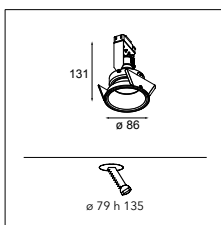

Lotis 86 IP55 LED retrofit

1X LED GU10 INCL. | GU10 | 5.5W

INSTALLATION ACCESSORIES

12290230 GYPKIT 190X190-Ø80