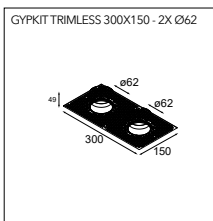

TETRIX OBLIQUE - TRIMLESS

INSTALLATION ACCESSORIES