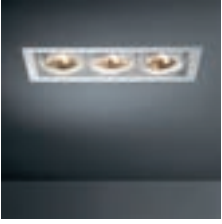

Multiple 3x AR111 GE

3X QR-LP 111 | G53 | MAX. 50W

! CAN BE COMBINED WITH M-LED 111

M-LED > SEE LEFT PAGE

INSTALLATION ACCESSORIES

10390330 CONBOX 228X532X122X292

10410330 GYPKIT 530X257X470X170