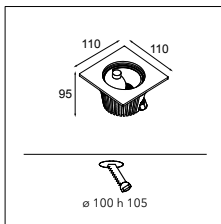

Hipy square 110x110 asy IP67 LED GE

1X LED ARRAY INCL. 9.2W

! SUITABLE FOR INSTALLATION ≤5KM FROM THE COAST

DRIVER > SEE PRODUCT PAGE ON WEBSITE

CONNECTED > SEE GOODIES

INSTALLATION ACCESSORIES

12349930 CONBOX 115X115X150X251

	2700K / CRI90+	3000K / CRI90+
	40°	40°
alu	12346305	12346205

LUMINAIRE OUTPUT & POWER CONSUMPTION (alu)

	350mA	500mA	700mA
2700K / 40°	248lm / 6.2W	333lm / 9.2W	428lm / 13.4W
3000K / 40°	258lm / 6.2W	346lm / 9.2W	445lm / 13.4W