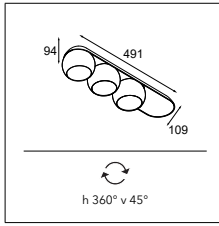

Marbul 3x LED GI

3X LED ARRAY INCL. 4W

! MUST BE COMBINED WITH MAGNETIC REFLECTOR

CONNECTED > SEE GOODIES

OPTICAL ACCESSORIES > SEE ABOVE