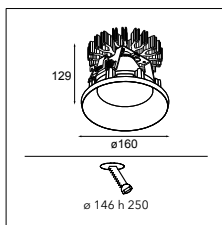

INSTALLATION ACCESSORIES

10889830 CONBOX 190X192X130X256

12290530 GYPKIT 190X190 - Ø108

12810230 RECESSED RING Ø127 H100

RESISTIVE DIMMABLE	
black struc	12792032
gold	12792046
white struc	12792009

Smart kup 160 IP55 LED GE