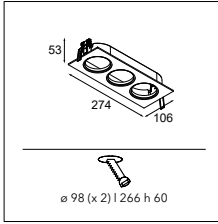

black struc	14042232
donkey grey struc	14042271
white struc	14042209