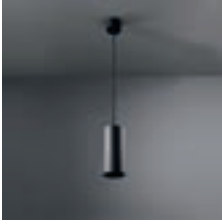

Smart tubed suspension 82 X-large LED GI

LUMINAIRE NOT INCL.

! 500mA DRIVER INCLUDED

SMART COMBINATIONS > SEE PAGES 320-329