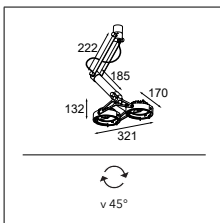

Nomad 2x for LED AR111 GI

2X LED AR111 (NOT INCL.)

! ADVISED TO USE 70008066 (2700K) / 70008067 (2000K-3000K)
OR ANY OTHER AR111 12V RETROFIT LED LAMP