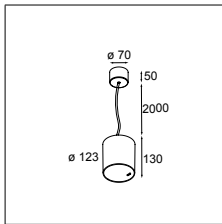

Smart tubed suspension 115 LED GI

LUMINAIRE NOT INCL.

! 500mA DRIVER INCLUDED

SMART COMBINATIONS > SEE PAGES 320-329

Friends of hue

230V

IP20

GWT 960°
1.55KG