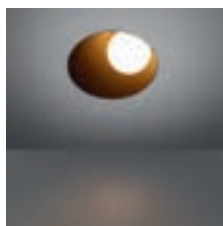

Shellby 176 trimless LED GE

1X LED ARRAY INCL. 8.5W

DRIVER > SEE PRODUCT PAGE ON WEBSITE

CONNECTED > SEE GOODIES

INSTALLATION ACCESSORIES > SEE PAGE 255

12182030 CONBOX 280X350X100X380

12292930 GYPKITTRIMLESS 290X280 - Ø177

12182130 CONCRETE KIT 290X280 - Ø177

12293030 GYPSUM FIBREBOARD 290X280

12182230 RECESSED RING Ø177

12182330 CONCRETE RING Ø177 STAND CONCRETE BOXES

OPTICAL ACCESSORIES

12183041 SHELLBY SKIN ANO CHAMPAGNE

12183042 SHELLBY SKIN ANO GOLD

12183082 SHELLBY SKIN ANO BRONZE

12183084 SHELLBY SKIN ANO SILVER BRONZE

12183092 SHELLBY SKIN PEARLY WHITE