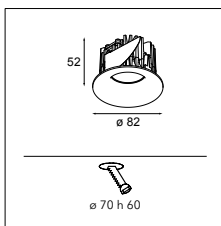

Smart cake 82 IP55 LED GE

1X LED ARRAY INCL. 9.2W

! 3500K ON REQUEST

DRIVER > SEE PRODUCT PAGE ON WEBSITE

SMART COMBINATIONS > SEE PAGES 320-329

CONNECTED > SEE GOODIES

INSTALLATION ACCESSORIES

10889830 CONBOX 190X192X130X256

12290130 GYPKIT 190X190 - Ø70

12291030 GYPKIT 210X190-2XØ70 R35-88

12500230 SMART RECESSED RING 82