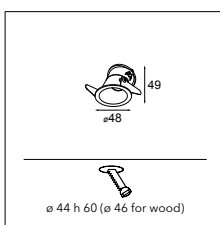

Smart asy lotis 48 LED GE

1X HIGH POWER LED INCL. 1.5W

! 3500K ON REQUEST

DRIVER > SEE PRODUCT PAGE ON WEBSITE

SMART COMBINATIONS > SEE PAGES 320-329

CONNECTED > SEE GOODIES

INSTALLATION ACCESSORIES

10889530 CONBOX 100X123X80X187

12290730 GYPKIT 100X120-045