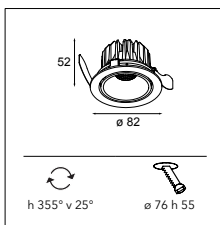

Smart lotis 82 adjustable LED GE

1X LED ARRAY INCL. 9.2W

! 3500 ON REQUEST

DRIVER > SEE PRODUCT PAGE ON WEBSITE

SMART COMBINATIONS > SEE PAGES 320-329

CONNECTED > SEE GOODIES

INSTALLATION ACCESSORIES

10889830 CONBOX 190X192X130X256

12290830 GYPKIT 190X190-Ø76

12500230 SMART RECESSED RING 82