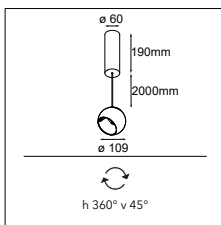

Marbul suspension adjustable LED GI

1X LED ARRAY INCL. 9.3W

! MUST BE COMBINED WITH MAGNETIC REFLECTOR
! LONGER SUSPENSION CABLE ON REQUEST

CONNECTED > SEE GOODIES

OPTICAL ACCESSORIES

10216830	MAGNETIC REFLECTOR Ø82 LED 10° ALU
10216930	MAGNETIC REFLECTOR Ø82 LED 10° CHAMPAGNE
10217030	MAGNETIC REFLECTOR Ø82 LED 10° GOLD
10217130	MAGNETIC REFLECTOR Ø82 LED 25° ALU
10217230	MAGNETIC REFLECTOR Ø82 LED 25° CHAMPAGNE
10217330	MAGNETIC REFLECTOR Ø82 LED 25° GOLD
10217430	MAGNETIC REFLECTOR Ø82 LED 40° ALU
10217530	MAGNETIC REFLECTOR Ø82 LED 40° CHAMPAGNE
10217630	MAGNETIC REFLECTOR Ø82 LED 40° GOLD

WARM DIM