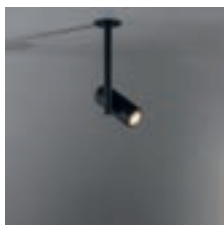

Médard 70 stretched semi-recessed 1x LED GE

1X LED ARRAY INCL. | 16.2W