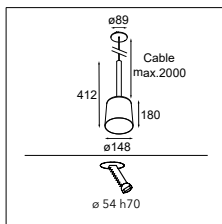

230V

IP20

GWT 960°

0.50KG

black struc	12660032
black struc - gold	12660091
white struc	12660009
white struc - gold	12660089

Tulip bloom (power feed recessed) E27

LAMP EXCL. E27 MAX. 35W

CONNECTED > SEE GOODIES