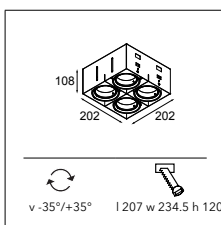

Mini multiple trimless for Smart rings 4x LED GE

4X LED ARRAY INCL. | 9.2W

! MUST BE USED WITH SMART FRONTRINGS
! MUST BE USED WITH RECESSED FRAME

DRIVER > SEE PRODUCT PAGE ON WEBSITE

CONNECTED > SEE GOODIES

SMART FRONTRING > SEE LEFT PAGE

INSTALLATION ACCESSORIES

10440430 CONBOX 237X258X130X315

10460430 RECESSED FRAME MINI MULTIPLE TRIMLESS 4X