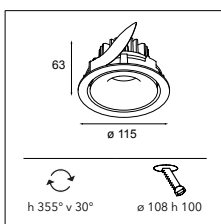

Smart cake 115 adjustable LED GE

1X LED ARRAY INCL. 9.2W

! 3500K ON REQUEST

DRIVER > SEE PRODUCT PAGE ON WEBSITE

SMART COMBINATIONS > SEE PAGES 320-329

CONNECTED > SEE GOODIES

INSTALLATION ACCESSORIES

10889830 CONBOX 190X192X130X256

12290530 GYPKIT 190X190 - Ø108

12810230 RECESSED RING Ø127 H100