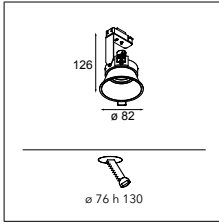

Lotis 82 MR16 GE

12V

IP20

GWT
960°

0.10KG

1X QR-CBC 51 | GX5.3 | MAX. 50W

INSTALLATION ACCESSORIES

10889830 CONBOX 190X192X130X256

12290830 GYPKIT 190X190-Ø76

alu	10880105
black	10880102
gold	10880146
white struc	10880109