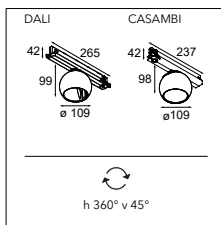

Marbul track LED GI

1X LED ARRAY INCL. 6W

! MUST BE COMBINED WITH MAGNETIC REFLECTOR

CONNECTED > SEE GOODIES

OPTICAL ACCESSORIES

10216830	MAGNETIC REFLECTOR Ø82 LED 10° ALU
10216930	MAGNETIC REFLECTOR Ø82 LED 10° CHAMPAGNE
10217030	MAGNETIC REFLECTOR Ø82 LED 10° GOLD
10217130	MAGNETIC REFLECTOR Ø82 LED 25° ALU
10217230	MAGNETIC REFLECTOR Ø82 LED 25° CHAMPAGNE
10217330	MAGNETIC REFLECTOR Ø82 LED 25° GOLD
10217430	MAGNETIC REFLECTOR Ø82 LED 40° ALU
10217530	MAGNETIC REFLECTOR Ø82 LED 40° CHAMPAGNE
10217630	MAGNETIC REFLECTOR Ø82 LED 40° GOLD

TRACK COMPONENTS > SEE PAGES 508-511