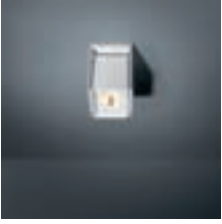

WARM DIM

Rektor recessed LED warm dim GE

1X LED ARRAY INCL. 12W

DRIVER > SEE PRODUCT PAGE ON WEBSITE

CONNECTED > SEE GOODIES

	1800K - 3000K / CRI90+	
	25°	40°
black struc	12821232	12821332
white struc	12821209	12821309

LUMINAIRE OUTPUT & POWER CONSUMPTION
(white struc)

@3000K / 25° 881lm / 12W