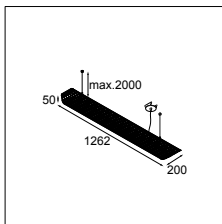

Vaeder suspension (power feed recessed) LED GI

8X LED LINE INCL. 4W

CONNECTED > SEE GOODIES

DALI/PUSHDIM/1-10V	2700K / CRI90+	3000K / CRI90+	4000K / CRI90+
black struc - black	14081548	14081248	14081448
black struc - white	14081572	14081272	14081472
donkey grey struc - black	14081575	14081275	14081475
donkey grey struc - white	14081574	14081274	14081474
white struc - black	14081529	14081229	14081429
white struc - white	14081573	14081273	14081473

LUMINAIRE OUTPUT & POWER CONSUMPTION

(white struc - white)

2700K / 65°	2303lm / 36W
3000K / 65°	2245lm / 36W
4000K / 65°	2669lm / 36W