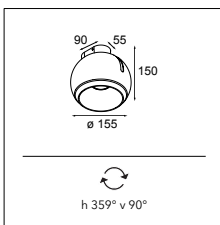

Bolster foot GU10

1X QPAR 16-20 | GU10 | 50W

* RESISTIVE DIMMABLE ONLY WHEN USED WITH HALOGEN GU10 LAMP

CONNECTED > SEE GOODIES

RESISTIVE DIMMABLE	
black struc	11051632