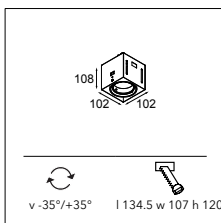

Mini multiple trimless for Smart rings 1x LED GE

1X LED ARRAY INCL. 9.2W

! MUST BE USED WITH SMART FRONTRINGS
! MUST BE USED WITH RECESSED FRAME

DRIVER > SEE PRODUCT PAGE ON WEBSITE

CONNECTED > SEE GOODIES

SMART FRONTRING > SEE BELOW

INSTALLATION ACCESSORIES

10440130 CONBOX 137X158X130X215

10460130 RECESSED FRAME MINI MULTIPLE TRIMLESS 1X