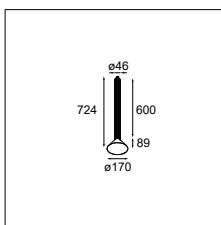

Extruded 600mm LED warm dim GE

1X LED ARRAY INCL. 6W

! SUSPENSION KIT NOT INCLUDED

DRIVER > SEE PRODUCT PAGE ON WEBSITE

CONNECTED > SEE GOODIES

INSTALLATION ACCESSORIES > SEE BELOW