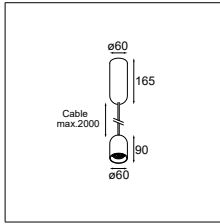

Placebo down LED warm dim GI

1X LED MODULE INCL. 7.4W

! MUST BE COMBINED WITH GLASS TUBE OR GLASS BALL (NOT INCLUDED);
LUMEN OUTPUT DEPENDS ON CHOICE OF GLASS ACCESSORY
! LONGER SUSPENSION CABLE ON REQUEST

CONNECTED > SEE GOODIES

PLACEBO SHADES > SEE PAGE 211

OPTICAL ACCESSORIES

12624038	PLACEBO GLASS TUBE DOWN (46MM) WHITE MATT
12624238	PLACEBO GLASS TUBE DOWN (130MM) WHITE MATT
12626038	PLACEBO GLASS BALL DOWN (Ø90MM) WHITE MATT
12626238	PLACEBO GLASS BALL DOWN (Ø155MM) WHITE MATT