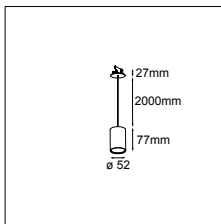

Smart tubed suspension 48 LED GE

LUMINAIRE NOT INCL.

SMART COMBINATIONS > SEE PAGES 320-329

DRIVER > SEE PRODUCT PAGE ON WEBSITE

black struc	12902132
white struc	12902109