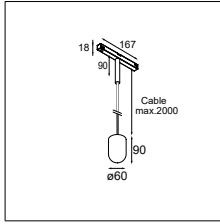

Placebo up track 48V LED GI

1X LED MODULE INCL. 6.3W

! MUST BE COMBINED WITH GLASS TUBE OR GLASS BALL (NOT INCLUDED);
LUMEN OUTPUT DEPENDS ON CHOICE OF GLASS ACCESSORY
! LONGER SUSPENSION CABLE ON REQUEST
! ALL WHITE PISTA 48V SPOTS HAVE A WHITE 48V TRACK ADAPTER.
! ALL OTHER COLOURS HAVE A BLACK ADAPTER. DEVIATION FROM THIS IS ONLY POSSIBLE ON REQUEST.

CONNECTED > SEE GOODIES

PLACEBO SHADES > SEE LEFT PAGE

OPTICAL ACCESSORIES

12623038 PLACEBO GLASS TUBE UP (46MM) WHITE MATT

12623238 PLACEBO GLASS TUBE UP (130MM) WHITE MATT

12625038 PLACEBO GLASS BALL UP (Ø90MM) WHITE MATT

12625238 PLACEBO GLASS BALL UP (Ø155MM) WHITE MATT

TRACK 48V COMPONENTS > SEE PAGES 462-467