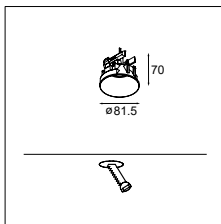

Modupoint LED ø82 deep recessed trimless 1x

LUMINAIRE NOT INCL

! MUST BE USED WITH JACK LED FIXTURES:
MARBULITO > SEE PAGES 384-389
MÉDARD > SEE PAGES 390-395
MINUDE > SEE PAGES 396-401
! DEEP RECESS RESTRICTS ADJUSTABILITY FIXTURES
! COMBINATION WITH MÉDARD REQUIRES THE USE OF MODUPOINT STICK
! MOUNT LED DRIVER REMOTE AND ACCESSIBLE

INSTALLATION ACCESSORIES

11624030	CONBOX 140X250X100X210⁽¹⁾
12293430	GYPKIT TRIMLESS 150X150 - Ø82
13240930	CONCRETE KIT 150X150 - Ø82
13241030	RECESSED RING Ø82
13240009	MODUPOINT LED STICK 10CM GE WHITE STRUC
13240032	MODUPOINT LED STICK 10CM GE BLACK STRUC
13240109	MODUPOINT LED STICK 20CM GE WHITE STRUC
13240132	MODUPOINT LED STICK 20CM GE BLACK STRUC
13240209	MODUPOINT LED STICK 30CM GE WHITE STRUC
13240232	MODUPOINT LED STICK 30CM GE BLACK STRUC

⁽¹⁾ can be used with Gypkit Trimless and Concrete Kit

black struc	13240632
white struc	13240609