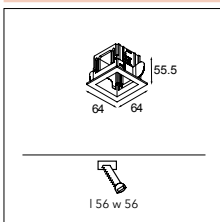

QBINI (TRIMLESS) FRAME

QBINI FRAME 1X

14171009 WHITE STRUC
14171032 BLACK STRUC
14171046 GOLD