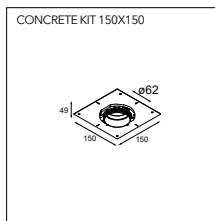

TETRIX OBLIQUE - TRIMLESS

INSTALLATION ACCESSORIES