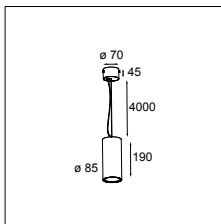

Lotis tubed suspension LED retrofit

1X LED GU10 INCL. | GU10 | 5.5W