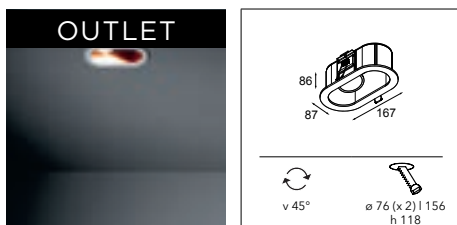

Duell recessed 1x MR16 GE

1X QR-CBC 51 | GU 5.3 | MAX. 50W

INSTALLATION ACCESSORIES

10889830 CONBOX 190X192X130X256

12290930 GYPKIT 190X190 - R38X80

white struc - black

11070429