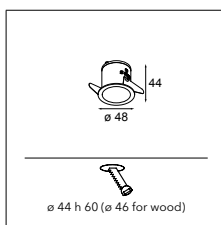

Smart lotis 48 LED GE

1X HIGH POWER LED INCL. 1.5W

! 3500K ON REQUEST

DRIVER > SEE PRODUCT PAGE ON WEBSITE

SMART COMBINATIONS > SEE PAGES 320-329

CONNECTED > SEE GOODIES

INSTALLATION ACCESSORIES

10889530 CONBOX 100X123X80X187

12290730 GYPKIT 100X120 - Ø45