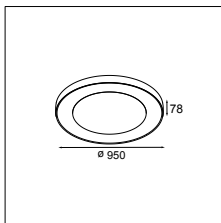

Flat moon eclips 950 ceiling down LED GI

LED MODULE INCL. 67W

CONNECTED > SEE GOODIES