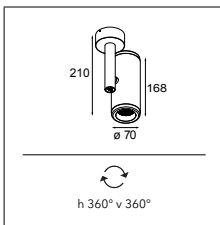

TRAILING EDGE DIMMABLE	2700K / CRI90+		3000K / CRI90+	
	25°	40°	25°	40°
black struc	12732632	12732832	12734132	12734332
white struc	12732609	12732809	12734109	12734309

LUMINAIRE OUTPUT & POWER CONSUMPTION

(white struc)

2700K / 25°	936lm / 13W
3000K / 25°	920lm / 13W

WARM DIM