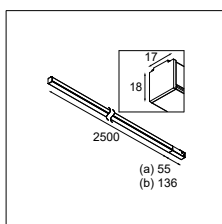

Pista track 48V LED linear (2500mm) GI

1X LED-STRIP INCL. 42.5W

CONNECTED > SEE GOODIES

TRACK 48V COMPONENTS > SEE PAGES 462-467