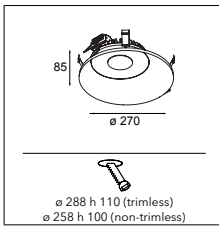

Scotty 270 LED GE

1X LED DISC INCL

! FOR TRIMLESS INSTALLATION: MUST BE USED WITH RECESSED RING

DRIVER > SEE PRODUCT PAGE ON WEBSITE

CONNECTED > SEE GOODIES

INSTALLATION ACCESSORIES **OUTLET**

11799530	CONBOX 375X335X111 PLASTER FINISH TRIMLESS
11799730	CONBOX 375X335X125 CONCRETE FINISH TRIMLESS
11799430	RECESSED RING Ø288 H125