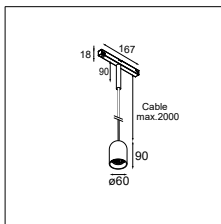

Placebo down track 48V LED warm dim GI

1X LED MODULE INCL. 7.4W

! MUST BE COMBINED WITH GLASS TUBE OR GLASS BALL (NOT INCLUDED);
LUMEN OUTPUT DEPENDS ON CHOICE OF GLASS ACCESSORY
! LONGER SUSPENSION CABLE ON REQUEST
! ALL WHITE PISTA 48V SPOTS HAVE A WHITE 48V TRACK ADAPTER.
! ALL OTHER COLOURS HAVE A BLACK ADAPTER. DEVIATION FROM THIS IS ONLY POSSIBLE ON REQUEST.

CONNECTED > SEE GOODIES

PLACEBO SHADES > SEE LEFT PAGE

OPTICAL ACCESSORIES

12624038 PLACEBO GLASS TUBE DOWN (46MM) WHITE MATT

12624238 PLACEBO GLASS TUBE DOWN (130MM) WHITE MATT

12626038 PLACEBO GLASS BALL DOWN (Ø90MM) WHITE MATT

12626238 PLACEBO GLASS BALL DOWN (Ø155MM) WHITE MATT

TRACK 48V COMPONENTS > SEE PAGES 462-467