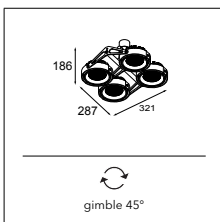

Nomad 111 4x LED GE

4X LED ARRAY INCL. 16.25W

! BASE FLANGE OPTIONAL

DRIVER > SEE PRODUCT PAGE ON WEBSITE

CONNECTED > SEE GOODIES

INSTALLATION ACCESSORIES

10203005 BASE FLANGE Ø90 H3 - ALU

10203009 BASE FLANGE Ø90 H3 - WHITE STRUC

10203032 BASE FLANGE Ø90 H3 - BLACK STRUC

10204005 BASE FLANGE TUBE Ø90 H20 - ALU

10204009 BASE FLANGE TUBE Ø90 H20 - WHITE STRUC

10204032 BASE FLANGE TUBE Ø90 H20 - BLACK STRUC