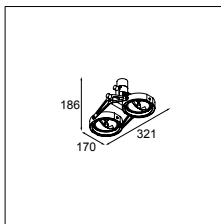

Nomad 2x AR111 GE

2X QR-LP 111 | G53 | MAX. 50W

! BASE FLANGE OPTIONAL
! CAN BE COMBINED WITH M-LED 111

M-LED > SEE BELOW

INSTALLATION ACCESSORIES

10203005 BASE FLANGE Ø90 H3 - ALU

10203009 BASE FLANGE Ø90 H3 - WHITE STRUC

10203032 BASE FLANGE Ø90 H3 - BLACK STRUC

10204005 BASE FLANGE TUBE Ø90 H20 - ALU

10204009 BASE FLANGE TUBE Ø90 H20 - WHITE STRUC

10204032 BASE FLANGE TUBE Ø90 H20 - BLACK STRUC