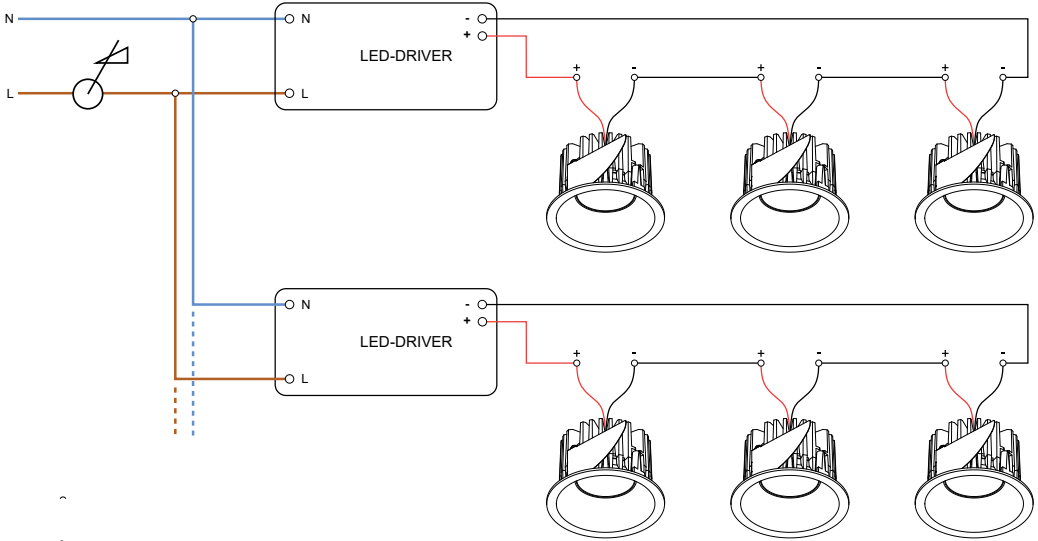

Wiring diagrams

MAINS

- CHECK DIMMER AND DRIVER COMPATIBILITY
- USE A TRAILING EDGE DIMMER FOR OPTIMAL DIMMING PERFORMANCE