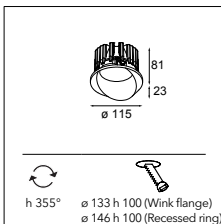

Wink 115 LED GE

1X LED ARRAY INCL. 16.2W

! MUST BE USED WITH RECESSED RING OR FLANGE

DRIVER > SEE PRODUCT PAGE ON WEBSITE

CONNECTED > SEE GOODIES

INSTALLATION ACCESSORIES

13073009	WINK 115 FLANGE WHSTR (FALSE/CONCRETE CEILINGS)
13073032	WINK 115 FLANGE BLSTR (FALSE/CONCRETE CEILINGS)
14204030	RECESSED RING Ø146 (FALSE CEILINGS)