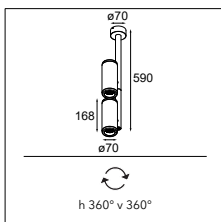

Médard 70 stretched 2x LED warm dim GI

2X LED ARRAY INCL. | 12W