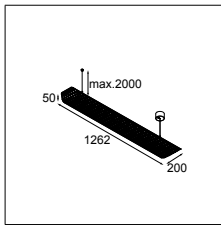

LUMINAIRE OUTPUT & POWER CONSUMPTION (white struc - white)

2700K / 65°	2303lm / 36W
3000K / 65°	2245lm / 36W
4000K / 65°	2669lm / 36W

Vaeder suspension (power feed surface) LED GI

8X LED LINE INCL. 4W

CONNECTED > SEE GOODIES