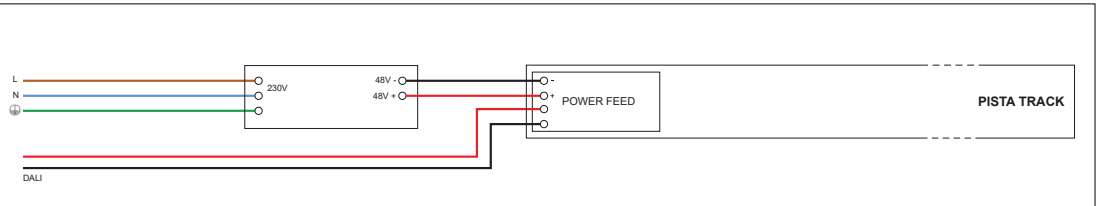

Wiring diagrams

PUSHDIM - SINGLE DIM CHANNEL

PUSHDIM - DOUBLE DIM CHANNEL

PUSHDIM - MASTER SLAVE WITH SYNCHRONISATION CABLE

Wiring diagrams - Pista track 48V

HUE 1-10V

1-10V

DALI