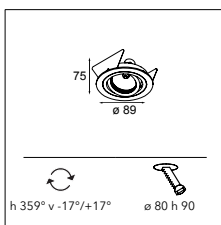

K-1 89 MR16 GE

1X QR-CBC 51 | GX5.3 | MAX. 50W

INSTALLATION ACCESSORIES

10889830 CONBOX 190X192X130X256

12290230 GYPKIT 190X190-Ø80

OPTICAL ACCESSORIES

10280102 BLRING Ø50 HIGH BLACK

alu	10270105
black	10270102
white struc	10270101