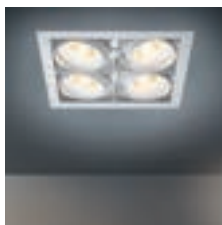

Multiple for 4x LED GE

4X LED (NOT INCL.)

! MUST BE USED WITH M-LED 111

DRIVER > SEE PRODUCT PAGE ON WEBSITE

CONNECTED > SEE GOODIES

M-LED > SEE LEFT PAGE

INSTALLATION ACCESSORIES

10390430 CONBOX 382X387X122X446

10410430 GYPKIT 385X412X325X325