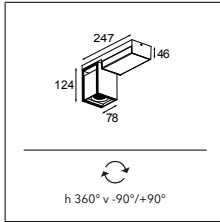

CONNECTED > SEE GOODIES

230V

R.C

1.38KG

TRAILING EDGE DIMMABLE	1800K - 3000K / CRI90+	
	25°	40°
black struc - black struc	12826256	12826356
black struc - brushed alu	12826262	12826362
black struc - chrome	12826264	12826364
black struc - smoked bronze	12826267	12826367
complete white struc	12826209	12826309
white struc - brushed alu	12826261	12826361
white struc - chrome	12826263	12826363
white struc - smoked bronze	12826266	12826366

LUMINAIRE OUTPUT & POWER CONSUMPTION (white struc - white struc)

@3000K / 25°

881lm / 13.5W