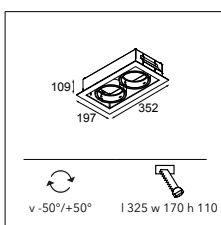

Multiple for 2x LED GE

2X LED (NOT INCL.)

! MUST BE USED WITH M-LED 111

DRIVER > SEE PRODUCT PAGE ON WEBSITE

CONNECTED > SEE GOODIES

M-LED > SEE BELOW

INSTALLATION ACCESSORIES

10390230 CONBOX 228X387X122X292

10410230 GYPKIT 385X257X325X170