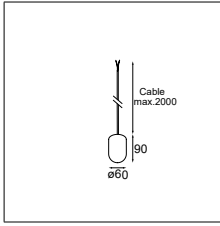

WARM DIM

Placebo up LED warm dim for Kompas GE

350mA

IP20

GWT
650°

0.50KG

1X LED ARRAY INCL. 6.3W

- ! MUST BE COMBINED WITH KOMPAS CEILING BASE (SEE MATRIX PAGES 108-109)
- ! MUST BE COMBINED WITH GLASS TUBE OR GLASS BALL (NOT INCLUDED);
- LUMEN OUTPUT DEPENDS ON CHOICE OF GLASS ACCESSORY
- ! CAN BE COMBINED WITH PLACEBO SHADES
- ! LONGER SUSPENSION CABLE ON REQUEST