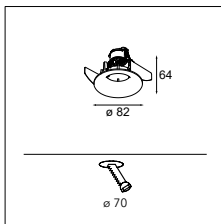

Smart cake 82 GU10 GE for tube/box

1X LED GU10 EXCL. INCL.

SMART COMBINATIONS > SEE PAGES 320-329

CONNECTED > SEE GOODIES

black struc	12420232
gold	12420246
white struc	12420209