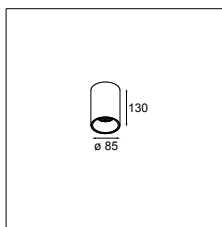

Lotis tubed surface GU10

1X QPAR 16 | GU10 | MAX. 35W