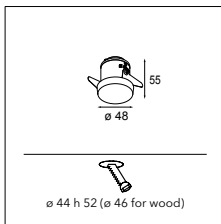

Smart kup 48 + IP55 LED GE

1X LED ARRAY INCL. 3W

! 3500K ON REQUEST

DRIVER > SEE PRODUCT PAGE ON WEBSITE

SMART COMBINATIONS > SEE PAGES 320-329

CONNECTED > SEE GOODIES

INSTALLATION ACCESSORIES

10889530 CONBOX 100X123X80X187

12290730 GYPKIT 100X120 - Ø45