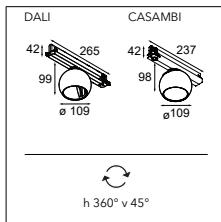

Marbul track LED warm dim GI

1X LED ARRAY INCL. 12W

! MUST BE COMBINED WITH MAGNETIC REFLECTOR

CONNECTED > SEE GOODIES

OPTICAL ACCESSORIES

10219330	MAGNETIC REFLECTOR Ø82 LED WARM DIM 25° ALU
10219430	MAGNETIC REFLECTOR Ø82 LED WARM DIM 40° ALU
10219830	MAGNETIC REFLECTOR Ø82 LED WARM DIM 40° CHAMPAGNE
10219630	MAGNETIC REFLECTOR Ø82 LED WARM DIM 40° GOLD

TRACK COMPONENTS > SEE PAGES 508-511