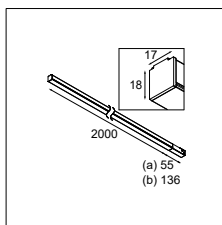

Pista track 48V LED linear (2000mm) GI

1X LED-STRIP INCL. 34W

CONNECTED > SEE GOODIES

TRACK 48V COMPONENTS > SEE PAGES 462-467