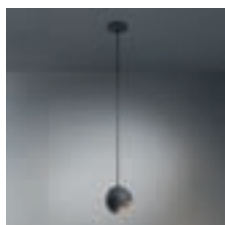

Marbul suspension adjustable LED GE

1X LED ARRAY INCL. 9.3W

! MUST BE COMBINED WITH MAGNETIC REFLECTOR
! LONGER SUSPENSION CABLE ON REQUEST

DRIVER > SEE PRODUCT PAGE ON WEBSITE

CONNECTED > SEE GOODIES

OPTICAL ACCESSORIES

10216830	MAGNETIC REFLECTOR Ø82 LED 10° ALU
10216930	MAGNETIC REFLECTOR Ø82 LED 10° CHAMPAGNE
10217030	MAGNETIC REFLECTOR Ø82 LED 10° GOLD
10217130	MAGNETIC REFLECTOR Ø82 LED 25° ALU
10217230	MAGNETIC REFLECTOR Ø82 LED 25° CHAMPAGNE
10217330	MAGNETIC REFLECTOR Ø82 LED 25° GOLD
10217430	MAGNETIC REFLECTOR Ø82 LED 40° ALU
10217530	MAGNETIC REFLECTOR Ø82 LED 40° CHAMPAGNE
10217630	MAGNETIC REFLECTOR Ø82 LED 40° GOLD