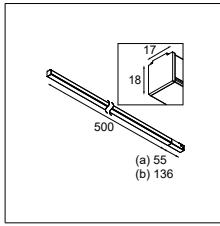

Pista track 48V LED linear night light (500mm) GI

1X LED-STRIP INCL. | 8.5W

CONNECTED > SEE GOODIES

TRACK 48V COMPONENTS > SEE PAGES 462-467