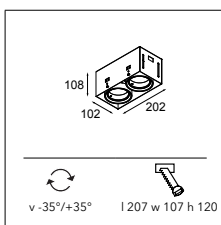

Mini multiple trimless for Smart rings 2x LED GE

2X LED ARRAY INCL. 9.2W

! MUST BE USED WITH SMART FRONTRINGS
! MUST BE USED WITH RECESSED FRAME

DRIVER > SEE PRODUCT PAGE ON WEBSITE

CONNECTED > SEE GOODIES

SMART FRONTRING > SEE BELOW

INSTALLATION ACCESSORIES

10440230 CONBOX 237X158X130X315

10460230 RECESSED FRAME MINI MULTIPLE TRIMLESS 2X