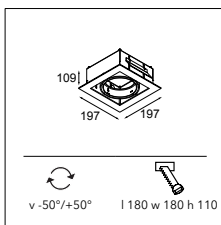

SMART FRONTRINGS

SMART FLAT FRONTRING

SMART CAKE FRONTRING

SMART KUP FRONTRING

SMART LOTIS FRONTRING

Multiple for 1x LED GE

1X LED (NOT INCL.)

! MUST BE USED WITH M-LED 111