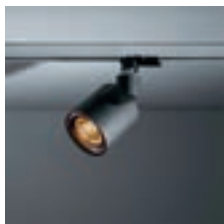

Stove track LED GI

1X LED ARRAY INCL. | 11W

TRACK COMPONENTS > SEE PAGES 508-511

OPTICAL ACCESSORIES

11949730 REFLECTOR LED Ø80 FLOOD

11949930 REFLECTOR LED Ø80 SPOT

230V

IP20

GWT
960°

1.36KG

TRAILING EDGE DIMMABLE	2700K / CRI90+	
	25°	
black struc	11877132	
white struc	11877109	

DALI	2700K / CRI90+	4000K / CRI90+
	25°	25°
black struc	11878132	11878432
white struc	11878109	11878409

LUMINAIRE OUTPUT & POWER CONSUMPTION

(white struc)

2700K / 25°	940lm / 13.5W
4000K / 25°	1076lm / 13.5W