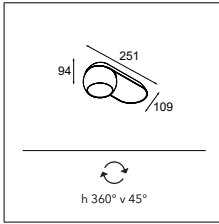

Marbul 1x LED warm dim GI

1X LED ARRAY INCL. 12W

! MUST BE COMBINED WITH MAGNETIC REFLECTOR

OPTICAL ACCESSORIES

10219330	MAGNETIC REFLECTOR Ø82 LED WARM DIM 25° ALU
10219430	MAGNETIC REFLECTOR Ø82 LED WARM DIM 40° ALU
10219830	MAGNETIC REFLECTOR Ø82 LED WARM DIM 40° CHAMPAGNE
10219630	MAGNETIC REFLECTOR Ø82 LED WARM DIM 40° GOLD