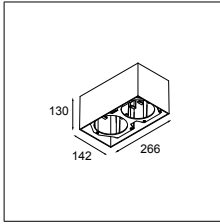

Smart surface box 115 2x LED GI

LUMINAIRE NOT INCL.

! 500mA DRIVER INCLUDED

SMART COMBINATIONS > SEE PAGES 320-329

SMART MASK > SEE ABOVE