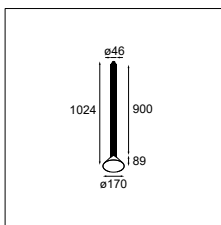

Extruded 900mm LED GE

1X LED ARRAY INCL. 8.5W

! SUSPENSION KIT NOT INCLUDED

DRIVER > SEE PRODUCT PAGE ON WEBSITE

CONNECTED > SEE GOODIES

INSTALLATION ACCESSORIES > SEE BELOW