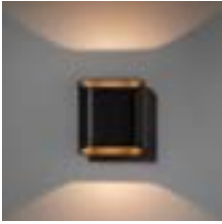

Trapz LED 900lm GI

2X LED ARRAY INCL. 5W