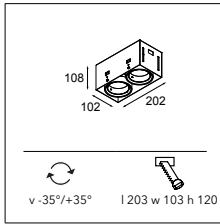

Mini multiple trimless for 2x LED GE

2X LED (NOT INCL.)

! MUST BE USED WITH M-LED 70

DRIVER > SEE PRODUCT PAGE ON WEBSITE

CONNECTED > SEE GOODIES

M-LED > SEE BELOW

INSTALLATION ACCESSORIES

10440230 CONBOX 237X158X130X315

10460230 RECESSED FRAME MINI MULTIPLE TRIMLESS 2X

black	13131102
white struc	13131109

LUMINAIRE OUTPUT & POWER CONSUMPTION (white struc - value per lamp module)

	350mA	500mA
2700K / 25°	571lm / 6.2W	734lm / 9.2W
3000K / 25°	605lm / 6.2W	813lm / 9.2W
4000K / 25°	649lm / 6.2W	871lm / 9.2W

M-LED

14070002	M-LED 70 2700K 15° GE BLACK MATT	14070402	M-LED 70 3000K 25° GE BLACK MATT	14070802	M-LED 70 4000K 40° GE BLACK MATT
14070009	M-LED 70 2700K 15° GE WHITE STRUC	14070409	M-LED 70 3000K 25° GE WHITE STRUC	14070809	M-LED 70 4000K 40° GE WHITE STRUC
14070102	M-LED 70 2700K 25° GE BLACK MATT	14070502	M-LED 70 3000K 40° GE BLACK MATT	14070902	M-LED 70 1800-3000K 15° GE BLACK MATT
14070109	M-LED 70 2700K 25° GE WHITE STRUC	14070509	M-LED 70 3000K 40° GE WHITE STRUC	14070909	M-LED 70 1800-3000K 15° GE WHITE STRUC
14070202	M-LED 70 2700K 40° GE BLACK MATT	14070602	M-LED 70 4000K 15° GE BLACK MATT	14071002	M-LED 70 1800-3000K 25° GE BLACK MATT
14070209	M-LED 70 2700K 40° GE WHITE STRUC	14070609	M-LED 70 4000K 15° GE WHITE STRUC	14071009	M-LED 70 1800-3000K 25° GE WHITE STRUC
14070302	M-LED 70 3000K 15° GE BLACK MATT	14070702	M-LED 70 4000K 25° GE BLACK MATT	14071102	M-LED 70 1800-3000K 40° GE BLACK MATT
14070309	M-LED 70 3000K 15° GE WHITE STRUC	14070709	M-LED 70 4000K 25° GE WHITE STRUC	14071109	M-LED 70 1800-3000K 40° GE WHITE STRUC

REQUIRED PARTS