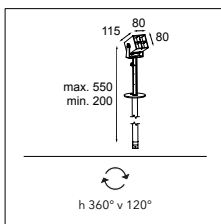

Julien square IP54 LED GE

1X HIGH POWER LED INCL. 4W

! NOT SUITABLE FOR INSTALLATION $\leq$ 5KM FROM THE COAST

DRIVER > SEE PRODUCT PAGE ON WEBSITE