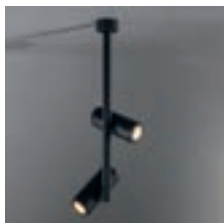

Médard 70 stretched 2x LED warm dim GI

2X LED ARRAY INCL. | 12W