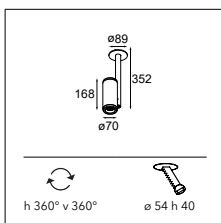

Médard 70 stretched semi-recessed 1x LED GE

1X LED ARRAY INCL. | 16.2W