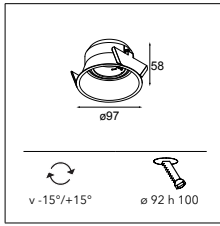

Lotis 97 concrete adjustable for LED GE

1X LED (NOT INCL.)

! MUST BE USED WITH M-LED 50

DRIVER > SEE PRODUCT PAGE ON WEBSITE

CONNECTED > SEE GOODIES

M-LED > SEE BELOW