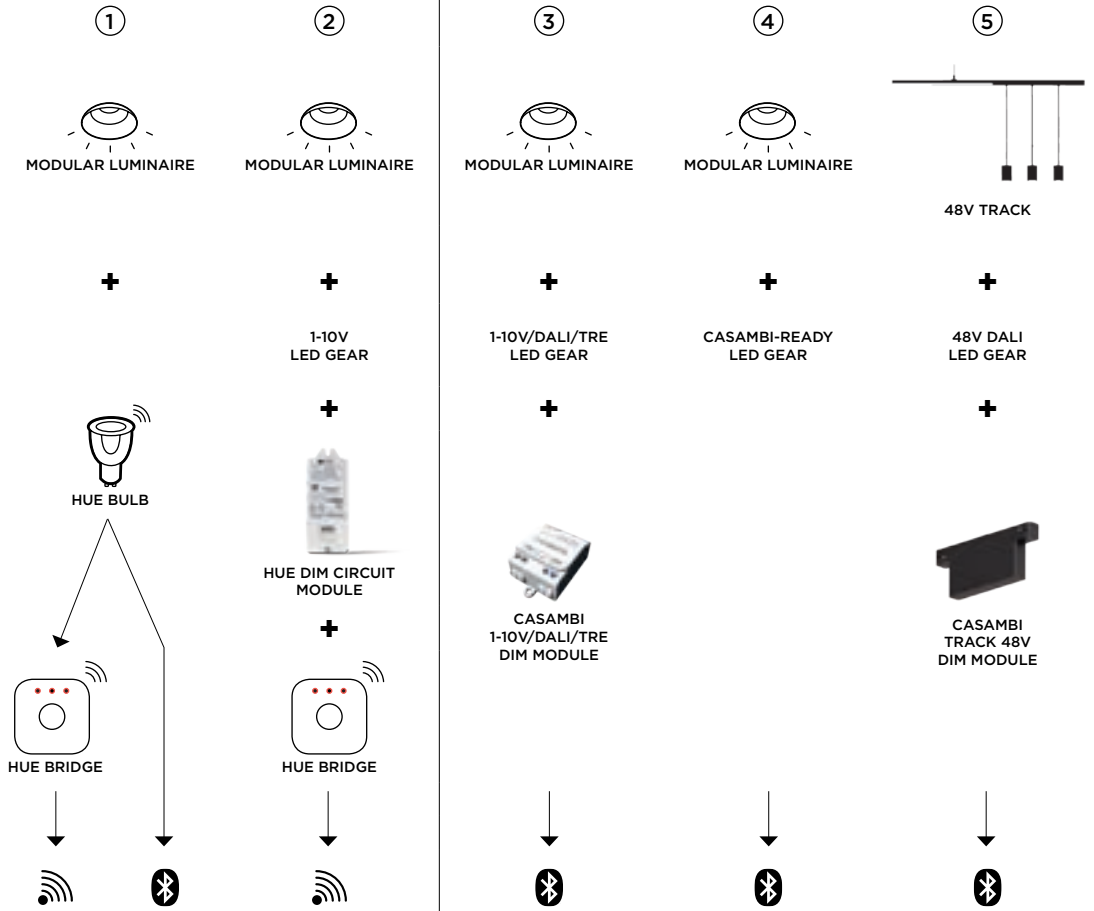

Choosing a connected technology

What do you have in mind?

Here are a few tips to help you decide what you need.

CASAMBI

Creating a smart room (1)

Your project is a room with installed luminaires (with GU10 or E27 sockets) without the possibility to change wiring in order to dim your lights. Hue offers connected-ready bulbs, compatible with Bluetooth and Wifi, which you can simply screw in existing luminaires. Just install the app - and create a connection with Hue Bridge if you want to connect via Wifi - and voila. Many of our loved residential luminaires such as Smart, Lotis, Nomad, Duell, and our latest, Tulip, can be retrofitted to incorporate smart lighting.