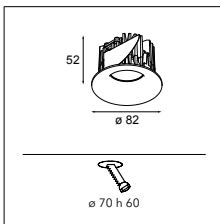

Smart cake 82 LED warm dim GE

1X LED ARRAY INCL. 6W

DRIVER > SEE PRODUCT PAGE ON WEBSITE

SMART COMBINATIONS > SEE PAGES 320-329

CONNECTED > SEE GOODIES

INSTALLATION ACCESSORIES

10889830 CONBOX 190X192X130X256

12290130 GYPKIT 190X190 - Ø70

12291030 GYPKIT 210X190-2XØ70 R35-88

12500230 SMART RECESSED RING 82