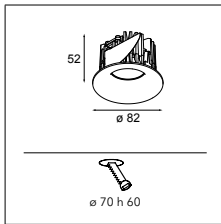

Smart cake 82 IP55 LED warm dim GE

1X LED ARRAY INCL. 6W

DRIVER > SEE PRODUCT PAGE ON WEBSITE

SMART COMBINATIONS > SEE PAGES 320-329

CONNECTED > SEE GOODIES

INSTALLATION ACCESSORIES

10889830 CONBOX 190X192X130X256

12290130 GYPKIT 190X190 - Ø70

12291030 GYPKIT 210X190-2XØ70 R35-88

12500230 SMART RECESSED RING 82