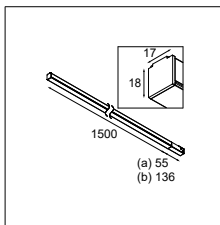

Pista track 48V LED linear (1500mm) GI

1X LED-STRIP INCL. | 25.5W

CONNECTED > SEE GOODIES

TRACK 48V COMPONENTS > SEE PAGES 462-467