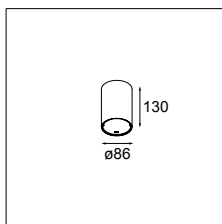

Smart surface tubed 82 large LED GI

LUMINAIRE NOT INCL.

* ONLY WHEN COMBINED WITH SMART 82 LED IP55

! 500mA DRIVER INCLUDED

SMART COMBINATIONS > SEE PAGES 320-329