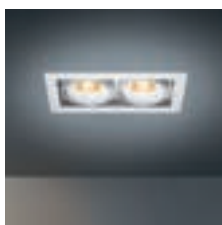

Multiple for 2x LED GE

2X LED (NOT INCL.)

! MUST BE USED WITH M-LED 111

DRIVER > SEE PRODUCT PAGE ON WEBSITE

CONNECTED > SEE GOODIES

M-LED > SEE BELOW

INSTALLATION ACCESSORIES

10390230 CONBOX 228X387X122X292

10410230 GYPKIT 385X257X325X170