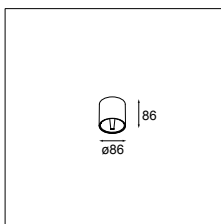

Smart surface tubed 82 small LED GE

LUMINAIRE NOT INCL.

* ONLY WHEN COMBINED WITH SMART 82 LED IP55

SMART COMBINATIONS > SEE PAGES 320-329

DRIVER > SEE PRODUCT PAGE ON WEBSITE

alu brushed	12841024
black struc	12841032
white struc	12841009