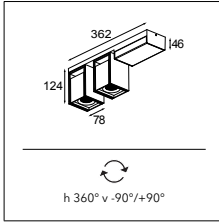

CONNECTED > SEE GOODIES