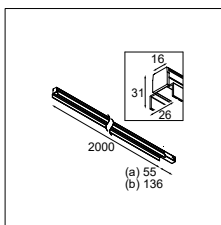

Pista track 48V LED linear flaps GI (2000mm)

X LED-STRIP INCL. 34W

CONNECTED > SEE GOODIES

TRACK 48V COMPONENTS > SEE PAGES 462-467

NOT DIMMABLE (a)	2700K / CRI90+	3000K / CRI90+
black struc	13452332	13452832
white struc	13452309	13452809

1-10V (b)	2700K / CRI90+	3000K / CRI90+
black struc	13450332	13450832
white struc	13450309	13450809

DALI (b)	2700K / CRI90+	3000K / CRI90+
black struc	13451332	13451832
white struc	13451309	13451809

LUMINAIRE OUTPUT & POWER CONSUMPTION (white struc)

2700K	2429lm / 34W
3000K	2548lm / 34W