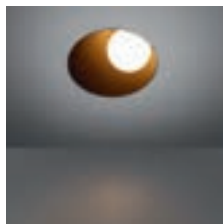

WARM DIM

Shellby 176 trimless LED warm dim GE

1X LED ARRAY INCL. 12W

DRIVER > SEE PRODUCT PAGE ON WEBSITE

CONNECTED > SEE GOODIES

INSTALLATION ACCESSORIES > SEE PAGE 255

12182030 CONBOX 280X350X100X380

12292930 GYPKITTRIMLESS 290X280 - Ø177

12182130 CONCRETE KIT 290X280 - Ø177

12293030 GYPSUM FIBREBOARD 290X280

12182230 RECESSED RING Ø177

12182330 CONCRETE RING Ø177 STAND CONCRETE BOXES

OPTIONAL ACCESSORIES > SEE ABOVE

REQUIRED PARTS BASED ON CEILING TYPE