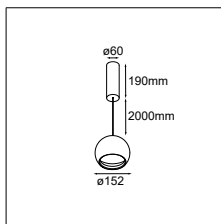

Smart ball suspension 115 GI

LUMINAIRE NOT INCL.

! 500mA DRIVER INCLUDED

SMART COMBINATIONS > SEE PAGES 320-329

WARM DIM