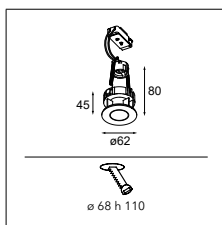

Tetrix Pinhole 62 GU10 for LED

1X LED GU10 (NOT INCL.) | GU10

INSTALLATION ACCESSORIES > SEE PAGE 347