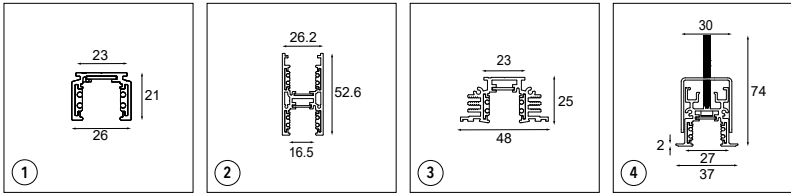

Track components - 48V

TRACK 48V

PROFILE

13410009 PISTA TRACK 48V SURFACE PROFILE 1M WHITE STRUC (1)

13410032 PISTA TRACK 48V SURFACE PROFILE 1M BLACK STRUC (1)

13410109 PISTA TRACK 48V SURFACE PROFILE 2M WHITE STRUC (1)

13410132 PISTA TRACK 48V SURFACE PROFILE 2M BLACK STRUC (1)

13410209 PISTA TRACK 48V SURFACE PROFILE 3M WHITE STRUC (1)

13410232 PISTA TRACK 48V SURFACE PROFILE 3M BLACK STRUC (1)

12360009 PISTA TRACK 48V UP/DOWN PROFILE 1M WHITE STRUC (2)

12360032 PISTA TRACK 48V UP/DOWN PROFILE 1M BLACK STRUC (2)

12360109 PISTA TRACK 48V UP/DOWN PROFILE 2M WHITE STRUC (2)

12360132 PISTA TRACK 48V UP/DOWN PROFILE 2M BLACK STRUC (2)

12360209 PISTA TRACK 48V UP/DOWN PROFILE 3M WHITE STRUC (2)

12360232 PISTA TRACK 48V UP/DOWN PROFILE 3M BLACK STRUC (2)

13410302 PISTA TRACK 48V RECESSED TRIMLESS PROFILE 1M BLACK (3)

13410402 PISTA TRACK 48V RECESSED TRIMLESS PROFILE 2M BLACK (3)

13410502 PISTA TRACK 48V RECESSED TRIMLESS PROFILE 3M BLACK (3)

13419109 PISTA TRACK 48V RECESSED (FLANGE) PROFILE 1M WHITE STRUC (4)

13419132 PISTA TRACK 48V RECESSED (FLANGE) PROFILE 1M BLACK STRUC (4)

13419209 PISTA TRACK 48V RECESSED (FLANGE) PROFILE 2M WHITE STRUC (4)

13419232 PISTA TRACK 48V RECESSED (FLANGE) PROFILE 2M BLACK STRUC (4)

13419309 PISTA TRACK 48V RECESSED (FLANGE) PROFILE 3M WHITE STRUC (4)

13419332 PISTA TRACK 48V RECESSED (FLANGE) PROFILE 3M BLACK STRUC (4)