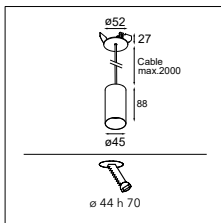

Minude 45 suspension LED GE

1X LED ARRAY INCL. 8.1W

DRIVER > SEE PRODUCT PAGE ON WEBSITE

CONNECTED > SEE GOODIES