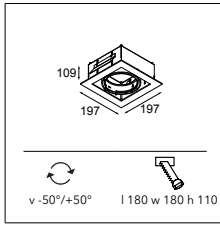

Multiple 1x AR111 GE

1X QR-LP 111 | G53 | MAX. 50W

! CAN BE COMBINED WITH M-LED 111

M-LED > SEE BELOW

INSTALLATION ACCESSORIES

10390130 CONBOX 183X312X122X247

10410130 GYPKIT 310X212X170X170

alu - black	10350105
white struc	10350109

Multiple 2x AR111 GE