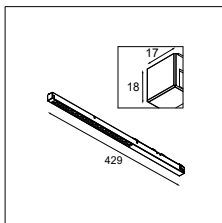

Pista track 48V LED linear spots (16x) GI

1X LED LINE INCL. 19W

CONNECTED > SEE GOODIES

TRACK 48V COMPONENTS > SEE PAGES 462-467