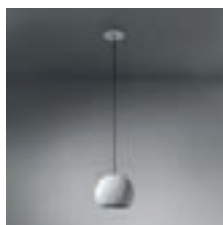

Smart ball suspension 115 GE

LUMINAIRE NOT INCL.

! LONGER SUSPENSION CABLE ON REQUEST

DRIVER > SEE PRODUCT PAGE ON WEBSITE

SMART COMBINATIONS > SEE PAGES 320-329