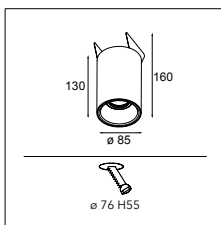

Lotis tubed recessed MR16 GE

1X QR-CBC 51 | GU 5.3 | MAX. 50W