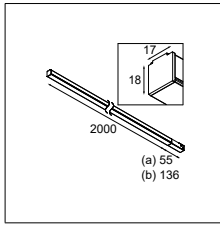

Pista track 48V LED linear night light (2000mm) GI

1X LED-STRIP INCL. 34W

CONNECTED > SEE GOODIES

TRACK 48V COMPONENTS > SEE PAGES 462-467