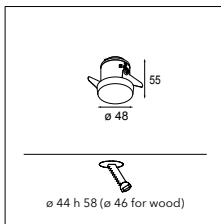

Smart kup 48 IP55 LED GE

1X HIGH POWER LED INCL. | 1.5W

! 3500K ON REQUEST

DRIVER > SEE PRODUCT PAGE ON WEBSITE

SMART COMBINATIONS > SEE PAGES 320-329

CONNECTED > SEE GOODIES

INSTALLATION ACCESSORIES

10889530 CONBOX 100X123X80X187

12290730 GYPKIT 100X120 - 045