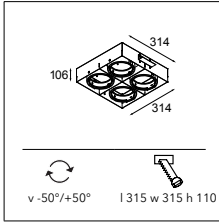

Multiple trimless 4x AR111 GE

4X QR-LP 111 | G53 | MAX. 50W

! CAN BE COMBINED WITH M-LED 111

M-LED > SEE LEFT PAGE

INSTALLATION ACCESSORIES

10430430 CONBOX 349X370X120X427

10450430 RECESSED FRAME MULTIPLETRIMLESS 4X