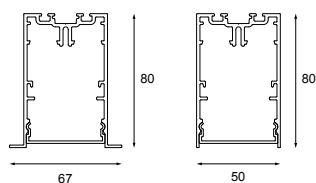

SLD50

POLY OUT

POLY IN

NAKED

HIGH

more info? supermodular.com/en/sld50-naked
supermodular.com/en/sld50-office-compliant
supermodular.com/en/sld50-poly-in
supermodular.com/en/sld50-poly-out
supermodular.com/en/sld50-high
configurator.supermodular.com

A member of our popular SLD family, SLD50 is a thin, attractive (50 mm wide) variant. To complement its linear light, designers can incorporate Modular L.I.'s Eyeball, a small yet highly powerful, adjustable spot that can be rotated 360° and adjusted 30° in both directions. Its sleek design makes SLD50 a perfect solution for offices. Its luscious colours, champagne, gold, bronze and silver bronze will not go unnoticed in residential and hospitality environments.

The sexiest member of our gang

With SLD50 naked you can think up your own configuration: different outer and inner profiles in different colour combinations, 4 possible mountings, the naked linear LED tubes that come in 3 different lengths and the option to add 1 or 2 accent lights, in the form of our naked Eyeball luminaires. Office, residential and hospitality settings won't get enough of our warm colour options for the inner profiles (champagne, gold, bronze and silver bronze).

Always aim high

If more powerful light combined with the same brilliant esthetics of SLD50 naked is your desire, SLD50 high fulfills it. Perfect for a space in which users require an extra degree of visual comfort. Its deep recessed light units provide powerful luminance, the perfect fit for an office looking to add architectural feel to its ambiance. Available in SLD50 colours, trimless, in a surface mounted, suspended and recessed version, and with flange, for the recessed version only.