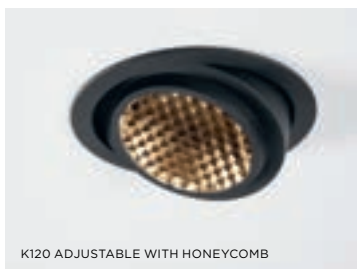

K120 ADJUSTABLE WITH HONEYCOMB

K120 ADJUSTABLE WITH CROSSBLADE

K-0 80 GU10

1X QPAR 16 | GU10 | MAX. 50W

* RESISTIVE DIMMABLE ONLY WHEN USED WITH HALOGEN GU10 LAMP

CONNECTED > SEE GOODIES

INSTALLATION ACCESSORIES