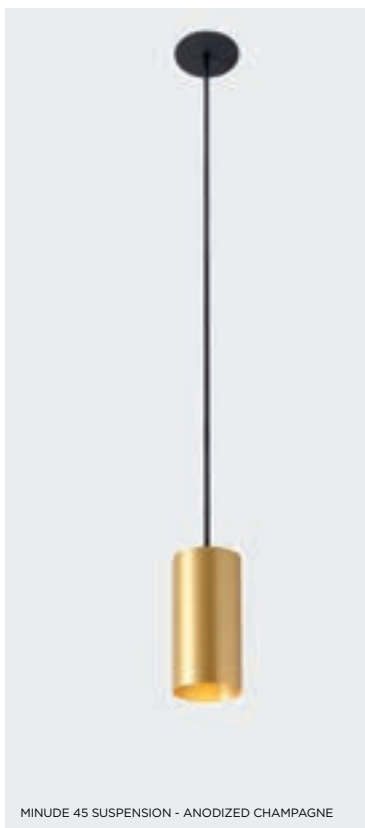

MINUDE 45 SUSPENSION - WHITE STRUCTURE

MINUDE 45 SUSPENSION - ANODIZED SILVER BRONZE

MINUDE 45 SUSPENSION - ANODIZED CHAMPAGNE