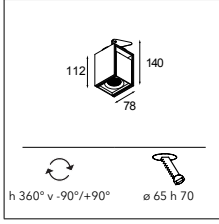

WARM DIM

Rektor recessed LED warm dim GE

1X LED ARRAY INCL. 12W

DRIVER > SEE PRODUCT PAGE ON WEBSITE

CONNECTED > SEE GOODIES

	1800K - 3000K / CRI90+	
	25°	40°
black struc	12821232	12821332
white struc	12821209	12821309

LUMINAIRE OUTPUT & POWER CONSUMPTION
(white struc)

@3000K / 25° 881lm / 12W