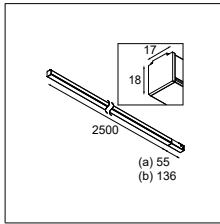

Pista track 48V LED linear night light (2500mm) GI

1X LED-STRIP INCL. 42.5W

CONNECTED > SEE GOODIES

TRACK 48V COMPONENTS > SEE PAGES 462-467