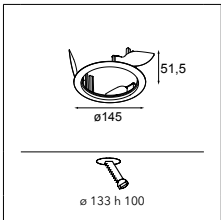

DRIVER > SEE PRODUCT PAGE ON WEBSITE

CONNECTED > SEE GOODIES

INSTALLATION ACCESSORIES

13073009 WINK 115 FLANGE WHSTR (FALSE/CONCRETE CEILINGS)

13073032 WINK 115 FLANGE BLSTR (FALSE/CONCRETE CEILINGS)

14204030 RECESSED RING Ø146 (FALSE CEILINGS)