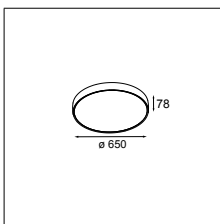

LUMINAIRE OUTPUT & POWER CONSUMPTION

(white struc)

2700K / 110°	6430lm / 70W
3000K / 110°	6232lm / 70W
4000K / 110°	7077lm / 70W

Flat moon 650 suspension down LED GI

1X MED-POWER LED INCL. 62W

! SUSPENSION KIT NOT INCLUDED