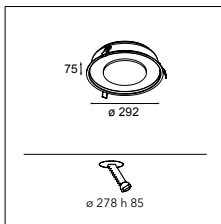

Downut flange 292 TL5C GI

1X T16-R 2GX13 22W