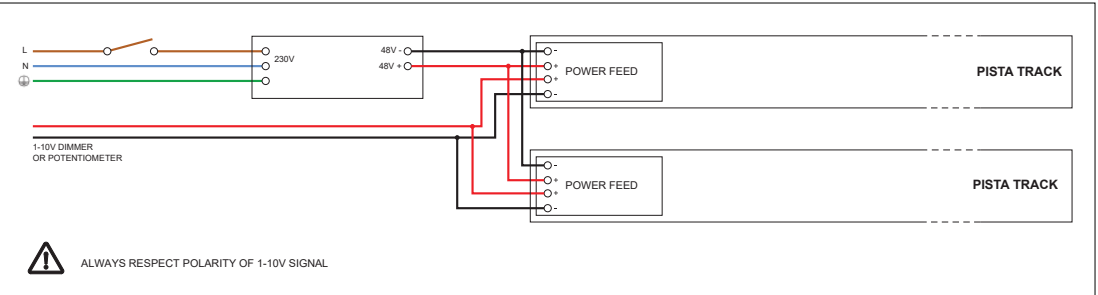

Wiring diagrams

PUSHDIM - SINGLE DIM CHANNEL

PUSHDIM - DOUBLE DIM CHANNEL

PUSHDIM - MASTER SLAVE WITH SYNCHRONISATION CABLE

Wiring diagrams - Pista track 48V

HUE 1-10V

1-10V

DALI