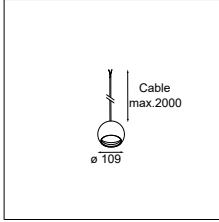

Smart ball suspended 82 for Kompas GE

LUMINAIRE NOT INCL.

- ! MUST BE COMBINED WITH KOMPAS CEILING BASE (SEE MATRIX PAGES 108-109)
- ! MUST BE COMBINED WITH SMART 82
- ! LONGER SUSPENSION CABLE ON REQUEST

KOMPAS CEILING BASE > SEE PAGE 87

SMART COMBINATIONS > SEE PAGES 320-329

black struc	11570532
white struc	11570509