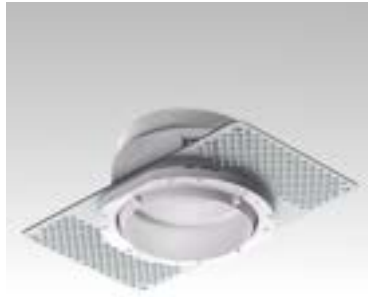

RECESSED RING Ø62 (TRIMLESS)