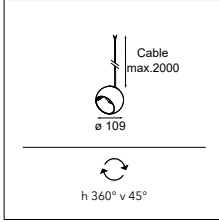

WARM DIM

Marbul suspended adjustable LED warm dim for Kompas GE

1X LED ARRAY INCL. 12W

- ! MUST BE COMBINED WITH KOMPAS CEILING BASE (SEE MATRIX PAGES 108-109)
- ! MUST BE COMBINED WITH MAGNETIC REFLECTOR
- ! LONGER SUSPENSION CABLE ON REQUEST

KOMPAS CEILING BASE > SEE PAGE 87

OPTICAL ACCESSORIES

10219330	MAGNETIC REFLECTOR Ø82 LED WARM DIM 25° ALU
10219430	MAGNETIC REFLECTOR Ø82 LED WARM DIM 40° ALU
10219830	MAGNETIC REFLECTOR Ø82 LED WARM DIM 40° CHAMPAGNE
10219630	MAGNETIC REFLECTOR Ø82 LED WARM DIM 40° GOLD

	350mA	IP20	GWT 960°	0.83KG	

	1800K - 3000K / CRI90+
black struc	13481832
white struc	13481809

LUMINAIRE OUTPUT & POWER CONSUMPTION
(white struc)

@3000K / 25° alu 955lm / 12W

01 — CEILING

02 — JACK

03 — TRACK

04 — WALL

05 — EXTERIOR

06 — PROFILES

07 — GOODIES