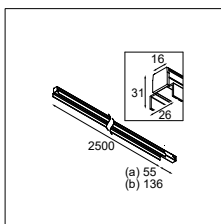

Pista track 48V LED linear flaps GI (2500mm)

X LED-STRIP INCL. 42.5W

CONNECTED > SEE GOODIES

TRACK 48V COMPONENTS > SEE PAGES 462-467

NOT DIMMABLE (a)	2700K / CRI90+	3000K / CRI90+
black struc	13452432	13452932
white struc	13452409	13452909

1-10V (b)	2700K / CRI90+	3000K / CRI90+
black struc	13450432	13450932
white struc	13450409	13450909

DALI (b)	2700K / CRI90+	3000K / CRI90+
black struc	13451432	13451932
white struc	13451409	13451909

LUMINAIRE OUTPUT & POWER CONSUMPTION (white struc)

2700K	3037lm / 42.5W
3000K	3185lm / 42.5W