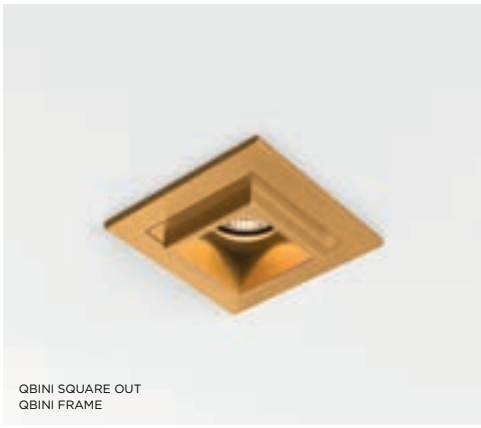

Qbini surface box 2x LED GE

LUMINAIRE NOT INCLUDED

black struc	13120132
white struc	13120109

QBINI ROUND IN
QBINI BLIND COVER
QBINI TRIMLESS FRAME

QBINI SQUARE OUT
QBINI FRAME

QBINI SQUARE TAPERED
QBINI FRAME