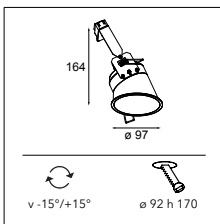

INSTALLATION ACCESSORIES

12290330 GYPKIT 190X190-Ø92

alu	10881405
black	10881402
white struc	10881409