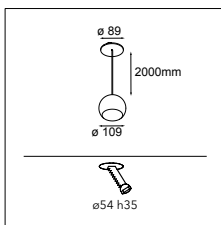

Marbul suspension LED GE

1X LED ARRAY INCL. 9.3W

! MUST BE COMBINED WITH MAGNETIC REFLECTOR
! LONGER SUSPENSION CABLE ON REQUEST

DRIVER > SEE PRODUCT PAGE ON WEBSITE

CONNECTED > SEE GOODIES

OPTICAL ACCESSORIES

10216830	MAGNETIC REFLECTOR Ø82 LED 10° ALU
10216930	MAGNETIC REFLECTOR Ø82 LED 10° CHAMPAGNE
10217030	MAGNETIC REFLECTOR Ø82 LED 10° GOLD
10217130	MAGNETIC REFLECTOR Ø82 LED 25° ALU
10217230	MAGNETIC REFLECTOR Ø82 LED 25° CHAMPAGNE
10217330	MAGNETIC REFLECTOR Ø82 LED 25° GOLD
10217430	MAGNETIC REFLECTOR Ø82 LED 40° ALU
10217530	MAGNETIC REFLECTOR Ø82 LED 40° CHAMPAGNE
10217630	MAGNETIC REFLECTOR Ø82 LED 40° GOLD