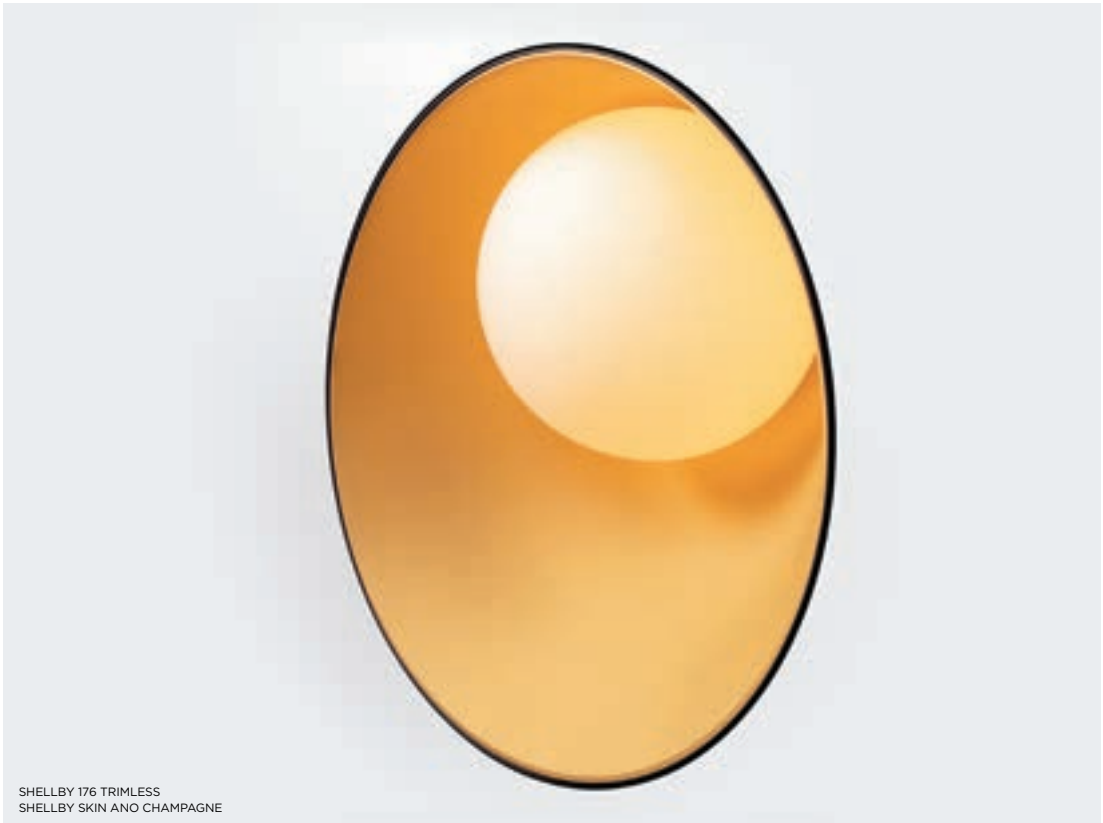

LUMINAIRE OUTPUT & POWER CONSUMPTION (white struc)

@3000K	508lm / 12W
--------	-------------

SHELLBY 176 TRIMLESS

SHELLBY 176 TRIMLESS
SHELLBY SKIN PEARLY WHITE

SHELLBY 176 TRIMLESS
SHELLBY SKIN ANO CHAMPAGNE