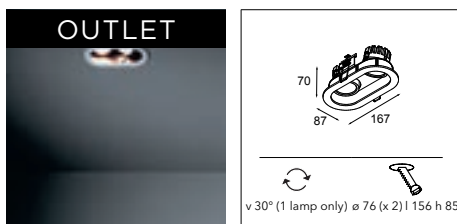

Duell recessed 2x LED GE

2X LED ARRAY INCL | 9.2W

DRIVER > SEE PRODUCT PAGE ON WEBSITE

CONNECTED > SEE GOODIES

INSTALLATION ACCESSORIES

10889830 CONBOX 190X192X130X256

12290930 GYPKIT 190X190 - R38X80

	2700K / CRI90+	
	20°	40°
white struc - black	11074229	11074129
white struc - champagne	-	11074139
white struc - gold	11074289	11074189

LUMINAIRE OUTPUT & POWER CONSUMPTION (white struc (champagne interior) - values per lamp)

	350mA	500mA
2700K / 20°	460lm / 6.2W	592lm / 9.2W