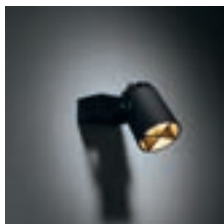

Julien round foot IP54 LED GI

1X HIGH POWER LED INCL. 4W

! NOT SUITABLE FOR INSTALLATION ≤5KM FROM THE COAST

LUMINAIRE OUTPUT & POWER CONSUMPTION (black struc)	
3000K / 25°	159lm / 6W

	3000K / CRI90+
	25°
black struc	10731208