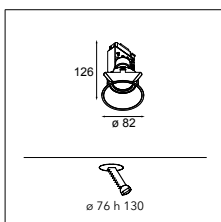

CONNECTED > SEE GOODIES

INSTALLATION ACCESSORIES

10889830 CONBOX 190X192X130X256

12290830 GYPKIT 190X190-Ø76

RESISTIVE DIMMABLE	
alu	10881005
black	10881002
gold	10881046
white struc	10881009

Lotis 82 concrete GU10