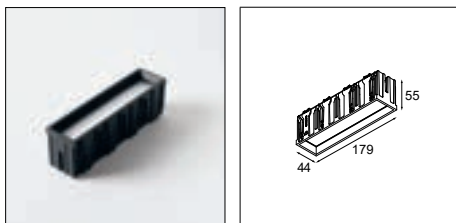

Qbini general downlight LED GE (4x)

1X LED LINE INCL. 12W

! MUST BE USED WITH QBINI (TRIMLESS) FRAME OR QBINI SURFACE BOX

DRIVER > SEE PRODUCT PAGE ON WEBSITE

CONNECTED > SEE GOODIES

QBINI (TRIMLESS) FRAME > SEE PAGE 235

	2700K / CRI90+	3000K / CRI90+
black struc	11480332	11480432
gold	11480346	11480446
white struc	11480309	11480409

LUMINAIRE OUTPUT & POWER CONSUMPTION (white struc)

	350mA	500mA
2700K	896lm 8.4W	1247lm 12W
3000K	896lm 8.4W	1247lm 12W