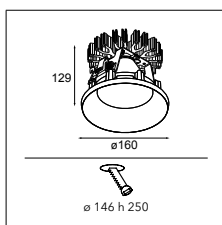

Smart kup 160 diffuse IP55 LED GE

1X LED ARRAY INCL. 42W

! 3500K ON REQUEST

DRIVER > SEE PRODUCT PAGE ON WEBSITE

SMART COMBINATIONS > SEE PAGES 320-329

CONNECTED > SEE GOODIES