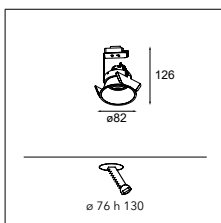

Lotis 82 GU10 for LED (NEW)

1X LED GU10 (NOT INCL)

CONNECTED > SEE GOODIES

INSTALLATION ACCESSORIES

10889830 CONBOX 190X192X130X256

12290830 GYPKIT 190X190-Ø76

230V

GWT
960°

0.20KG

black (brushed)	13080302
black struc	13080332
bronze (brushed)	13080318
champagne (brushed)	13080317
gold (brushed)	13080346
silver bronze (brushed)	13080306
white struc	13080309