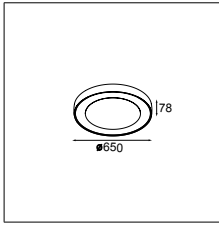

Flat moon eclips 650 suspension down LED GI

LED MODULE INCL. 36W

! SUSPENSION KIT NOT INCLUDED

CONNECTED > SEE GOODIES

INSTALLATION ACCESSORIES

11061809	SUSPENSION KIT 4M - 3X0.75 (3 CABLES) - WHITE STRUC
11061832	SUSPENSION KIT 4M - 3X0.75 (3 CABLES) - BLACK STRUC
11061909	SUSPENSION KIT 4M - 5X0.75 (3 CABLES) - WHITE STRUC
11061932	SUSPENSION KIT 4M - 5X0.75 (3 CABLES) - BLACK STRUC
11066009	SUSPENSION KIT 4M / 3X0.75 TRIANGLE (3 CABLES) WHITE STRUC
11066032	SUSPENSION KIT 4M / 3X0.75 TRIANGLE (3 CABLES) BLACK STRUC
11066109	SUSPENSION KIT 4M / 5X0.75 TRIANGLE (3 CABLES) WHITE STRUC
11066132	SUSPENSION KIT 4M / 5X0.75 TRIANGLE (3 CABLES) BLACK STRUC