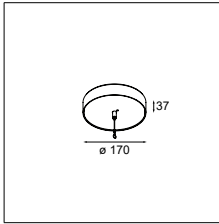

Extruded suspension kit 2m surface GI

±
▲
IP20
GWT 960°
0.77KG
▲

LUMINAIRE NOT INCL.

! 500mA DRIVER INCLUDED (WARM DIM 350mA)

TRAILING EDGE DIMMABLE		WARM DIM
black strut	13523232	13523632
white matt	13523236	13523636
1-10V		
black strut	13523332	
white matt	13523336	
DALI		
black strut	13523432	
white matt	13523436	
CASAMBI		
black strut	13523532	
white matt	13523536