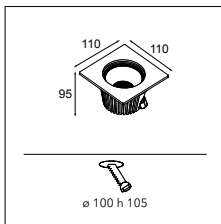

Hipy square 110x110 IP67 LED GE

1X LED ARRAY INCL. 9.2W

! SUITABLE FOR INSTALLATION ≤ 5 KM FROM THE COAST

DRIVER > SEE PRODUCT PAGE ON WEBSITE

CONNECTED > SEE GOODIES

INSTALLATION ACCESSORIES

12349930 CONBOX 115X115X150X251