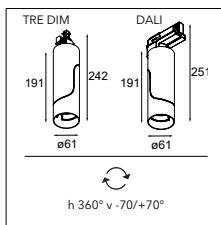

Semih 61 track LED GI

1X LED MODULE INCL. 8.1W

! MUST BE COMBINED WITH MAGNETIC REFLECTOR OR LENS

TRACK COMPONENTS > SEE PAGES 508-511

OPTICAL ACCESSORIES

10218030	MAGNETIC REFLECTOR Ø57 LED 15° ALU
10218130	MAGNETIC REFLECTOR Ø57 LED 25° ALU
10218230	MAGNETIC REFLECTOR Ø57 LED 40° ALU
10218630	MAGNETIC REFLECTOR Ø57 LED 40° CHAMPAGNE
10218430	MAGNETIC REFLECTOR Ø57 LED 40° GOLD
10217003	LENS Ø57 LED 30°
10213802	SNOOT Ø57 BLACK (ONLY IN COMBINATION WITH LENS)

230V

IP20

GWT
960°

0.75KG

TRAILING EDGE DIMMABLE	2700K / CRI90+	3000K / CRI90+
black struc	13441032	13441132
white struc	13441009	13441109

DALI	2700K / CRI90+	3000K / CRI90+
black struc	13441432	13441532
white struc	13441409	13441509

LUMINAIRE OUTPUT & POWER CONSUMPTION (white struc)

2700K / 25° alu	704lm / 11W
3000K / 25° alu	704lm / 11W
3000K / 25° lens	658lm / 11W