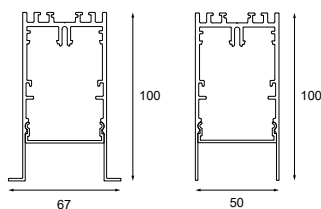

HIGH

more info? supermodular.com/en/sld50-naked
supermodular.com/en/sld50-office-compliant
supermodular.com/en/sld50-poly-in
supermodular.com/en/sld50-poly-out
supermodular.com/en/sld50-high
configurator.supermodular.com

A member of our popular SLD family, SLD50 is a thin, attractive (50 mm wide) variant. To complement its linear light, designers can incorporate Modular L.I.'s Eyeball, a small yet highly powerful, adjustable spot that can be rotated 360° and adjusted 30° in both directions. Its sleek design makes SLD50 a perfect solution for offices. Its luscious colours, champagne, gold, bronze and silver bronze will not go unnoticed in residential and hospitality environments.

The sexiest member of our gang

With SLD50 naked you can think up your own configuration: different outer and inner profiles in different colour combinations, 4 possible mountings, the naked linear LED tubes that come in 3 different lengths and the option to add 1 or 2 accent lights, in the form of our naked Eyeball luminaires. Office, residential and hospitality settings won't get enough of our warm colour options for the inner profiles (champagne, gold, bronze and silver bronze).

Always aim high

If more powerful light combined with the same brilliant esthetics of SLD50 naked is your desire, SLD50 high fulfills it. Perfect for a space in which users require an extra degree of visual comfort. Its deep recessed light units provide powerful luminance, the perfect fit for an office looking to add architectural feel to its ambiance. Available in SLD50 colours, trimless, in a surface mounted, suspended and recessed version, and with flange, for the recessed version only.