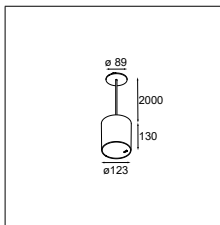

Smart tubed suspension 115 LED GE

LUMINAIRE NOT INCL.

! LONGER SUSPENSION CABLE ON REQUEST

SMART COMBINATIONS > SEE PAGES 320-329

DRIVER > SEE PRODUCT PAGE ON WEBSITE