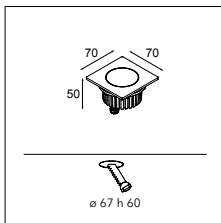

Hipy square 70x70 IP67 LED GE

1X LED ARRAY INCL. 3.1W

! SUITABLE FOR INSTALLATION ≤ 5 KM FROM THE COAST

DRIVER > SEE PRODUCT PAGE ON WEBSITE

CONNECTED > SEE GOODIES

INSTALLATION ACCESSORIES

12379730 RENOVATION CONBOX 75X73X151

12379930 CONBOX 145X75X95