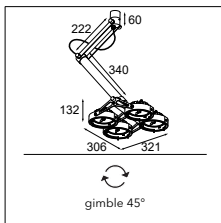

Nomad 4x LED AR111 GI

4X LED MODULE INCL. 12W

CONNECTED > SEE GOODIES