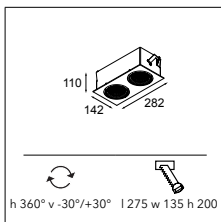

Marcel 2x LED GE

2X LED ARRAY INCL. 17.2W

DRIVER > SEE PRODUCT PAGE ON WEBSITE

CONNECTED > SEE GOODIES

OPTICAL ACCESSORIES

10212700 TRANSPARENT GLASS Ø79

10212703 SPREADLENS Ø79

10212702 HONEYCOMB Ø79

11949730 REFLECTOR LED Ø80 FLOOD

11949830 REFLECTOR LED Ø80 MEDIUM

11949930 REFLECTOR LED Ø80 SPOT