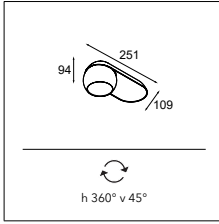

Marbul 1x LED GI

1X LED ARRAY INCL. 6W

! MUST BE COMBINED WITH MAGNETIC REFLECTOR

CONNECTED > SEE GOODIES

OPTICAL ACCESSORIES

10216830	MAGNETIC REFLECTOR Ø82 LED 10° ALU
10216930	MAGNETIC REFLECTOR Ø82 LED 10° CHAMPAGNE
10217030	MAGNETIC REFLECTOR Ø82 LED 10° GOLD
10217130	MAGNETIC REFLECTOR Ø82 LED 25° ALU
10217230	MAGNETIC REFLECTOR Ø82 LED 25° CHAMPAGNE
10217330	MAGNETIC REFLECTOR Ø82 LED 25° GOLD
10217430	MAGNETIC REFLECTOR Ø82 LED 40° ALU
10217530	MAGNETIC REFLECTOR Ø82 LED 40° CHAMPAGNE
10217630	MAGNETIC REFLECTOR Ø82 LED 40° GOLD