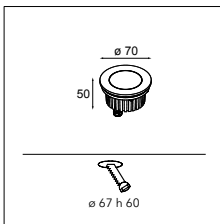

Hipy 70 IP67 LED GE

1X LED ARRAY INCL. 3W

! SUITABLE FOR INSTALLATION ≤5KM FROM THE COAST

DRIVER > SEE PRODUCT PAGE ON WEBSITE

CONNECTED > SEE GOODIES

INSTALLATION ACCESSORIES

12379630 RENOVATION CONBOX Ø73 H151

12379830 CONBOX 145X75X123