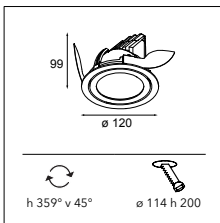

2700K / CRI90+		
	15°	25°	40°
black struc	13340032	13340132	13340232
donkey grey struc	13340071	13340171	13340271
white struc	13340009	13340109	13340209
	3000K / CRI90+		
	15°	25°	40°
black struc	13341032	13341132	13341232
donkey grey struc	13341071	13341171	13341271
white struc	13341009	13341109	13341209
	4000K / CRI90+		
	15°	25°	40°
black struc	13342032	13342132	13342232
donkey grey struc	13342071	13342171	13342271
white struc	13342009	13342109	13342209

DRIVER > SEE PRODUCT PAGE ON WEBSITE

CONNECTED > SEE GOODIES

OPTICAL ACCESSORIES

10216903 SPREADLENS Ø80

10212802 HONEYCOMB Ø80 BLACK

10217002 CROSS BLADE Ø80 BLACK

LUMINAIRE OUTPUT & POWER CONSUMPTION (white struc)

	350mA	500mA	700mA
2700K / 25°	1238lm / 11.7W	1679lm / 17.2W	2198lm / 25W
3000K / 25°	1277lm / 11.7W	1732lm / 17.2W	2276lm / 25W
4000K / 25°	1380lm / 11.7W	1872lm / 17.2W	2460lm / 25W