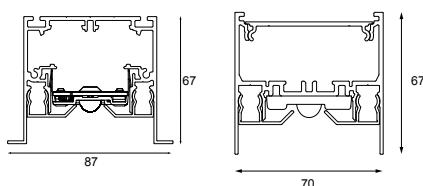

STRAIGHT COVER

more info? supermodular.com/en/drupl-70-curved
supermodular.com/en/drupl-70-sharp
supermodular.com/en/drupl-70-straight
configurator.supermodular.com

Inspired by the effects of sunlight through droplets of water, Drupl is the perfect solution for office-compliant continuous lighting. This luminaire's high-quality light and anti-glare features are key to comfort and productivity in professional settings. Create a uniform light expression in your space with general light down and soft light up.

Cutting-edge optical lighting

Drupl combines the benefits of unique optical lenses that cover highly-performant LEDs. Our luminaire produces light at a quality of CRI90 or greater, with elegant design that will transform any professional space. Available in a wide range of colours and shapes.

Colour your temp

So that you can bring the most beautiful, natural and highest quality light into your space, Drupl features Fortimo LED Lines that come in 3 colour temperatures: 2700K, 3000K and 4000K. Add ambient light to your design with Drupl's uplight.

Light that thinks

Using a DALI-based lighting control system, Drupl offers smart profile lighting solutions that incorporate 3 types of miniature sensors: motion, daylight and infrared. For maximum comfort, and energy savings of up to 75%.