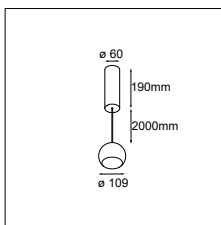

Marbul suspension LED GI

1X LED ARRAY INCL. 9.3W

! MUST BE COMBINED WITH MAGNETIC REFLECTOR
! LONGER SUSPENSION CABLE ON REQUEST

CONNECTED > SEE GOODIES

OPTICAL ACCESSORIES

10216830	MAGNETIC REFLECTOR Ø82 LED 10° ALU
10216930	MAGNETIC REFLECTOR Ø82 LED 10° CHAMPAGNE
10217030	MAGNETIC REFLECTOR Ø82 LED 10° GOLD
10217130	MAGNETIC REFLECTOR Ø82 LED 25° ALU
10217230	MAGNETIC REFLECTOR Ø82 LED 25° CHAMPAGNE
10217330	MAGNETIC REFLECTOR Ø82 LED 25° GOLD
10217430	MAGNETIC REFLECTOR Ø82 LED 40° ALU
10217530	MAGNETIC REFLECTOR Ø82 LED 40° CHAMPAGNE
10217630	MAGNETIC REFLECTOR Ø82 LED 40° GOLD

WARM DIM