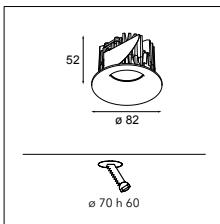

Smart cake 82 LED GE

1X LED ARRAY INCL. 9.2W

! 3500K ON REQUEST

DRIVER > SEE PRODUCT PAGE ON WEBSITE

SMART COMBINATIONS > SEE PAGES 320-329

CONNECTED > SEE GOODIES

INSTALLATION ACCESSORIES

10889830 CONBOX 190X192X130X256

12290130 GYPKIT 190X190 - Ø70

12291030 GYPKIT 210X190-2XØ70 R35-88

12500230 SMART RECESSED RING 82