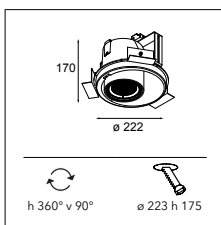

	2700K / CRI90+
	25°
black struc	11900132

LUMINAIRE OUTPUT & POWER CONSUMPTION (white struc)

	350mA	500mA
2700K / 25°	940lm / 11W	1290lm / 16.2W

Chapeau trimless 222 LED GE

1X LED ARRAY INCL. 16.2W

! RECESSED RING INCLUDED