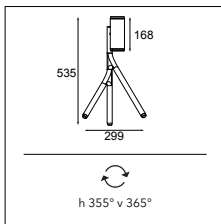

@3000K/25° 701lm/12W

Médard LED retrofit

1X LED GU10 INCL. 5.5W

! CABLE (5M) INCLUDED
! ON/OFF SWITCH INCLUDED

	230V		IP20	GWT 960°	2.75KG	▼
--	------	--	------	----------	--------	---

	2700K / CRI80
	25°
black struc	12730032
white struc	12730009