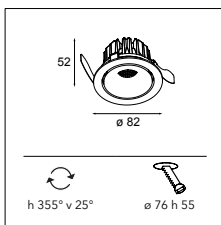

Smart cake 82 adjustable LED GE

1X LED ARRAY INCL. 9.2W

! 3500 ON REQUEST

DRIVER > SEE PRODUCT PAGE ON WEBSITE

SMART COMBINATIONS > SEE PAGES 320-329

CONNECTED > SEE GOODIES

INSTALLATION ACCESSORIES

10889830 CONBOX 190X192X130X256

12290830 GYPKIT 190X190-Ø76

12500230 SMART RECESSED RING 82