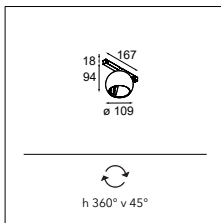

Marbul track 48V 1x LED GI

1X LED ARRAY INCL. 6W

! MUST BE COMBINED WITH MAGNETIC REFLECTOR
! WHITE PISTA 48V SPOTS HAVE A WHITE 48V TRACK ADAPTER.
BLACK PISTA 48V SPOTS HAVE A BLACK ADAPTER. DEVIATION FROM THIS IS ONLY POSSIBLE ON REQUEST.

CONNECTED > SEE GOODIES

OPTICAL ACCESSORIES

10216830	MAGNETIC REFLECTOR Ø82 LED 10° ALU
10216930	MAGNETIC REFLECTOR Ø82 LED 10° CHAMPAGNE
10217030	MAGNETIC REFLECTOR Ø82 LED 10° GOLD
10217130	MAGNETIC REFLECTOR Ø82 LED 25° ALU
10217230	MAGNETIC REFLECTOR Ø82 LED 25° CHAMPAGNE
10217330	MAGNETIC REFLECTOR Ø82 LED 25° GOLD
10217430	MAGNETIC REFLECTOR Ø82 LED 40° ALU
10217530	MAGNETIC REFLECTOR Ø82 LED 40° CHAMPAGNE
10217630	MAGNETIC REFLECTOR Ø82 LED 40° GOLD

TRACK 48V COMPONENTS > SEE PAGES 462-467