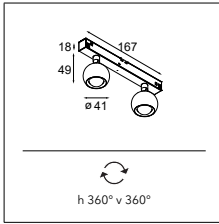

Marbulito track 48V 2x LED GI

2X LED ARRAY INCL. 4.4W

! WHITE PISTA 48V SPOTS HAVE A WHITE 48V TRACK ADAPTER.
BLACK PISTA 48V SPOTS HAVE A BLACK ADAPTER. DEVIATION FROM THIS IS ONLY POSSIBLE ON REQUEST.

CONNECTED > SEE GOODIES

TRACK 48V COMPONENTS > SEE PAGES 462-467