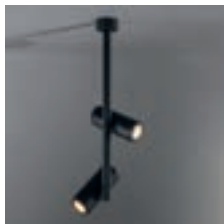

Médard 70 stretched 2x LED GI

2X LED ARRAY INCL. | 11W