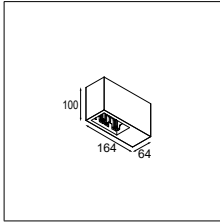

Qbini surface box 2x LED warm dim GI

LUMINAIRE NOT INCLUDED

TRAILING EDGE DIMMABLE	
black struc	13120532
white struc	13120509