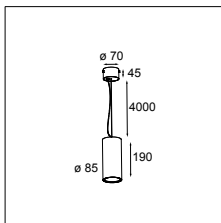

Lotis tubed suspension GU10

1X QPAR 16 | GU10 | MAX. 35W

* RESISTIVE DIMMABLE ONLY WHEN USED WITH HALOGEN GU10 LAMP

CONNECTED > SEE GOODIES