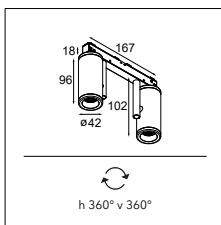

Médard 42 track 48V 2x LED GI

2X LED ARRAY INCL. | 8.1W

! WHITE PISTA 48V SPOTS HAVE A WHITE 48V TRACK ADAPTER.
BLACK PISTA 48V SPOTS HAVE A BLACK ADAPTER. DEVIATION FROM THIS IS ONLY POSSIBLE ON REQUEST.

CONNECTED > SEE GOODIES

TRACK 48V COMPONENTS > SEE PAGES 462-467