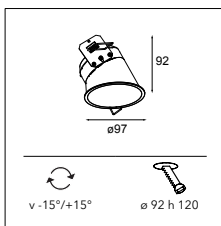

WARM DIM

Asy lotis 97 adjustable for LED GE

1X LED (NOT INCL.)

! MUST BE USED WITH M-LED 50

DRIVER > SEE PRODUCT PAGE ON WEBSITE

CONNECTED > SEE GOODIES

M-LED > SEE BELOW

INSTALLATION ACCESSORIES

12290330 GYPKIT 190X190-Ø92

OPTICAL ACCESSORIES

10213103 SOFTLENS Ø44