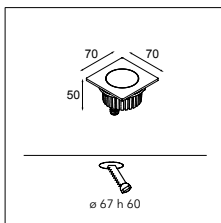

Hipy square 70x70 anti glare IP67 LED GE

1X LED ARRAY INCL. 3.1W

! SUITABLE FOR INSTALLATION ≤ 5 KM FROM THE COAST

DRIVER > SEE PRODUCT PAGE ON WEBSITE

CONNECTED > SEE GOODIES

INSTALLATION ACCESSORIES

12379730 RENOVATION CONBOX 75X73X151

12379930 CONBOX 145X75X95