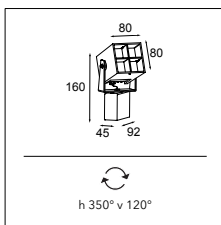

Julien square foot IP54 LED GI

1X HIGH POWER LED INCL. 4W

! NOT SUITABLE FOR INSTALLATION $\leq$ 5KM FROM THE COAST