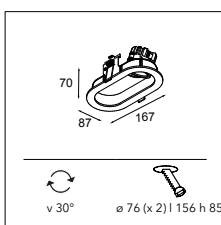

Duell recessed 1x LED RG

1X LED ARRAY INCL. 9.2W

CONNECTED > SEE GOODIES

INSTALLATION ACCESSORIES

10889830 CONBOX 190X192X130X256

12290930 GYPKIT 190X190 - R38X80