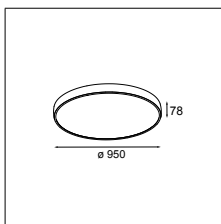

Flat moon 950 suspension down LED GI

1X MED-POWER LED INCL. 129W

! SUSPENSION KIT NOT INCLUDED

CONNECTED > SEE GOODIES

INSTALLATION ACCESSORIES

13309209 FLAT MOON 950 LED COVERPLATE WHITE STRUC

13309232 FLAT MOON 950 LED COVERPLATE BLACK STRUC

11061809 SUSPENSION KIT 4M - 3X0.75 (3 CABLES) - WHITE STRUC

11061832 SUSPENSION KIT 4M - 3X0.75 (3 CABLES) - BLACK STRUC

11061909 SUSPENSION KIT 4M - 5X0.75 (3 CABLES) - WHITE STRUC

11061932 SUSPENSION KIT 4M - 5X0.75 (3 CABLES) - BLACK STRUC

11066009 SUSPENSION KIT 4M / 3X0.75 TRIANGLE (3 CABLES) WHITE STRUC

11066032 SUSPENSION KIT 4M / 3X0.75 TRIANGLE (3 CABLES) BLACK STRUC

11066109 SUSPENSION KIT 4M / 5X0.75 TRIANGLE (3 CABLES) WHITE STRUC

11066132 SUSPENSION KIT 4M / 5X0.75 TRIANGLE (3 CABLES) BLACK STRUC

OPTICAL ACCESSORIES

13289400 FLAT MOON PRISMATIC DIFFUSER 950/970

13289500 FLAT MOON ICE PRISMATIC DIFFUSER 950/970

DALI/PUSHDIM	2700K / CRI90+	3000K / CRI90+	4000K / CRI90+
black struc	13305532	13305632	13305732
white struc	13305509	13305609	13305709

LUMINAIRE OUTPUT & POWER CONSUMPTION

(white struc)

2700K / 110°	13988lm / 138W
3000K / 110°	13559lm / 138W
4000K / 110°	15397lm / 138W