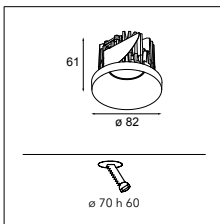

Smart kup 82 LED warm dim GE

1X LED ARRAY INCL. 6W

DRIVER > SEE PRODUCT PAGE ON WEBSITE

SMART COMBINATIONS > SEE PAGES 320-329

CONNECTED > SEE GOODIES

INSTALLATION ACCESSORIES

10889830 CONBOX 190X192X130X256

12290130 GYPKIT 190X190 - Ø70

12291030 GYPKIT 210X190-2XØ70 R35-88

12500230 SMART RECESSED RING 82

	1800K - 3000K / CRI90+	
	25°	40°
black struc	12473132	12473232
gold	12473146	12473246
white struc	12473109	12473209

LUMINAIRE OUTPUT & POWER CONSUMPTION (white struc)

@3000K / 25°	485lm / 6W