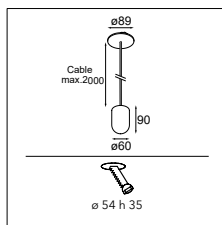

Placebo up LED GE

1X LED MODULE INCL. 6.3W

! MUST BE COMBINED WITH GLASS TUBE OR GLASS BALL (NOT INCLUDED);
! LUMEN OUTPUT DEPENDS ON CHOICE OF GLASS ACCESSORY
! LONGER SUSPENSION CABLE ON REQUEST

DRIVER > SEE PRODUCT PAGE ON WEBSITE

CONNECTED > SEE GOODIES

PLACEBO SHADES > SEE BELOW

OPTICAL ACCESSORIES

12623038	PLACEBO GLASS TUBE UP (46MM) WHITE MATT
12623238	PLACEBO GLASS TUBE UP (130MM) WHITE MATT
12625038	PLACEBO GLASS BALL UP (Ø90MM) WHITE MATT
12625238	PLACEBO GLASS BALL UP (Ø155MM) WHITE MATT