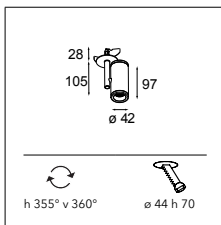

Médard 42 semi-recessed LED warm dim GE

1X LED ARRAY INCL. | 6W

DRIVER > SEE PRODUCT PAGE ON WEBSITE

CONNECTED > SEE GOODIES