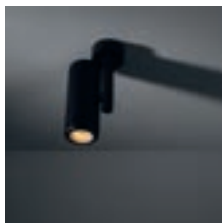

Médard 70 ceiling LED warm dim GI

1X LED ARRAY INCL. | 12W