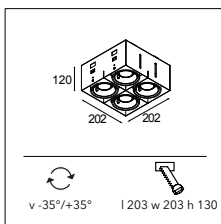

Mini multiple trimless 4x GU10

4X QPAR 16 | GU10 | MAX. 50W

* RESISTIVE DIMMABLE ONLY WHEN USED WITH HALOGEN GU10 LAMP

CONNECTED > SEE GOODIES

INSTALLATION ACCESSORIES

10440430 CONBOX 237X258X130X315

10460430 RECESSED FRAME MINI MULTIPLE TRIMLESS 4X