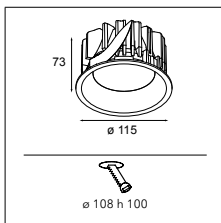

Smart lotis 115 IP54 LED GE

1X LED ARRAY INCL. 16.25W

! 3500K ON REQUEST

DRIVER > SEE PRODUCT PAGE ON WEBSITE

SMART COMBINATIONS > SEE PAGES 320-329

CONNECTED > SEE GOODIES

INSTALLATION ACCESSORIES

10889830 CONBOX 190X192X130X256

12290530 GYPKIT 190X190 - Ø108

12810230 RECESSED RING Ø127 H100