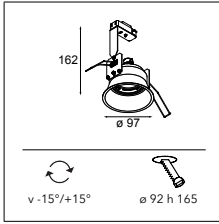

Lotis 97 concrete adjustable GU10

1X QPAR 16 | GU10 | MAX. 50W

* RESISTIVE DIMMABLE ONLY WHEN USED WITH HALOGEN GU10 LAMP

CONNECTED > SEE GOODIES

RESISTIVE DIMMABLE	
black	12571002
white struc	12571009

Lotis 97 adjustable MR16 GE