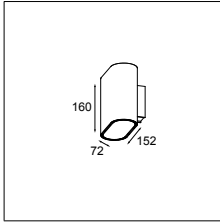

Duell wall LED 900lm GI

2X LED ARRAY INCL. 6.2W

NOT DIMMABLE	2700K / CRI90+
cacao bronze - black	11074568
metallic blue - alu	11074569
silky grey - champagne	11074559

TRAILING EDGE DIMMABLE	2700K / CRI90+
ano black - alu	11074998
ano black - black	11074903
ano black - champagne	11074908
ano bronze - alu	11074999
ano bronze - black	11074910
ano bronze - champagne	11074911
ano champagne - black	11074996
ano champagne - champagne	11074997
ano silver bronze - black	11074912
ano silver bronze - champagne	11074995
black struc - gold	11074991
white struc - champagne	11074939

1-10V/PUSHDIM	2700K / CRI90+
ano black - alu	11074698
ano black - black	11074603
ano black - champagne	11074608
ano bronze - alu	11074699
ano bronze - black	11074610
ano bronze - champagne	11074611
ano champagne - black	11074696
ano champagne - champagne	11074697
ano silver bronze - black	11074612
ano silver bronze - champagne	11074695
black struc - gold	11074632
cacao bronze - black	11074668
metallic blue - alu	11074669
silky grey - champagne	11074659
white struc - champagne	11074609

DALI	2700K / CRI90+
ano black - alu	11074898
ano black - black	11074803
ano black - champagne	11074808
ano bronze - alu	11074899
ano bronze - black	11074810
ano bronze - champagne	11074811
ano champagne - black	11074896
ano champagne - champagne	11074897
ano silver bronze - black	11074812
ano silver bronze - champagne	11074895
black struc - gold	11074832
metallic blue - alu	11074869
silky grey - champagne	11074859
white struc - champagne	11074809

LUMINAIRE OUTPUT & POWER CONSUMPTION (white struc - champagne)

2700K

763lm / 14W