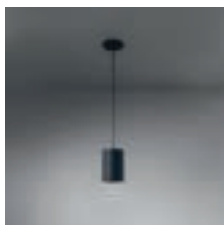

Smart tubed suspension 82 large LED GE

LUMINAIRE NOT INCL.

! LONGER SUSPENSION CABLE ON REQUEST

SMART COMBINATIONS > SEE PAGES 320-329

DRIVER > SEE PRODUCT PAGE ON WEBSITE

black struc	12842832
white struc	12842809