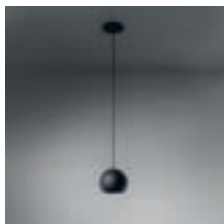

Smart ball suspension 82 GE

LUMINAIRE NOT INCL.

! LONGER SUSPENSION CABLE ON REQUEST

DRIVER > SEE PRODUCT PAGE ON WEBSITE

SMART COMBINATIONS > SEE PAGES 320-329