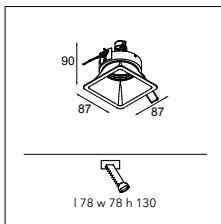

Lotis square MR16 GE

1X QR-CBC 51 | GU 5.3 | MAX. 50W

INSTALLATION ACCESSORIES

10889830 CONBOX 190X192X130X256

12291130 GYPKIT 190X190X78X78