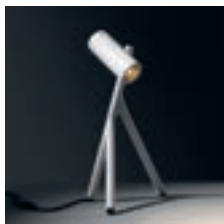

@3000K/25° 701lm/12W

Médard LED retrofit

1X LED GU10 INCL. 5.5W

! CABLE (5M) INCLUDED
! ON/OFF SWITCH INCLUDED

	230V		IP20	GWT 960°	2.75KG	▼
--	------	--	------	----------	--------	---

	2700K / CRI80
	25°
black struc	12730032
white struc	12730009