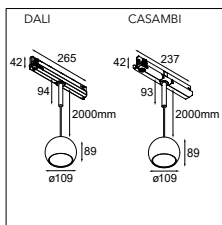

Marbul suspension track LED GI

1X LED ARRAY INCL. 6W

! MUST BE COMBINED WITH MAGNETIC REFLECTOR

CONNECTED > SEE GOODIES

OPTICAL ACCESSORIES

10216830	MAGNETIC REFLECTOR Ø82 LED 10° ALU
10216930	MAGNETIC REFLECTOR Ø82 LED 10° CHAMPAGNE
10217030	MAGNETIC REFLECTOR Ø82 LED 10° GOLD
10217130	MAGNETIC REFLECTOR Ø82 LED 25° ALU
10217230	MAGNETIC REFLECTOR Ø82 LED 25° CHAMPAGNE
10217330	MAGNETIC REFLECTOR Ø82 LED 25° GOLD
10217430	MAGNETIC REFLECTOR Ø82 LED 40° ALU
10217530	MAGNETIC REFLECTOR Ø82 LED 40° CHAMPAGNE
10217630	MAGNETIC REFLECTOR Ø82 LED 40° GOLD

TRACK COMPONENTS > SEE PAGES 508-511