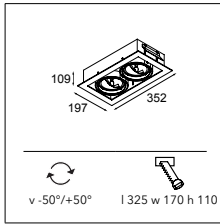

M-LED > SEE BELOW

INSTALLATION ACCESSORIES

10390130 CONBOX 183X312X122X247

10410130 GYPKIT 310X212X170X170

alu - black	10350105
white struc	10350109

Multiple 2x AR111 GE

2X QR-LP 111 | G53 | MAX. 50W

! CAN BE COMBINED WITH M-LED 111