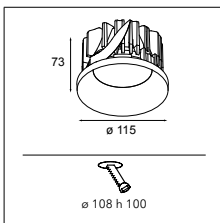

Smart kup 115 IP54 LED GE

1X LED ARRAY INCL. 16.25W

! 3500K ON REQUEST

DRIVER > SEE PRODUCT PAGE ON WEBSITE

SMART COMBINATIONS > SEE PAGES 320-329

CONNECTED > SEE GOODIES

INSTALLATION ACCESSORIES

10889830 CONBOX 190X192X130X256

12290530 GYPKIT 190X190 - Ø108

12810230 RECESSED RING Ø127 H100