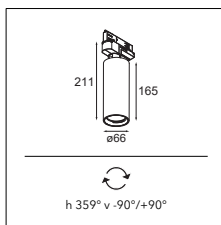

Charlatan track 65 LED GI

1X LED ARRAY INCL. | 13.8W

! MUST BE COMBINED WITH REFLECTOR

TRACK COMPONENTS > SEE PAGES 508-511

OPTICAL ACCESSORIES

10210001	REFLECTOR Ø65 15°
10210002	REFLECTOR Ø65 25°
10210003	REFLECTOR Ø65 40°