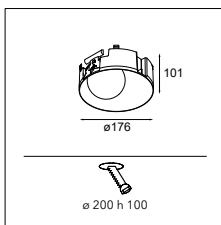

Shellby 176 trimless LED GE

1X LED ARRAY INCL. 8.5W

DRIVER > SEE PRODUCT PAGE ON WEBSITE

CONNECTED > SEE GOODIES

INSTALLATION ACCESSORIES > SEE PAGE 255

12182030 CONBOX 280X350X100X380

12292930 GYPKITTRIMLESS 290X280 - Ø177

12182130 CONCRETE KIT 290X280 - Ø177

12293030 GYPSUM FIBREBOARD 290X280

12182230 RECESSED RING Ø177

12182330 CONCRETE RING Ø177 STAND CONCRETE BOXES

OPTICAL ACCESSORIES

12183041 SHELLBY SKIN ANO CHAMPAGNE

12183042 SHELLBY SKIN ANO GOLD

12183082 SHELLBY SKIN ANO BRONZE

12183084 SHELLBY SKIN ANO SILVER BRONZE

12183092 SHELLBY SKIN PEARLY WHITE