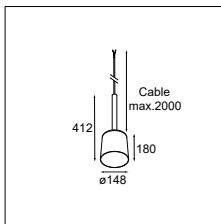

Tulip bloom for Kompas E27

LAMP EXCL. E27 MAX. 35W

! MUST BE COMBINED WITH KOMPAS CEILING BASE
(SEE MATRIX PAGES 108-109)

CONNECTED > SEE GOODIES

KOMPAS CEILING BASE > SEE PAGE 87

black struc	12663032
black struc - gold	12663091
white struc	12663009
white struc - gold	12663089