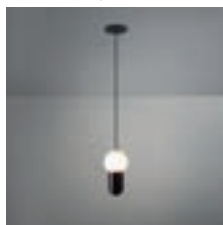

WARM DIM

Placebo up LED warm dim GE

1X LED MODULE INCL. 7.4W

! MUST BE COMBINED WITH GLASS TUBE OR GLASS BALL (NOT INCLUDED);
! LUMEN OUTPUT DEPENDS ON CHOICE OF GLASS ACCESSORY
! LONGER SUSPENSION CABLE ON REQUEST

DRIVER > SEE PRODUCT PAGE ON WEBSITE

CONNECTED > SEE GOODIES

PLACEBO SHADES > SEE BELOW

OPTICAL ACCESSORIES

12623038	PLACEBO GLASS TUBE UP (46MM) WHITE MATT
12623238	PLACEBO GLASS TUBE UP (130MM) WHITE MATT
12625038	PLACEBO GLASS BALL UP (Ø90MM) WHITE MATT
12625238	PLACEBO GLASS BALL UP (Ø155MM) WHITE MATT