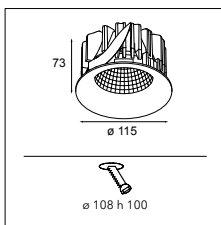

Smart cake 115 LED GE

1X LED ARRAY INCL. 16.25W

! 3500K ON REQUEST

DRIVER > SEE PRODUCT PAGE ON WEBSITE

SMART COMBINATIONS > SEE PAGES 320-329

CONNECTED > SEE GOODIES

INSTALLATION ACCESSORIES

10889830 CONBOX 190X192X130X256

12290530 GYPKIT 190X190 - Ø108

12810230 RECESSED RING Ø127 H100