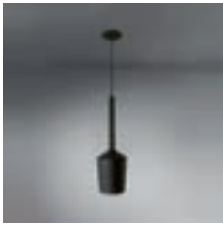

Tulip blossom (power feed recessed) E27

LAMP EXCL. E27 MAX. 35W

CONNECTED > SEE GOODIES

black struc	12661132
black struc - gold	12661191
white struc	12661109
white struc - gold	12661189