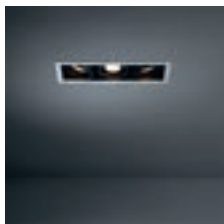

Mini multiple 3x MR16 GE

3X QR-CBC 51 | GU 5.3 | MAX. 50W

INSTALLATION ACCESSORIES

10400330 CONBOX 257X327X147X321

10420330 GYPKIT 345X287X315X110

alu - black

10370905

white struc

10370909