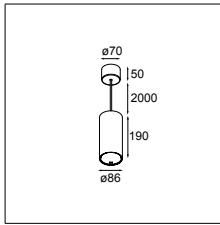

Smart tubed suspension 82 X-large LED warm dim GI

LUMINAIRE NOT INCL.

! TO BE COMBINED WITH SMART 82 WARM DIM
! 350MA DRIVER INCLUDED

SMART COMBINATIONS > SEE PAGES 320-329