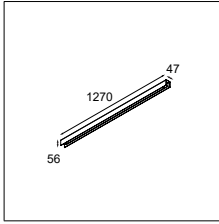

United (1274mm) 1x LED GI

4X LEDLINE INCL. 4.5W

CONNECTED > SEE GOODIES

INSTALLATION ACCESSORIES

13392009 UNITED COVER (1274MM) 1X WHITE STRUC

13392032 UNITED COVER (1274MM) 1X BLACK STRUC

11060709 SUSPENSION KIT 4M - 3X0.75 (2 CABLES) - WHITE STRUC

11060732 SUSPENSION KIT 4M - 3X0.75 (2 CABLES) - BLACK STRUC

11061709 SUSPENSION KIT 4M - 5X0.75 (2 CABLES) - WHITE STRUC

11061732 SUSPENSION KIT 4M - 5X0.75 (2 CABLES) - BLACK STRUC