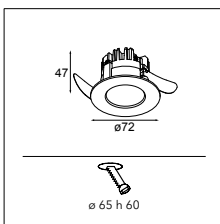

K72 IP55 LED RG

1X LED ARRAY INCL. 9.2W

K-SET > SEE BELOW (MORE INFO SEE PAGES 78-83)

INSTALLATION ACCESSORIES

10490330 CONBOX 112X172X100X236

12291330 GYPKIT 170X112 - Ø65