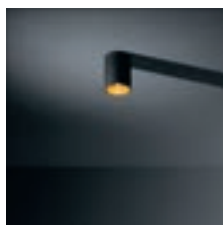

Lotis tubed surface MR16 GE

1X QR-CBC 51 | GU 5.3 | MAX. 50W