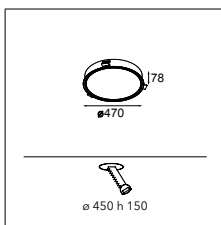

Flat moon 470 recessed LED GI

1X MED-POWER LED INCL. 25.9W

CONNECTED > SEE GOODIES

OPTICAL ACCESSORIES

13289000 FLAT MOON PRISMATIC DIFFUSER 450/470

13289100 FLAT MOON ICE PRISMATIC DIFFUSER 450/470

DALI	2700K / CRI90+	3000K / CRI90+	4000K / CRI90+
black struc	13280332	13280432	13280532
white struc	13280309	13280409	13280509

1-10V/PUSHDIM	2700K / CRI90+	3000K / CRI90+	4000K / CRI90+
black struc	13280032	13280132	13280232
white struc	13280009	13280109	13280209

LUMINAIRE OUTPUT & POWER CONSUMPTION

(white struc)

2700K / 110°	2599lm / 30.5W
3000K / 110°	2545lm / 30.5W
4000K / 110°	2860lm / 30.5W