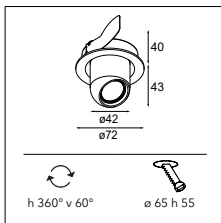

Pupil 72 LED GE

1X LED ARRAY INCL. 6.4W

DRIVER > SEE PRODUCT PAGE ON WEBSITE

CONNECTED > SEE GOODIES

K-SET > SEE BELOW (MORE INFO SEE PAGES 78-83)

OPTICAL ACCESSORIES

14191032 HONEYCOMB Ø26

14192032 SNOOT Ø26 BLACK

14193032 CROSSBLADE Ø26 BLACK