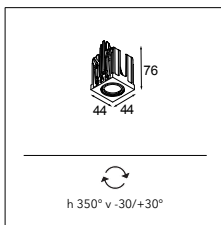

WARM DIM

Qbini adjustable LED warm dim GE

1X LED ARRAY INCL. 4W

! MUST BE USED WITH QBINI (TRIMLESS) FRAME OR QBINI SURFACE BOX

DRIVER > SEE PRODUCT PAGE ON WEBSITE

CONNECTED > SEE GOODIES

QBINI (TRIMLESS) FRAME > SEE PAGE 235

QBINI SURFACE BOX > SEE PAGE 233, 235

OPTICAL ACCESSORIES

14191032 HONEYCOMB Ø26

14192032 SNOOT Ø26 BLACK

14193032 CROSSBLADE Ø26 BLACK