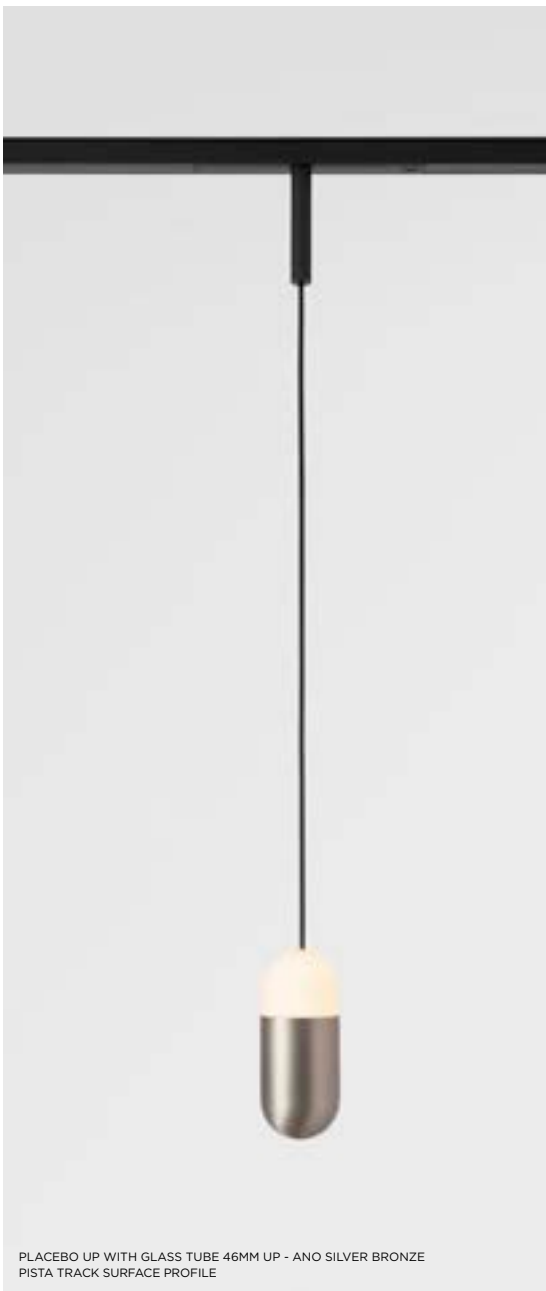

PLACEBO UP WITH GLASS TUBE 46MM UP - ANO SILVER BRONZE
PISTA TRACK SURFACE PROFILE

PLACEBO SHADES

BEANIE				DOULI				SOMBRERO			
white matt	black matt	bronze	champagne	white matt	black matt	bronze	champagne	white matt	black matt	bronze	champagne
12628038	12628083	12628018	12628017	12629038	12629083	12629018	12629017	12627038	12627083	12627018	12627017