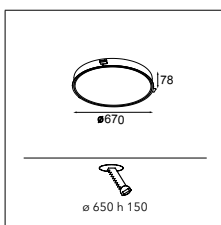

Flat moon 670 recessed LED GI

1X MED-POWER LED INCL. 62W

CONNECTED > SEE GOODIES

OPTICAL ACCESSORIES

13289200 FLAT MOON PRISMATIC DIFFUSER 650/670

13289300 FLAT MOON ICE PRISMATIC DIFFUSER 650/670

DALI/PUSHDIM	2700K / CRI90+	3000K / CRI90+	4000K / CRI90+
black struc	13282332	13282432	13282532
white struc	13282309	13282409	13282509

LUMINAIRE OUTPUT & POWER CONSUMPTION

(white struc)

2700K / 110°	6430lm / 70W
3000K / 110°	6232lm / 70W
4000K / 110°	7077lm / 70W