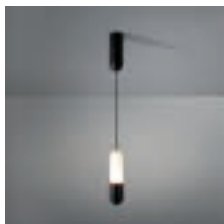

Placebo up LED GI

1X LED MODULE INCL. 6.3W

! MUST BE COMBINED WITH GLASS TUBE OR GLASS BALL (NOT INCLUDED);
LUMEN OUTPUT DEPENDS ON CHOICE OF GLASS ACCESSORY
! LONGER SUSPENSION CABLE ON REQUEST

CONNECTED > SEE GOODIES

PLACEBO SHADES > SEE PAGE 211

OPTICAL ACCESSORIES

12623038	PLACEBO GLASS TUBE UP (46MM) WHITE MATT
12623238	PLACEBO GLASS TUBE UP (130MM) WHITE MATT
12625038	PLACEBO GLASS BALL UP (Ø90MM) WHITE MATT
12625238	PLACEBO GLASS BALL UP (Ø155MM) WHITE MATT