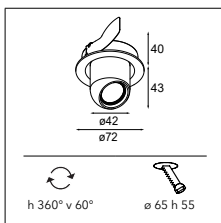

WARM DIM

Pupil 72 LED warm dim GE

1X LED ARRAY INCL. 6W

DRIVER > SEE PRODUCT PAGE ON WEBSITE

CONNECTED > SEE GOODIES

K-SET > SEE BELOW (MORE INFO SEE PAGES 78-83)

OPTICAL ACCESSORIES

14191032 HONEYCOMB Ø26

14192032 SNOOT Ø26 BLACK

14193032 CROSSBLADE Ø26 BLACK