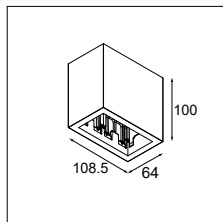

SURFACE BOX 2X LED GE

13120109 WHITE STRUC
13120132 BLACK STRUC