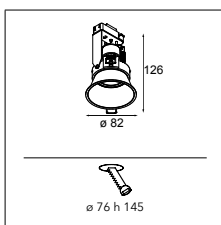

Lotis 82 LED retrofit

1X LED GU10 INCL. GU10 5.5W

INSTALLATION ACCESSORIES

10889830 CONBOX 190X192X130X256

12290830 GYPKIT 190X190-Ø76

230V

R.L

IP20

GWT
960°

0.25KG

LEADING EDGE DIMMABLE	2700K / CRI90+
	25°
alu	11450005
black	11450002
gold	11450046
white struc	11450009