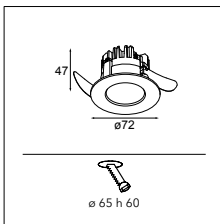

K72 IP55 LED GE

1X LED ARRAY INCL. 9.2W

DRIVER > SEE PRODUCT PAGE ON WEBSITE

CONNECTED > SEE GOODIES

K-SET > SEE BELOW (MORE INFO SEE PAGES 78-83)

INSTALLATION ACCESSORIES

10490330 CONBOX 112X172X100X236

12291330 GYPKIT 170X112 - Ø65