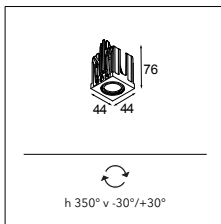

Qbini adjustable LED GE

1X LED ARRAY INCL. 4.3W

! MUST BE USED WITH QBINI (TRIMLESS) FRAME OR QBINI SURFACE BOX

DRIVER > SEE PRODUCT PAGE ON WEBSITE

CONNECTED > SEE GOODIES

QBINI (TRIMLESS) FRAME > SEE PAGE 235

QBINI SURFACE BOX > SEE PAGE 233, 235

OPTICAL ACCESSORIES

14191032 HONEYCOMB Ø26

14192032 SNOOT Ø26 BLACK

14193032 CROSSBLADE Ø26 BLACK