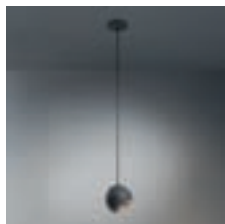

Marbul suspension adjustable LED warm dim GE

1X LED ARRAY INCL. 12W

! MUST BE COMBINED WITH MAGNETIC REFLECTOR
! LONGER SUSPENSION CABLE ON REQUEST

DRIVER > SEE PRODUCT PAGE ON WEBSITE

CONNECTED > SEE GOODIES

OPTICAL ACCESSORIES

10219330	MAGNETIC REFLECTOR Ø82 LED WARM DIM 25° ALU
10219430	MAGNETIC REFLECTOR Ø82 LED WARM DIM 40° ALU
10219830	MAGNETIC REFLECTOR Ø82 LED WARM DIM 40° CHAMPAGNE
10219630	MAGNETIC REFLECTOR Ø82 LED WARM DIM 40° GOLD