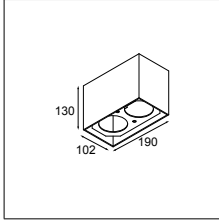

Smart surface box 82 2x LED GE

LUMINAIRE NOT INCL.

DRIVER > SEE PRODUCT PAGE ON WEBSITE

SMART COMBINATIONS > SEE PAGES 320-329

SMART MASK

12500109 SMART MASK 82 2X - WHITE STRUC

12500132 SMART MASK 82 2X - BLACK STRUC

12500146 SMART MASK 82 2X - GOLD