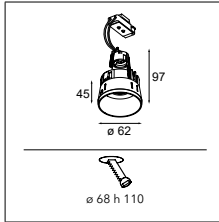

Tetrix Straight 62 GU10 for LED

230V

IP20

GWT
850°

0.08KG