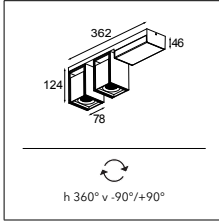

CONNECTED > SEE GOODIES