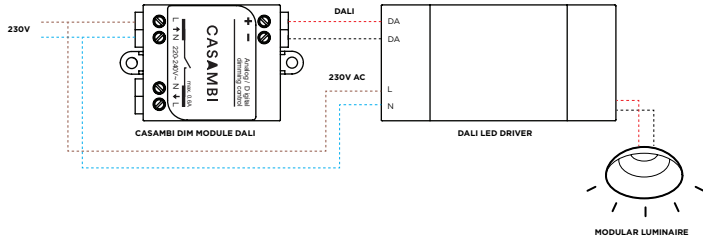

DALI DIMMABLE

CONNECT ONLY 1 LED DRIVER TO THE CASAMBI MODULE