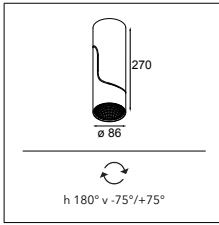

TRAILING EDGE DIMMABLE	1800K - 3000K / CRI90+	
	25°	
black struc	13180632	
white struc	13180609	

LUMINAIRE OUTPUT & POWER CONSUMPTION (white struc)

@3000K / 25°	757lm / 13.5W