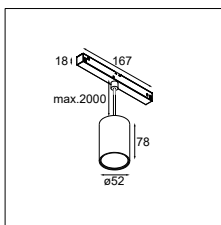

Smart tubed suspension 48 track 48V 1x LED GI

LUMINAIRE NOT INCL.

! TO BE COMBINED WITH SMART 48 (+)

TRACK 48V COMPONENTS > SEE PAGES 462-467