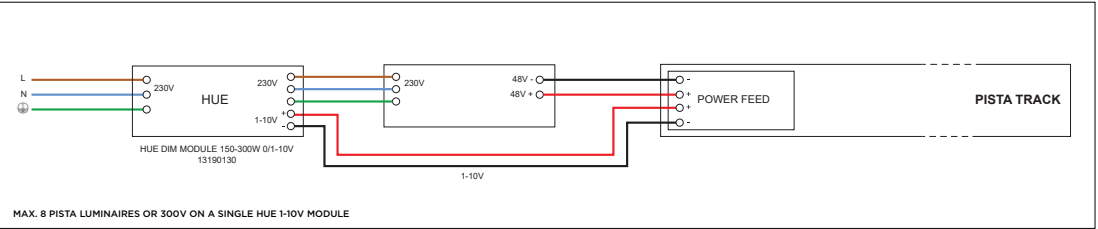

Wiring diagrams

PUSHDIM - SINGLE DIM CHANNEL

PUSHDIM - DOUBLE DIM CHANNEL

PUSHDIM - MASTER SLAVE WITH SYNCHRONISATION CABLE

Wiring diagrams - Pista track 48V

HUE 1-10V

1-10V

DALI