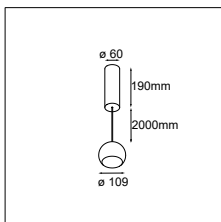

Marbul suspension LED warm dim GI

1X LED ARRAY INCL. 12W

! MUST BE COMBINED WITH MAGNETIC REFLECTOR
! LONGER SUSPENSION CABLE ON REQUEST

OPTICAL ACCESSORIES

10219330	MAGNETIC REFLECTOR Ø82 LED WARM DIM 25° ALU
10219430	MAGNETIC REFLECTOR Ø82 LED WARM DIM 40° ALU
10219830	MAGNETIC REFLECTOR Ø82 LED WARM DIM 40° CHAMPAGNE
10219630	MAGNETIC REFLECTOR Ø82 LED WARM DIM 40° GOLD