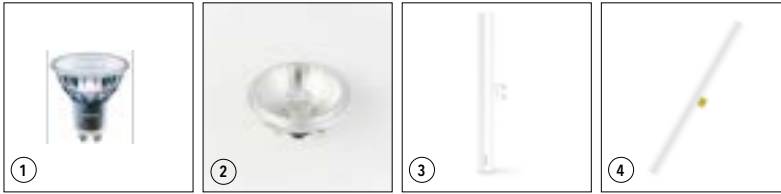

LED SPOTS & TUBES

LED SPOTS & TUBES

Description	PH MAS LEDSP EXPERTCOLOR MV 3.9-35W GU10 927 25° (1)	PH MAS LEDSP EXPERTCOLOR MV 3.9-35W GU10 927 36° (1)	PH MAS LEDSP EXPERTCOLOR MV 3.9-35W GU10 930 25° (1)
Article number	70008052	70008059	70008063
Socket	GU10	GU10	GU10
Lumen output	265lm	265lm	280lm
Beam angle	25°	36°	25°
CCT	2700K	2700K	3000K
CRI	97	97	97
Dimmable	Only with specific dimmers	Only with specific dimmers	Only with specific dimmers
Power	3.9W (35W)	3.9W (35W)	3.9W (35W)
Power supply	220V-240V	220V-240V	220V-240V
Lifetime	40000 hours	40000 hours	40000 hours

Description	PH MAS LEDSP EXPERTCOLOR MV 5.5-50W GU10 927 25° (1)	PH MAS LEDSP EXPERTCOLOR MV 5.5-50W GU10 927 36° (1)	PH MAS LEDSP EXPERTCOLOR MV 5.5-50W GU10 930 25° (1)	PH MAS LEDSP EXPERTCOLOR MV 5.5-50W GU10 930 36° (1)
Article number	70008048	70008049	70008050	70008053
Socket	GU10	GU10	GU10	GU10
Lumen output	355lm	355lm	375lm	375lm
Beam angle	25°	36°	25°	36°
CCT	2700K	2700K	3000K	3000K
CRI	97	97	97	97
Dimmable	Only with specific dimmers	Only with specific dimmers	Only with specific dimmers	Only with specific dimmers
Power	5.5W (50W)	5.5W (50W)	5.5W (50W)	5.5W (50W)
Power supply	220V-240V	220V-240V	220V-240V	220V-240V
Lifetime	40000 hours	40000 hours	40000 hours	40000 hours

Description	VL LED AR111 12V 12W 2700K MEDIUM (2)	VL LED AR111 12V 12W 2000-3000K MEDIUM (2)	PH LEDTUBE 3W 300MM S14D 2700K NOT DIMMABLE (3)	OS LEDINESTRA 7W/827 FR S14D 500MM (4)
Article number	70008066	70008067	70008058	70005798
Socket	QR-LP 111	QR-LP 111	S14d	S14d
Lumen output	900lm	628lm	250lm	470lm
Beam angle	24°	24°	140°	200°
CCT	2700K	2000-3000K	2700K	2700K
CRI	92	95	82	80+
Dimmable	yes	yes	not dimmable	yes
Power	12W (75W)	12W (75W)	3W (35W)	7W (40W)
Power supply	12V AC	12V AC	220V-240V	220V-240V
Lifetime	30000 hours	30000 hours	15000 hours	25000 hours