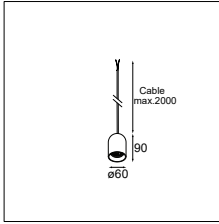

Placebo down LED for Kompas GE

1X LED ARRAY INCL. 6.3W

! MUST BE COMBINED WITH KOMPAS CEILING BASE (SEE MATRIX PAGES 108-109)
! MUST BE COMBINED WITH GLASS TUBE OR GLASS BALL (NOT INCLUDED);
LUMEN OUTPUT DEPENDS ON CHOICE OF GLASS ACCESSORY
! CAN BE COMBINED WITH PLACEBO SHADES
! LONGER SUSPENSION CABLE ON REQUEST

KOMPAS CEILING BASE > SEE PAGE 87

PLACEBO SHADES > SEE PAGE 98

OPTICAL ACCESSORIES

12624038	PLACEBO GLASS TUBE DOWN (46MM) WHITE MATT
12624238	PLACEBO GLASS TUBE DOWN (130MM) WHITE MATT
12626038	PLACEBO GLASS BALL DOWN (Ø90MM) WHITE MATT
12626238	PLACEBO GLASS BALL DOWN (Ø155MM) WHITE MATT

WARM DIM