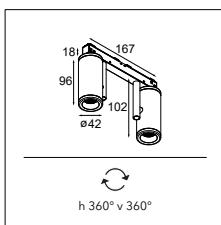

Médard 42 track 48V 2x LED warm dim GI

2X LED ARRAY INCL. | 6W

! WHITE PISTA 48V SPOTS HAVE A WHITE 48V TRACK ADAPTER.
BLACK PISTA 48V SPOTS HAVE A BLACK ADAPTER. DEVIATION FROM THIS IS ONLY POSSIBLE ON REQUEST.

CONNECTED > SEE GOODIES

TRACK 48V COMPONENTS > SEE PAGES 462-467