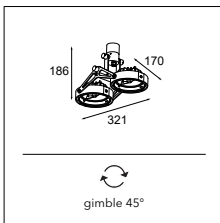

Nomad 2x LED AR111 GE

2X LED MODULE INCL. 12W

* 250mA PER AR111 LED LAMP

DRIVER > SEE PRODUCT PAGE ON WEBSITE

CONNECTED > SEE GOODIES