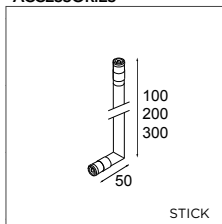

ACCESSORIES

STICK