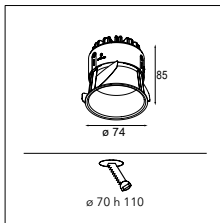

Thimble 74 IP55 LED GE

1X LED ARRAY INCL. | 8.1W

DRIVER > SEE PRODUCT PAGE ON WEBSITE

CONNECTED > SEE GOODIES

INSTALLATION ACCESSORIES

11624030 CONBOX 140X250X100X210

11624130 CONBOX 140X400X100X210

12292630 GYPSUM FIBREBOARD 150X150

12292730 GYPSUM FIBREBOARD 300X150

11624430 CONCRETE RING Ø70 STAND CONCRETE BOXES

	2700K / CRI90+	3000K / CRI90+
	30°	30°
ano black	11620081	11620181
ano bronze	11620082	11620182
ano champagne	11620041	11620141
ano gold	11620042	11620142
ano silver bronze	11620084	11620184
black struc	11620032	11620132
white struc	11620009	11620109

LUMINAIRE OUTPUT & POWER CONSUMPTION

(white struc)

	350mA	500mA	
	2700K / 30°	483lm / 5.6W	667lm / 8.1W
3000K / 30°	483lm / 5.6W	667lm / 8.1W	

INSTALLATION ACCESSORIES FOR PLASTERED FALSE CEILINGS

SINGLE THIMBLE	PLASTERED FINISH
	THIMBLE 70 TRIMLESS
	11624330 RECESSED RING Ø70

INSTALLATION ACCESSORIES FOR STANDARD CONCRETE BOXES

SINGLE THIMBLE	EXPOSED CONCRETE FINISH
	THIMBLE 74 THIMBLE 70 TRIMLESS
	11624430 CONCRETE RING Ø70 FOR STANDARD CONCRETE BOXES

REQUIRED PARTS BASED ON CEILING TYPE