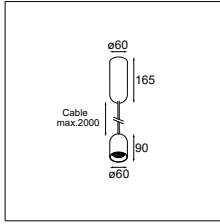

PLACEBO DOWN WITH GLASS BALL Ø155MM DOWN
PLACEBO SOMBRERO - CHAMPAGNE

PLACEBO DOWN WITH GLASS BALL Ø90MM DOWN - ANO CHAMPAGNE
PLACEBO DOWN WITH GLASS BALL Ø155MM DOWN - ANO CHAMPAGNE

Placebo down LED GI