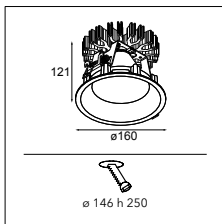

Smart lotis 160 IP55 LED GE

1X LED ARRAY INCL. 42W

! 3500K ON REQUEST

DRIVER > SEE PRODUCT PAGE ON WEBSITE

SMART COMBINATIONS > SEE PAGES 320-329

CONNECTED > SEE GOODIES

2700K / CRI90+				
	15°	25°	40°	60°
black struc	13014032	13014332	13014632	13016032
white struc	13014009	13014309	13014609	13016009
3000K / CRI90+				
	15°	25°	40°	60°
black struc	13014132	13014432	13014732	13016132
white struc	13014109	13014409	13014709	13016109
4000K / CRI90+				
	15°	25°	40°	60°
black struc	13014232	13014532	13014832	13016232
white struc	13014209	13014509	13014809	13016209

LUMINAIRE OUTPUT & POWER CONSUMPTION (white struc)

	500mA	700mA	900mA	1050mA	1200mA	1400mA
2700K / 25°	1801lm / 16W	2453lm / 23.5W	3044lm / 30.8W	3521lm / 36.3W	3955lm / 42W	4553lm / 49.7W
3000K / 25°	1868lm / 16W	2543lm / 23.5W	3157lm / 30.8W	3651lm / 36.3W	4101lm / 42W	4721lm / 49.7W
4000K / 25°	2019lm / 16W	2749lm / 23.5W	3413lm / 30.8W	3947lm / 36.3W	4433lm / 42W	5104lm / 49.7W