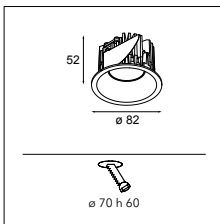

Smart lotis 82 LED GE

1X LED ARRAY INCL. 9.2W

! 3500K ON REQUEST

DRIVER > SEE PRODUCT PAGE ON WEBSITE

SMART COMBINATIONS > SEE PAGES 320-329

CONNECTED > SEE GOODIES

INSTALLATION ACCESSORIES

10889830 CONBOX 190X192X130X256

12290130 GYPKIT 190X190 - Ø70

12291030 GYPKIT 210X190-2XØ70 R35-88

12500230 SMART RECESSED RING 82