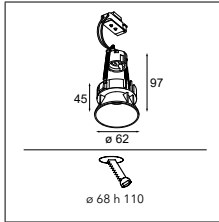

Tetrix Oblique 62 GU10 for LED