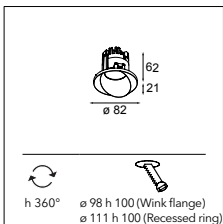

Wink 82 LED GE

1X LED ARRAY INCL. 9.2W

! MUST BE USED WITH RECESSED RING OR FLANGE

DRIVER > SEE PRODUCT PAGE ON WEBSITE

CONNECTED > SEE GOODIES

INSTALLATION ACCESSORIES

14203009	WINK 82 FLANGE WHSTR (FALSE/CONCRETE CEILINGS)
14203030	RECESSED RING Ø110 (FALSE CEILINGS)
14203032	WINK 82 FLANGE BLSTR (FALSE/CONCRETE CEILINGS)