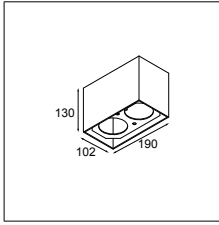

Smart surface box 82 2x LED GI

LUMINAIRE NOT INCL.

! 500mA DRIVER INCLUDED

SMART COMBINATIONS > SEE PAGES 320-329

SMART MASK > SEE ABOVE