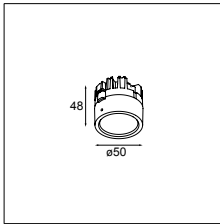

M-LED 50 warm dim GE

1 X LED ARRAY INCL. 6W

! CAN BE COMBINED WITH LOTIS, ASY LOTIS AND LOTIS SQUARE