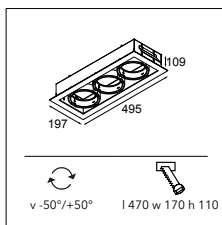

Multiple for 3x LED GE

3X LED (NOT INCL.)

! MUST BE USED WITH M-LED 111

DRIVER > SEE PRODUCT PAGE ON WEBSITE

CONNECTED > SEE GOODIES

M-LED > SEE LEFT PAGE

INSTALLATION ACCESSORIES

10390330 CONBOX 228X532X122X292

10410330 GYPKIT 530X257X470X170