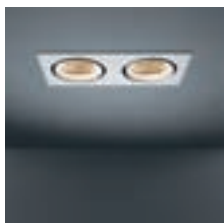

Marcel 2x LED GE

2X LED ARRAY INCL. 17.2W

DRIVER > SEE PRODUCT PAGE ON WEBSITE

CONNECTED > SEE GOODIES

OPTICAL ACCESSORIES

10212700 TRANSPARENT GLASS Ø79

10212703 SPREADLENS Ø79

10212702 HONEYCOMB Ø79

11949730 REFLECTOR LED Ø80 FLOOD

11949830 REFLECTOR LED Ø80 MEDIUM

11949930 REFLECTOR LED Ø80 SPOT