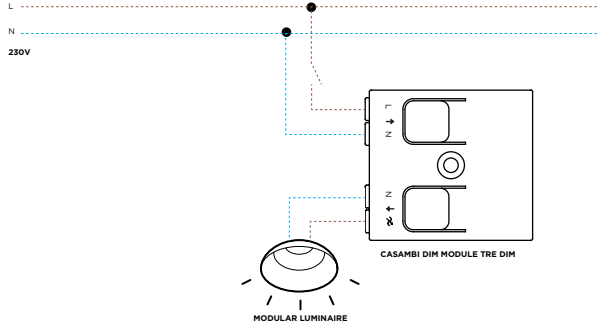

TRAILING EDGE DIMMABLE (GI FIXTURES)