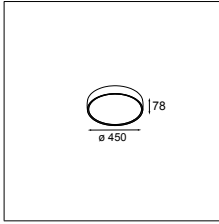

Flat moon 450 suspension up/down LED GI

1X MED-POWER LED INCL. 40W

! SUSPENSION KIT NOT INCLUDED

CONNECTED > SEE GOODIES

INSTALLATION ACCESSORIES

11061809	SUSPENSION KIT 4M - 3X0.75 (3 CABLES) - WHITE STRUC
11061832	SUSPENSION KIT 4M - 3X0.75 (3 CABLES) - BLACK STRUC
11061909	SUSPENSION KIT 4M - 5X0.75 (3 CABLES) - WHITE STRUC
11061932	SUSPENSION KIT 4M - 5X0.75 (3 CABLES) - BLACK STRUC
11062409	SUSPENSION KIT 4M - 9X0.75 (3 CABLES) - WHITE STRUC
11062432	SUSPENSION KIT 4M - 9X0.75 (3 CABLES) - BLACK STRUC
11066009	SUSPENSION KIT 4M / 3X0.75 TRIANGLE (3 CABLES) WHITE STRUC
11066032	SUSPENSION KIT 4M / 3X0.75 TRIANGLE (3 CABLES) BLACK STRUC
11066109	SUSPENSION KIT 4M / 5X0.75 TRIANGLE (3 CABLES) WHITE STRUC
11066132	SUSPENSION KIT 4M / 5X0.75 TRIANGLE (3 CABLES) BLACK STRUC
11066209	SUSPENSION KIT 4M / 9X0.75 TRIANGLE (3 CABLES) WHITE STRUC
11066232	SUSPENSION KIT 4M / 9X0.75 TRIANGLE (3 CABLES) BLACK STRUC

OPTICAL ACCESSORIES

13289000	FLAT MOON PRISMATIC DIFFUSER 450/470
13289100	FLAT MOON ICE PRISMATIC DIFFUSER 450/470

DALI	2700K / CRI90+	3000K / CRI90+	4000K / CRI90+
black struc	13300932	13301032	13301132
white struc	13300909	13301009	13301109

1-10V/PUSHDIM	2700K / CRI90+	3000K / CRI90+	4000K / CRI90+
black struc	13300632	13300732	13300832
white struc	13300609	13300709	13300809

LUMINAIRE OUTPUT & POWER CONSUMPTION

(white struc)

2700K / 110°	3720lm / 45.4W
3000K / 110°	3573lm / 45.4W
4000K / 110°	4102lm / 45.4W