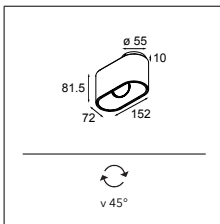

* RESISTIVE DIMMABLE ONLY WHEN USED WITH HALOGEN GU10 LAMP

CONNECTED > SEE GOODIES