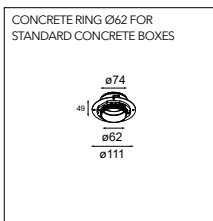

INSTALLATION ACCESSORIES