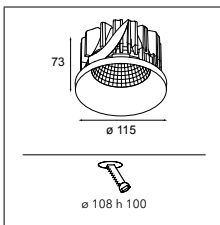

Smart kup 115 LED GE

1X LED ARRAY INCL. 16.25W

! 3500K ON REQUEST

DRIVER > SEE PRODUCT PAGE ON WEBSITE

SMART COMBINATIONS > SEE PAGES 320-329

CONNECTED > SEE GOODIES

INSTALLATION ACCESSORIES

10889830 CONBOX 190X192X130X256

12290530 GYPKIT 190X190 - Ø108

12810230 RECESSED RING Ø127 H100