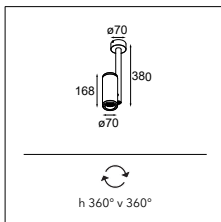

Médard 70 stretched 1x LED warm dim GI

1X LED ARRAY INCL. 12W