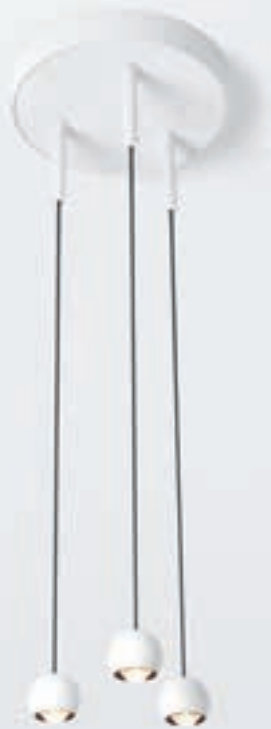

453 — PLACEBO DOWN with GLASS BALL DOWN - TRACK 48V

85 — KOMPAS & HOOLAHOOP / TULIP BLOOM & BLOSSOM FOR KOMPAS

477 — MARBUL TRACK 230V

301 — SMART BALL SUSPENSION

485 — REKTOR TRACK 230V

385 — MARBULITO JACK SUSPENSION with CEILING BASE