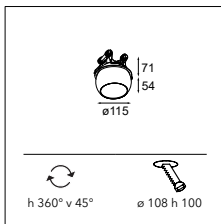

Marbul recessed 115 1x LED GE

1X LED ARRAY INCL. 6W

! MUST BE COMBINED WITH MAGNETIC REFLECTOR

DRIVER > SEE PRODUCT PAGE ON WEBSITE

CONNECTED > SEE GOODIES

OPTICAL ACCESSORIES

10216830	MAGNETIC REFLECTOR Ø82 LED 10° ALU
10216930	MAGNETIC REFLECTOR Ø82 LED 10° CHAMPAGNE
10217030	MAGNETIC REFLECTOR Ø82 LED 10° GOLD
10217130	MAGNETIC REFLECTOR Ø82 LED 25° ALU
10217230	MAGNETIC REFLECTOR Ø82 LED 25° CHAMPAGNE
10217330	MAGNETIC REFLECTOR Ø82 LED 25° GOLD
10217430	MAGNETIC REFLECTOR Ø82 LED 40° ALU
10217530	MAGNETIC REFLECTOR Ø82 LED 40° CHAMPAGNE
10217630	MAGNETIC REFLECTOR Ø82 LED 40° GOLD

INSTALLATION ACCESSORIES

10889830	CONBOX 190X192X130X256
12290530	GYPKIT 190X190 - Ø108