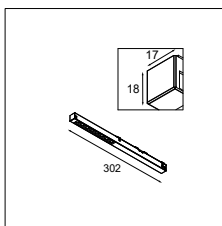

Pista track 48V LED linear spots (8x) GI

1X LED LINE INCL. 8W

CONNECTED > SEE GOODIES

TRACK 48V COMPONENTS > SEE PAGES 462-467