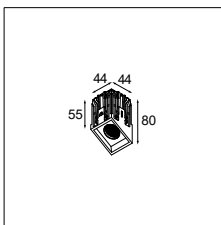

WARM DIM

Qbini asy LED warm dim GE

1X LED ARRAY INCL. 4W

! MUST BE USED WITH QBINI (TRIMLESS) FRAME OR QBINI SURFACE BOX

DRIVER > SEE PRODUCT PAGE ON WEBSITE

CONNECTED > SEE GOODIES

QBINI (TRIMLESS) FRAME > SEE PAGE 235

QBINI SURFACE BOX > SEE PAGE 233, 235

OPTICAL ACCESSORIES

14191032 HONEYCOMB Ø26

14192032 SNOOT Ø26 BLACK

14193032 CROSSBLADE Ø26 BLACK