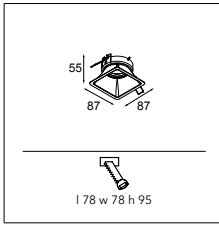

WARM DIM

Lotis square for LED GE

1X LED (NOT INCL.)

! MUST BE USED WITH M-LED 50

DRIVER > SEE PRODUCT PAGE ON WEBSITE

CONNECTED > SEE GOODIES

M-LED > SEE BELOW

INSTALLATION ACCESSORIES

10889830 CONBOX 190X192X130X256

12291130 GYPKIT 190X190X78X78

black	12619002
white struc	12619009

LUMINAIRE OUTPUT & POWER CONSUMPTION (white struc - M-LED 50 alu)

	350mA	500mA
2700K / 25°	442lm / 6.2W	568lm / 9.2W
3000K / 25°	469lm / 6.2W	630lm / 9.2W
3500K / 25°	487lm / 6.2W	655lm / 9.2W
4000K / 25°	510lm / 6.2W	685lm / 9.2W

WARM DIM