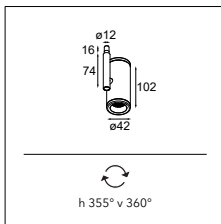

Médard 42 jack LED GE

1X LED ARRAY INCL. 8.5W

! MUST BE COMBINED WITH CEILING BASE JACK OR MODUPOINT LED
! COMBINATION WITH MODUPOINT DEEP RECESSED REQUIRES THE USE OF MODUPOINT STICK

CONNECTED > SEE GOODIES

CEILING BASE JACK > SEE BELOW

MODUPOINT LED > SEE BELOW

INSTALLATION ACCESSORIES

13240009 MODUPOINT LED STICK 10CM GE WHITE STRUC

13240032 MODUPOINT LED STICK 10CM GE BLACK STRUC

13240109 MODUPOINT LED STICK 20CM GE WHITE STRUC

13240132 MODUPOINT LED STICK 20CM GE BLACK STRUC

13240209 MODUPOINT LED STICK 30CM GE WHITE STRUC

13240232 MODUPOINT LED STICK 30CM GE BLACK STRUC

LUMINAIRE OUTPUT & POWER CONSUMPTION

(white struc)

2700K / 25°	657lm 8.5W
3000K / 25°	671lm 8.5W