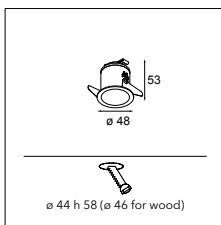

Smart lotis 48 IP55 LED GE

1X HIGH POWER LED INCL. | 1.5W

! 3500K ON REQUEST

DRIVER > SEE PRODUCT PAGE ON WEBSITE

SMART COMBINATIONS > SEE PAGES 320-329

CONNECTED > SEE GOODIES

INSTALLATION ACCESSORIES

10889530 CONBOX 100X123X80X187

12290730 GYPKIT 100X120 - 045