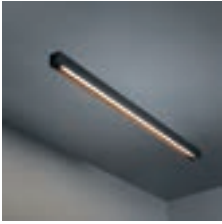

United (1274mm) 1x LED GI

4X LEDLINE INCL. 4.5W

CONNECTED > SEE GOODIES

INSTALLATION ACCESSORIES

13392009 UNITED COVER (1274MM) 1X WHITE STRUC

13392032 UNITED COVER (1274MM) 1X BLACK STRUC

11060709 SUSPENSION KIT 4M - 3X0.75 (2 CABLES) - WHITE STRUC

11060732 SUSPENSION KIT 4M - 3X0.75 (2 CABLES) - BLACK STRUC

11061709 SUSPENSION KIT 4M - 5X0.75 (2 CABLES) - WHITE STRUC

11061732 SUSPENSION KIT 4M - 5X0.75 (2 CABLES) - BLACK STRUC