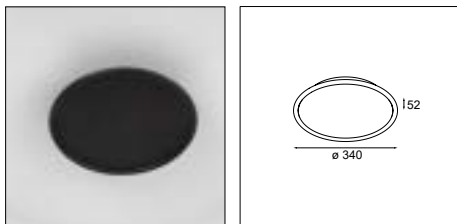

Kompas ceiling base ø340 GI

LUMINAIRE NOT INCL.

! MUST BE USED WITH:
MARBUL SUSPENDED FOR KOMPAS > SEE PAGES 88-91
MINUDE SUSPENDED FOR KOMPAS > SEE PAGES 92-93
PLACEBO DOWN/UP FOR KOMPAS > SEE PAGES 94-99
SMART BALL SUSPENDED FOR KOMPAS > SEE PAGES 100-101
SMART TUBED SUSPENDED FOR KOMPAS > SEE PAGES 102-105
TULIP BLOOM/BLOSSOM FOR KOMPAS > SEE PAGES 106-107