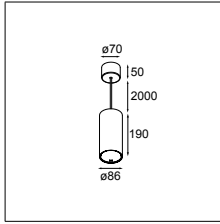

Smart tubed suspension 82 X-large LED GI

LUMINAIRE NOT INCL.

! 500mA DRIVER INCLUDED

SMART COMBINATIONS > SEE PAGES 320-329