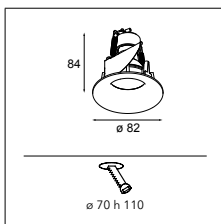

Smart cake 82 GU10

1X LED GU10 INCL. GU10 MAX. 50W

* RESISTIVE DIMMABLE ONLY WHEN USED WITH HALOGEN GU10 LAMP

SMART COMBINATIONS > SEE PAGES 320-329

CONNECTED > SEE GOODIES

INSTALLATION ACCESSORIES

10889830 CONBOX 190X192X130X256

12290130 GYPKIT 190X190-Ø70

12291030 GYPKIT 210X190-2XØ70 R35-88

12500230 SMART RECESSED RING 82

RESISTIVE DIMMABLE	
black struc	12420132
gold	12420146
white struc	12420109