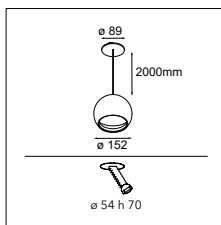

Smart ball suspension 115 GE

LUMINAIRE NOT INCL.

! LONGER SUSPENSION CABLE ON REQUEST

DRIVER > SEE PRODUCT PAGE ON WEBSITE

SMART COMBINATIONS > SEE PAGES 320-329