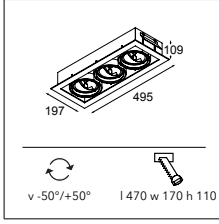

Multiple 3x AR111 GE

3X QR-LP 111 | G53 | MAX. 50W

! CAN BE COMBINED WITH M-LED 111

M-LED > SEE LEFT PAGE

INSTALLATION ACCESSORIES

10390330 CONBOX 228X532X122X292

10410330 GYPKIT 530X257X470X170