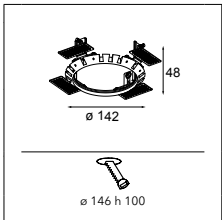

DRIVER > SEE PRODUCT PAGE ON WEBSITE

CONNECTED > SEE GOODIES

INSTALLATION ACCESSORIES

13073009 WINK 115 FLANGE WHSTR (FALSE/CONCRETE CEILINGS)

13073032 WINK 115 FLANGE BLSTR (FALSE/CONCRETE CEILINGS)

14204030 RECESSED RING Ø146 (FALSE CEILINGS)