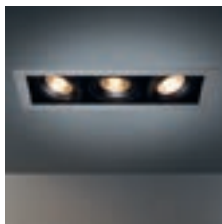

Multiple for 3x LED GE

3X LED (NOT INCL.)

! MUST BE USED WITH M-LED 111

DRIVER > SEE PRODUCT PAGE ON WEBSITE

CONNECTED > SEE GOODIES

M-LED > SEE LEFT PAGE

INSTALLATION ACCESSORIES

10390330 CONBOX 228X532X122X292

10410330 GYPKIT 530X257X470X170