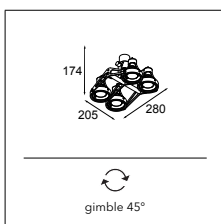

Nomad 4x GU10

4X QPAR 16-20 | GU10 | 50-75W

* RESISTIVE DIMMABLE ONLY WHEN USED WITH HALOGEN GU10 LAMP

! BASE FLANGE OPTIONAL

CONNECTED > SEE GOODIES

INSTALLATION ACCESSORIES

10203005 BASE FLANGE Ø90 H3 - ALU

10203009 BASE FLANGE Ø90 H3 - WHITE STRUC

10203032 BASE FLANGE Ø90 H3 - BLACK STRUC

10204005 BASE FLANGE TUBE Ø90 H20 - ALU

10204009 BASE FLANGE TUBE Ø90 H20 - WHITE STRUC

10204032 BASE FLANGE TUBE Ø90 H20 - BLACK STRUC