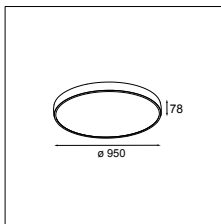

LUMINAIRE OUTPUT & POWER CONSUMPTION

(white struc)	2700K / 110°	8426lm / 98W
	3000K / 110°	8061lm / 98W
	4000K / 110°	9288lm / 98W

Flat moon 950 ceiling down LED GI

1X MED-POWER LED INCL. 129W

CONNECTED > SEE GOODIES