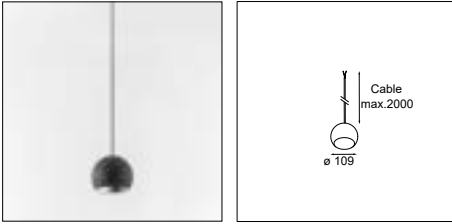

Marbul suspended LED for Kompas GE

1X LED ARRAY INCL. 8.9W

- ! MUST BE COMBINED WITH KOMPAS CEILING BASE
  (SEE MATRIX PAGES 108-109)
- ! MUST BE COMBINED WITH MAGNETIC REFLECTOR
- ! LONGER SUSPENSION CABLE ON REQUEST

KOMPAS CEILING BASE > SEE PAGE 87

OPTICAL ACCESSORIES

10216830	MAGNETIC REFLECTOR Ø82 LED 10° ALU
10216930	MAGNETIC REFLECTOR Ø82 LED 10° CHAMPAGNE
10217030	MAGNETIC REFLECTOR Ø82 LED 10° GOLD
10217130	MAGNETIC REFLECTOR Ø82 LED 25° ALU
10217230	MAGNETIC REFLECTOR Ø82 LED 25° CHAMPAGNE
10217330	MAGNETIC REFLECTOR Ø82 LED 25° GOLD
10217430	MAGNETIC REFLECTOR Ø82 LED 40° ALU
10217530	MAGNETIC REFLECTOR Ø82 LED 40° CHAMPAGNE
10217630	MAGNETIC REFLECTOR Ø82 LED 40° GOLD

WARM DIM