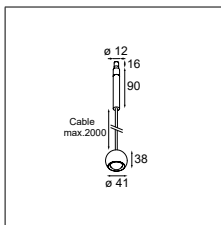

Marbulito jack suspension LED GE

1X LED ARRAY INCL. 4.4W

! MUST BE COMBINED WITH CEILING BASE JACK OR MODUPOINT LED

CONNECTED > SEE GOODIES

CEILING BASE JACK > SEE BELOW

MODUPOINT LED > SEE BELOW