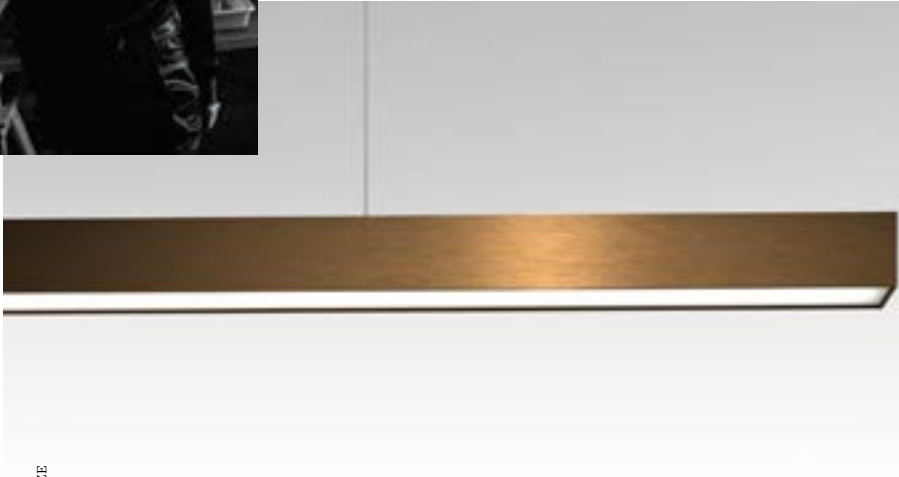

643 — SLD35 - ANO BRONZE