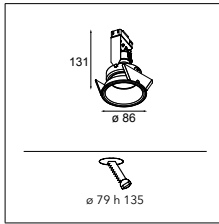

alu struc	10883528
black struc	10883508
white struc	10883538

Lotis 86 IP55 GU10

1X QPAR 16 | GU10 | MAX. 50W

* RESISTIVE DIMMABLE ONLY WHEN USED WITH HALOGEN GU10 LAMP

CONNECTED > SEE GOODIES

INSTALLATION ACCESSORIES