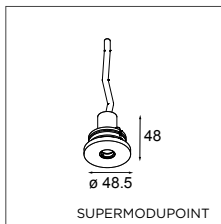

STICK

SUPERMODUPOINT

10040205	DEFINITIF STICK 10CM GE ALU
10040202	DEFINITIF STICK 10CM GE BLACK
10040201	DEFINITIF STICK 10CM GE WHITE STRUC
10040305	DEFINITIF STICK 20CM GE ALU
10040302	DEFINITIF STICK 20CM GE BLACK
10040301	DEFINITIF STICK 20CM GE WHITE STRUC
10040405	DEFINITIF STICK 30CM GE ALU
10040402	DEFINITIF STICK 30CM GE BLACK
10040401	DEFINITIF STICK 30CM GE WHITE STRUC
10000005	SUPERMODUPOINT EQ. GE ALU
10000002	SUPERMODUPOINT EQ. GE BLACK
10000001	SUPERMODUPOINT EQ. GE WHITE STRUC

12V

IP20

GWT

960°

0.07KG

alu	10050105
black	10050102
white struc	10050101

01 — CEILING

02 — JACK

03 — TRACK

04 — WALL

05 — EXTERIOR

06 — PROFILES

07 — GOODIES

REQUIRED PARTS