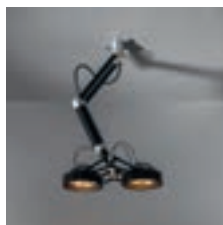

Nomad 2x for LED AR111 GI

2X LED AR111 (NOT INCL.)

! ADVISED TO USE 70008066 (2700K) / 70008067 (2000K-3000K)
OR ANY OTHER AR111 12V RETROFIT LED LAMP