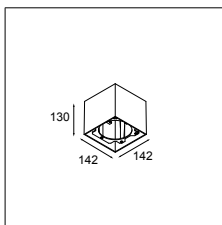

Smart surface box 115 1x LED GI

LUMINAIRE NOT INCL.

! 500mA DRIVER INCLUDED

SMART COMBINATIONS > SEE PAGES 320-329

SMART MASK > SEE ABOVE