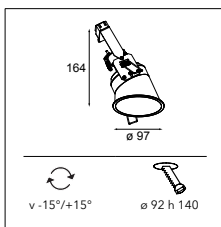

Asy lotis 97 adjustable GU10

1X OPAR 16 | GU10 | 50W

* RESISTIVE DIMMABLE ONLY WHEN USED WITH HALOGEN GU10 LAMP

CONNECTED > SEE GOODIES

INSTALLATION ACCESSORIES

12290330 GYPKIT 190X190-Ø92

OPTICAL ACCESSORIES

10211903 SPREADLENS Ø50

10213003 SOFTLENS Ø50