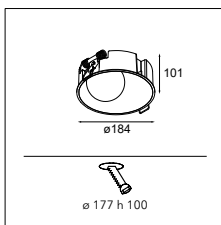

Shellby 184 LED GE

1X LED ARRAY INCL. 8.5W

DRIVER > SEE PRODUCT PAGE ON WEBSITE

CONNECTED > SEE GOODIES

INSTALLATION ACCESSORIES > SEE PAGE 255

12182030 CONBOX 280X350X100X380

12293030 GYPSUM FIBREBOARD 290X280

OPTICAL ACCESSORIES

12183041 SHELLBY SKIN ANO CHAMPAGNE

12183042 SHELLBY SKIN ANO GOLD

12183082 SHELLBY SKIN ANO BRONZE

12183084 SHELLBY SKIN ANO SILVER BRONZE

12183092 SHELLBY SKIN PEARLY WHITE