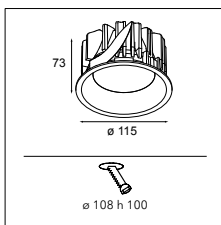

Smart lotis 115 diffuse IP54 LED GE

1X LED ARRAY INCL. 16.25W

! 3500K ON REQUEST

DRIVER > SEE PRODUCT PAGE ON WEBSITE

SMART COMBINATIONS > SEE PAGES 320-329

CONNECTED > SEE GOODIES

INSTALLATION ACCESSORIES

10889830 CONBOX 190X192X130X256

12290530 GYPKIT 190X190 - Ø108

12810230 RECESSED RING Ø127 H100