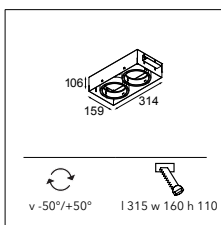

Multiple trimless for 2x LED GE

2X LED (NOT INCL.)

! MUST BE USED WITH M-LED 111

DRIVER > SEE PRODUCT PAGE ON WEBSITE

CONNECTED > SEE GOODIES

M-LED > SEE BELOW

INSTALLATION ACCESSORIES

10430230 CONBOX 349X215X120X427

10450230 RECESSED FRAME MULTIPLETRIMLESS 2X