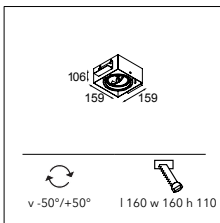

Multiple trimless 1x AR111 GE

1X QR-LP 111 | G53 | MAX. 50W

! CAN BE COMBINED WITH M-LED 111

M-LED > SEE BELOW

INSTALLATION ACCESSORIES

10430130 CONBOX 194X215X120X272

10450130 RECESSED FRAME MULTIPLETRIMLESS 1X

black	10360102
white struc	10360109