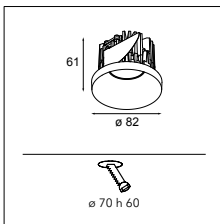

Smart kup 82 LED GE

1X LED ARRAY INCL. 9.2W

! 3500K ON REQUEST

DRIVER > SEE PRODUCT PAGE ON WEBSITE

SMART COMBINATIONS > SEE PAGES 320-329

CONNECTED > SEE GOODIES

INSTALLATION ACCESSORIES

10889830 CONBOX 190X192X130X256

12290130 GYPKIT 190X190 - Ø70

12291030 GYPKIT 210X190-2XØ70 R35-88

12500230 SMART RECESSED RING 82

	2700K / CRI90+		
	15°	25°	40°
black struc	12471632	12471032	12471232
gold	12471646	12471046	12471246
white struc	12471609	12471009	12471209
	3000K / CRI90+		
	15°	25°	40°
black struc	12471732	12471432	12471532
gold	12471746	12471446	12471546
white struc	12471709	12471409	12471509
	4000K / CRI90+		
	15°	25°	40°
black struc	12471832	12471132	12471332
gold	12471846	12471146	12471346
white struc	12471809	12471109	12471309

LUMINAIRE OUTPUT & POWER CONSUMPTION (white struc)

	350mA	500mA	700mA
2700K / 25°	554lm / 6.2W	744lm / 9.2W	956lm / 13.4W
3000K / 25°	576lm / 2W	773lm / 9.2W	994lm / 13.4W
4000K / 25°	630lm / 6.2W	792lm / 9.2W	1018lm / 13.4W

WARM DIM