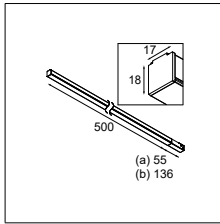

Pista track 48V LED linear (500mm) GI

1X LED-STRIP INCL. | 8.5W

CONNECTED > SEE GOODIES

TRACK 48V COMPONENTS > SEE PAGES 462-467