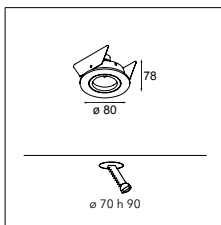

K-0 80 MR16 GE

1X QR-CBC 51 | GX5.3 | MAX. 50W

INSTALLATION ACCESSORIES

10889830 CONBOX 190X192X130X256

12290130 GYPKIT 190X190-Ø70

OPTICAL ACCESSORIES

10280102 BLRING Ø50 HIGH BLACK

alu	10270005
black	10270002
white struc	10270001