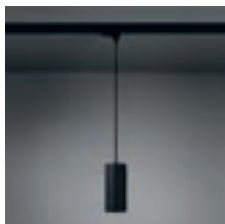

Smart tubed suspension track 82 XL LED GI

LUMINAIRE NOT INCL.

SMART COMBINATIONS > SEE RIGHT PAGE

TRACK COMPONENTS > SEE PAGES 508-511