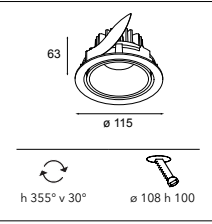

WARM DIM

Smart lotis 115 adjustable LED warm dim GE

1X LED ARRAY INCL. | 12W

DRIVER > SEE PRODUCT PAGE ON WEBSITE

SMART COMBINATIONS > SEE PAGES 320-329

CONNECTED > SEE GOODIES

INSTALLATION ACCESSORIES

10889830 CONBOX 190X192X130X256

12290530 GYPKIT 190X190 - Ø108

12810230 RECESSED RING Ø127 H100