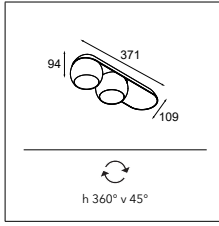

Marbul 2x LED GI

2X LED ARRAY INCL. 6W

! MUST BE COMBINED WITH MAGNETIC REFLECTOR

CONNECTED > SEE GOODIES

OPTICAL ACCESSORIES

10216830	MAGNETIC REFLECTOR Ø82 LED 10° ALU
10216930	MAGNETIC REFLECTOR Ø82 LED 10° CHAMPAGNE
10217030	MAGNETIC REFLECTOR Ø82 LED 10° GOLD
10217130	MAGNETIC REFLECTOR Ø82 LED 25° ALU
10217230	MAGNETIC REFLECTOR Ø82 LED 25° CHAMPAGNE
10217330	MAGNETIC REFLECTOR Ø82 LED 25° GOLD
10217430	MAGNETIC REFLECTOR Ø82 LED 40° ALU
10217530	MAGNETIC REFLECTOR Ø82 LED 40° CHAMPAGNE
10217630	MAGNETIC REFLECTOR Ø82 LED 40° GOLD