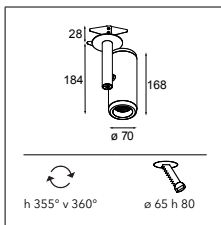

Médard 70 semi-recessed LED GE

1X LED ARRAY INCL. 16.2W

DRIVER > SEE PRODUCT PAGE ON WEBSITE

CONNECTED > SEE GOODIES

INSTALLATION ACCESSORIES

10490330 CONBOX 112X172X100X236

12291330 GYPKIT 170X112-065