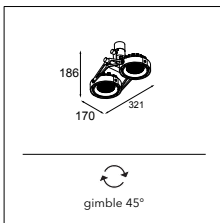

LUMINAIRE OUTPUT & POWER CONSUMPTION (white struc - lumen values per lamp module)

735lm / 15W

Nomad 111 2x LED GE

2X LED ARRAY INCL. 16.25W

! BASE FLANGE OPTIONAL

DRIVER > SEE PRODUCT PAGE ON WEBSITE

CONNECTED > SEE GOODIES