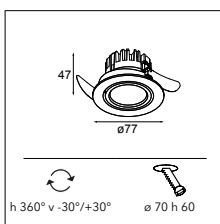

K77 adjustable LED RG

1X LED ARRAY INCL. 9.2W

K-SET > SEE BELOW (MORE INFO SEE PAGES 78-83)

INSTALLATION ACCESSORIES

10889830 CONBOX 190X192X130X256

12290130 GYPKIT 190X190 - Ø70