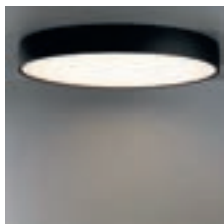

LUMINAIRE OUTPUT & POWER CONSUMPTION

(white struc)	2700K / 110°	8426lm / 98W
	3000K / 110°	8061lm / 98W
	4000K / 110°	9288lm / 98W

Flat moon 950 ceiling down LED GI

1X MED-POWER LED INCL. 129W

CONNECTED > SEE GOODIES