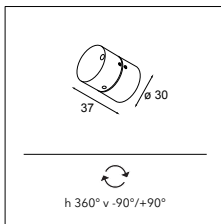

Definitif MR16 GE

1X QR-CBC 51 | GU 5.3 | MAX. 50W

! TO BE INSTALLED WITH DEFINITIF STICK AND SUPERMODUPOINT (NOT INCLUDED)