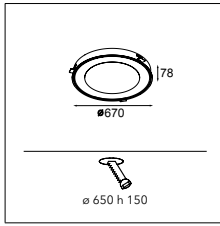

Flat moon eclips 670 recessed LED GI

LED MODULE INCL. 36W

CONNECTED > SEE GOODIES

DALI/PUSHDIM	2700K / CRI90+	3000K / CRI90+	4000K / CRI90+
black struc	13382332	13382432	13382532
white struc	13382309	13382409	13382509

LUMINAIRE OUTPUT & POWER CONSUMPTION (white struc)

2700K	2709lm / 43W
3000K	2625lm / 43W
4000K	2981lm / 43W