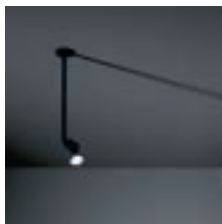

Definitif MR16 GE

1X QR-CBC 51 | GU 5.3 | MAX. 50W

! TO BE INSTALLED WITH DEFINITIF STICK AND SUPERMODUPOINT (NOT INCLUDED)