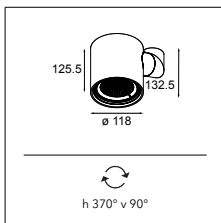

Stove LED GI

1X LED ARRAY INCL. 11W

INSTALLATION ACCESSORIES

10203009 BASE FLANGE Ø90 H3 - WHITE STRUC

10203032 BASE FLANGE Ø90 H3 - BLACK STRUC

10204009 BASE FLANGE TUBE Ø90 H20 - WHITE STRUC

10204032 BASE FLANGE TUBE Ø90 H20 - BLACK STRUC

OPTICAL ACCESSORIES

11949730 REFLECTOR LED Ø80 FLOOD

11949930 REFLECTOR LED Ø80 SPOT