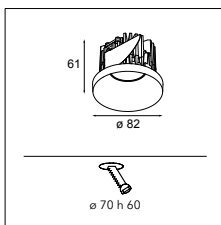

Smart kup 82 IP55 LED GE

1X LED ARRAY INCL. 9.2W

! 3500K ON REQUEST

DRIVER > SEE PRODUCT PAGE ON WEBSITE

SMART COMBINATIONS > SEE PAGES 320-329

CONNECTED > SEE GOODIES

INSTALLATION ACCESSORIES

10889830 CONBOX 190X192X130X256

12290130 GYPKIT 190X190 - Ø70

12291030 GYPKIT 210X190-2XØ70 R35-88

12500230 SMART RECESSED RING 82