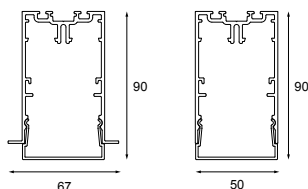

SLD50

POLY OUT

POLY IN