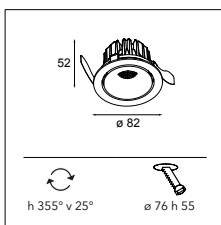

Smart cake 82 adjustable LED warm dim GE

1X LED ARRAY INCL. 6W

DRIVER > SEE PRODUCT PAGE ON WEBSITE

SMART COMBINATIONS > SEE PAGES 320-329

CONNECTED > SEE GOODIES

INSTALLATION ACCESSORIES

10889830 CONBOX 190X192X130X256

12290830 GYPKIT 190X190-Ø76

12500230 SMART RECESSED RING 82