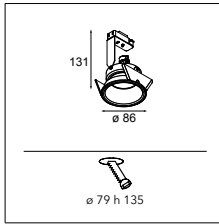

Lotis 86 IP55 MR16 GE

1X QR-CBC 51 | GX5.3 | MAX. 50W

INSTALLATION ACCESSORIES

12290230 GYPKIT190X190-Ø80

alu struc	10883528
black struc	10883508
white struc	10883538