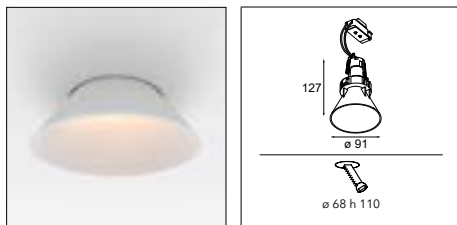

Tetrix Cone 90 LED Hue retrofit

1X LED GU10 INCL. | GU10 | 5.2W

CONNECTED > SEE GOODIES

INSTALLATION ACCESSORIES

13510038 TETRIX FRAME ROUND 74 WHITE MATT

13510083 TETRIX FRAME ROUND 74 BLACK MATT

13515430 RECESSED RING Ø62