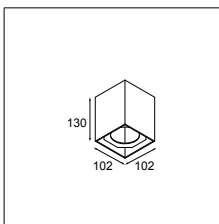

Smart surface box 82 1x LED warm dim GI

LUMINAIRE NOT INCL.

! TO BE COMBINED WITH SMART 82 WARM DIM
! 350MA DRIVER INCLUDED

SMART COMBINATIONS > SEE PAGES 320-329

SMART MASK > SEE ABOVE

TRAILING EDGE DIMMABLE	1800K - 3000K
black struc	12514332
white struc	12514309