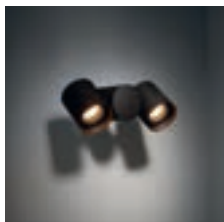

Lowie IP54 2x LED GI

2X HIGH POWER LED INCL. 4W

! NOT SUITABLE FOR INSTALLATION ≤5KM FROM THE COAST