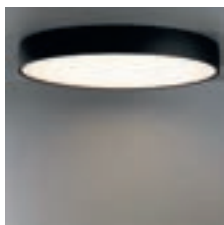

Flat moon 650 ceiling down LED GI

1X MED-POWER LED INCL. 62W

CONNECTED > SEE GOODIES

OPTICAL ACCESSORIES

13289200 FLAT MOON PRISMATIC DIFFUSER 650/670

13289300 FLAT MOON ICE PRISMATIC DIFFUSER 650/670