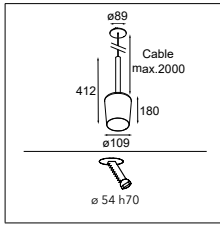

Tulip blossom (power feed recessed) E27

LAMP EXCL. E27 MAX. 35W

CONNECTED > SEE GOODIES

black struc	12661132
black struc - gold	12661191
white struc	12661109
white struc - gold	12661189