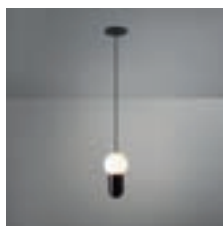

Placebo up LED GE

1X LED MODULE INCL. 6.3W

! MUST BE COMBINED WITH GLASS TUBE OR GLASS BALL (NOT INCLUDED);
! LUMEN OUTPUT DEPENDS ON CHOICE OF GLASS ACCESSORY
! LONGER SUSPENSION CABLE ON REQUEST

DRIVER > SEE PRODUCT PAGE ON WEBSITE

CONNECTED > SEE GOODIES

PLACEBO SHADES > SEE BELOW

OPTICAL ACCESSORIES

12623038	PLACEBO GLASS TUBE UP (46MM) WHITE MATT
12623238	PLACEBO GLASS TUBE UP (130MM) WHITE MATT
12625038	PLACEBO GLASS BALL UP (Ø90MM) WHITE MATT
12625238	PLACEBO GLASS BALL UP (Ø155MM) WHITE MATT