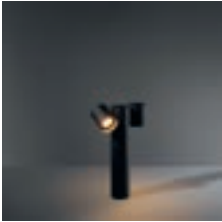

Lowieze low IP54 2x LED GI

2X HIGH POWER LED INCL. 4W

! NOT SUITABLE FOR INSTALLATION $\leq$ 5KM FROM THE COAST

INSTALLATION ACCESSORIES

11189802 EARTH PIN H350