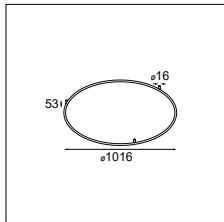

DECORATIVE ACCESSORIES

13572009 HOOLAHOOP Ø1000 WHITE STRUC

13572032 HOOLAHOOP Ø1000 BLACK STRUC