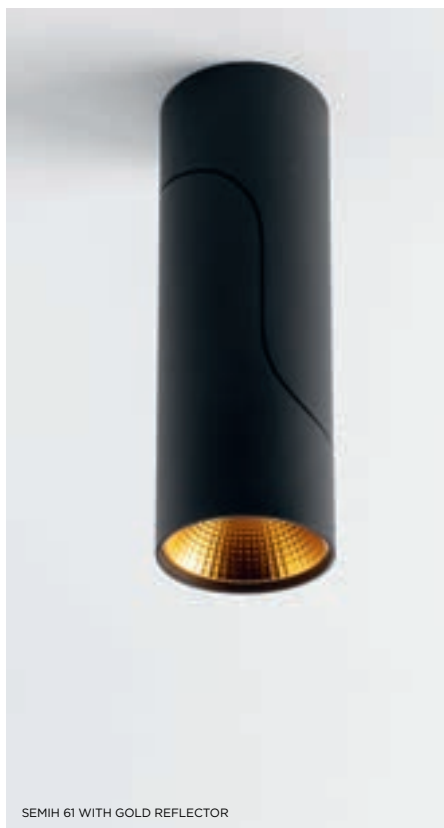

SEMIH 86

SEMIH 61 WITH LENS

SEMIH 61 WITH GOLD REFLECTOR