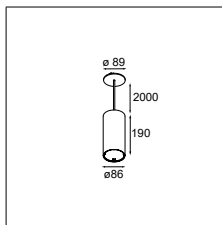

Smart tubed suspension 82 X-large LED GE

LUMINAIRE NOT INCL.

! LONGER SUSPENSION CABLE ON REQUEST

SMART COMBINATIONS > SEE PAGES 320-329

DRIVER > SEE PRODUCT PAGE ON WEBSITE

black struc	12842932
white struc	12842909