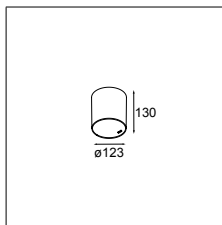

Smart surface tubed 115 LED GE

LUMINAIRE NOT INCL.

* ONLY WHEN COMBINED WITH SMART 115 LED IP54

SMART COMBINATIONS > SEE PAGES 320-329

DRIVER > SEE PRODUCT PAGE ON WEBSITE