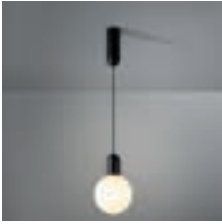

PLACEBO DOWN WITH GLASS BALL Ø155MM DOWN
PLACEBO SOMBRERO - CHAMPAGNE

PLACEBO DOWN WITH GLASS BALL Ø90MM DOWN - ANO CHAMPAGNE
PLACEBO DOWN WITH GLASS BALL Ø155MM DOWN - ANO CHAMPAGNE

Placebo down LED GI