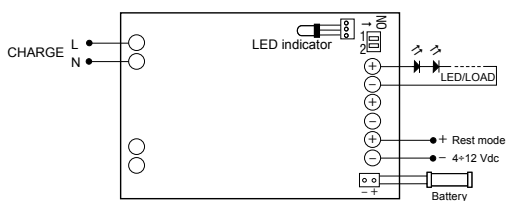

Back-up unit (1 hour - 3 hours)

	IP20	IP20
Reference	12400010	12400110
Dimensions (LxWxH)	unit 166x46x34 / battery pack 135x45x23	unit 166x46x34 / 2x battery pack 212x40x33
Input	220-240V 50/60Hz	220-240V 50/60Hz
Ambient temperature	0°C to 50°C	0°C to 50°C
Emergency operating time	1 hour	3 hours
Charge time	24 hours	24 hours
Output	100-400mA 9-58V	100-400mA 9-58V
DIP-switch setting		

Wiring diagrams

Non-maintained (emergency only)