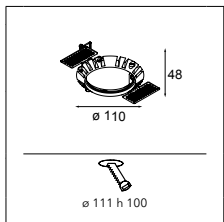

1X LED ARRAY INCL. 9.2W

! MUST BE USED WITH RECESSED RING OR FLANGE
! LED LIGHT IS INSERTED AT A 30° ANGLE

DRIVER > SEE PRODUCT PAGE ON WEBSITE

CONNECTED > SEE GOODIES

INSTALLATION ACCESSORIES

14203009 WINK 82 FLANGE WHSTR (FALSE/CONCRETE CEILINGS)

14203030 RECESSED RING Ø110 (FALSE CEILINGS)

14203032 WINK 82 FLANGE BLSTR (FALSE/CONCRETE CEILINGS)