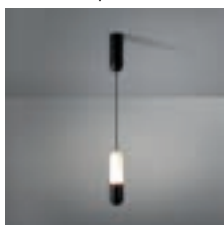

WARM DIM

Placebo up LED warm dim GI

1X LED MODULE INCL. 7.4W

! MUST BE COMBINED WITH GLASS TUBE OR GLASS BALL (NOT INCLUDED);
LUMEN OUTPUT DEPENDS ON CHOICE OF GLASS ACCESSORY
! LONGER SUSPENSION CABLE ON REQUEST

CONNECTED > SEE GOODIES

PLACEBO SHADES > SEE PAGE 211

OPTICAL ACCESSORIES

12623038	PLACEBO GLASS TUBE UP (46MM) WHITE MATT
12623238	PLACEBO GLASS TUBE UP (130MM) WHITE MATT
12625038	PLACEBO GLASS BALL UP (Ø90MM) WHITE MATT
12625238	PLACEBO GLASS BALL UP (Ø155MM) WHITE MATT