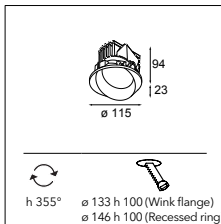

Wink asy 115 LED GE