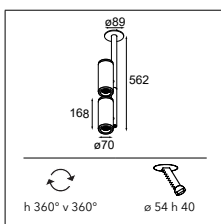

Médard 70 stretched semi-recessed 2x LED GE

2X LED ARRAY INCL. 16.2W

DRIVER > SEE PRODUCT PAGE ON WEBSITE

CONNECTED > SEE GOODIES