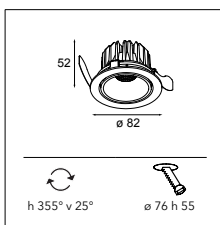

Smart lotis 82 adjustable LED warm dim GE

1X LED ARRAY INCL. 6W

DRIVER > SEE PRODUCT PAGE ON WEBSITE

SMART COMBINATIONS > SEE PAGES 320-329

CONNECTED > SEE GOODIES

INSTALLATION ACCESSORIES

10889830 CONBOX 190X192X130X256

12290830 GYPKIT 190X190-Ø76

12500230 SMART RECESSED RING 82