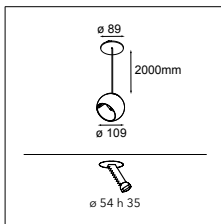

Marbul suspension adjustable LED warm dim GE

1X LED ARRAY INCL. 12W

! MUST BE COMBINED WITH MAGNETIC REFLECTOR
! LONGER SUSPENSION CABLE ON REQUEST

DRIVER > SEE PRODUCT PAGE ON WEBSITE

CONNECTED > SEE GOODIES

OPTICAL ACCESSORIES

10219330	MAGNETIC REFLECTOR Ø82 LED WARM DIM 25° ALU
10219430	MAGNETIC REFLECTOR Ø82 LED WARM DIM 40° ALU
10219830	MAGNETIC REFLECTOR Ø82 LED WARM DIM 40° CHAMPAGNE
10219630	MAGNETIC REFLECTOR Ø82 LED WARM DIM 40° GOLD