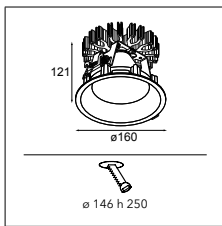

Smart lotis 160 diffuse IP55 LED GE

1X LED ARRAY INCL. 42W

! 3500K ON REQUEST

DRIVER > SEE PRODUCT PAGE ON WEBSITE

SMART COMBINATIONS > SEE PAGES 320-329

CONNECTED > SEE GOODIES