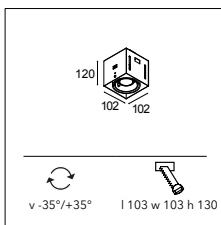

Mini multiple trimless 1x MR16 GE

1X QR-CBC 51 | GU 5.3 | MAX. 50W

INSTALLATION ACCESSORIES

10440130 CONBOX 137X158X130X215

10460130 RECESSED FRAME MINI MULTIPLE TRIMLESS 1X

12V

IP20

GWT
960°

0.72KG

black

10380702

white struc

10380709