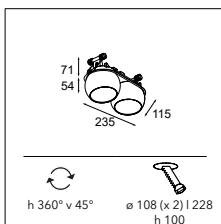

Marbul recessed 115 2x LED warm dim GE

2X LED ARRAY INCL. 12W

! MUST BE COMBINED WITH MAGNETIC REFLECTOR

DRIVER > SEE PRODUCT PAGE ON WEBSITE

CONNECTED > SEE GOODIES

OPTICAL ACCESSORIES

10219330	MAGNETIC REFLECTOR Ø82 LED WARM DIM 25° ALU
10219430	MAGNETIC REFLECTOR Ø82 LED WARM DIM 40° ALU
10219830	MAGNETIC REFLECTOR Ø82 LED WARM DIM 40° CHAMPAGNE
10219630	MAGNETIC REFLECTOR Ø82 LED WARM DIM 40° GOLD

INSTALLATION ACCESSORIES

10390130	CONBOX 183X312X122X247
12291530	GYPKIT 310X212 - 2XØ108 R54X120