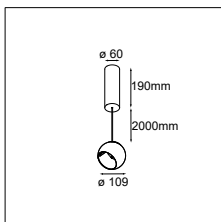

Marbul suspension adjustable LED warm dim GI

1X LED ARRAY INCL. 12W

! MUST BE COMBINED WITH MAGNETIC REFLECTOR
! LONGER SUSPENSION CABLE ON REQUEST

OPTICAL ACCESSORIES

10219330	MAGNETIC REFLECTOR Ø82 LED WARM DIM 25° ALU
10219430	MAGNETIC REFLECTOR Ø82 LED WARM DIM 40° ALU
10219830	MAGNETIC REFLECTOR Ø82 LED WARM DIM 40° CHAMPAGNE
10219630	MAGNETIC REFLECTOR Ø82 LED WARM DIM 40° GOLD