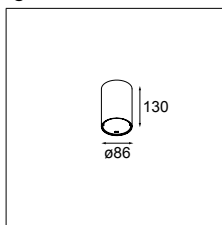

alu brushed	12844024
black struc	12844032
white struc	12844009

WARM DIM

Smart surface tubed 82 large LED warm dim GI

LUMINAIRE NOT INCL.

* ONLY WHEN COMBINED WITH SMART 82 IP55 LED WARM DIM

! TO BE COMBINED WITH SMART 82 WARM DIM