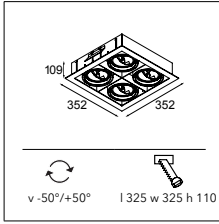

Multiple 4x AR111 GE

4X QR-LP 111 | G53 | MAX. 50W

! CAN BE COMBINED WITH M-LED 111

M-LED > SEE LEFT PAGE

INSTALLATION ACCESSORIES

10390430 CONBOX 382X387X122X446

10410430 GYPKIT 385X412X325X325