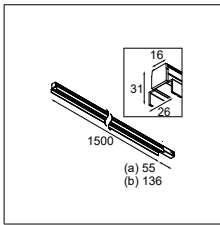

Pista track 48V LED linear flaps GI (1500mm)

X LED-STRIP INCL. 25.5W

CONNECTED > SEE GOODIES

TRACK 48V COMPONENTS > SEE PAGES 462-467