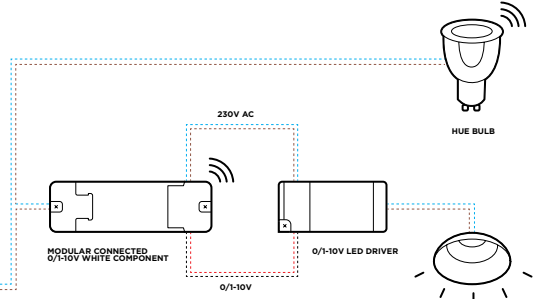

HUE APP

HUE TAP SWITCH

HUE DIMMER SWITCH

HUE MOTION SENSOR

230V

PLUG 230V

HUE BRIDGE

WIFI ROUTER WITH LAN CONNECTION