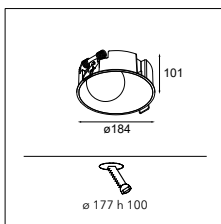

WARM DIM

Shellby 184 LED warm dim GE

1X LED ARRAY INCL. 12W

DRIVER > SEE PRODUCT PAGE ON WEBSITE

CONNECTED > SEE GOODIES

INSTALLATION ACCESSORIES > SEE PAGE 255

12182030 CONBOX 280X350X100X380

12293030 GYPSUM FIBREBOARD 290X280

OPTICAL ACCESSORIES

12183041 SHELLBY SKIN ANO CHAMPAGNE

12183042 SHELLBY SKIN ANO GOLD

12183082 SHELLBY SKIN ANO BRONZE

12183084 SHELLBY SKIN ANO SILVER BRONZE

12183092 SHELLBY SKIN PEARLY WHITE