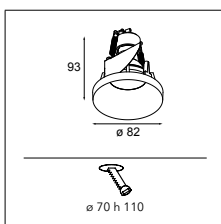

Smart kup 82 GU10

1X LED GU10 INCL. GU10 MAX. 50W

* RESISTIVE DIMMABLE ONLY WHEN USED WITH HALOGEN GU10 LAMP

SMART COMBINATIONS > SEE PAGES 320-329

CONNECTED > SEE GOODIES

INSTALLATION ACCESSORIES

10889830 CONBOX 190X192X130X256

12290130 GYPKIT 190X190-Ø70

12291030 GYPKIT 210X190-2XØ70 R35-88

12500230 SMART RECESSED RING 82