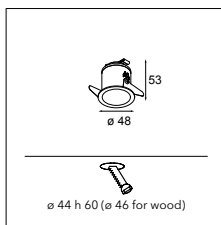

Smart lotis 48 + IP55 LED GE

1X LED ARRAY INCL. 3W

! 3500K ON REQUEST

DRIVER > SEE PRODUCT PAGE ON WEBSITE

SMART COMBINATIONS > SEE PAGES 320-329

CONNECTED > SEE GOODIES

INSTALLATION ACCESSORIES

10889530 CONBOX 100X123X80X187

12290730 GYPKIT 100X120 - Ø45