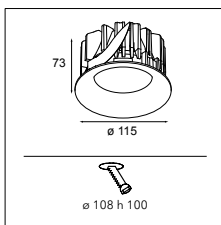

Smart cake 115 diffuse IP54 LED GE

1X LED ARRAY INCL. 16.25W

! 3500K ON REQUEST

DRIVER > SEE PRODUCT PAGE ON WEBSITE

SMART COMBINATIONS > SEE PAGES 320-329

CONNECTED > SEE GOODIES

INSTALLATION ACCESSORIES

10889830 CONBOX 190X192X130X256

12290530 GYPKIT 190X190 - Ø108

12810230 RECESSED RING Ø127 H100