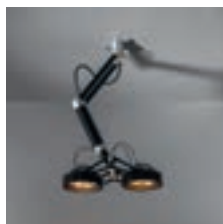

Nomad 2x LED AR111 GI

2X LED MODULE INCL. 12W

CONNECTED > SEE GOODIES