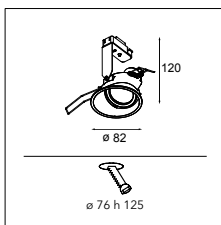

Asy lotis 82 LED retrofit

1X LED GU10 INCL. 5.5W

INSTALLATION ACCESSORIES

10889830 CONBOX 190X192X130X256

12290830 GYPKIT 190X190-Ø76