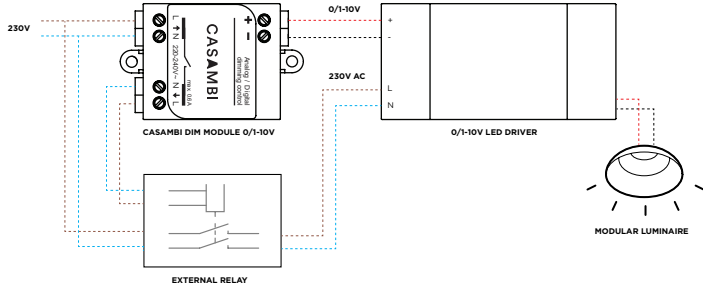

0/1-10V DIMMABLE

CONNECT ONLY 1 LED DRIVER TO THE CASAMBI MODULE