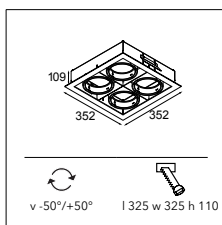

Multiple for 4x LED GE

4X LED (NOT INCL.)

! MUST BE USED WITH M-LED 111

DRIVER > SEE PRODUCT PAGE ON WEBSITE

CONNECTED > SEE GOODIES

M-LED > SEE LEFT PAGE

INSTALLATION ACCESSORIES

10390430 CONBOX 382X387X122X446

10410430 GYPKIT 385X412X325X325