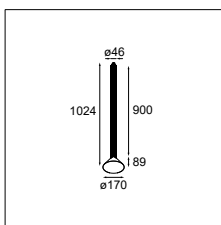

Extruded 900mm LED warm dim GE

1X LED ARRAY INCL. 6W

! SUSPENSION KIT NOT INCLUDED

DRIVER > SEE PRODUCT PAGE ON WEBSITE

CONNECTED > SEE GOODIES

INSTALLATION ACCESSORIES > SEE BELOW