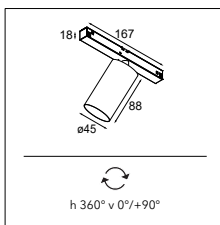

Minude 45 adjustable track 48V 1x LED GI

1X LED ARRAY INCL. 8.1W

! ALL WHITE PISTA 48V SPOTS HAVE A WHITE 48V TRACK ADAPTER.
! ALL OTHER COLOURS HAVE A BLACK ADAPTER. DEVIATION FROM THIS IS ONLY POSSIBLE ON REQUEST.

CONNECTED > SEE GOODIES

TRACK 48V COMPONENTS > SEE PAGES 462-467