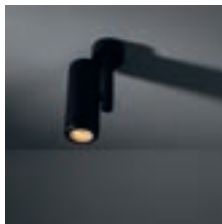

Médard 70 ceiling LED GI

1X LED ARRAY INCL. | 11W