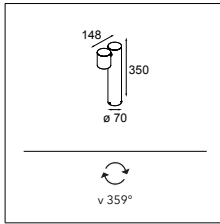

Lowieze low IP54 1x LED GI

1X HIGH POWER LED INCL. 4W

! NOT SUITABLE FOR INSTALLATION $\leq$ 5KM FROM THE COAST

INSTALLATION ACCESSORIES

11189802 EARTH PIN H350