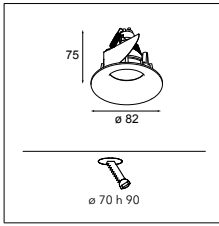

12291030 GYPKIT 210X190-2XØ70 R35-88

12500230 SMART RECESSED RING 82

RESISTIVE DIMMABLE	
black struc	12420132
gold	12420146
white struc	12420109

Smart cake 82 MR16 GE

12V

IP20

GWT
960°

0.10KG