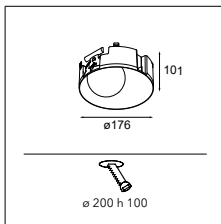

WARM DIM

Shellby 176 trimless LED warm dim GE

1X LED ARRAY INCL. 12W

DRIVER > SEE PRODUCT PAGE ON WEBSITE

CONNECTED > SEE GOODIES

INSTALLATION ACCESSORIES > SEE PAGE 255

12182030 CONBOX 280X350X100X380

12292930 GYPKITTRIMLESS 290X280 - Ø177

12182130 CONCRETE KIT 290X280 - Ø177

12293030 GYPSUM FIBREBOARD 290X280

12182230 RECESSED RING Ø177

12182330 CONCRETE RING Ø177 STAND CONCRETE BOXES

OPTIONAL ACCESSORIES > SEE ABOVE

REQUIRED PARTS BASED ON CEILING TYPE