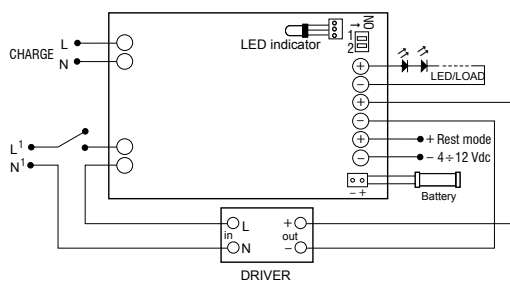

Maintained with external electronic driver