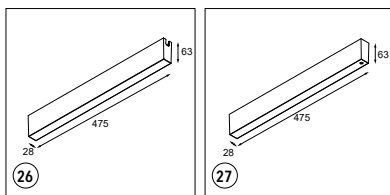

TRACK 48V

SURFACE MOUNTED LED GEAR

1. **13418432** PISTA SURFACE MOUNTED LED GEAR 48V 75W (FOR SURFACE INSTALLATION) BLACK STRUC (26)
2. **13418409** PISTA SURFACE MOUNTED LED GEAR 48V 75W (FOR SURFACE INSTALLATION) WHITE STRUC (26)
3. **13418532** PISTA SURFACE MOUNTED LED GEAR 48V 75W (FOR SUSPENDED INSTALLATION) BLACK STRUC (27)
4. **13418509** PISTA SURFACE MOUNTED LED GEAR 48V 75W (FOR SUSPENDED INSTALLATION) WHITE STRUC (27)
5. **13418832** PISTA SURFACE MOUNTED LED GEAR 48V 150W (FOR SURFACE INSTALLATION) BLACK STRUC (26)
6. **13418809** PISTA SURFACE MOUNTED LED GEAR 48V 150W (FOR SURFACE INSTALLATION) WHITE STRUC (26)
7. **13418932** PISTA SURFACE MOUNTED LED GEAR 48V 150W (FOR SUSPENDED INSTALLATION) BLACK STRUC (27)
8. **13418909** PISTA SURFACE MOUNTED LED GEAR 48V 150W (FOR SUSPENDED INSTALLATION) WHITE STRUC (27)