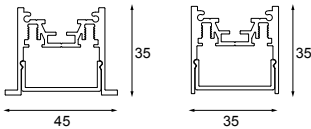

SLD35

Light lines are a beautiful way to highlight the architectural elements of a space. SLD35, formerly SL micro, can easily be your luminaire of choice for this effect. In fact, so can our entire SLD family. Available in ceiling mounted, suspended and recessed versions. SLD35's IP44 version enables you to extend your light lines into an outdoor space or the bathroom.

Colours to impress

SLD35's frame is the second thinnest of the family. Let it make an impression with its anodised colour finishes. Champagne, bronze and silver bronze will make hospitality and residential spaces look absolutely stunning.

more info? supermodular.com/en/sld35
configurator.supermodular.com