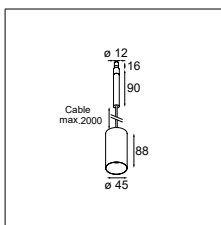

Minude 45 suspension jack LED GE

1X LED ARRAY INCL. 8.5W

! MUST BE COMBINED WITH CEILING BASE JACK OR MODUPOINT LED

CONNECTED > SEE GOODIES

CEILING BASE JACK > SEE BELOW

MODUPOINT LED > SEE BELOW