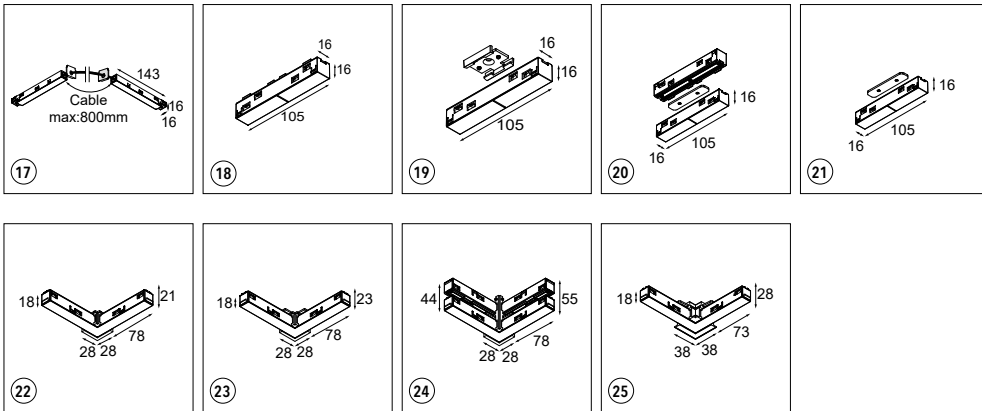

Track components - 48V

TRACK 48V

CONNECTION

- 13418332 PISTA TRACK 48V ELECTRICAL/MECHANICAL CONNECTION FLEXIBLE BLACK STRUC (17)
- 13418309 PISTA TRACK 48V ELECTRICAL/MECHANICAL CONNECTION FLEXIBLE WHITE STRUC (17)
- 13411309 PISTA TRACK 48V ELECTRICAL (SURFACE) CONNECTION 180° WHITE STRUC (18)
- 13411332 PISTA TRACK 48V ELECTRICAL (SURFACE) CONNECTION 180° BLACK STRUC (18)
- 13419009 PISTA TRACK 48V ELECTRICAL/MECHANICAL (SUSPENSION) CONNECTION 180° WHITE STRUC (19)
- 13419032 PISTA TRACK 48V ELECTRICAL/MECHANICAL (SUSPENSION) CONNECTION 180° BLACK STRUC (19)
- 12360532 PISTA TRACK 48V ELECTRICAL/MECHANICAL (UP/DOWN) CONNECTION 180° BLACK STRUC (20)
- 12360509 PISTA TRACK 48V ELECTRICAL/MECHANICAL (UP/DOWN) CONNECTION 180° WHITE STRUC (20)
- 13419732 PISTA TRACK 48V ELECTRICAL/MECHANICAL (RECESSED) CONNECTION 180° BLACK STRUC (21)
- 13419709 PISTA TRACK 48V ELECTRICAL/MECHANICAL (RECESSED) CONNECTION 180° WHITE STRUC (21)
- 13418132 PISTA TRACK 48V ELECTRICAL/MECHANICAL (SURFACE) CONNECTION 90° INSIDE BLACK STRUC (22)
- 13418109 PISTA TRACK 48V ELECTRICAL/MECHANICAL (SURFACE) CONNECTION 90° INSIDE WHITE STRUC (22)
- 13418232 PISTA TRACK 48V ELECTRICAL/MECHANICAL (SURFACE) CONNECTION 90° OUTSIDE BLACK STRUC (22)
- 13418209 PISTA TRACK 48V ELECTRICAL/MECHANICAL (SURFACE) CONNECTION 90° OUTSIDE WHITE STRUC (22)
- 13418632 PISTA TRACK 48V ELECTRICAL/MECHANICAL (SUSPENSION) CONNECTION 90° INSIDE BLACK STRUC (23)
- 13418609 PISTA TRACK 48V ELECTRICAL/MECHANICAL (SUSPENSION) CONNECTION 90° INSIDE WHITE STRUC (23)
- 13418732 PISTA TRACK 48V ELECTRICAL/MECHANICAL (SUSPENSION) CONNECTION 90° OUTSIDE BLACK STRUC (23)
- 13418709 PISTA TRACK 48V ELECTRICAL/MECHANICAL (SUSPENSION) CONNECTION 90° OUTSIDE WHITE STRUC (23)
- 12360332 PISTA TRACK 48V ELECTRICAL/MECHANICAL (UP/DOWN) CONNECTION 90° BLACK STRUC (24)
- 12360309 PISTA TRACK 48V ELECTRICAL/MECHANICAL (UP/DOWN) CONNECTION 90° WHITE STRUC (24)
- 13419532 PISTA TRACK 48V ELECTRICAL/MECHANICAL (RECESSED FLANGE) CONNECTION 90° INSIDE BLACK STRUC (25)
- 13419509 PISTA TRACK 48V ELECTRICAL/MECHANICAL (RECESSED FLANGE) CONNECTION 90° INSIDE WHITE STRUC (25)
- 13419632 PISTA TRACK 48V ELECTRICAL/MECHANICAL (RECESSED FLANGE) CONNECTION 90° OUTSIDE BLACK STRUC (25)
- 13419609 PISTA TRACK 48V ELECTRICAL/MECHANICAL (RECESSED FLANGE) CONNECTION 90° OUTSIDE WHITE STRUC (25)