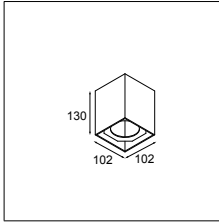

Smart surface box 82 1x LED GE

LUMINAIRE NOT INCL.

DRIVER > SEE PRODUCT PAGE ON WEBSITE

SMART COMBINATIONS > SEE PAGES 320-329

SMART MASK

12500009 SMART MASK 82 1X- WHITE STRUC

12500032 SMART MASK 82 1X- BLACK STRUC

12500046 SMART MASK 82 1X- GOLD

black struc	12516032
white struc	12516009