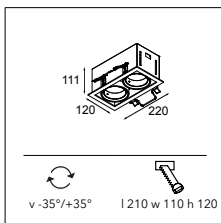

Mini multiple for 2x LED GE

2X LED (NOT INCL.)

! MUST BE USED WITH M-LED 70

DRIVER > SEE PRODUCT PAGE ON WEBSITE

CONNECTED > SEE GOODIES

M-LED > SEE BELOW

INSTALLATION ACCESSORIES

10400230 CONBOX 257X222X147X321

10420230 GYPKIT 240X287X210X110

alu - black	13130105
white struc	13130109

LUMINAIRE OUTPUT & POWER CONSUMPTION (white struc - value per lamp module)

	350mA	500mA
2700K / 25°	571lm / 6.2W	734lm / 9.2W
3000K / 25°	605lm / 6.2W	813lm / 9.2W
4000K / 25°	649lm / 6.2W	871lm / 9.2W

M-LED

14070002 M-LED 70 2700K 15° GE BLACK MATT

14070009 M-LED 70 2700K 15° GE WHITE STRUC

14070102 M-LED 70 2700K 25° GE BLACK MATT

14070109 M-LED 70 2700K 25° GE WHITE STRUC

14070202 M-LED 70 2700K 40° GE BLACK MATT

14070209 M-LED 70 2700K 40° GE WHITE STRUC

14070302 M-LED 70 3000K 15° GE BLACK MATT

14070309 M-LED 70 3000K 15° GE WHITE STRUC

14070402 M-LED 70 3000K 25° GE BLACK MATT

14070409 M-LED 70 3000K 25° GE WHITE STRUC

14070502 M-LED 70 3000K 40° GE BLACK MATT

14070509 M-LED 70 3000K 40° GE WHITE STRUC

14070602 M-LED 70 4000K 15° GE BLACK MATT

14070609 M-LED 70 4000K 15° GE WHITE STRUC

14070702 M-LED 70 4000K 25° GE BLACK MATT

14070709 M-LED 70 4000K 25° GE WHITE STRUC

14070802 M-LED 70 4000K 40° GE BLACK MATT

14070809 M-LED 70 4000K 40° GE WHITE STRUC

14070902 M-LED 70 1800-3000K 15° GE BLACK MATT

14070909 M-LED 70 1800-3000K 15° GE WHITE STRUC

14071002 M-LED 70 1800-3000K 25° GE BLACK MATT

14071009 M-LED 70 1800-3000K 25° GE WHITE STRUC

14071102 M-LED 70 1800-3000K 40° GE BLACK MATT

14071109 M-LED 70 1800-3000K 40° GE WHITE STRUC

REQUIRED PARTS