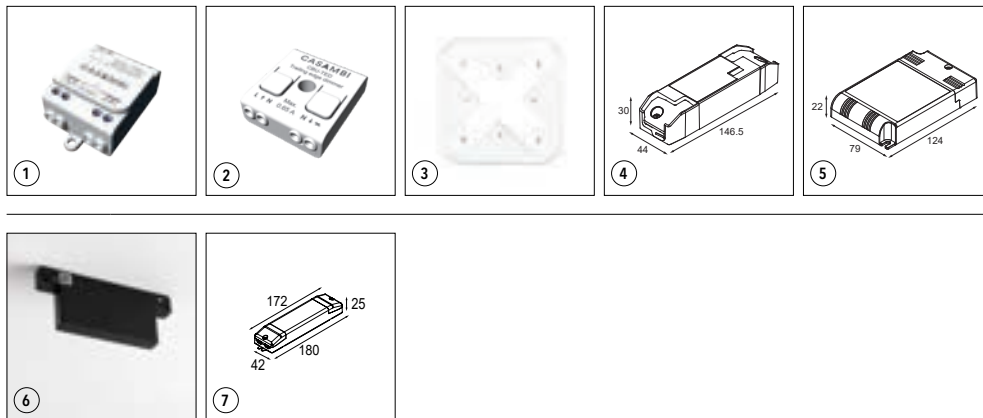

CONNECTED LIGHTING

CASAMBI

13470100	CASAMBI DIM MODULE 1-10V (1)	
13470101	CASAMBI DIM MODULE TRE DIM (2)	
13470102	CASAMBI DIM MODULE DALI (1)	
13470109	CASAMBI SWITCH WHITE (3)	
13470030	CASAMBI LED GEAR 300-1050MA 16-38W (4)	
13470130	CASAMBI LED GEAR 350-1050MA 25-60W (5)	
13470209	CASAMBI TRACK 48V DIM MODULE WHITE STRUC (6)	
13470232	CASAMBI TRACK 48V DIM MODULE BLACK STRUC (6)	
13470302	CASAMBI TRACK 48V REMOTE DIM MODULE (7)