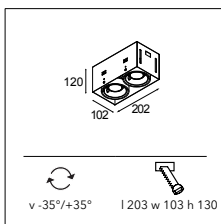

2X QPAR 16 | GU10 | MAX. 50W

* RESISTIVE DIMMABLE ONLY WHEN USED WITH HALOGEN GU10 LAMP

CONNECTED > SEE GOODIES

INSTALLATION ACCESSORIES

10440230 CONBOX 237X158X130X315

10460230 RECESSED FRAME MINI MULTIPLE TRIMLESS 2X