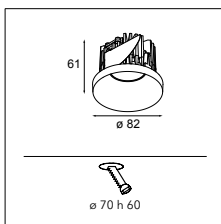

Smart kup 82 IP55 LED warm dim GE

1X LED ARRAY INCL. 6W

DRIVER > SEE PRODUCT PAGE ON WEBSITE

SMART COMBINATIONS > SEE PAGES 320-329

CONNECTED > SEE GOODIES

INSTALLATION ACCESSORIES

10889830 CONBOX 190X192X130X256

12290130 GYPKIT 190X190 - Ø70

12291030 GYPKIT 210X190-2XØ70 R35-88

12500230 SMART RECESSED RING 82