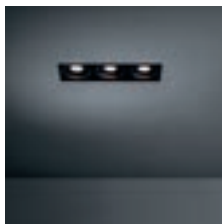

Mini multiple trimless 3x LED retrofit

3X LED GU10 INCL. 5.5W

CONNECTED > SEE GOODIES

INSTALLATION ACCESSORIES

10440730 CONBOX 342X158X130X420

10460730 RECESSED FRAME MINI MULTIPLE TRIMLESS 3X