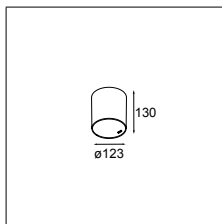

Smart surface tubed 115 LED GI

LUMINAIRE NOT INCL.

* ONLY WHEN COMBINED WITH SMART 115 LED IP54

! 500mA DRIVER INCLUDED

SMART COMBINATIONS > SEE PAGES 320-329