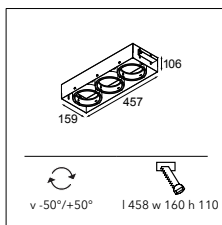

Multiple trimless for 3x LED GE

3X LED (NOT INCL.)

! MUST BE USED WITH M-LED 111

DRIVER > SEE PRODUCT PAGE ON WEBSITE

CONNECTED > SEE GOODIES

M-LED > SEE LEFT PAGE

INSTALLATION ACCESSORIES

10430330 CONBOX 492X215X120X570

10450330 RECESSED FRAME MULTIPLETRIMLESS 3X