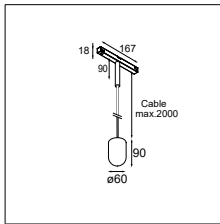

Placebo up track 48V LED warm dim GI

1X LED MODULE INCL. 7.4W

! MUST BE COMBINED WITH GLASS TUBE OR GLASS BALL (NOT INCLUDED);
LUMEN OUTPUT DEPENDS ON CHOICE OF GLASS ACCESSORY
! LONGER SUSPENSION CABLE ON REQUEST
! ALL WHITE PISTA 48V SPOTS HAVE A WHITE 48V TRACK ADAPTER.
! ALL OTHER COLOURS HAVE A BLACK ADAPTER. DEVIATION FROM THIS IS ONLY POSSIBLE ON REQUEST.

CONNECTED > SEE GOODIES

PLACEBO SHADES > SEE LEFT PAGE

OPTICAL ACCESSORIES

12623038 PLACEBO GLASS TUBE UP (46MM) WHITE MATT

12623238 PLACEBO GLASS TUBE UP (130MM) WHITE MATT

12625038 PLACEBO GLASS BALL UP (Ø90MM) WHITE MATT

12625238 PLACEBO GLASS BALL UP (Ø155MM) WHITE MATT

TRACK 48V COMPONENTS > SEE PAGES 462-467