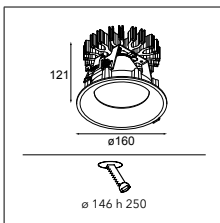

Smart cake 160 diffuse IP55 LED GE

1X LED ARRAY INCL. 42W

! 3500K ON REQUEST

DRIVER > SEE PRODUCT PAGE ON WEBSITE

SMART COMBINATIONS > SEE PAGES 320-329

CONNECTED > SEE GOODIES