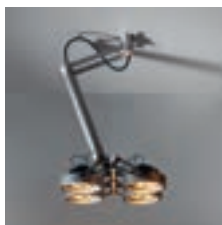

Nomad 4x for LED AR111 GI

4X LED AR111 (NOT INCL.)

! ADVISED TO USE 70008066 (2700K) / 70008067 (2000K-3000K)
OR ANY OTHER AR111 12V RETROFIT LED LAMP