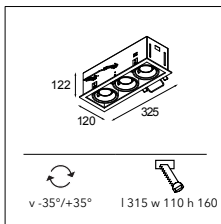

Mini multiple 3x GU10

3X QPAR 16 | GU10 | MAX. 50W

* RESISTIVE DIMMABLE ONLY WHEN USED WITH HALOGEN GU10 LAMP

CONNECTED > SEE GOODIES

INSTALLATION ACCESSORIES

10400330 CONBOX 257X327X147X321

10420330 GYPKIT 345X287X315X110