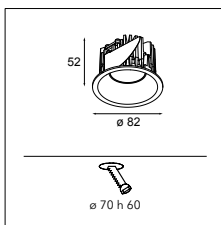

Smart lotis 82 IP55 LED GE

1X LED ARRAY INCL. 9.2W

! 3500K ON REQUEST

DRIVER > SEE PRODUCT PAGE ON WEBSITE

SMART COMBINATIONS > SEE PAGES 320-329

CONNECTED > SEE GOODIES

INSTALLATION ACCESSORIES

10889830 CONBOX 190X192X130X256

12290130 GYPKIT 190X190 - Ø70

12291030 GYPKIT 210X190-2XØ70 R35-88

12500230 SMART RECESSED RING 82