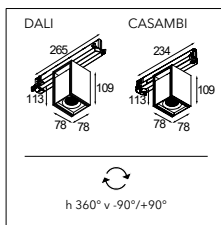

TRACK COMPONENTS > SEE PAGES 508-511