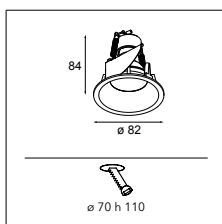

Smart lotis 82 GU10

1X LED GU10 INCL. GU10 MAX. 50W

* RESISTIVE DIMMABLE ONLY WHEN USED WITH HALOGEN GU10 LAMP

SMART COMBINATIONS > SEE PAGES 320-329

CONNECTED > SEE GOODIES

INSTALLATION ACCESSORIES

10889830 CONBOX 190X192X130X256

12290130 GYPKIT 190X190-Ø70

12291030 GYPKIT 210X190-2XØ70 R35-88

12500230 SMART RECESSED RING 82