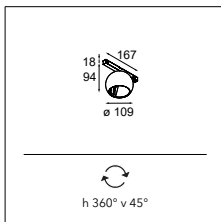

Marbul track 48V 1x LED warm dim GI

1X LED ARRAY INCL. 12W

! MUST BE COMBINED WITH MAGNETIC REFLECTOR
! WHITE PISTA 48V SPOTS HAVE A WHITE 48V TRACK ADAPTER.
BLACK PISTA 48V SPOTS HAVE A BLACK ADAPTER. DEVIATION FROM THIS IS ONLY POSSIBLE ON REQUEST.

CONNECTED > SEE GOODIES

OPTICAL ACCESSORIES

10219330	MAGNETIC REFLECTOR Ø82 LED WARM DIM 25° ALU
10219430	MAGNETIC REFLECTOR Ø82 LED WARM DIM 40° ALU
10219830	MAGNETIC REFLECTOR Ø82 LED WARM DIM 40° CHAMPAGNE
10219630	MAGNETIC REFLECTOR Ø82 LED WARM DIM 40° GOLD

TRACK 48V COMPONENTS > SEE PAGES 462-467