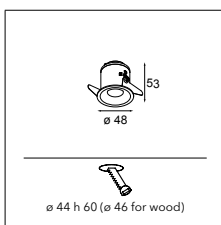

Smart cake 48 IP55 LED warm dim GE

1X LED ARRAY INCL. | 4W

DRIVER > SEE PRODUCT PAGE ON WEBSITE

SMART COMBINATIONS > SEE PAGES 320-329

CONNECTED > SEE GOODIES

INSTALLATION ACCESSORIES

10889530 CONBOX 100X123X80X187

12290730 GYPKIT 100X120 - 045