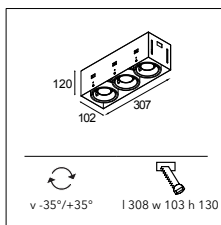

Mini multiple trimless 3x LED retrofit

3X LED GU10 INCL. 5.5W

CONNECTED > SEE GOODIES

INSTALLATION ACCESSORIES

10440730 CONBOX 342X158X130X420

10460730 RECESSED FRAME MINI MULTIPLE TRIMLESS 3X