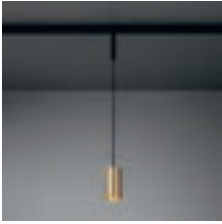

Minude 45 suspension track 48V 1x LED GI

1X LED ARRAY INCL. 8.1W

! ALL WHITE PISTA 48V SPOTS HAVE A WHITE 48V TRACK ADAPTER.
ALL OTHER COLOURS HAVE A BLACK ADAPTER. DEVIATION FROM THIS IS ONLY POSSIBLE ON REQUEST.

CONNECTED > SEE GOODIES

TRACK 48V COMPONENTS > SEE PAGES 462-467

1-10V	2700K / CRI90+	3000K / CRI90+
	30°	30°
ano black	11462081	11462281
ano bronze	11462082	11462282
ano champagne	11462041	11462241
ano silver bronze	11462084	11462284
black struc	11462032	11462232
white struc	11462009	11462209

DALI	2700K / CRI90+	3000K / CRI90+
	30°	30°
ano black	11462181	11462381
ano bronze	11462182	11462382
ano champagne	11462141	11462341
ano silver bronze	11462184	11462384
black struc	11462132	11462332
white struc	11462109	11462309

LUMINAIRE OUTPUT & POWER CONSUMPTION (white struc)

2700K / 30°	686lm / 10.5W
3000K / 30°	686lm / 10.5W

01 — CEILING

02 — JACK

03 — TRACK

04 — WALL

05 — EXTERIOR

06 — PROFILES

07 — GOODIES