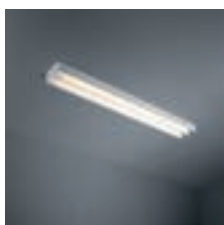

United (974mm) 2x LED GI

6X LEDLINE INCL. 4.5W

CONNECTED > SEE GOODIES

INSTALLATION ACCESSORIES

13395109 UNITED COVER (974MM) 2X WHITE STRUC

13395132 UNITED COVER (974MM) 2X BLACK STRUC

11065209 TWIN SUSPENSION KIT 4M 3X0.75 (2 CABLES) - WHITE STRUC

11065232 TWIN SUSPENSION KIT 4M 3X0,75 [2 CABLES] BLACK STRUC

11065409 TWIN SUSPENSION KIT 4M 5X0,75 [2 CABLES] WHITE STRUC

11065432 TWIN SUSPENSION KIT 4M 5X0,75 [2 CABLES] BLACK STRUC