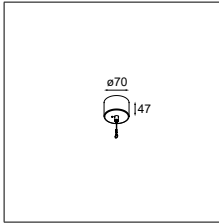

Extruded suspension kit 2m surface GE

±
IP20
GWT 960°
0.16KG
▲

LUMINAIRE NOT INCL.

DRIVER > SEE DRIVER MATRIX

black strut	13523132
white matt	13523136