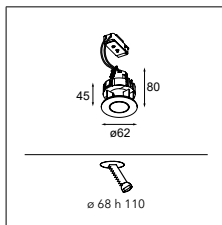

Tetrix Pinhole 62 LED Hue retrofit

1X LED GU10 INCL. | GU10 | 5.2W

CONNECTED > SEE GOODIES

INSTALLATION ACCESSORIES > SEE PAGE 347