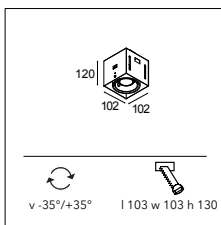

Mini multiple trimless 1x GU10

1X QPAR 16 | GU10 | MAX. 50W

* RESISTIVE DIMMABLE ONLY WHEN USED WITH HALOGEN GU10 LAMP

CONNECTED > SEE GOODIES

INSTALLATION ACCESSORIES

10440130 CONBOX 137X158X130X215

10460130 RECESSED FRAME MINI MULTIPLE TRIMLESS 1X

230V

IP20

GWT 960°

0.60KG

RESISTIVE DIMMABLE

black	10381502
white struc	10381509