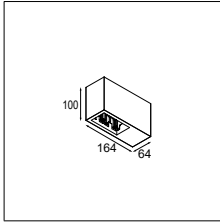

Qbini surface box 2x LED GI

LUMINAIRE NOT INCLUDED

TRAILING EDGE DIMMABLE	
black struc	13120232
white struc	13120209
DALI	
black struc	13120432
white struc	13120409
1-10V/PUSHDIM	
black struc	13120332
white struc	13120309

WARM DIM