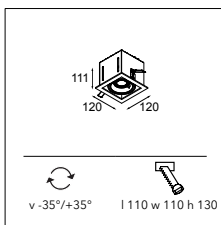

Mini multiple 1x LED retrofit

1X LED GU10 INCL. 5.5W

CONNECTED > SEE GOODIES

INSTALLATION ACCESSORIES

10400130 CONBOX 122X257X147X186

10420130 GYPKIT 255X152X110X110

LEADING EDGE DIMMABLE	2700K / CRI90+
	25°
alu - black	11430005
white struc	11430009
LUMINAIRE OUTPUT & POWER CONSUMPTION (white struc - values per lamp)	
2700K / 25°	389lm / 5.5W