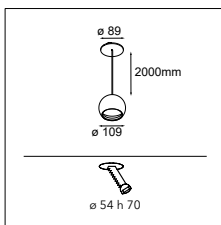

Smart ball suspension 82 GE

LUMINAIRE NOT INCL.

! LONGER SUSPENSION CABLE ON REQUEST

DRIVER > SEE PRODUCT PAGE ON WEBSITE

SMART COMBINATIONS > SEE PAGES 320-329