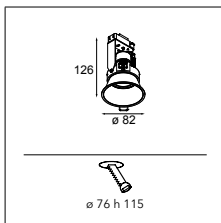

Lotis 82 GU10

1X QPAR 16 | GU10 | MAX. 50W

* RESISTIVE DIMMABLE ONLY WHEN USED WITH HALOGEN GU10 LAMP

CONNECTED > SEE GOODIES

INSTALLATION ACCESSORIES

10889830 CONBOX 190X192X130X256

12290830 GYPKIT 190X190-Ø76