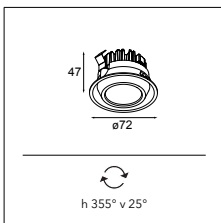

M-LED 70 warm dim GE

1X LED ARRAY INCL. 6W

! CAN BE COMBINED WITH MINI MULTIPLE (TRIMLESS)

1800K - 3000K / CRI90+			
	20°	25°	40°
black	14070902	14071002	14071102
white struc	14070909	14071009	14071109

LUMINAIRE OUTPUT & POWER CONSUMPTION (white struc)

@3000K / 25°	456lm / 6W