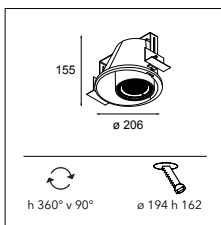

Chapeau 206 LED GE

1X LED ARRAY INCL. 16.2W

DRIVER > SEE PRODUCT PAGE ON WEBSITE

CONNECTED > SEE GOODIES

OPTICAL ACCESSORIES

11949730 REFLECTOR LED Ø80 FLOOD

11949930 REFLECTOR LED Ø80 SPOT