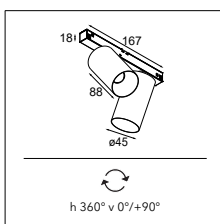

Minude 45 adjustable track 48V 2x LED GI

2X LED ARRAY INCL. 8.1W

! ALL WHITE PISTA 48V SPOTS HAVE A WHITE 48V TRACK ADAPTER.
! ALL OTHER COLOURS HAVE A BLACK ADAPTER. DEVIATION FROM THIS IS ONLY POSSIBLE ON REQUEST.

CONNECTED > SEE GOODIES

TRACK 48V COMPONENTS > SEE PAGES 462-467