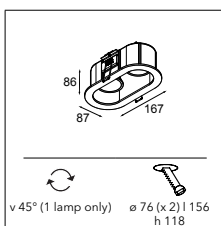

Duell recessed 2x MR16 GE

2X QR-CBC 51 | GU 5.3 | MAX. 50W

INSTALLATION ACCESSORIES

10889830 CONBOX 190X192X130X256

12290930 GYPKIT 190X190 - R38X80

white struc - black	11070529
white struc - champagne	11070539
white struc - gold	11070589