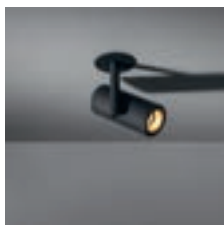

Médard 42 semi-recessed LED warm dim GE

1X LED ARRAY INCL. | 6W

DRIVER > SEE PRODUCT PAGE ON WEBSITE

CONNECTED > SEE GOODIES