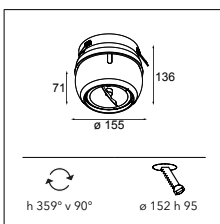

Bolster foot GU10

1X QPAR 16-20 | GU10 | 50W

* RESISTIVE DIMMABLE ONLY WHEN USED WITH HALOGEN GU10 LAMP

CONNECTED > SEE GOODIES

RESISTIVE DIMMABLE	
black struc	11051632

Bolster recessed 155 for LED GU10 AR111