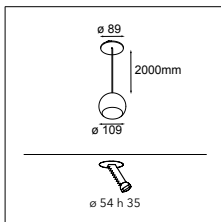

Marbul suspension LED warm dim GE

1X LED ARRAY INCL. 12W

! MUST BE COMBINED WITH MAGNETIC REFLECTOR
! LONGER SUSPENSION CABLE ON REQUEST

DRIVER > SEE PRODUCT PAGE ON WEBSITE

CONNECTED > SEE GOODIES

OPTICAL ACCESSORIES

10219330	MAGNETIC REFLECTOR Ø82 LED WARM DIM 25° ALU
10219430	MAGNETIC REFLECTOR Ø82 LED WARM DIM 40° ALU
10219830	MAGNETIC REFLECTOR Ø82 LED WARM DIM 40° CHAMPAGNE
10219630	MAGNETIC REFLECTOR Ø82 LED WARM DIM 40° GOLD