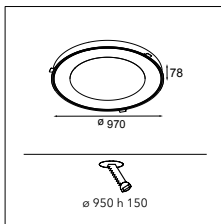

Flat moon eclips 970 recessed LED GI

LED MODULE INCL. 67W

CONNECTED > SEE GOODIES