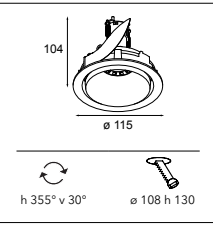

Smart kup 115 adjustable GU10

1X LED GU10 INCL. GU10 MAX. 50W

* RESISTIVE DIMMABLE ONLY WHEN USED WITH HALOGEN GU10 LAMP

SMART COMBINATIONS > SEE PAGES 320-329

CONNECTED > SEE GOODIES

INSTALLATION ACCESSORIES

10889830 CONBOX 190X192X130X256

12290530 GYPKIT 190X190 - Ø108

12810230 RECESSED RING Ø127 H100