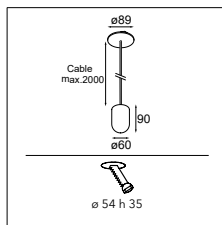

WARM DIM

Placebo up LED warm dim GE

1X LED MODULE INCL. 7.4W

! MUST BE COMBINED WITH GLASS TUBE OR GLASS BALL (NOT INCLUDED);
! LUMEN OUTPUT DEPENDS ON CHOICE OF GLASS ACCESSORY
! LONGER SUSPENSION CABLE ON REQUEST

DRIVER > SEE PRODUCT PAGE ON WEBSITE

CONNECTED > SEE GOODIES

PLACEBO SHADES > SEE BELOW

OPTICAL ACCESSORIES

12623038	PLACEBO GLASS TUBE UP (46MM) WHITE MATT
12623238	PLACEBO GLASS TUBE UP (130MM) WHITE MATT
12625038	PLACEBO GLASS BALL UP (Ø90MM) WHITE MATT
12625238	PLACEBO GLASS BALL UP (Ø155MM) WHITE MATT