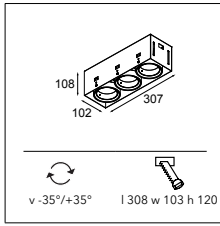

WARM DIM

Mini multiple trimless for 3x LED GE

3X LED (NOT INCL.)

! MUST BE USED WITH M-LED 70

DRIVER > SEE PRODUCT PAGE ON WEBSITE

CONNECTED > SEE GOODIES

M-LED > SEE LEFT PAGE

INSTALLATION ACCESSORIES

10440730 CONBOX 342X158X130X420

10460730 RECESSED FRAME MINI MULTIPLE TRIMLESS 3X

black	13131202
white struc	13131209

LUMINAIRE OUTPUT & POWER CONSUMPTION (white struc - value per lamp module)

	350mA	500mA
2700K / 25°	571lm / 6.2W	734lm / 9.2W
3000K / 25°	605lm / 6.2W	813lm / 9.2W
4000K / 25°	649lm / 6.2W	871lm / 9.2W

WARM DIM