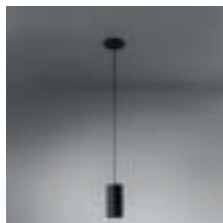

Minude 45 suspension LED GE

1X LED ARRAY INCL. 8.1W

DRIVER > SEE PRODUCT PAGE ON WEBSITE

CONNECTED > SEE GOODIES