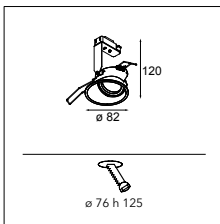

INSTALLATION ACCESSORIES

10889830 CONBOX 190X192X130X256

12290830 GYPKIT 190X190-Ø76

alu	10880505
black	10880502
white struc	10880509