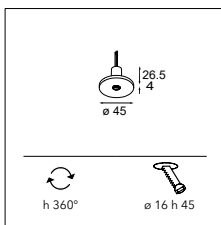

Modupoint LED

LUMINAIRE NOT INCL

! MUST BE USED WITH JACK LED FIXTURES:
MARBULITO > SEE PAGES 384-389
MÉDARD > SEE PAGES 390-395
MINUDE > SEE PAGES 396-401
! MOUNT LED DRIVER REMOTE AND ACCESSIBLE

INSTALLATION ACCESSORIES

13240009 MODUPOINT LED STICK 10CM GE WHITE STRUC

13240032 MODUPOINT LED STICK 10CM GE BLACK STRUC

13240109 MODUPOINT LED STICK 20CM GE WHITE STRUC

13240132 MODUPOINT LED STICK 20CM GE BLACK STRUC

13240209 MODUPOINT LED STICK 30CM GE WHITE STRUC

13240232 MODUPOINT LED STICK 30CM GE BLACK STRUC

black struc	13240332
white struc	13240309