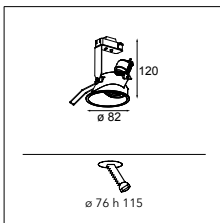

12290830 GYPKIT 190X190-Ø76

alu	10880505
black	10880502
white struc	10880509

Asy lotis 82 GU10

1X QPAR 16 | GU10 | 50W

CONNECTED > SEE GOODIES

INSTALLATION ACCESSORIES

10889830 CONBOX 190X192X130X256

12290830 GYPKIT 190X190-Ø76