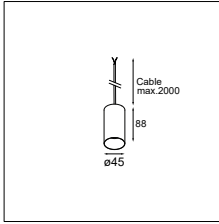

MINUDE SUSPENDED FOR KOMPAS
KOMPAS CEILING BASE

Minude 45 suspended LED for Kompas GE

	500mA	IP20	GWT 960°	0.28KG	
--	-------	------	----------	--------	--

1X LED ARRAY INCL. 8.5W

! MUST BE COMBINED WITH KOMPAS CEILING BASE
(SEE MATRIX PAGES 108-109)