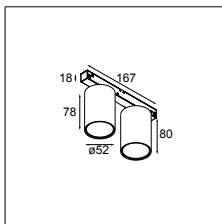

Smart surface tubed 48 track 48V 2x LED GI

LUMINAIRE NOT INCL.

! TO BE COMBINED WITH SMART 48 (+)

TRACK 48V COMPONENTS > SEE PAGES 462-467