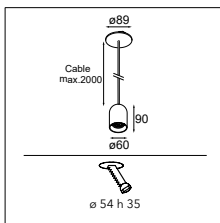

WARM DIM

Placebo down LED warm dim GE

1X LED MODULE INCL. 7.4W

! MUST BE COMBINED WITH GLASS TUBE OR GLASS BALL (NOT INCLUDED);
! LUMEN OUTPUT DEPENDS ON CHOICE OF GLASS ACCESSORY
! LONGER SUSPENSION CABLE ON REQUEST

DRIVER > SEE PRODUCT PAGE ON WEBSITE

CONNECTED > SEE GOODIES

PLACEBO SHADES > SEE BELOW

OPTICAL ACCESSORIES

12624038	PLACEBO GLASS TUBE DOWN (46MM) WHITE MATT
12624238	PLACEBO GLASS TUBE DOWN (130MM) WHITE MATT
12626038	PLACEBO GLASS BALL DOWN (Ø90MM) WHITE MATT
12626238	PLACEBO GLASS BALL DOWN (Ø155MM) WHITE MATT

PLACEBO SHADES

BEANIE				DOULI				SOMBREIRO			
white matt	black matt	bronze	champagne	white matt	black matt	bronze	champagne	white matt	black matt	bronze	champagne
12628038	12628083	12628018	12628017	12629038	12629083	12629018	12629017	12627038	12627083	12627018	12627017