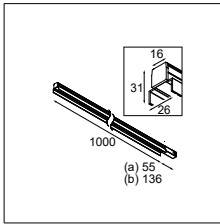

Pista track 48V LED linear flaps GI (1000mm)

X LED-STRIP INCL. 17W

CONNECTED > SEE GOODIES

TRACK 48V COMPONENTS > SEE PAGES 462-467