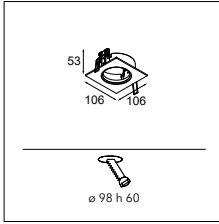

K-set 72 1x

LUMINAIRE NOT INCL.

! TO BE COMBINED WITH K-72 AND PUPIL

0.22KG

black struc	14042032
donkey grey struc	14042071
white struc	14042009