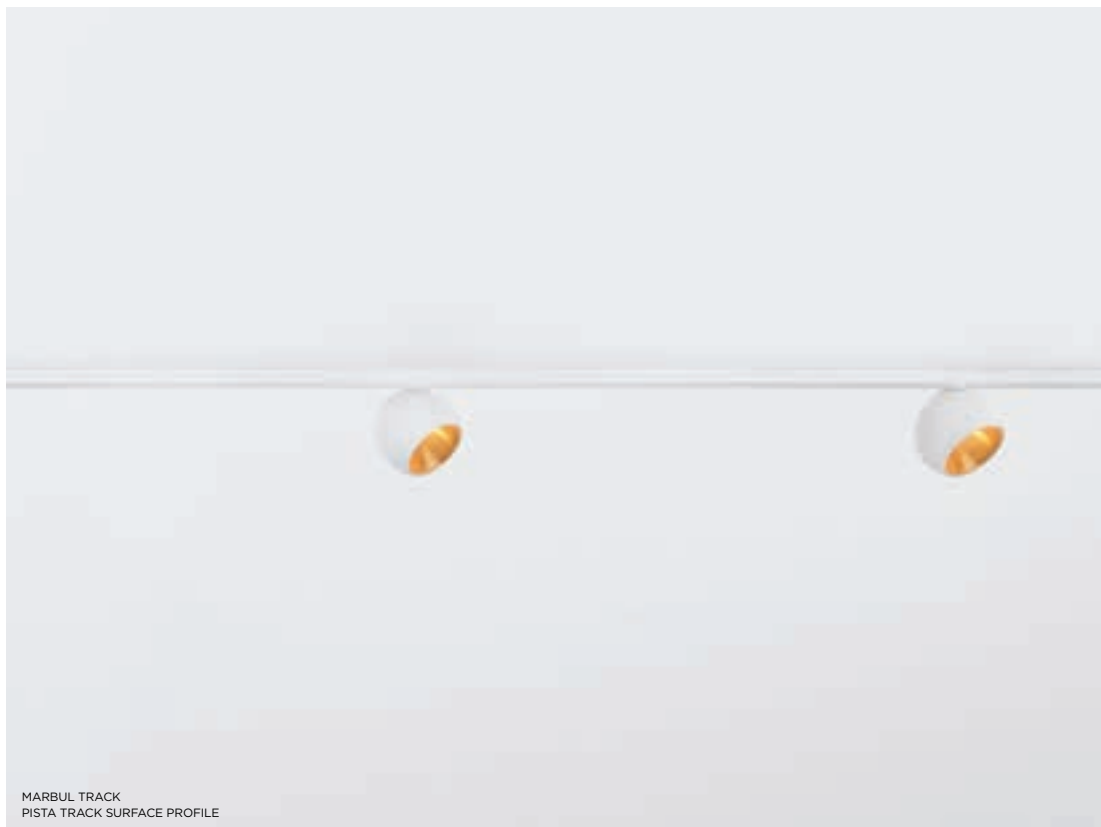

SEMIH 61
490

**SINGLE
ROUND**
493

**SINGLE
SQUARE**
495

**SMART TUBED
SUSPENSION 82⁽¹⁾**
498

SPEKTRA
501

STOVE
503

TULIP
507

⁽¹⁾ to be combined with Smart Cake / Smart Kup / Smart Lotis