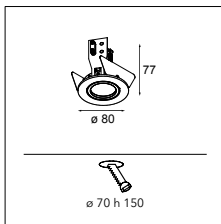

K120 ADJUSTABLE WITH HONEYCOMB

K120 ADJUSTABLE WITH CROSSBLADE

K-0 80 GU10

1X QPAR 16 | GU10 | MAX. 50W

* RESISTIVE DIMMABLE ONLY WHEN USED WITH HALOGEN GU10 LAMP

CONNECTED > SEE GOODIES

INSTALLATION ACCESSORIES