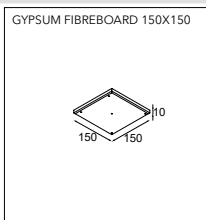

INSTALLATION ACCESSORIES