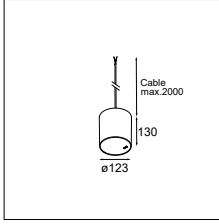

Smart tubed suspended 115 LED for Kompas GE

LUMINAIRE NOT INCL.

- ! MUST BE COMBINED WITH KOMPAS CEILING BASE (SEE MATRIX PAGES 108-109)
- ! MUST BE COMBINED WITH SMART 115
- ! LONGER SUSPENSION CABLE ON REQUEST

KOMPAS CEILING BASE > SEE PAGE 87

SMART COMBINATIONS > SEE PAGES 320-329

black struc	13141632
white struc	13141609