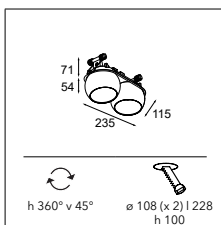

Marbul recessed 115 2x LED GE

2X LED ARRAY INCL. 8.9W

! MUST BE COMBINED WITH MAGNETIC REFLECTOR

DRIVER > SEE PRODUCT PAGE ON WEBSITE

CONNECTED > SEE GOODIES

OPTICAL ACCESSORIES

10216830	MAGNETIC REFLECTOR Ø82 LED 10° ALU
10216930	MAGNETIC REFLECTOR Ø82 LED 10° CHAMPAGNE
10217030	MAGNETIC REFLECTOR Ø82 LED 10° GOLD
10217130	MAGNETIC REFLECTOR Ø82 LED 25° ALU
10217230	MAGNETIC REFLECTOR Ø82 LED 25° CHAMPAGNE
10217330	MAGNETIC REFLECTOR Ø82 LED 25° GOLD
10217430	MAGNETIC REFLECTOR Ø82 LED 40° ALU
10217530	MAGNETIC REFLECTOR Ø82 LED 40° CHAMPAGNE
10217630	MAGNETIC REFLECTOR Ø82 LED 40° GOLD

INSTALLATION ACCESSORIES

10390130	CONBOX 183X312X122X247
12291530	GYPKIT 310X212 - 2XØ108 R54X120