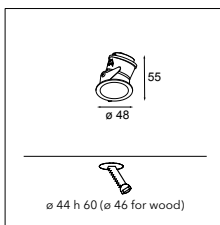

Smart asy lotis 48 + IP55 LED GE

1X LED ARRAY INCL. 3W

! 3500K ON REQUEST

DRIVER > SEE PRODUCT PAGE ON WEBSITE

SMART COMBINATIONS > SEE PAGES 320-329

CONNECTED > SEE GOODIES

INSTALLATION ACCESSORIES

10889530 CONBOX 100X123X80X187

12290730 GYPKIT 100X120-045