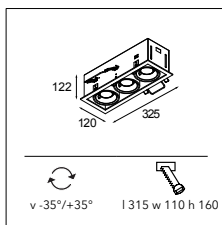

Mini multiple 3x LED retrofit

3X LED GU10 INCL. 5.5W

CONNECTED > SEE GOODIES

INSTALLATION ACCESSORIES

10400330 CONBOX 257X327X147X321

10420330 GYPKIT 345X287X315X110