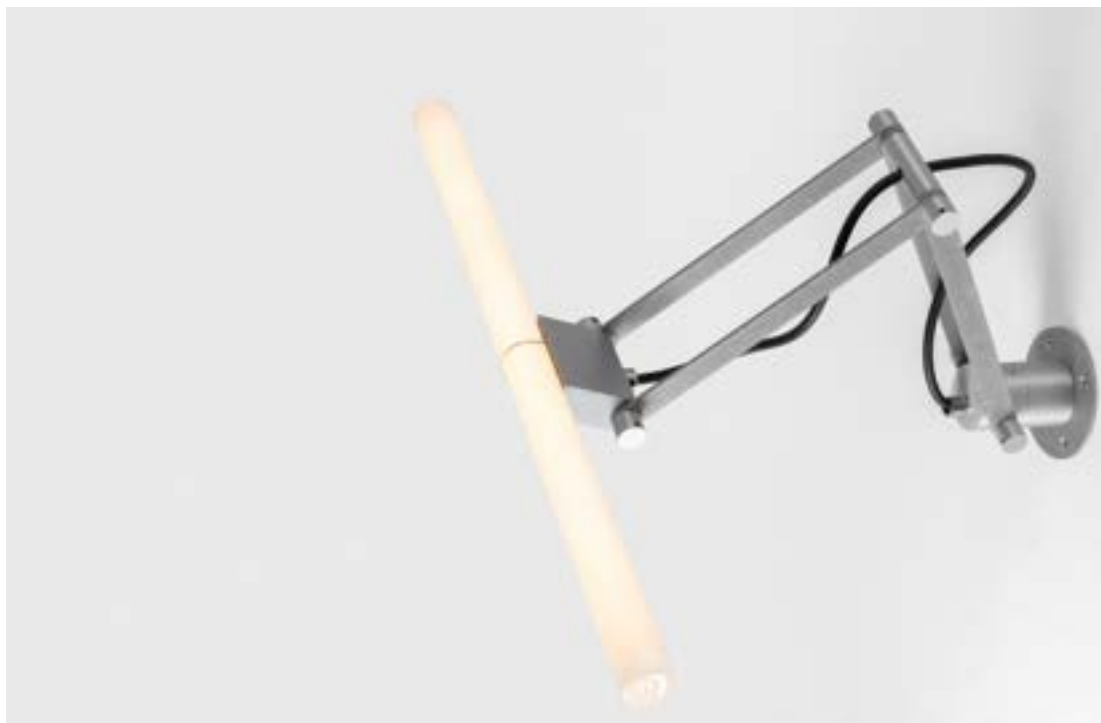

RESISTIVE DIMMABLE	
black struc - gold	10883732
black struc - white struc	10883737
white struc - black	10883729
white struc - gold	10883789
white struc - white struc	10883709

NOMAD LINESTRA

Nomad linestra is yet another classic. The symmetrical luminaire, with its visible wiring and bare strip light, reduces lighting to its essence. It is ideal for use above a mirror, where the diffuse light will showcase you at your best.