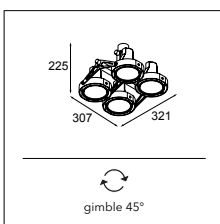

Nomad 4x PAR30

4X QPAR 30 | E27 | MAX. 75W

* RESISTIVE DIMMABLE ONLY WHEN USED WITH HALOGEN PAR30 LAMP

! BASE FLANGE OPTIONAL

INSTALLATION ACCESSORIES

10203005 BASE FLANGE Ø90 H3 - ALU

10203009 BASE FLANGE Ø90 H3 - WHITE STRUC

10203032 BASE FLANGE Ø90 H3 - BLACK STRUC

10204005 BASE FLANGE TUBE Ø90 H20 - ALU

10204009 BASE FLANGE TUBE Ø90 H20 - WHITE STRUC

10204032 BASE FLANGE TUBE Ø90 H20 - BLACK STRUC