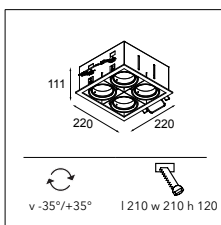

Mini multiple for Smart rings 4x LED GE

4X LED ARRAY INCL. 9.2W

! MUST BE USED WITH SMART FRONTRINGS

DRIVER > SEE PRODUCT PAGE ON WEBSITE

CONNECTED > SEE GOODIES

SMART FRONTRING > SEE LEFT PAGE

INSTALLATION ACCESSORIES

10400430 CONBOX 357X222X147X421

10420430 GYPKIT 240X387X210X210