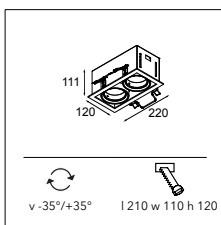

Mini multiple for Smart rings 2x LED GE

2X LED ARRAY INCL. 9.2W

! MUST BE USED WITH SMART FRONTRINGS

DRIVER > SEE PRODUCT PAGE ON WEBSITE

CONNECTED > SEE GOODIES

SMART FRONTRING > SEE BELOW

INSTALLATION ACCESSORIES

10400230 CONBOX 257X222X147X321

10420230 GYPKIT 240X287X210X110