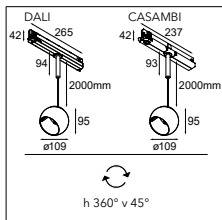

Marbul suspension adjustable track LED warm dim GI

1X LED ARRAY INCL. 12W

! MUST BE COMBINED WITH MAGNETIC REFLECTOR

CONNECTED > SEE GOODIES

OPTICAL ACCESSORIES

10219330	MAGNETIC REFLECTOR Ø82 LED WARM DIM 25° ALU
10219430	MAGNETIC REFLECTOR Ø82 LED WARM DIM 40° ALU
10219830	MAGNETIC REFLECTOR Ø82 LED WARM DIM 40° CHAMPAGNE
10219630	MAGNETIC REFLECTOR Ø82 LED WARM DIM 40° GOLD

TRACK COMPONENTS > SEE PAGES 508-511