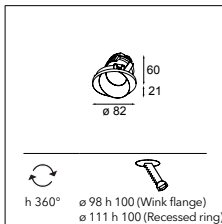

Wink asy 82 LED spreadlight GE

1X LED ARRAY INCL. 9.2W

! MUST BE USED WITH RECESSED RING OR FLANGE
! LED LIGHT IS INSERTED AT A 30° ANGLE

DRIVER > SEE PRODUCT PAGE ON WEBSITE

CONNECTED > SEE GOODIES

INSTALLATION ACCESSORIES

14203009 WINK 82 FLANGE WHSTR (FALSE/CONCRETE CEILINGS)

14203030 RECESSED RING Ø110 (FALSE CEILINGS)

14203032 WINK 82 FLANGE BLSTR (FALSE/CONCRETE CEILINGS)