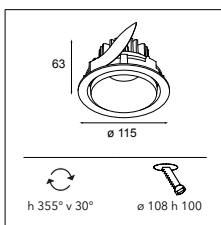

Smart kup 115 adjustable LED GE

1X LED ARRAY INCL. 9.2W

! 3500K ON REQUEST

DRIVER > SEE PRODUCT PAGE ON WEBSITE

SMART COMBINATIONS > SEE PAGES 320-329

CONNECTED > SEE GOODIES

INSTALLATION ACCESSORIES

10889830 CONBOX 190X192X130X256

12290530 GYPKIT 190X190 - Ø108

12810230 RECESSED RING Ø127 H100