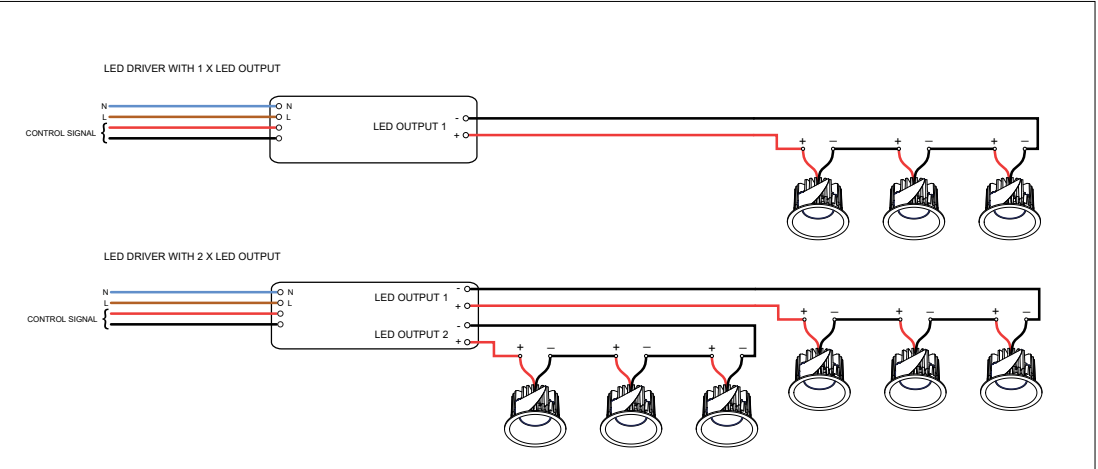

Wiring diagrams

PUSHDIM - SINGLE DIM CHANNEL

PUSHDIM - DOUBLE DIM CHANNEL

PUSHDIM - MASTER SLAVE WITH SYNCHRONISATION CABLE

Wiring diagrams - Pista track 48V

HUE 1-10V

1-10V

DALI