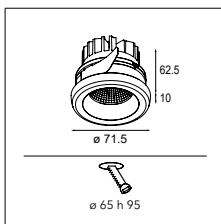

Médard recessed 70 LED warm dim GE

1X LED MODULE INCL. 12W

DRIVER > SEE PRODUCT PAGE ON WEBSITE

CONNECTED > SEE GOODIES