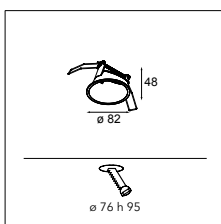

Asy lotis 82 for LED GE

1X LED (NOT INCL.)

! MUST BE USED WITH M-LED 50

DRIVER > SEE PRODUCT PAGE ON WEBSITE

CONNECTED > SEE GOODIES

M-LED > SEE BELOW

INSTALLATION ACCESSORIES

10889830 CONBOX 190X192X130X256

12290830 GYPKIT 190X190-Ø76

OPTICAL ACCESSORIES

10213103 SOFLENS Ø44