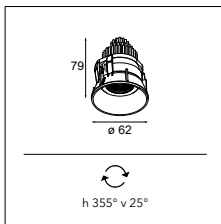

TETRIX ADJUSTABLE - FLANGE

TETRIX ADJUSTABLE - TRIMLESS

TETRIX ADJUSTABLE - TRIMLESS
SNOOT

TETRIX ADJUSTABLE - TRIMLESS
SNOOT

TETRIX ADJUSTABLE - FLANGE
HONEYCOMB

Tetrix Adjustable 62 IP55 LED GE

1X LED ARRAY INCL. 7.2W