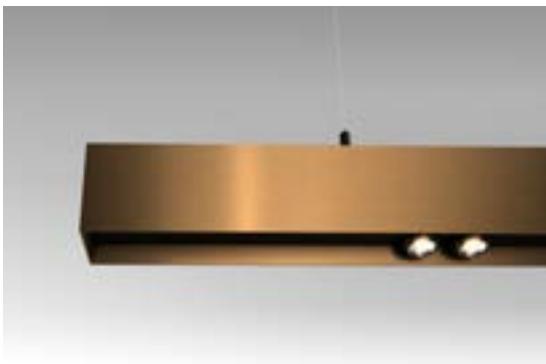

02 — JACK

01 — CEILING

SLD50 WITH FORTIMO LEDLINE - ANO BRONZE

SLD50 NAKED WITH EYEBALL - ANO BRONZE / BLACK STRUC

SLD50 NAKED WITH EYEBALL - BLACK STRUC / BRONZE

SLD50 HIGH WITH EYEBALL - ANO BRONZE / BLACK STRUC