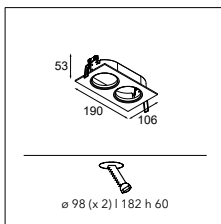

K-set 77 2x

0.30KG

LUMINAIRE NOT INCL

! TO BE COMBINED WITH K-77

black struc	14052132
donkey grey struc	14052171
white struc	14052109