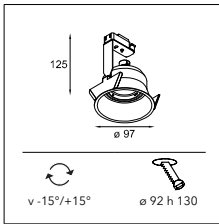

Lotis 97 concrete adjustable MR16 GE

1X QR-CBC 51 | GX5.3 | MAX. 50W