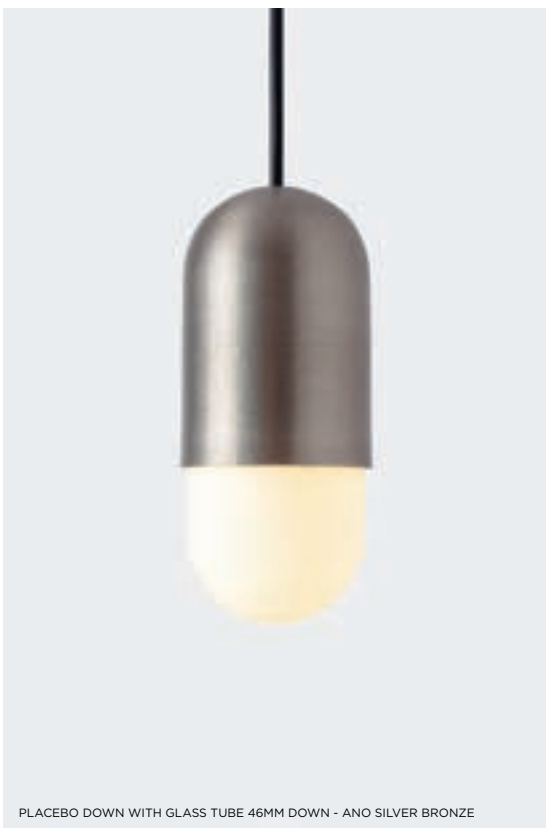

PLACEBO DOWN WITH GLASS BALL Ø155MM DOWN - ANO BLACK
PLACEBO UP WITH GLASS BALL Ø90MM UP - ANO BLACK

PLACEBO DOWN WITH GLASS TUBE 46MM DOWN - ANO SILVER BRONZE