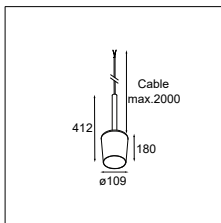

Tulip blossom for Kompas E27

LAMP EXCL. E27 MAX. 35W

! MUST BE COMBINED WITH KOMPAS CEILING BASE
(SEE MATRIX PAGES 108-109)

CONNECTED > SEE GOODIES

KOMPAS CEILING BASE > SEE PAGE 87