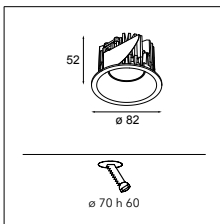

Smart lotis 82 LED warm dim GE

1X LED ARRAY INCL. 6W

DRIVER > SEE PRODUCT PAGE ON WEBSITE

SMART COMBINATIONS > SEE PAGES 320-329

CONNECTED > SEE GOODIES

INSTALLATION ACCESSORIES

10889830 CONBOX 190X192X130X256

12290130 GYPKIT 190X190 - Ø70

12291030 GYPKIT 210X190-2XØ70 R35-88

12500230 SMART RECESSED RING 82