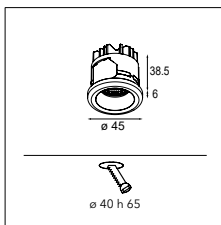

Médard recessed 42 LED warm dim GE

1X LED MODULE INCL. 6W

DRIVER > SEE PRODUCT PAGE ON WEBSITE

CONNECTED > SEE GOODIES

INSTALLATION ACCESSORIES

10889530 CONBOX 100X123X80X187

12293130 GYPKIT 100X120-Ø40