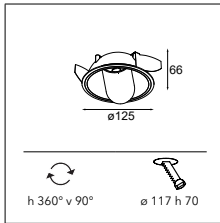

Hollow 125 LED GE

1X LED ARRAY INCL. 8.5W

DRIVER > SEE PRODUCT PAGE ON WEBSITE

CONNECTED > SEE GOODIES

INSTALLATION ACCESSORIES > SEE RIGHT PAGE

10889830 CONBOX 192X190X130X256

12292830 GYPSUM FIBREBOARD 190X190

	2700K / CRI90+	3000K / CRI90+
	30°	30°
black struc - black struc	12171056	12171156
black struc - gold	12171032	12171132
black struc - white struc	12171047	12171147
gold - gold	12171087	12171187
white struc - white struc	12171009	12171109

LUMINAIRE OUTPUT & POWER CONSUMPTION (white struc - white struc)

	350mA	500mA
2700K / 30°	346lm / 5.7W	467lm / 8.5W
3000K / 30°	353lm / 5.7W	476lm / 8.5W