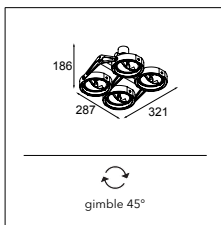

Nomad 4x AR111 GE

4X QR-LP 111 | G53 | MAX. 50W

! BASE FLANGE OPTIONAL
! CAN BE COMBINED WITH M-LED 111

M-LED > SEE BELOW

INSTALLATION ACCESSORIES

10203005 BASE FLANGE Ø90 H3 - ALU

10203009 BASE FLANGE Ø90 H3 - WHITE STRUC

10203032 BASE FLANGE Ø90 H3 - BLACK STRUC

10204005 BASE FLANGE TUBE Ø90 H20 - ALU

10204009 BASE FLANGE TUBE Ø90 H20 - WHITE STRUC

10204032 BASE FLANGE TUBE Ø90 H20 - BLACK STRUC