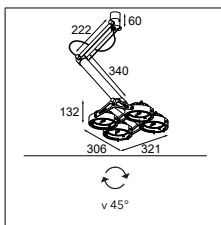

Nomad 4x for LED AR111 GI

4X LED AR111 (NOT INCL.)

! ADVISED TO USE 70008066 (2700K) / 70008067 (2000K-3000K)
OR ANY OTHER AR111 12V RETROFIT LED LAMP