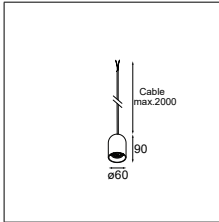

Placebo down LED warm dim for Kompas GE

1X LED ARRAY INCL. 6.3W

! MUST BE COMBINED WITH KOMPAS CEILING BASE (SEE MATRIX PAGES 108-109)
! MUST BE COMBINED WITH GLASS TUBE OR GLASS BALL (NOT INCLUDED);
LUMEN OUTPUT DEPENDS ON CHOICE OF GLASS ACCESSORY
! CAN BE COMBINED WITH PLACEBO SHADES
! LONGER SUSPENSION CABLE ON REQUEST

KOMPAS CEILING BASE > SEE PAGE 87

PLACEBO SHADES > SEE PAGE 98

OPTICAL ACCESSORIES

12624038	PLACEBO GLASS TUBE DOWN (46MM) WHITE MATT
12624238	PLACEBO GLASS TUBE DOWN (130MM) WHITE MATT
12626038	PLACEBO GLASS BALL DOWN (Ø90MM) WHITE MATT
12626238	PLACEBO GLASS BALL DOWN (Ø155MM) WHITE MATT