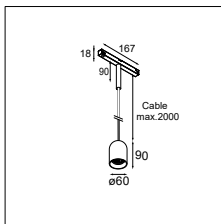

Placebo down track 48V LED GI

1X LED MODULE INCL. 6.3W

! MUST BE COMBINED WITH GLASS TUBE OR GLASS BALL (NOT INCLUDED);
LUMEN OUTPUT DEPENDS ON CHOICE OF GLASS ACCESSORY
! LONGER SUSPENSION CABLE ON REQUEST
! ALL WHITE PISTA 48V SPOTS HAVE A WHITE 48V TRACK ADAPTER.
! ALL OTHER COLOURS HAVE A BLACK ADAPTER. DEVIATION FROM THIS IS ONLY POSSIBLE ON REQUEST.

CONNECTED > SEE GOODIES

PLACEBO SHADES > SEE LEFT PAGE

OPTICAL ACCESSORIES

12624038 PLACEBO GLASS TUBE DOWN (46MM) WHITE MATT

12624238 PLACEBO GLASS TUBE DOWN (130MM) WHITE MATT

12626038 PLACEBO GLASS BALL DOWN (Ø90MM) WHITE MATT

12626238 PLACEBO GLASS BALL DOWN (Ø155MM) WHITE MATT

TRACK 48V COMPONENTS > SEE PAGES 462-467