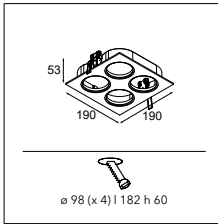

black struc	14042332
donkey grey struc	14042371
white struc	14042309