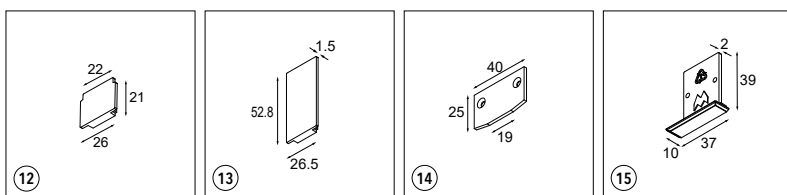

ENDPLATE

13411009 PISTA TRACK 48V SURFACE ENDPLATE WHITE STRUC (12)

13411032 PISTA TRACK 48V SURFACE ENDPLATE BLACK STRUC (12)

12360609 PISTA TRACK 48V UP/DOWN ENDPLATES (2) WHITE STRUC (13)

12360632 PISTA TRACK 48V UP/DOWN ENDPLATES (2) BLACK STRUC (13)

13411132 PISTA TRACK 48V RECESSED ENDPLATE BLACK STRUC (14)

13419409 PISTA TRACK 48V RECESSED (FLANGE) ENDPLATES (2) WHITE STRUC (15)

13419432 PISTA TRACK 48V RECESSED (FLANGE) ENDPLATES (2) BLACK STRUC (15)