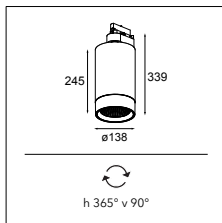

Kanon track 138 LED GI

1X LED ARRAY INCL. 49.7W

TRACK COMPONENTS > SEE PAGES 508-511

OPTICAL ACCESSORIES

10216800	TRANSPARENT GLASS Ø107
10216803	SPREADLENS Ø107
10216030	REFLECTOR Ø111 LED SPOT
10216130	REFLECTOR Ø111 LED MEDIUM
10216230	REFLECTOR Ø111 LED FLOOD
10216330	REFLECTOR Ø111 LED WIDE FLOOD