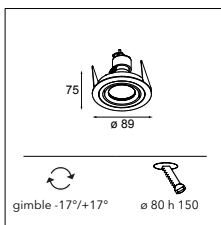

K-3 89 GU10

1X QPAR 16 | GU10 | MAX. 50W

* RESISTIVE DIMMABLE ONLY WHEN USED WITH HALOGEN GU10 LAMP

CONNECTED > SEE GOODIES

INSTALLATION ACCESSORIES

10889830 CONBOX 190X192X130X256

12290230 GYPKIT 190X190-Ø80

OPTICAL ACCESSORIES

10280102 BLRING Ø50 HIGH BLACK

RESISTIVE DIMMABLE	
alu	10275305
black	10275302
white struc	10275309