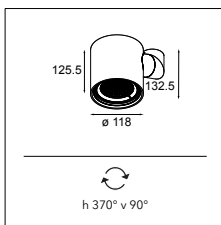

Stove LED GE

1X LED ARRAY INCL. 16.2W

! CAN BE USED WITH GEAR ACCESS COVER PLATE

DRIVER > SEE PRODUCT PAGE ON WEBSITE

CONNECTED > SEE GOODIES

INSTALLATION ACCESSORIES

11932009 GEAR ACCESS COVERPLATE (CUTOUT SIZE Ø127 H130)

10203009 BASE FLANGE Ø90 H3 - WHITE STRUC

10203032 BASE FLANGE Ø90 H3 - BLACK STRUC

10204009 BASE FLANGE TUBE Ø90 H20 - WHITE STRUC

10204032 BASE FLANGE TUBE Ø90 H20 - BLACK STRUC

OPTICAL ACCESSORIES

11949730 REFLECTOR LED Ø80 FLOOD

11949930 REFLECTOR LED Ø80 SPOT