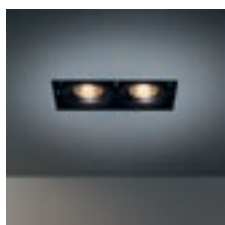

Multiple trimless for 2x LED GE

2X LED (NOT INCL.)

! MUST BE USED WITH M-LED 111

DRIVER > SEE PRODUCT PAGE ON WEBSITE

CONNECTED > SEE GOODIES

M-LED > SEE BELOW

INSTALLATION ACCESSORIES

10430230 CONBOX 349X215X120X427