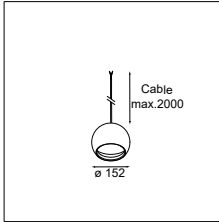

Smart ball suspended 115 for Kompas GE

LUMINAIRE NOT INCL.

- ! MUST BE COMBINED WITH KOMPAS CEILING BASE (SEE MATRIX PAGES 108-109)
- ! MUST BE COMBINED WITH SMART 115
- ! LONGER SUSPENSION CABLE ON REQUEST

KOMPAS CEILING BASE > SEE PAGE 87

SMART COMBINATIONS > SEE PAGES 320-329

black struc	11571532
white struc	11571509