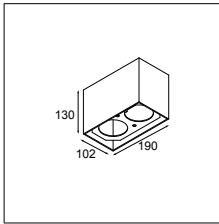

Smart surface box 82 2x LED warm dim GI

LUMINAIRE NOT INCL.

! TO BE COMBINED WITH SMART 82 WARM DIM
! 350MA DRIVER INCLUDED

SMART COMBINATIONS > SEE PAGES 320-329

SMART MASK > SEE ABOVE