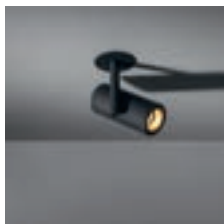

Médard 42 semi-recessed LED GE

1X LED ARRAY INCL. | 11.5W

DRIVER > SEE PRODUCT PAGE ON WEBSITE

CONNECTED > SEE GOODIES