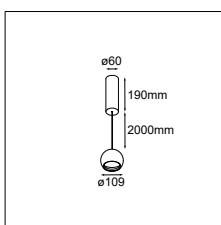

Smart ball suspension 82 warm dim GI

LUMINAIRE NOT INCL.

! TO BE COMBINED WITH SMART 82 WARM DIM

! 350MA DRIVER INCLUDED

SMART COMBINATIONS > SEE PAGES 320-329