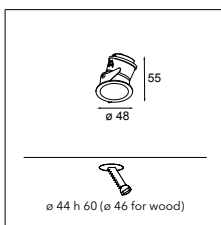

Smart asy lotis 48 IP55 LED warm dim GE

1X LED ARRAY INCL. | 4W

DRIVER > SEE PRODUCT PAGE ON WEBSITE

SMART COMBINATIONS > SEE PAGES 320-329

CONNECTED > SEE GOODIES

INSTALLATION ACCESSORIES

10889530 CONBOX 100X123X80X187

12290730 GYPKIT 100X120-045