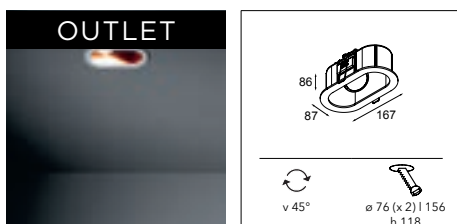

Duell recessed 1x GU10

1X QPAR 16 | GU10 | MAX. 50W

* RESISTIVE DIMMABLE ONLY WHEN USED WITH HALOGEN GU10 LAMP

CONNECTED > SEE GOODIES

INSTALLATION ACCESSORIES

10889830 CONBOX 190X192X130X256

12290930 GYPKIT 190X190 - R38X80

RESISTIVE DIMMABLE

white struc - black

11070829