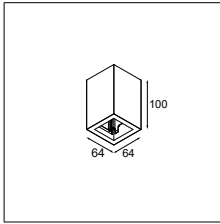

Qbini surface box 1x LED GE

LUMINAIRE NOT INCLUDED

black struc	13120032
white struc	13120009