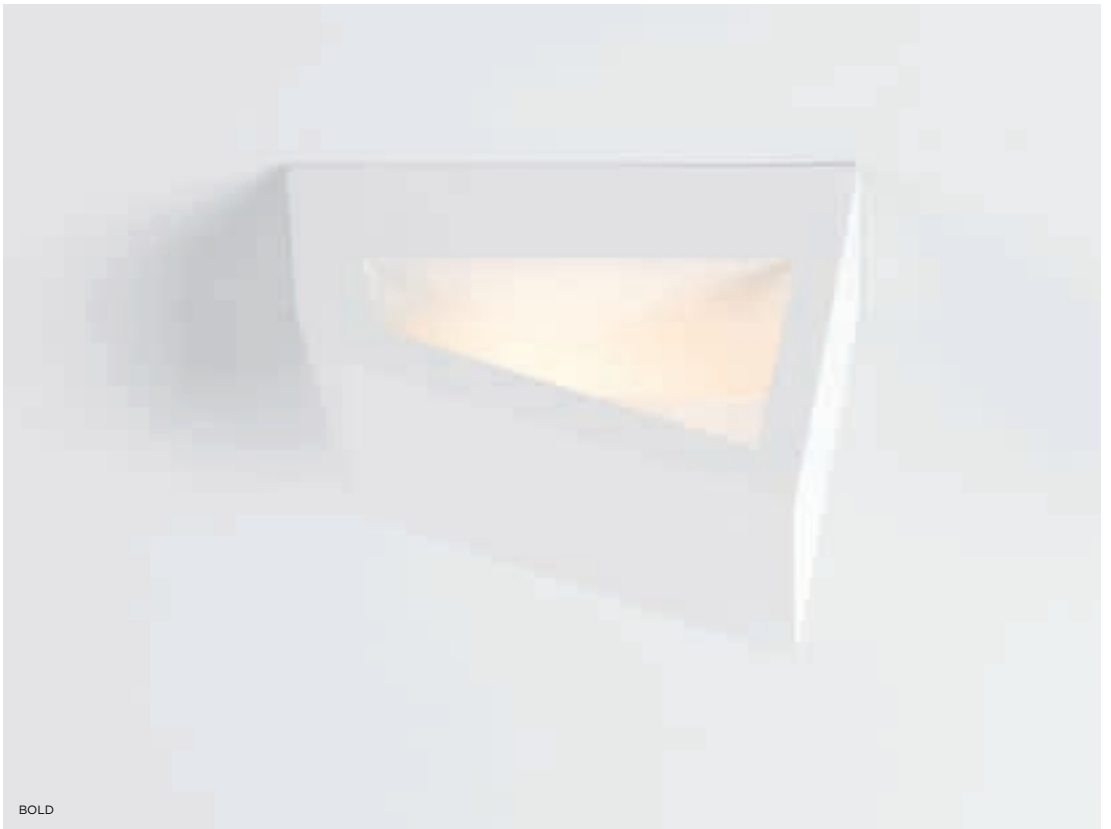

TRAPZ

577

*to be combined with Smart Cake / Smart Kup / Smart Lotis

BOLD

BOLD

BOLD

Design — Studio Kees

It doesn't take gaudy or pretentious to attract attention. Strong lines, oblique angles, an element of motion and a hidden source of light make Bold a true statement. Bold was designed in close collaboration with the Rotterdam-based design Studio Kees.