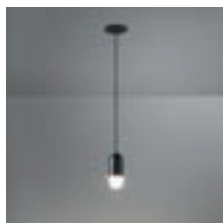

WARM DIM

Placebo down LED warm dim GE

1X LED MODULE INCL. 7.4W

! MUST BE COMBINED WITH GLASS TUBE OR GLASS BALL (NOT INCLUDED);
! LUMEN OUTPUT DEPENDS ON CHOICE OF GLASS ACCESSORY
! LONGER SUSPENSION CABLE ON REQUEST

DRIVER > SEE PRODUCT PAGE ON WEBSITE

CONNECTED > SEE GOODIES

PLACEBO SHADES > SEE BELOW

OPTICAL ACCESSORIES

12624038	PLACEBO GLASS TUBE DOWN (46MM) WHITE MATT
12624238	PLACEBO GLASS TUBE DOWN (130MM) WHITE MATT
12626038	PLACEBO GLASS BALL DOWN (Ø90MM) WHITE MATT
12626238	PLACEBO GLASS BALL DOWN (Ø155MM) WHITE MATT

PLACEBO SHADES

BEANIE				DOULI				SOMBREIRO			
white matt	black matt	bronze	champagne	white matt	black matt	bronze	champagne	white matt	black matt	bronze	champagne
12628038	12628083	12628018	12628017	12629038	12629083	12629018	12629017	12627038	12627083	12627018	12627017