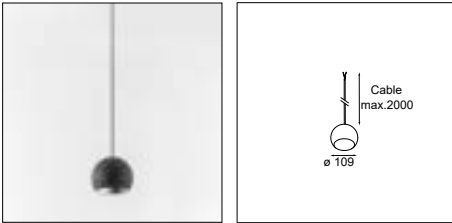

Marbul suspended LED warm dim for Kompas GE

1X LED ARRAY INCL. 12W

- ! MUST BE COMBINED WITH KOMPAS CEILING BASE
  (SEE MATRIX PAGES 108-109)
- ! MUST BE COMBINED WITH MAGNETIC REFLECTOR
- ! LONGER SUSPENSION CABLE ON REQUEST

KOMPAS CEILING BASE > SEE PAGE 87

OPTICAL ACCESSORIES

10219330	MAGNETIC REFLECTOR Ø82 LED WARM DIM 25° ALU
10219430	MAGNETIC REFLECTOR Ø82 LED WARM DIM 40° ALU
10219830	MAGNETIC REFLECTOR Ø82 LED WARM DIM 40° CHAMPAGNE
10219630	MAGNETIC REFLECTOR Ø82 LED WARM DIM 40° GOLD

	2700K / CRI90+	3000K / CRI90+
black struc	14232632	14232732
white struc	14232609	14232709

LUMINAIRE OUTPUT & POWER CONSUMPTION (white struc)

	350mA	500mA
2700K / 25° alu	703lm / 9.3W	964lm / 13.8W
3000K / 25° alu	748lm / 9.3W	1026lm / 13.8W

	1800K - 3000K / CRI90+
black struc	14232832
white struc	14232809

LUMINAIRE OUTPUT & POWER CONSUMPTION (white struc)

@3000K / 25° alu	955lm / 12W