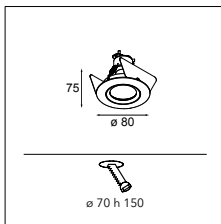

K-2 80 GU10

1X QPAR 16 | GU10 | MAX. 50W

* RESISTIVE DIMMABLE ONLY WHEN USED WITH HALOGEN GU10 LAMP

CONNECTED > SEE GOODIES

INSTALLATION ACCESSORIES

10889830 CONBOX 190X192X130X256

12290130 GYPKIT 190X190-Ø70

OPTICAL ACCESSORIES

10280102 BLRING Ø50 HIGH BLACK

RESISTIVE DIMMABLE	
alu	10275205
black	10275202
white struc	10275209