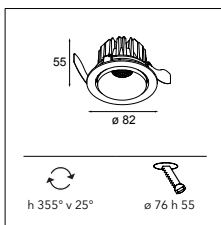

Smart kup 82 adjustable LED GE

1X LED ARRAY INCL. 9.2W

! 3500 ON REQUEST

DRIVER > SEE PRODUCT PAGE ON WEBSITE

SMART COMBINATIONS > SEE PAGES 320-329

CONNECTED > SEE GOODIES

INSTALLATION ACCESSORIES

10889830 CONBOX 190X192X130X256

12290830 GYPKIT 190X190-Ø76

12500230 SMART RECESSED RING 82