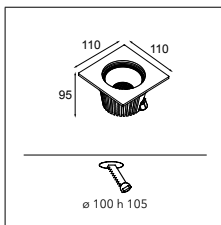

Hipy square 110x110 anti glare IP67 LED GE

1X LED ARRAY INCL. 9.2W

! SUITABLE FOR INSTALLATION ≤ 5 KM FROM THE COAST

DRIVER > SEE PRODUCT PAGE ON WEBSITE

CONNECTED > SEE GOODIES

INSTALLATION ACCESSORIES

12349930 CONBOX 115X115X150X251