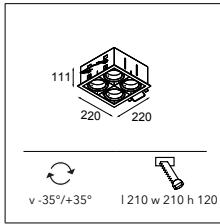

Mini multiple for 4x LED GE

4X LED (NOT INCL.)

! MUST BE USED WITH M-LED 70

DRIVER > SEE PRODUCT PAGE ON WEBSITE

CONNECTED > SEE GOODIES

M-LED > SEE LEFT PAGE

INSTALLATION ACCESSORIES

10400430 CONBOX 357X222X147X421

10420430 GYPKIT 240X387X210X210

alu - black	13130305
white struc	13130309

LUMINAIRE OUTPUT & POWER CONSUMPTION (white struc - value per lamp module)

	350mA	500mA
2700K / 25°	571lm / 6.2W	734lm / 9.2W
3000K / 25°	605lm / 6.2W	813lm / 9.2W
4000K / 25°	649lm / 6.2W	871lm / 9.2W