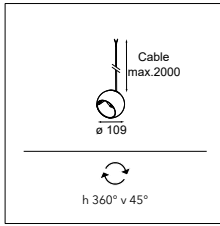

Marbul suspended adjustable LED
for Kompas GE

1X LED ARRAY INCL. 8.9W

! MUST BE COMBINED WITH KOMPAS CEILING BASE
(SEE MATRIX PAGES 108-109)
! MUST BE COMBINED WITH MAGNETIC REFLECTOR
! LONGER SUSPENSION CABLE ON REQUEST

KOMPAS CEILING BASE > SEE PAGE 87

OPTICAL ACCESSORIES

10216830	MAGNETIC REFLECTOR Ø82 LED 10° ALU
10216930	MAGNETIC REFLECTOR Ø82 LED 10° CHAMPAGNE
10217030	MAGNETIC REFLECTOR Ø82 LED 10° GOLD
10217130	MAGNETIC REFLECTOR Ø82 LED 25° ALU
10217230	MAGNETIC REFLECTOR Ø82 LED 25° CHAMPAGNE
10217330	MAGNETIC REFLECTOR Ø82 LED 25° GOLD
10217430	MAGNETIC REFLECTOR Ø82 LED 40° ALU
10217530	MAGNETIC REFLECTOR Ø82 LED 40° CHAMPAGNE
10217630	MAGNETIC REFLECTOR Ø82 LED 40° GOLD

	500mA	IP20	GWT 960°	0.83KG	

	2700K / CRI90+	3000K / CRI90+
black struc	13481632	13481732
white struc	13481609	13481709

LUMINAIRE OUTPUT & POWER CONSUMPTION
(white struc)

	350mA	500mA
2700K / 25° alu	703lm / 9.3W	964lm / 13.8W
3000K / 25° alu	748lm / 9.3W	1026lm / 13.8W