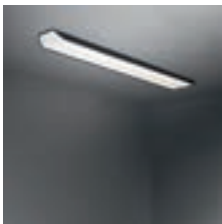

Vaeder LED GI

8X LED LINE INCL. 4W

CONNECTED > SEE GOODIES

DALI/PUSHDIM/1-10V	2700K / CRI90+	3000K / CRI90+	4000K / CRI90+
black struc - black	14080048	14080148	14080248
black struc - white	14080072	14080172	14080272
donkey grey struc - black	14080075	14080175	14080275
donkey grey struc - white	14080074	14080174	14080274
white struc - black	14080029	14080129	14080229
white struc - white	14080073	14080173	14080273

LUMINAIRE OUTPUT & POWER CONSUMPTION (white struc - white)

2700K / 65°	2303lm / 36W
3000K / 65°	2245lm / 36W
4000K / 65°	2669lm / 36W