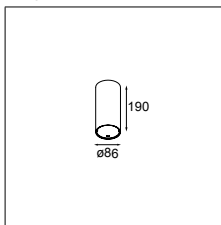

Smart surface tubed 82 X-large LED warm dim GI

LUMINAIRE NOT INCL.

* ONLY WHEN COMBINED WITH SMART 82 IP55 LED WARM DIM

! TO BE COMBINED WITH SMART 82 WARM DIM
! 350MA DRIVER INCLUDED

SMART COMBINATIONS > SEE PAGES 320-329

230V

R.C

GWT
960*

1.15KG

TRAILING EDGE DIMMABLE	
1800K - 3000K	
black struc	12843432
white struc	12843409