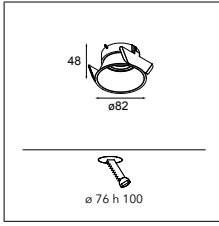

WARM DIM

Lotis 82 concrete for LED GE

1X LED (NOT INCL.)

! MUST BE USED WITH M-LED 50

DRIVER > SEE PRODUCT PAGE ON WEBSITE

CONNECTED > SEE GOODIES

M-LED > SEE LEFT PAGE

black

13080102

LUMINAIRE OUTPUT & POWER CONSUMPTION (white struc - M-LED 50 alu)

	350mA	500mA
2700K / 25°	406lm / 6.2W	521lm / 9.2W
3000K / 25°	430lm / 6.2W	577lm / 9.2W
3500K / 25°	446lm / 6.2W	600lm / 9.2W
4000K / 25°	459lm / 6.2W	616lm / 9.2W