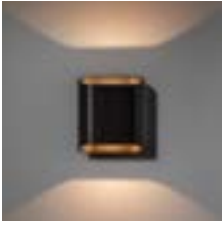

Trapz LED 500lm GI

2X LED ARRAY INCL. 4.5W

	230V		IP20	GWT 960°	1.20KG	

TRAILING EDGE DIMMABLE	2700K / CRI90+
metallic blue - alu	12590169

LUMINAIRE OUTPUT & POWER CONSUMPTION
(white struc - champagne)

2700K

587lm / 9W

01 — CEILING

02 — JACK

03 — TRACK

04 — WALL

05 — EXTERIOR

06 — PROFILES

07 — GOODIES