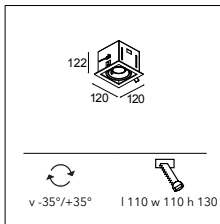

Mini multiple 1x GU10

1X QPAR 16 | GU10 | MAX. 50W

* RESISTIVE DIMMABLE ONLY WHEN USED WITH HALOGEN GU10 LAMP

CONNECTED > SEE GOODIES

INSTALLATION ACCESSORIES

10400130 CONBOX 122X257X147X186

10420130 GYPKIT 255X152X110X110