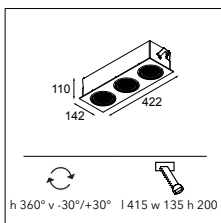

DRIVER > SEE PRODUCT PAGE ON WEBSITE

CONNECTED > SEE GOODIES

OPTICAL ACCESSORIES

10212700 TRANSPARENT GLASS Ø79

10212703 SPREADLENS Ø79

10212702 HONEYCOMB Ø79

11949730 REFLECTOR LED Ø80 FLOOD

11949830 REFLECTOR LED Ø80 MEDIUM

11949930 REFLECTOR LED Ø80 SPOT