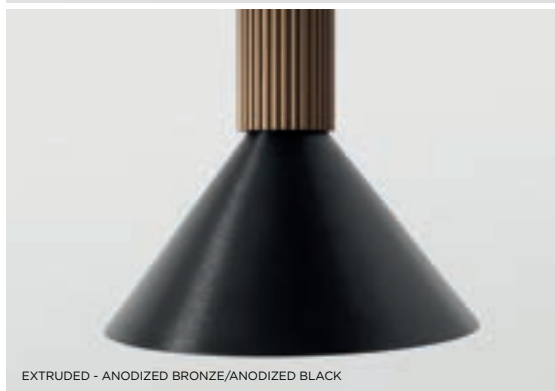

Colours for statement

There's only one way to decide which of the several colours, or colour combinations will suit your space. You'll just have to discover yourself. Many rich anodised colours, matched in predefined colour schemes are making Extruded a tempting luminaire to play with. A thin, long, matte black power cable gives you freedom in deciding the height above your perfect, chosen spot for Extruded.

EXTRUDED - ANODIZED BLACK/ANODIZED BLACK

EXTRUDED - ANODIZED CHAMPAGNE/ANODIZED CHAMPAGNE

EXTRUDED - ANODIZED BRONZE/ANODIZED BLACK

EXTRUDED 300MM - ANODIZED BLACK/ANODIZED SILVER BRONZE

Extruded 300mm LED GE