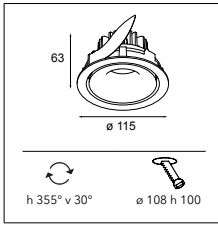

WARM DIM

Smart cake 115 adjustable LED warm dim GE

1X LED ARRAY INCL. | 12W

DRIVER > SEE PRODUCT PAGE ON WEBSITE

SMART COMBINATIONS > SEE PAGES 320-329

CONNECTED > SEE GOODIES

INSTALLATION ACCESSORIES

10889830 CONBOX 190X192X130X256

12290530 GYPKIT 190X190 - Ø108

12810230 RECESSED RING Ø127 H100