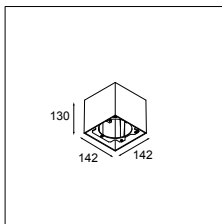

Smart surface box 115 1x LED GE

LUMINAIRE NOT INCL.

DRIVER > SEE PRODUCT PAGE ON WEBSITE

SMART COMBINATIONS > SEE PAGES 320-329

SMART MASK

12810009 SMART MASK 115 1X- WHITE STRUC

12810032 SMART MASK 115 1X- BLACK STRUC

12810046 SMART MASK 115 1X- GOLD