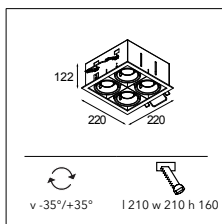

Mini multiple 4x LED retrofit

4X LED GU10 INCL. 5.5W

CONNECTED > SEE GOODIES

INSTALLATION ACCESSORIES

10400430 CONBOX 357X222X147X421

10420430 GYPKIT 240X387X210X210