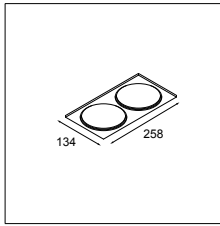

Smart mask 115 2x

LUMINAIRE NOT INCL.

black struc	12810132
gold	12810146
white struc	12810109