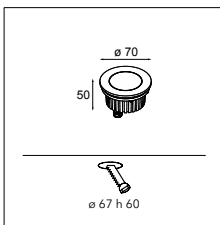

Hipy 70 anti glare IP67 LED GE

1X LED ARRAY INCL. 3W

! SUITABLE FOR INSTALLATION ≤5KM FROM THE COAST

DRIVER > SEE PRODUCT PAGE ON WEBSITE

CONNECTED > SEE GOODIES

INSTALLATION ACCESSORIES

12379630 RENOVATION CONBOX Ø73 H151

12379830 CONBOX 145X75X123