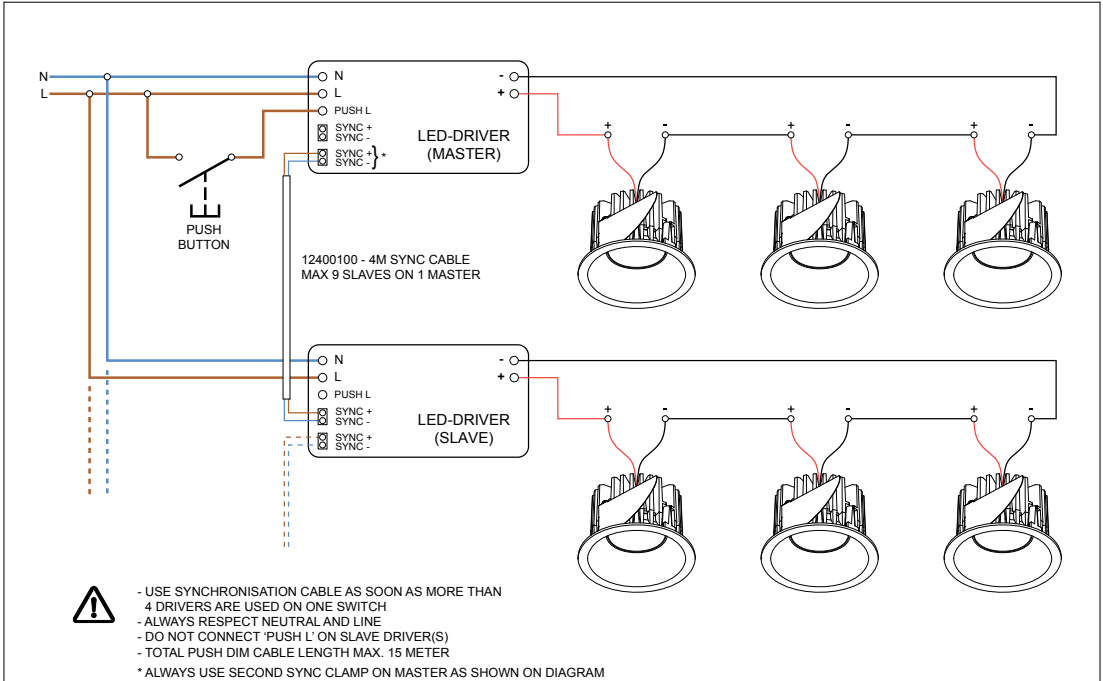

Wiring diagrams

PUSHDIM - SINGLE DIM CHANNEL

PUSHDIM - DOUBLE DIM CHANNEL

PUSHDIM - MASTER SLAVE WITH SYNCHRONISATION CABLE

Wiring diagrams - Pista track 48V

HUE 1-10V

1-10V

DALI