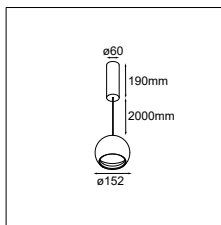

Smart ball suspension 115 warm dim GI

LUMINAIRE NOT INCL.

! TO BE COMBINED WITH SMART 115 WARM DIM
! 350MA DRIVER INCLUDED

SMART COMBINATIONS > SEE PAGES 320-329