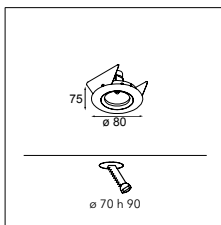

K-2 80 MR16 GE

1X QR-CBC 51 | GX5.3 | MAX. 50W

INSTALLATION ACCESSORIES

10889830 CONBOX 190X192X130X256

12290130 GYPKIT 190X190-Ø70

OPTICAL ACCESSORIES

10280102 BLRING Ø50 HIGH BLACK

alu	10270205
black	10270202
white struc	10270201