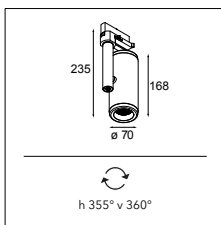

Médard 70 track LED GI

1X LED ARRAY INCL. 11W

TRACK COMPONENTS > SEE PAGES 508-511