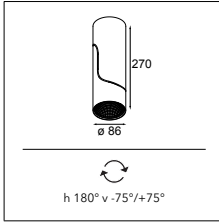

CONNECTED > SEE GOODIES