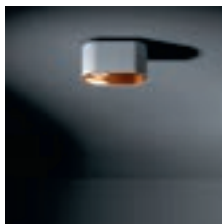

Duell surface 1x GU10

1X QPAR 16 GU10 MAX. 50W