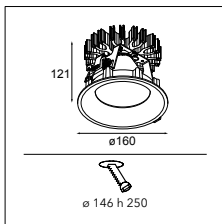

INSTALLATION ACCESSORIES

10889830 CONBOX 190X192X130X256

12290530 GYPKIT 190X190 - Ø108

12810230 RECESSED RING Ø127 H100

RESISTIVE DIMMABLE	
black struc	12772032
gold	12772046
white struc	12772009

Smart cake 160 IP55 LED GE