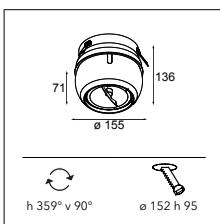

Bolster recessed 155 AR111 GE

1X QR-LP 111 | G53 | MAX. 50W

! CAN BE COMBINED WITH M-LED 111

black struc	11050432