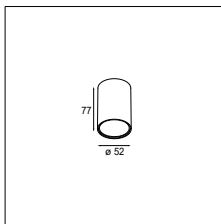

Smart surface tubed 48 1x LED GE

LUMINAIRE NOT INCL.

* ONLY WHEN COMBINED WITH SMART 48 LED IP55

SMART COMBINATIONS > SEE PAGES 320-329

DRIVER > SEE PRODUCT PAGE ON WEBSITE

black struc	12900032
white struc	12900009