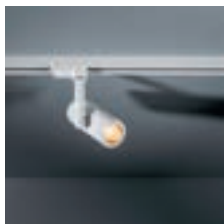

Médard 70 track LED GI

1X LED ARRAY INCL. 11W

TRACK COMPONENTS > SEE PAGES 508-511