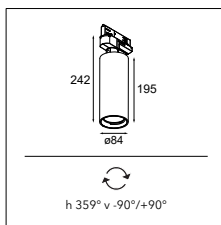

Charlatan track 85 LED GI

1X LED ARRAY INCL. 23.8W

! MUST BE COMBINED WITH REFLECTOR

TRACK COMPONENTS > SEE PAGES 508-511

OPTICAL ACCESSORIES

10210004	REFLECTOR Ø85 15°
10210005	REFLECTOR Ø85 25°
10210006	REFLECTOR Ø85 40°