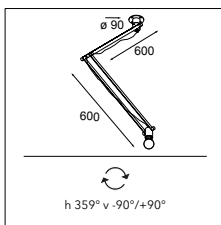

Nomad minimal tall E27

1X A 60 E27 MAX. 70W

* RESISTIVE DIMMABLE ONLY WHEN USED WITH HALOGEN E27 LAMP

! NOMAD MINIMAL/ANIMAL SHADE OPTIONAL
! DISK OPTIONAL

CONNECTED > SEE GOODIES

INSTALLATION ACCESSORIES

10203605 NOMAD MINIMAL E27 DISK ALU

10203801 MINIMAL SHADE - MEDIUM (Ø200) - WHITE

10203802 MINIMAL SHADE - MEDIUM (Ø200) - BLACK

10203813 MINIMAL SHADE - MEDIUM (Ø200) - RED

10203837 MINIMAL SHADE - MEDIUM (Ø200) - BLACK/GOLD

10203901 MINIMAL SHADE - LARGE (Ø250) - WHITE

10203902 MINIMAL SHADE - LARGE (Ø250) - BLACK

10203913 MINIMAL SHADE - LARGE (Ø250) - RED

10203937 MINIMAL SHADE - LARGE (Ø250) - BLACK/GOLD

10203924 ANIMAL SHADE - LARGE (Ø250) - ZEBRA/WHITE