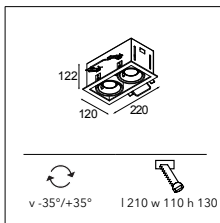

Mini multiple 2x GU10

2X QPAR 16 | GU10 | MAX. 50W

* RESISTIVE DIMMABLE ONLY WHEN USED WITH HALOGEN GU10 LAMP

CONNECTED > SEE GOODIES

INSTALLATION ACCESSORIES

10400230 CONBOX 257X222X147X321

10420230 GYPKIT 240X287X210X110