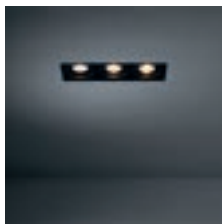

Mini multiple trimless 3x MR16 GE

3X QR-CBC 51 | GU 5.3 | MAX. 50W

INSTALLATION ACCESSORIES

10440730 CONBOX 342X158X130X420

10460730 RECESSED FRAME MINI MULTIPLE TRIMLESS 3X