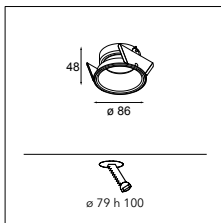

WARM DIM

Lotis 86 IP55 for LED GE

1X LED (NOT INCL.)

! MUST BE USED WITH M-LED 50

DRIVER > SEE PRODUCT PAGE ON WEBSITE

CONNECTED > SEE GOODIES

M-LED > SEE BELOW

INSTALLATION ACCESSORIES

10889830 CONBOX 190X192X130X256

12290230 GYPKIT 190X190-Ø80