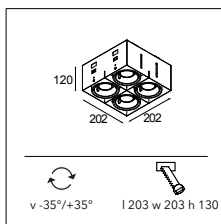

3X LED GU10 INCL. 5.5W

CONNECTED > SEE GOODIES

INSTALLATION ACCESSORIES

10440730 CONBOX 342X158X130X420

10460730 RECESSED FRAME MINI MULTIPLE TRIMLESS 3X

Mini multiple trimless 4x LED retrofit

4X LED GU10 INCL. 5.5W