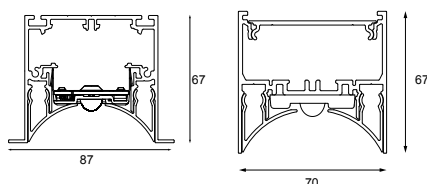

07 — GOODIES

COMO CORNER
PRIVATE RESIDENCE, NICE (FR)

DRUPL 70 SHARP COVER

DRUPL 70 FLANGE STRAIGHT COVER

DRUPL 70 UPLIGHT

DRUPL

CURVED COVER

SHARP COVER