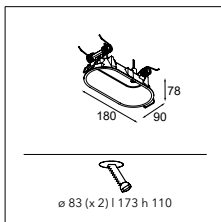

Modupoint LED ø90 deep recessed 2x

LUMINAIRE NOT INCL

! MUST BE USED WITH JACK LED FIXTURES:
MARBULITO > SEE PAGES 384-389
MÉDARD > SEE PAGES 390-395
MINUDE > SEE PAGES 396-401
! DEEP RECESS RESTRICTS ADJUSTABILITY FIXTURES
! COMBINATION WITH MÉDARD REQUIRES THE USE OF MODUPOINT STICK
! MOUNT LED DRIVER REMOTE AND ACCESSIBLE

INSTALLATION ACCESSORIES

13240009 MODUPOINT LED STICK 10CM GE WHITE STRUC

13240032 MODUPOINT LED STICK 10CM GE BLACK STRUC

13240109 MODUPOINT LED STICK 20CM GE WHITE STRUC

13240132 MODUPOINT LED STICK 20CM GE BLACK STRUC

13240209 MODUPOINT LED STICK 30CM GE WHITE STRUC

13240232 MODUPOINT LED STICK 30CM GE BLACK STRUC

IP20

GWT
960°

0.34KG

black struc

13240732

white struc

13240709