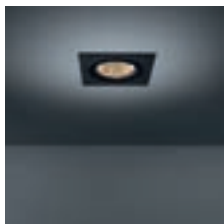

Marcel 1x LED GE

1X LED ARRAY INCL. 17.2W

DRIVER > SEE PRODUCT PAGE ON WEBSITE

CONNECTED > SEE GOODIES

OPTICAL ACCESSORIES

10212700 TRANSPARENT GLASS Ø79

10212703 SPREADLENS Ø79

10212702 HONEYCOMB Ø79

11949730 REFLECTOR LED Ø80 FLOOD

11949830 REFLECTOR LED Ø80 MEDIUM

11949930 REFLECTOR LED Ø80 SPOT