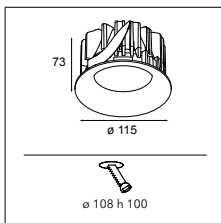

Smart cake 115 IP54 LED GE

1X LED ARRAY INCL. 16.25W

! 3500K ON REQUEST

DRIVER > SEE PRODUCT PAGE ON WEBSITE

SMART COMBINATIONS > SEE PAGES 320-329

CONNECTED > SEE GOODIES

INSTALLATION ACCESSORIES

10889830 CONBOX 190X192X130X256

12290530 GYPKIT 190X190 - Ø108

12810230 RECESSED RING Ø127 H100