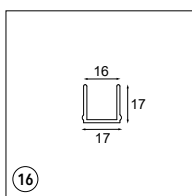

COVER

13410609 PISTA TRACK 48V COVER 1M WHITE STRUC (16)

13410632 PISTA TRACK 48V COVER 1M BLACK STRUC (16)

13410709 PISTA TRACK 48V COVER 2M WHITE STRUC (16)

13410732 PISTA TRACK 48V COVER 2M BLACK STRUC (16)