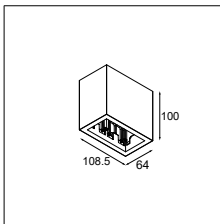

Qbini surface box 2x LED GE

LUMINAIRE NOT INCLUDED

black struc	13120132
white struc	13120109