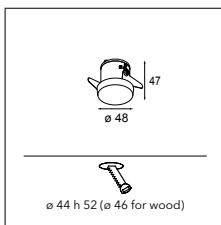

Smart kup 48 LED GE

1X HIGH POWER LED INCL. 1.5W

! 3500K ON REQUEST

DRIVER > SEE PRODUCT PAGE ON WEBSITE

SMART COMBINATIONS > SEE PAGES 320-329

CONNECTED > SEE GOODIES

INSTALLATION ACCESSORIES

10889530 CONBOX 100X123X80X187

12290730 GYPKIT 100X120 - Ø45