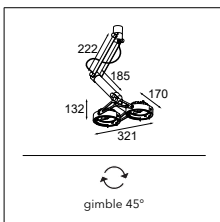

Nomad 2x LED AR111 GI

2X LED MODULE INCL. 12W

CONNECTED > SEE GOODIES