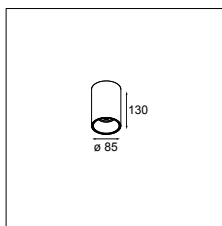

Lotis tubed surface LED retrofit

1X LED GU10 INCL. 5.5W