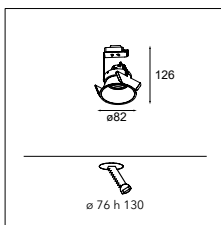

Lotis 82 LED Hue retrofit (NEW)

1X LED GU10 INCL. 5.2W

INSTALLATION ACCESSORIES

10889830 CONBOX 190X192X130X256

12290830 GYPKIT 190X190-Ø76

230V

IP20

GWT
960°

0.36KG

HUE DIMMABLE	2200K - 6500K TUNABLE WHITE	2700K
	MEDIUM	MEDIUM
black (brushed)	13080502	13080402
black struc	13080532	13080432
bronze (brushed)	13080518	13080418
champagne (brushed)	13080517	13080417
gold (brushed)	13080546	13080446
silver bronze (brushed)	13080506	13080406
white struc	13080509	13080409