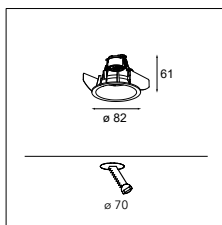

Smart lotis 82 GU10 GE for tube/box

1X LED GU10 EXCL. INCL.

SMART COMBINATIONS > SEE PAGES 320-329

CONNECTED > SEE GOODIES