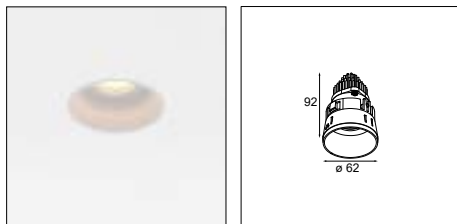

Tetrix Straight 62 IP55 LED GE

1X LED ARRAY INCL. 7.2W

DRIVER > SEE PRODUCT PAGE ON WEBSITE

CONNECTED > SEE GOODIES

INSTALLATION ACCESSORIES > SEE PAGE 339

13510038	TETRIX FRAME ROUND 74 WHITE MATT
13510083	TETRIX FRAME ROUND 74 BLACK MATT
13515430	RECESSED RING Ø62
13515530	CONCRETE KIT 150X150 - Ø62
13515630	CONCRETE RING Ø62 FOR STANDARD CONCRETE BOXES
12293230	GYPKITTRIMLESS 150X150 - Ø62
12293330	GYPKITTRIMLESS 300X150 - 2X Ø62
11624030	CONBOX 140X250X100X210
11624130	CONBOX 140X400X100X210
12292630	GYP SUM FIBREBOARD 150X150
12292730	GYP SUM FIBREBOARD 300X150

OPTICAL ACCESSORIES

13515032	SNOOT Ø32MM BLACK STRUCTURE
13515038	SNOOT Ø32MM WHITE MATT
13515132	HONEYCOMB Ø33MM BLACK STRUCTURE
13515232	LC Ø44MM BLACK STRUC
13515238	LC Ø44MM WHITE MATT
13515332	LC Ø64MM BLACK STRUC
13515338	LC Ø64MM WHITE MATT