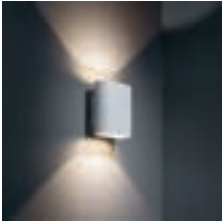

Duell wall LED 900lm GI

2X LED ARRAY INCL. 6.2W

NOT DIMMABLE	2700K / CRI90+
cacao bronze - black	11074568
metallic blue - alu	11074569
silky grey - champagne	11074559

TRAILING EDGE DIMMABLE	2700K / CRI90+
ano black - alu	11074998
ano black - black	11074903
ano black - champagne	11074908
ano bronze - alu	11074999
ano bronze - black	11074910
ano bronze - champagne	11074911
ano champagne - black	11074996
ano champagne - champagne	11074997
ano silver bronze - black	11074912
ano silver bronze - champagne	11074995
black struc - gold	11074991
white struc - champagne	11074939

1-10V/PUSHDIM	2700K / CRI90+
ano black - alu	11074698
ano black - black	11074603
ano black - champagne	11074608
ano bronze - alu	11074699
ano bronze - black	11074610
ano bronze - champagne	11074611
ano champagne - black	11074696
ano champagne - champagne	11074697
ano silver bronze - black	11074612
ano silver bronze - champagne	11074695
black struc - gold	11074632
cacao bronze - black	11074668
metallic blue - alu	11074669
silky grey - champagne	11074659
white struc - champagne	11074609

DALI	2700K / CRI90+
ano black - alu	11074898
ano black - black	11074803
ano black - champagne	11074808
ano bronze - alu	11074899
ano bronze - black	11074810
ano bronze - champagne	11074811
ano champagne - black	11074896
ano champagne - champagne	11074897
ano silver bronze - black	11074812
ano silver bronze - champagne	11074895
black struc - gold	11074832
metallic blue - alu	11074869
silky grey - champagne	11074859
white struc - champagne	11074809

LUMINAIRE OUTPUT & POWER CONSUMPTION (white struc - champagne)

2700K

763lm / 14W