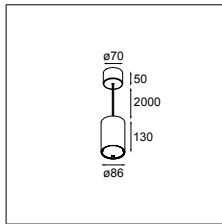

Smart tubed suspension 82 large LED GI

LUMINAIRE NOT INCL.

! 500mA DRIVER INCLUDED

SMART COMBINATIONS > SEE PAGES 320-329

black struc	12842032
brushed alu	12842024
white struc	12842009

WARM DIM

Smart tubed suspension 82 large LED warm dim GI