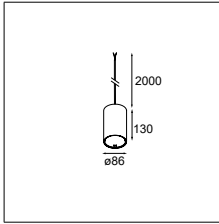

Smart tubed suspended 82 large LED for Kompas GE

LUMINAIRE NOT INCL.

! MUST BE COMBINED WITH KOMPAS CEILING BASE
(SEE MATRIX PAGES 108-109)
! MUST BE COMBINED WITH SMART 82
! LONGER SUSPENSION CABLE ON REQUEST

KOMPAS CEILING BASE > SEE PAGE 87

SMART COMBINATIONS > SEE PAGES 320-329

black struc	12843532
white struc	12843509