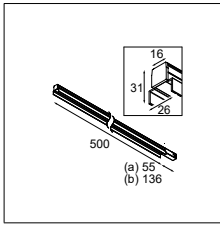

Pista track 48V LED linear flaps GI (500mm)

X LED-STRIP INCL. 8.5W

CONNECTED > SEE GOODIES

TRACK 48V COMPONENTS > SEE PAGES 462-467