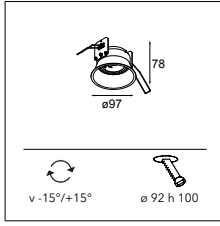

WARM DIM

Lotis 97 adjustable for LED GE

1X LED (NOT INCL.)

! MUST BE USED WITH M-LED 50

DRIVER > SEE PRODUCT PAGE ON WEBSITE

CONNECTED > SEE GOODIES

M-LED > SEE BELOW

INSTALLATION ACCESSORIES

10889830 CONBOX 190X192X130X256

12290330 GYPKIT 190X190-Ø92