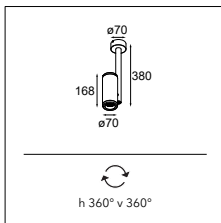

Médard 70 stretched 1x LED GI

1X LED ARRAY INCL. 11W