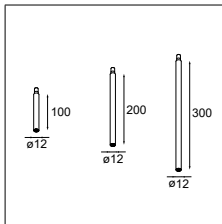

Modupoint LED stick 10cm/20cm/30cm

! STICKS CAN BE COMBINED TO MAX. LENGTH OF 1200MM
! TO BE COMBINED WITH JACK LED FIXTURES:
MARBULITO > SEE PAGES 384-389
MÉDARD > SEE PAGES 390-395
MINUDE > SEE PAGES 396-401

IP20

0.03KG
(1)

0.05KG
(2)

0.08KG
(3)

	10CM⁽¹⁾	20CM⁽²⁾	30CM⁽³⁾
black struc	13240032	13240132	13240232
white struc	13240009	13240109	13240209