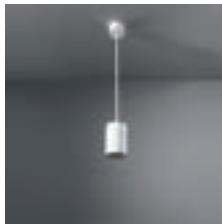

Smart tubed suspension 82 large LED GI

LUMINAIRE NOT INCL.

! 500mA DRIVER INCLUDED

SMART COMBINATIONS > SEE PAGES 320-329

black struc	12842032
brushed alu	12842024
white struc	12842009

WARM DIM

Smart tubed suspension 82 large LED warm dim GI