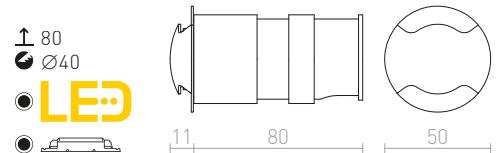

KICK II UPOTETTU

230 V LED 3 W 3000 K 120 lm Ra 80 IP54

R12616 valkoinen

€ 58

R12617 harjattu alumiini

€ 48

R12618 musta

€ 58