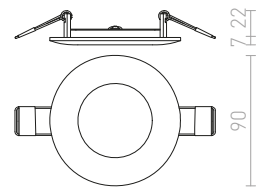

DADA 9 UPOTETTU

230 V LED 3 W 3000 K 180 lm Ra 80

R12870 musta kromi

€ 10.50

↑ 60
● Ø75

● LED