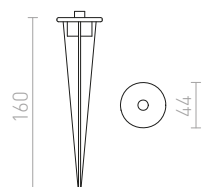

PIIKKI

Universaali piikki ulkovalaisimiin. Piikki voidaan kiinnittää käyttämällä M10*1 kierrettä tai toimitetulla ruuvilla jos valaisimessa on kannatin.

UNIVERSAALI PIIKKI MAAVALAISIMILLE

R11755 musta

€ 12