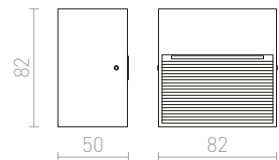

ITAKA SEINÄ

230 V LED 2 W 3000 K 180 lm Ra 80 IP54

R10379 hopeanharmaa

€ 78 %