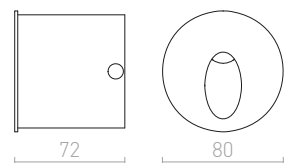

ELICA R UPOTETTU

230 V LED 3 W 3000 K 75 lm Ra 80 IP54

R12528 harjattu alumiini

€ 68 %

± 95
● Ø75

● LED