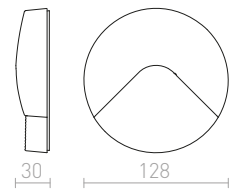

RENO R SEINÄ

230 V LED 2 W 3000 K 180 lm Ra 80 IP65

R11949 harmaa

€ 38

R11952 tummanharmaa

€ 38

IP65