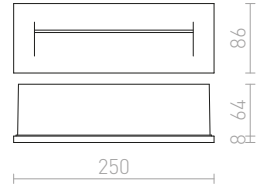

RASQ SEINÄ UPOTETTU

230 V LED 9 W 3000 K 190 lm Ra 80 IP65

R12627 valkoinen

€ 178

R12628 tummanharmaa

€ 178

$\uparrow$ 80

$\blacksquare$ 237x77