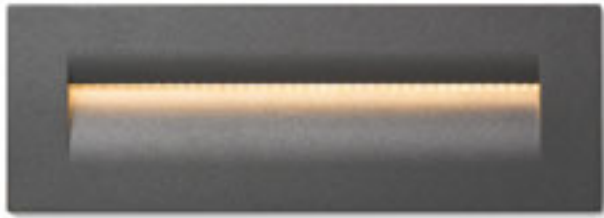

IP65

RASQ

Upotettava seinävalaisin, jossa on integroitu LED sisä- ja ulkokäyttöön. Soveltuu polkujen, portaiden tai terrassien suuntavalaisimeksi. Ainoastaan alaspäin asennettavaksi

RASQ SEINÄ UPOTETTU

230 V LED 9 W 3000 K 190 lm Ra 80 IP65

R12627 valkoinen

€ 178

R12628 tummanharmaa

€ 178

$\uparrow$ 80

$\blacksquare$ 237x77

PER

Upotettu LED-seinävalaisin, sisä- ja ulkokäyttöön. Soveltuu opastevalona käytäville, rappuihin tai terasseille.

PER UPOTETTU

230 V LED 3 W 3000 K 76 lm Ra 80 IP54

R12576 valkoinen

€ 58

R12577 tummanharmaa

€ 58

$\uparrow$ 60

$\blacksquare$ 65x102

IP54

ELICA

Upotettu LED-seinävalaisin harjatulla metalliedusta ulkokäyttöön sekä alaspäin valaisuun. Mukana asennuskotelo.

ELICA SQ ULKOILMA

230 V LED 3 W 3000 K 180 lm Ra 80 IP54

R10639 matta nikkeli

€ 35 %

R12529 harjattu alumiini

€ 68 %

$\uparrow$ 70

$\odot$ Ø75

IP54