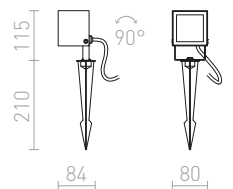

BORA PIIKILLÄ

230 V LED 6 W $\angle 50^\circ$ 3000 K 340 lm Ra 80 IP54

R12025 tummanharmaa

€ 98

IP65

COSMO

Kohdevalo piikillä, integroitu LED, ulkokäyttöön. Toimitetaan virtajohdolla jonka päässä ei ole pistoketta.

COSMO PIIKILLÄ

230 V LED 10 W $\angle 24^\circ$ 3000 K 850 lm Ra 80 IP65

R12580 tummanharmaa

€ 98