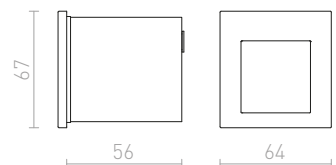

TESS SQ UPOTETTU

230 V LED 3 W 3000 K 80 lm Ra 80 IP54

R12013 valkoinen € 58

R12014 hopeanharmaa € 58

R12015 tummanharmaa € 58

± 70
60x55

LED