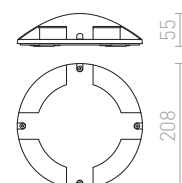

TOPTOP IV MAAVALAISIN

230 V LED 4x1 W 3000 K 400 lm Ra 80 IP67

R11751 tummanharmaa

€ 158