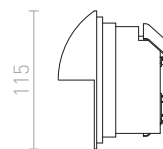

ASTERIA UPOTETTU

230 V LED 3 W 3000 K 180 lm Ra 80 IP54

R10558 hopeanharmaa

€ 68

↑ 75
⊗ Ø113

LED

115

32 58