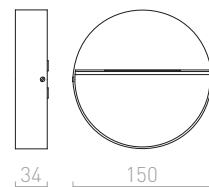

AQILA R SEINÄ

230 V LED 6 W 3000 K 200 lm Ra 80 IP54

R12539	valkoinen	€ 88
R12540	harmaa	€ 78 %
R12541	tummanharmaa	€ 88

LED