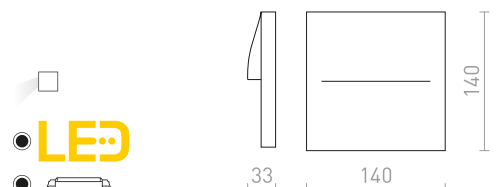

BOBO SQ SEINÄ

230V LED 3W 3000 K 135 lm Ra 80 IP65

R13935 tummanharmaa

€ 58

NEW