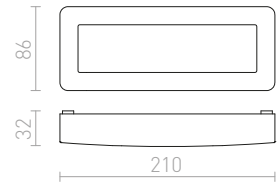

RENO SQ DR PINTA-ASENNETTAVA

230 V LED 5 W 3000 K 450 lm Ra 80 IP65

R11951 harmaa

€ 48

R11954 tummanharmaa

€ 48