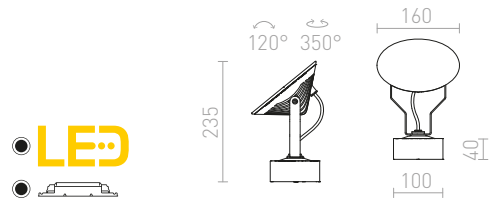

FOX ULKOVALAISIN HEIJASTIN

230 V LED 9 W $\angle 120^\circ$ 3000 K 900 lm Ra 80 IP65

R11753 tummanharmaa

€ 178

IP65