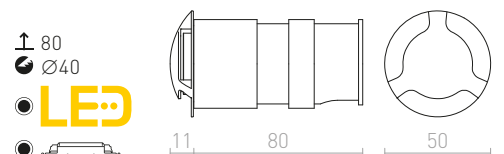

KICK III UPOTETTU

230 V LED 3 W 3000 K 150 lm Ra 80 IP54

R12619 valkoinen

€ 58

R12621 musta

€ 58