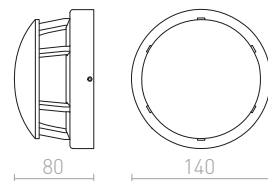

FAROS ULKOVALAISIN

230 V LED 3 W 3000 K 154 lm Ra 80 IP54

R11963 tummanharmaa

€ 120

IP67