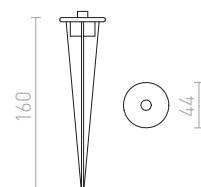

UNIVERSAALI PIIKKI MAAVALAISIMILLE

R11755 musta

€ 12