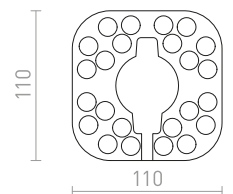

LED MODUL SQ 10

230 V LED 12 W 3000 K 900 lm Ra 80

G13546

€ 6