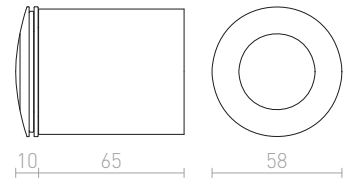

CLUB UPOTETTU

230 V LED 3 W 3000 K 270 lm Ra 80 IP54

R12685 hopeanharmaa

€ 58

± 90
● Ø57

● LED