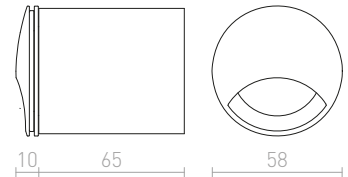

CLUB IND UPOTETTU

230 V LED 3 W 3000 K 270 lm Ra 80 IP54

R12686 hopeanharmaa

€ 48

± 90
● Ø56

● LED