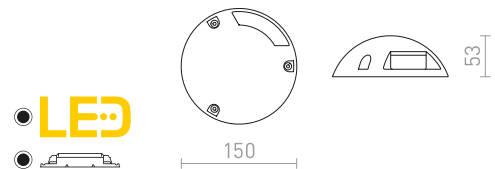

TOPTOP S I

230 V LED 1,5 W 3000 K 105 lm Ra 80 IP67

R13617 tummanharmaa

€ 88