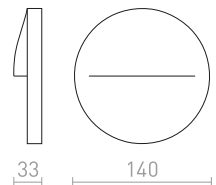

BOBO R SEINÄ

230 V LED 3 W 3000 K 212 lm Ra 80 IP65

R13933 tummanharmaa

€ 58

NEW