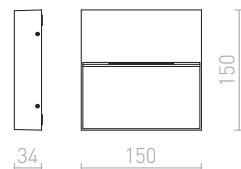

AQILA SQ SEINÄ

230 V LED 6 W 3000 K 200 lm Ra 80 IP54

R12542	valkoinen	€ 88
R12543	harmaa	€ 88
R12544	tummanharmaa	€ 88

LED