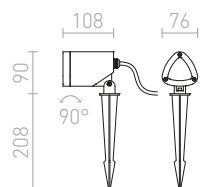

IP65

GARY

LED-kohdevalo piikillä ulkokäyttöön. Mukana toimitetaan 1m virtajohto. Kaapelin päässä ei ole pistoketta.

GARY LED PIIKILLÄ

230 V LED 10 W $\angle 45^\circ$ 3000 K 900 lm Ra 80 IP65

R10527 harmaa

€ 98

IP54

BORA

Nelikulmainen ulkovalaisin LED kohdevalolla. Toimitetaan 1m pitkällä virtajohdolla, jonka päässä ei ole pistoketta.

BORA PIIKILLÄ

230 V LED 6 W $\angle 50^\circ$ 3000 K 340 lm Ra 80 IP54

R12025 tummanharmaa

€ 98

IP65

COSMO

Kohdevalo piikillä, integroitu LED, ulkokäyttöön. Toimitetaan virtajohdolla jonka päässä ei ole pistoketta.

COSMO PIIKILLÄ

230 V LED 10 W $\angle 24^\circ$ 3000 K 850 lm Ra 80 IP65

R12580 tummanharmaa

€ 98