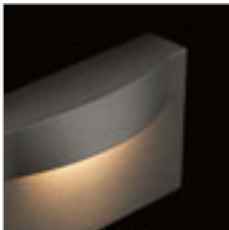

IP65

BOBO

Ulkokäyttöön tarkoitettu alumiinista valmistettu pinta-asennettava LED-valaisin, joka soveltuu polkujen ja portaiden valaistukseen ilman upotusta.

BOBO RC SEINÄ

230V LED 8W 3000 K 640 lm Ra 80 IP65

R13934 tummanharmaa

€ 58

NEW

IP65

BOBO

Ulkokäyttöön tarkoitettu alumiinista valmistettu pinta-asennettava LED-valaisin, joka soveltuu polkujen ja portaiden valaistukseen ilman upotusta.

BOBO SQ SEINÄ

230V LED 3W 3000 K 135 lm Ra 80 IP65

R13935 tummanharmaa

€ 58

NEW