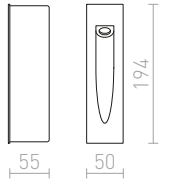

IP54

GAP

Upotettu seinävalaisin lakatusta alumiinista, sekä sisä- että ulkokäyttöön. Vain alaspäin valaisuun.

GAP UPOTETTU

230 V LED 3 W 3000 K 180 lm Ra 80 IP54

R10545 hopeanharmaa

€ 78 %

↑ 55
█ 190x45

LED

IP65

AKORD

Upotettu seinävalaisin ulkokäyttöön, runko ruostumatonta terästä. Kirkas suojalasi. Näkyvän lasiosan mitat 11,8/11,5 cm.

AKORD SEINÄ UPOTETTU

230 V LED 3 W 3000 K 260 lm Ra 80 IP65

R10546 ruostumaton teräs

€ 120 %

↑ 65
█ 180x155

LED