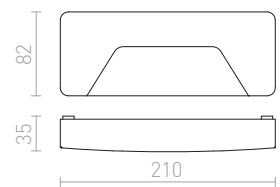

RENO SQ INDR SEINÄ

230 V LED 3 W 3000 K 280 lm Ra 80 IP65

R11950 harmaa

€ 48

R11953 tummanharmaa

€ 48