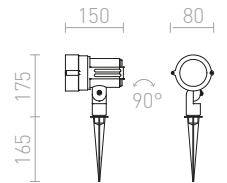

IP65

GARY

LED-kohdevalo piikillä ulkokäyttöön. Mukana toimitetaan 1m virtajohto. Kaapelin päässä ei ole pistoketta.

GARY LED PIIKILLÄ

230 V LED 10 W $\angle 45^\circ$ 3000 K 900 lm Ra 80 IP65

R10527 harmaa

€ 98

IP54

BORA

Nelikulmainen ulkovalaisin LED kohdevalolla. Toimitetaan 1m pitkällä virtajohdolla, jonka päässä ei ole pistoketta.

BORA PIIKILLÄ

230 V LED 6 W $\angle 50^\circ$ 3000 K 340 lm Ra 80 IP54

R12025 tummanharmaa

€ 98

IP65

COSMO

Kohdevalo piikillä, integroitu LED, ulkokäyttöön. Toimitetaan virtajohdolla jonka päässä ei ole pistoketta.

COSMO PIIKILLÄ

230 V LED 10 W $\angle 24^\circ$ 3000 K 850 lm Ra 80 IP65

R12580 tummanharmaa

€ 98