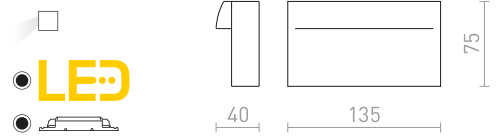

BOBO RC SEINÄ

230V LED 8W 3000 K 640 lm Ra 80 IP65

R13934 tummanharmaa

€ 58

NEW

IP65