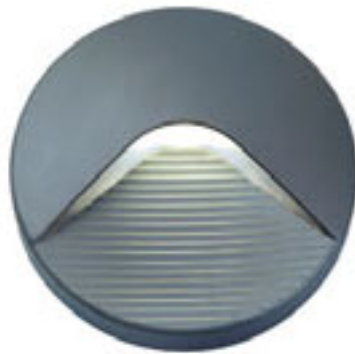

IP65

RENO

Kestävästä muovista valmistettu LED seinävalaisin ulkokäyttöön sisäänrakennetulla liitäntälaitteella.

RENO SQ DR PINTA-ASENNETTAVA

230 V LED 5 W 3000 K 450 lm Ra 80 IP65

R11951 harmaa

€ 48

R11954 tummanharmaa

€ 48

IP65

RENO

Kestävästä muovista valmistettu LED seinävalaisin ulkokäyttöön, sisäänrakennetulla liitäntälaitteella. Saatavilla kahdessa eri värissä. Vain alaspäinvalaisuun.

RENO R SEINÄ

230 V LED 2 W 3000 K 180 lm Ra 80 IP65

R11949 harmaa

€ 38

R11952 tummanharmaa

€ 38

IP65

RENO SQ INDR SEINÄ

230 V LED 3 W 3000 K 280 lm Ra 80 IP65

R11950 harmaa

€ 48

R11953 tummanharmaa

€ 48