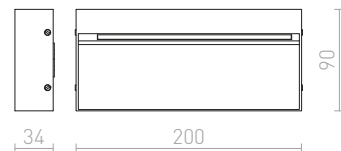

AQILA RC SEINÄ

230 V LED 6 W 3000 K 200 lm Ra 80 IP54

R12545	valkoinen	€ 88 %
R12547	tummanharmaa	€ 120

LED