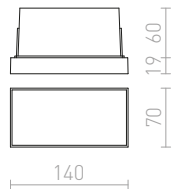

DEJAVU RC UPOTETTU

230 V LED 4 W 3000 K 130 lm Ra 80 IP65

R12532 musta

€ 88