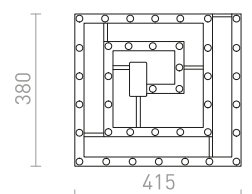

LED MODUL SQ 41

230 V LED 48 W 3000 K 3600 lm Ra 80

G13547

€ 22