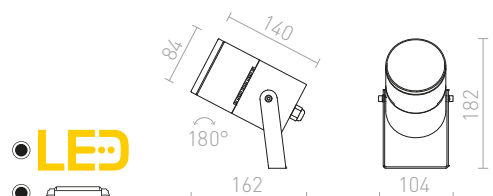

ROSS ULKOVALAISIN HEIJASTIN

230 V LED 9 W $\angle 30^\circ$ 3000 K 900 lm Ra 80 IP65

R11754 tummanharmaa

€ 178